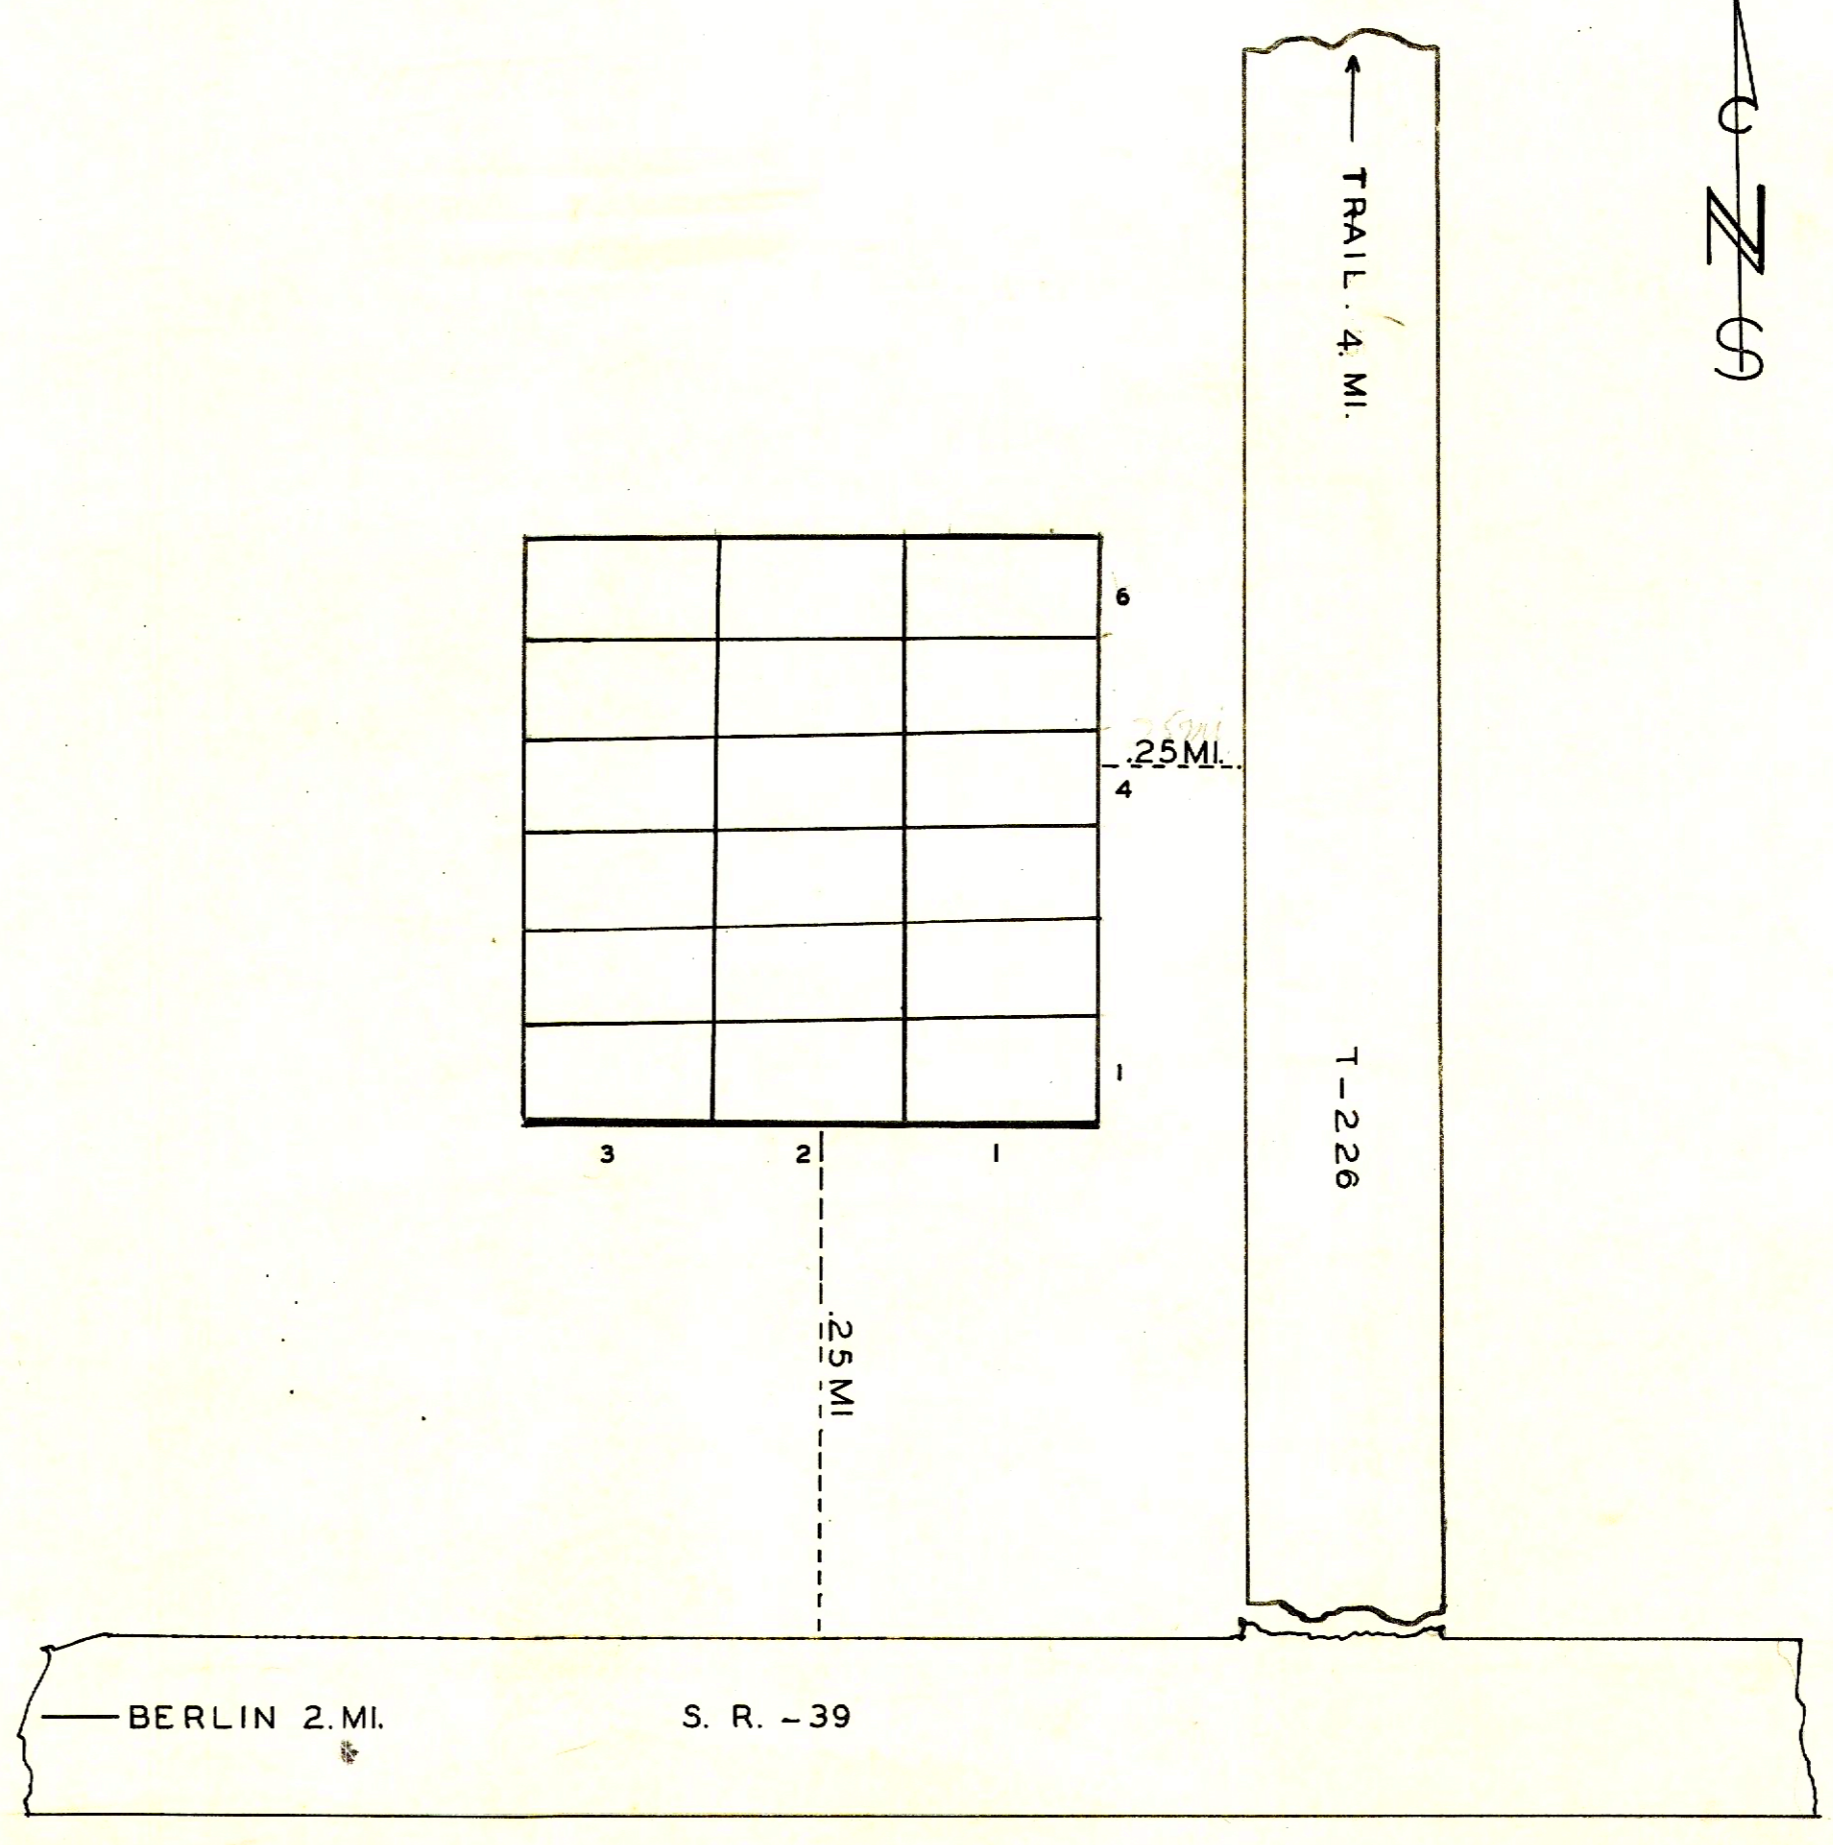

SCALE 20"= 1" 1 ACRE

No 104

**A. N. RABER
CEMETERY**

HOLMES CO. CLARK TWP.

OFFICIAL PROJECT NOS. 465-42-3-467
665-42-3-232

LEGEND	HISTORY
① REVOLUTIONARY WAR. PART OF ORIGINAL	
⑩ WAR OF 1812. U.S. MILITARY GRANT.	
⑪ WAR WITH MEXICO. CEM. ESTABLISHED	
⑲ CIVIL WAR. ABOUT 1870.	
⑳ SPANISH-AM. WAR.	
㉑ WORLD WAR.	

SCALE 20"= 1" .006 ACRE

No 153

**N. J. YODER
CEMETERY**

HOLMES CO. WALNTCREEK TWP.

OFFICIAL PROJECT NOS. 465-42-3-467
665-42-3-232

LEGEND	HISTORY
① REVOLUTIONARY WAR. PART OF ORIGINAL	
⑩ WAR OF 1812. U.S. MILITARY GRANT.	
⑪ WAR WITH MEXICO. CEM. ESTABLISHED	
⑲ CIVIL WAR. ABOUT 1868.	
⑳ SPANISH-AM. WAR.	
㉑ WORLD WAR.	

SCALE 20"= 1" .03 ACRE