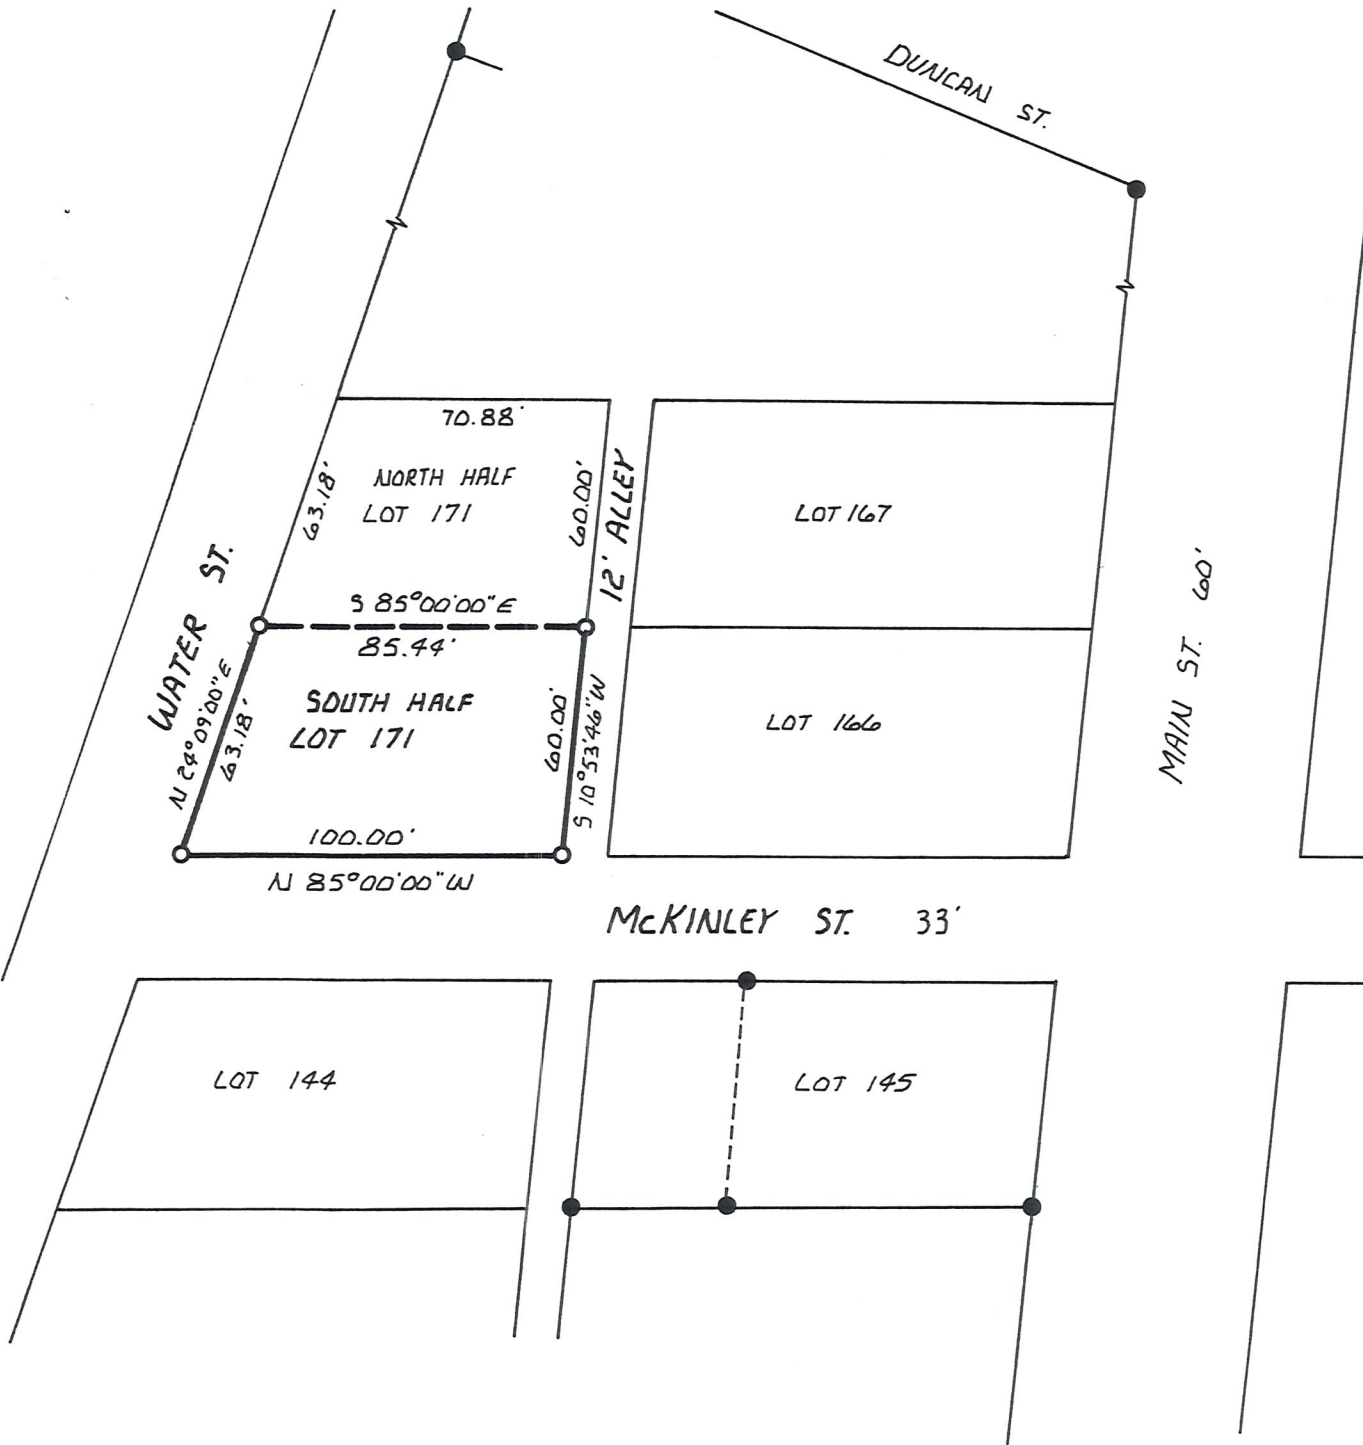

VILLAGE OF KILLBUCK
 SOUTH HALF LOT 171
 HOLMES COUNTY, OHIO

SCALE: 1" = 50'

- IRON PIN FOUND
- 5/8" RE-BAR WITH I.D. CAP SET

REFERENCES:

SURVEY RECORD 4 PAGE 354
 BEARINGS FROM SURVEY RECORD 4 PAGE 240
 DEED VOL. 179 PAGE 965
 DEED VOL. 207 PAGE 99

I CERTIFY THIS SURVEY TO BE CORRECT TO THE BEST OF MY KNOWLEDGE.

Donald C Baker

DONALD C. BAKER P.S. 6938
 4321 T.R. 252
 GLENMONT, OH.

JUNE 25, 1987