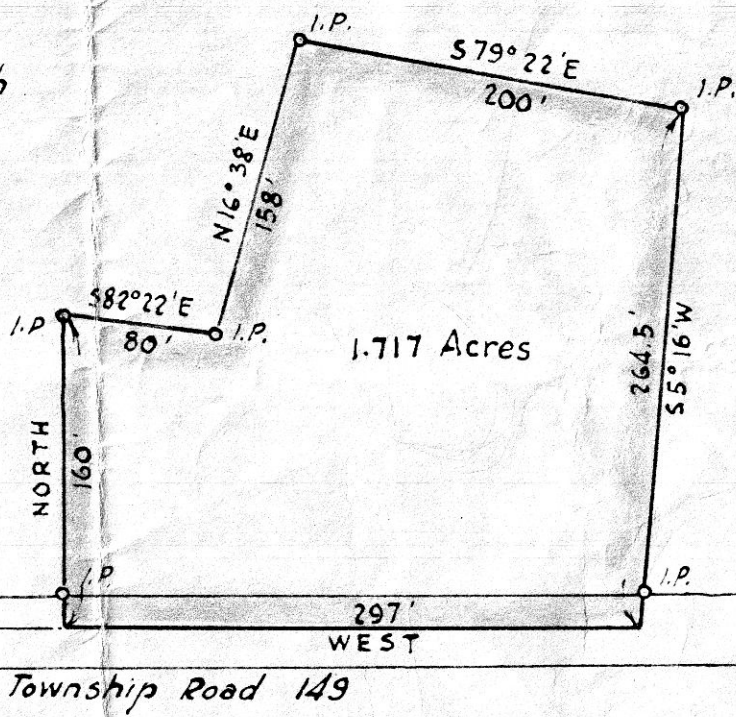

MAP OFFICE COPY

Moses Schlabach

Mose Schlabach

Township Road 204

S.W. Cor. of Lot 10, 4th Qr. Twp. 9, Range 6

1.717 Acres

MAP SHOWING LOCATION OF A PARCEL OF LAND DEEDED BY

MOSES A. & FRED A SCHLABACH TO VERNON & ESTHER TROYER

IN Lot 4, 4th Qr. Twp., Twp. 9, Range 6 Berlin Township, Holmes County Ohio

Scale 1" = 100 ft.

Oct. 1960

Drawn from a survey by

William Sellner Reg. Sur. No. 3915

Vernon Troyer

159849

Rec'd. MAY 23 1988
Recorded MAY 23 1988
Plat Vol 10

AT 10:14 O'clock AM
Holmes Co. Ohio Fee: 5.00
Pg. 961 Recorder: Richard Thayer
John Schube

WILLIAM SELLNER
REG. SURV.
NO. 3915