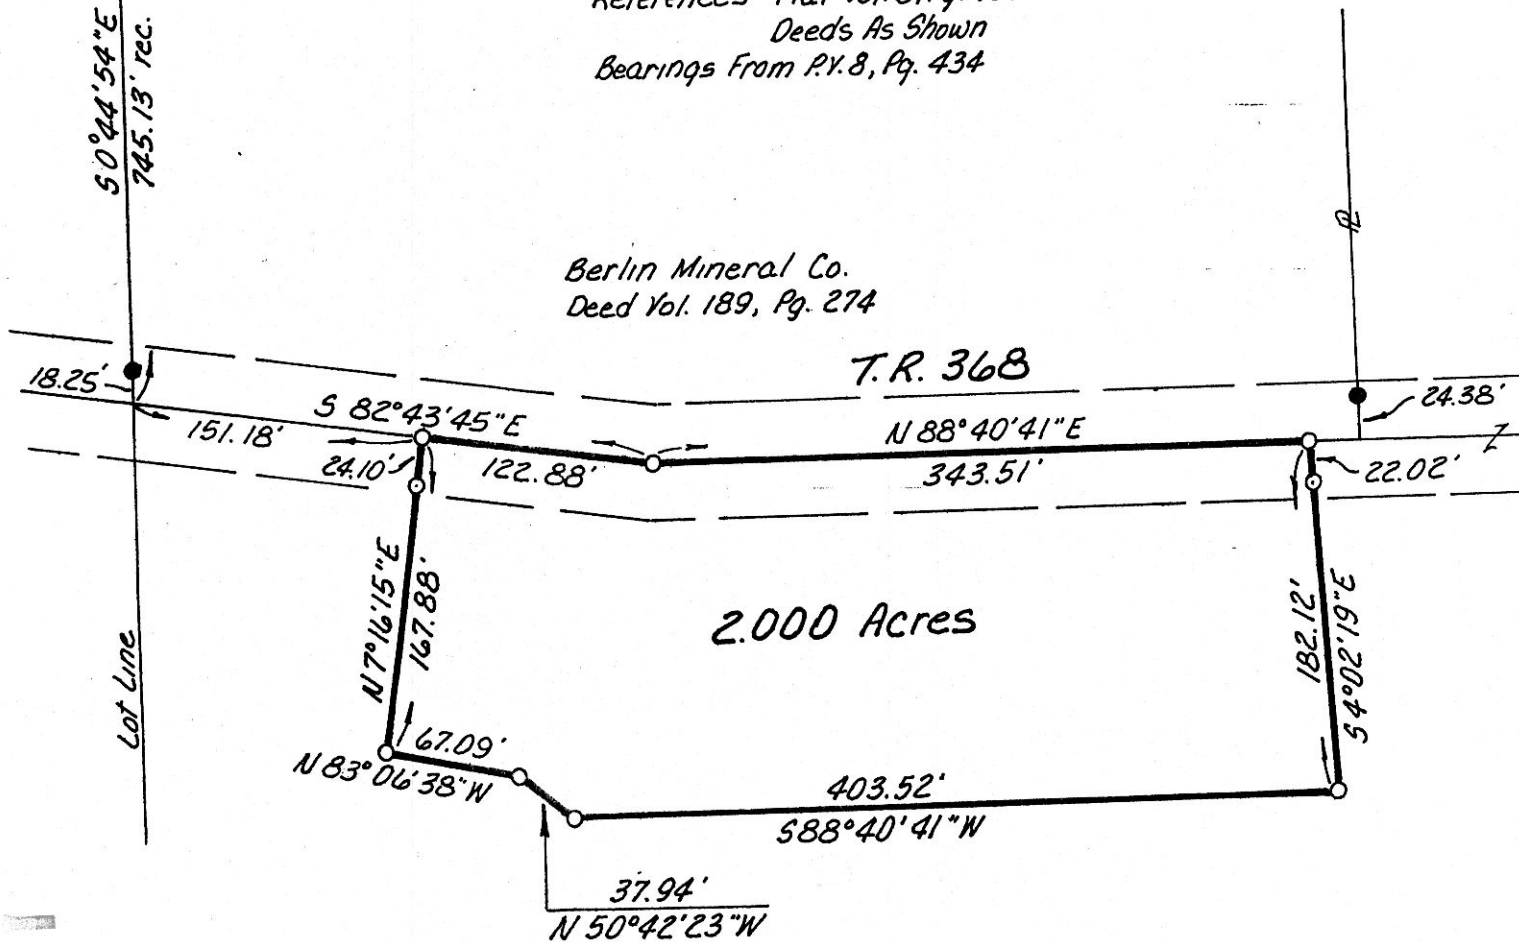

BERLIN TOWNSHIP
HOLMES COUNTY, OHIO
LOT 20, 3RD QTR., T-9N, R-5-W

● Iron Pin Fd.
○ Iron Pin Set - 5/8" Rebar With Yellow Cap Marked "LONG-6505"
References: Plat Vol. 8, Pg. 434
Deeds As Shown
Bearings From P.Y. 8, Pg. 434

Berlin Mineral Co.
Deed Vol. 189, Pg. 274

T.R. 368

2.000 Acres

Grantors: Noah & Emma Beachy Deed Vol. 206, Pg. 68

Surveyed For David Weaver, Grantee

I Certify This Survey To Be Correct To The Best Of My Knowledge.

William H. Long March 28, 1986
William H. Long, R.S. 6505 151277
13301 T.R. 503
Big Prairie, Ohio 44611

Rec'd. MAY 5 1986 AT 1:29 O'CLOCK PM
Recorded May 6, 1986 Holmes Co. Ohio Fee: 5.00
Plot Vol. 10 Pg. 559 Recorder Richard [Signature]
Deed Vol. 231-Pg. 56

MAP OFFICE COPY