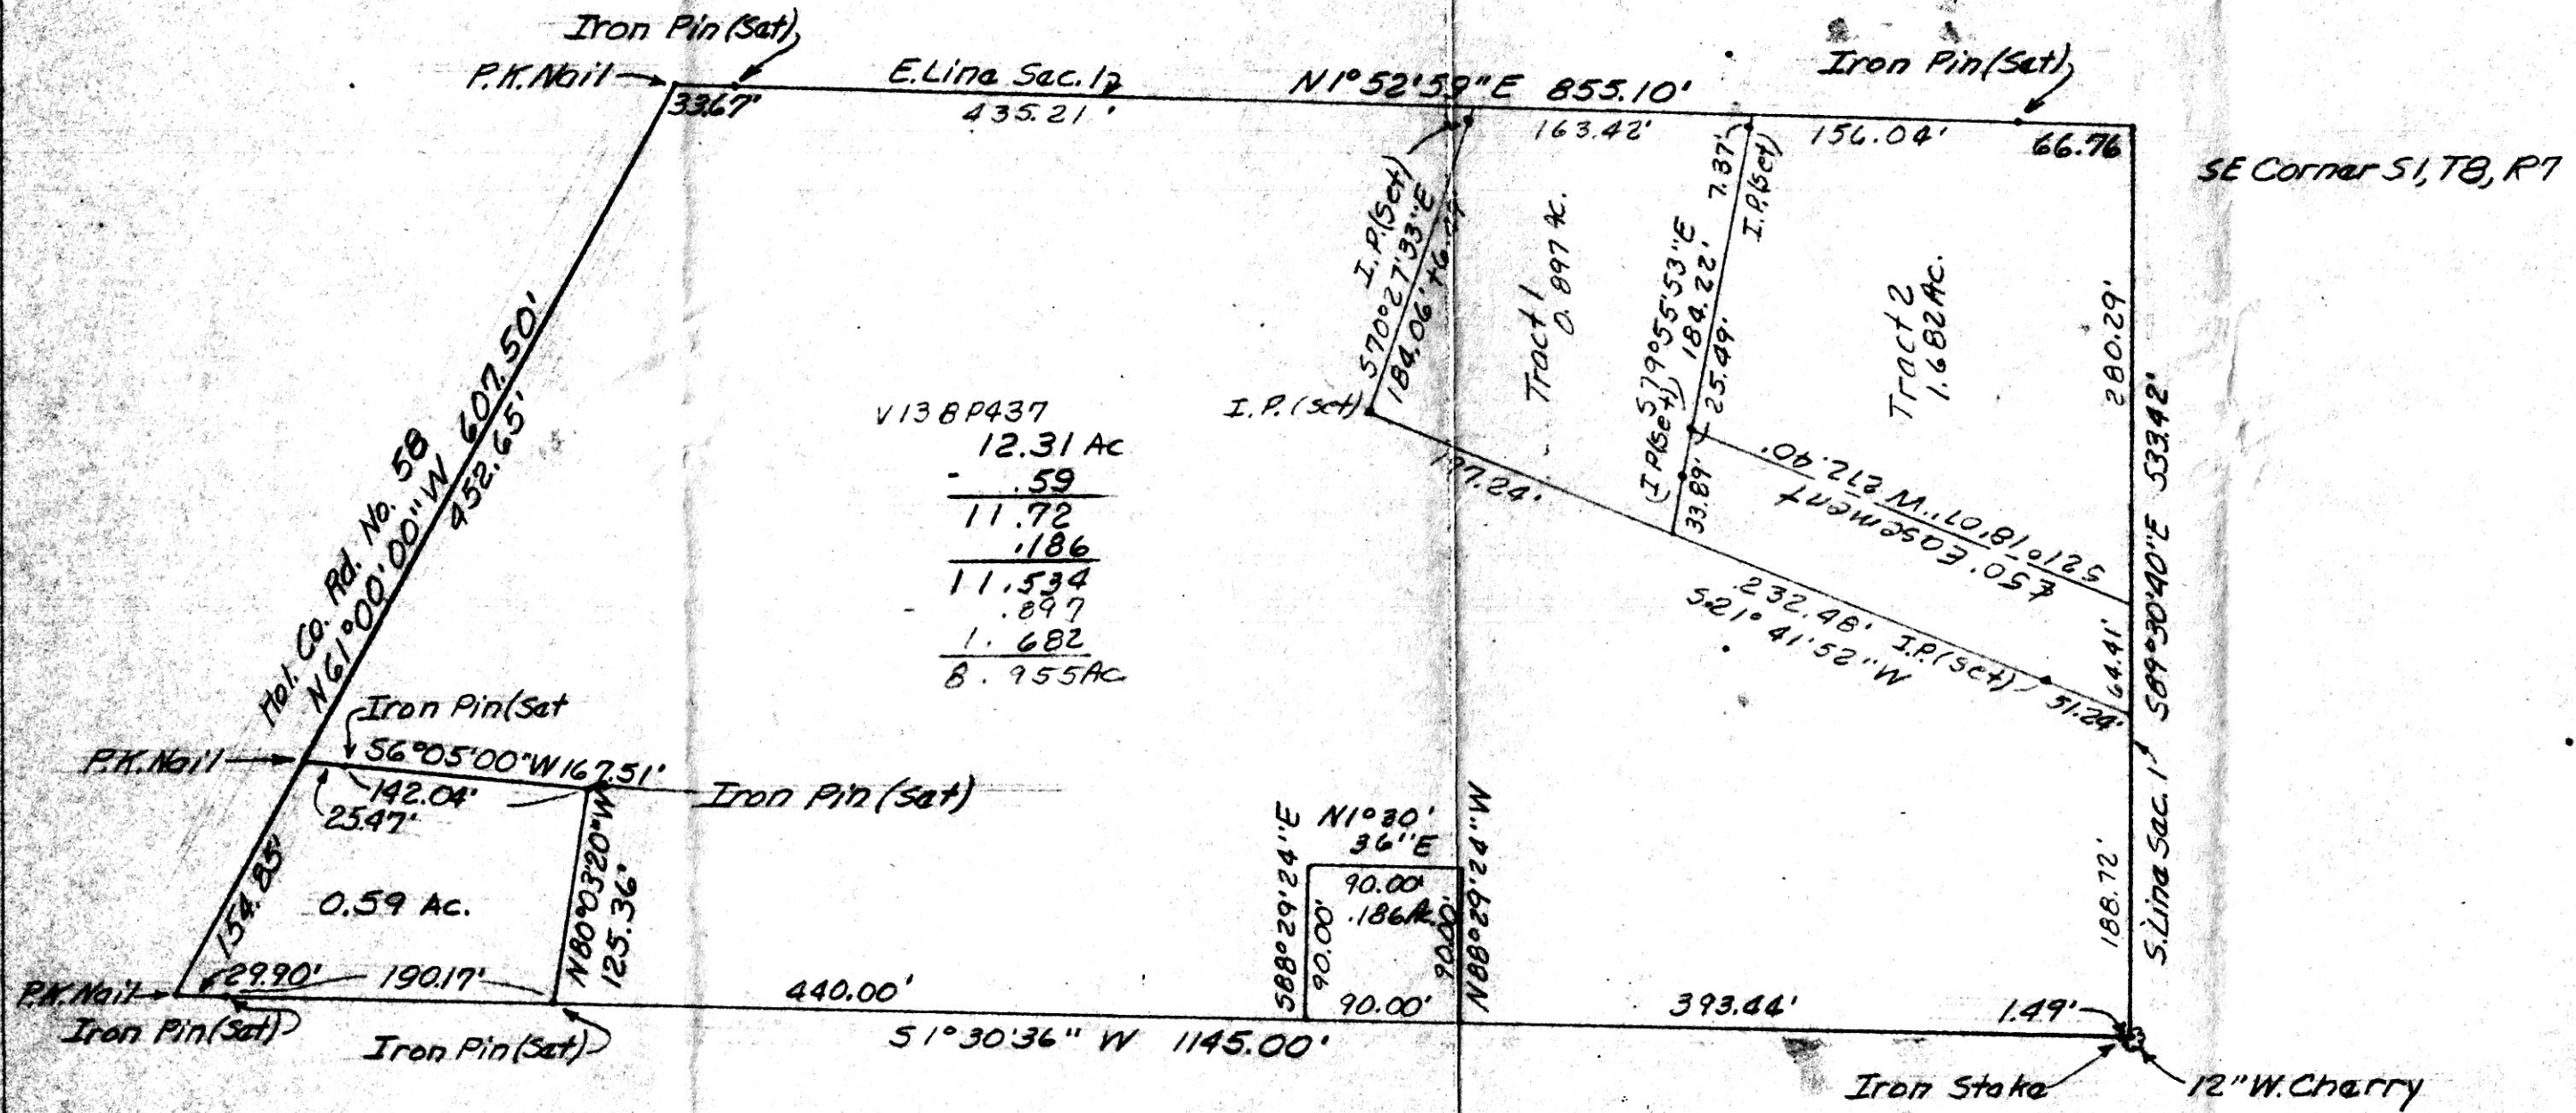

143701

PLAT OF SURVEY FOR  
HAROLD D. MULLET  
Situating in Mechanic Township, Holmes  
County and State of Ohio.  
Known as part of SE Qtr. S1T8R7  
Robert Lee Kasner  
Registered Surveyor #5193  
7/29/66  
7/2184

Scale: 1" = 100'

143701

MAP OFFICE COPY

JUL 20 1984  
 Rec'd. AT 9:50 O'CLOCK PM  
 Recorded July 23, 1984 Holmes Co. Ohio Fee: 9:35  
 Plat Vol. 10 Pg. 280 Recorder Richard  
 Dan Mathew Deed Vol. 224 - Pg. 350 & Pg. 353 & 356