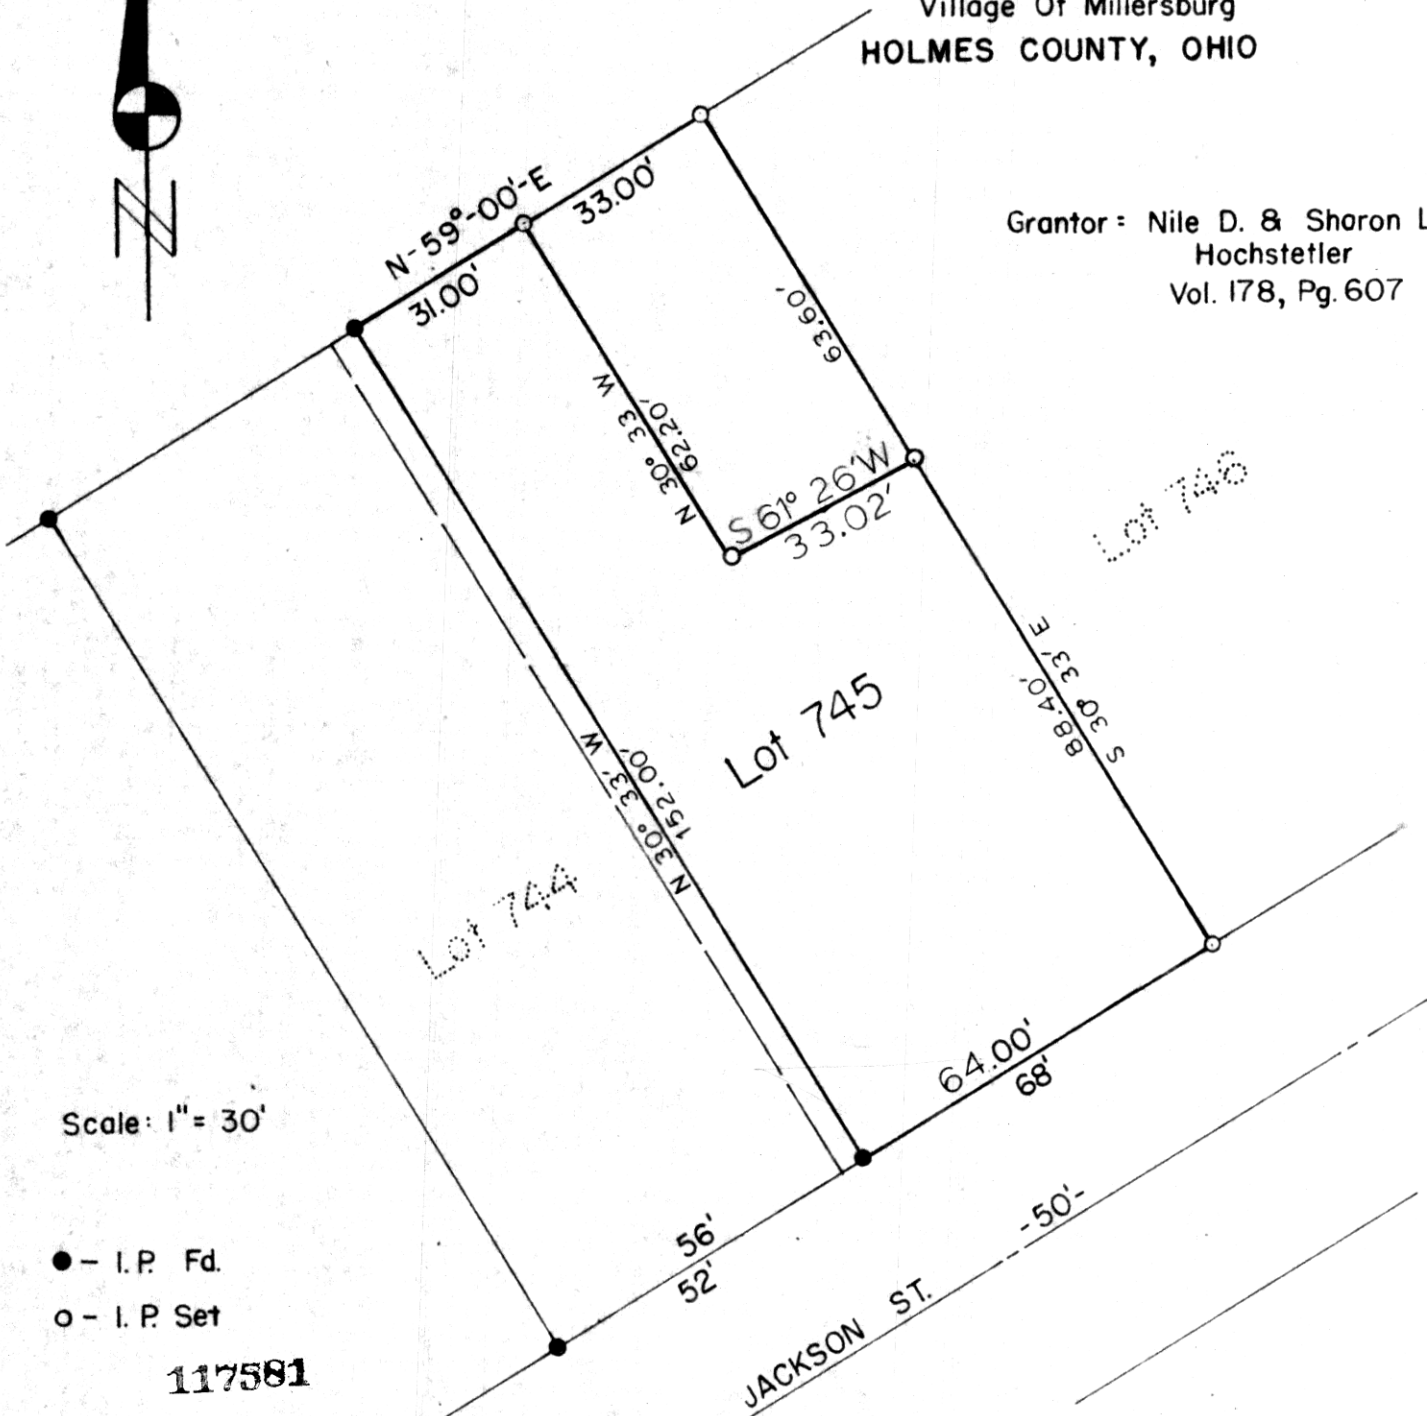

SURVEY of INLOT No. 745

D.M. Miller Addition
Village Of Millersburg
HOLMES COUNTY, OHIO

Grantor: Nile D. & Sharon L.
Hochstetler
Vol. 178, Pg. 607

Scale: 1" = 30'

- - I.P. Fd.
- - I.P. Set

117581

REC'D May 1st 1979
AT 9:21 O'CLOCK P.M.
RECORDED May 1 1979
HOLMES CO. Plot VOL. 8 PG. 409

FEE: \$ 2.00
Richard Shown RECORDER

Deed Vol. 205-Pgs. 574 & 576

I Certify This Survey And Plat To Be
Correct To The Best Of My Knowledge.

4-18-79 Ronald G. Rudolph

Ronald G. Rudolph - R.S. 6449
R.G. RUDOLPH SURVEYING, Inc.
Wooster and Millersburg, Ohio