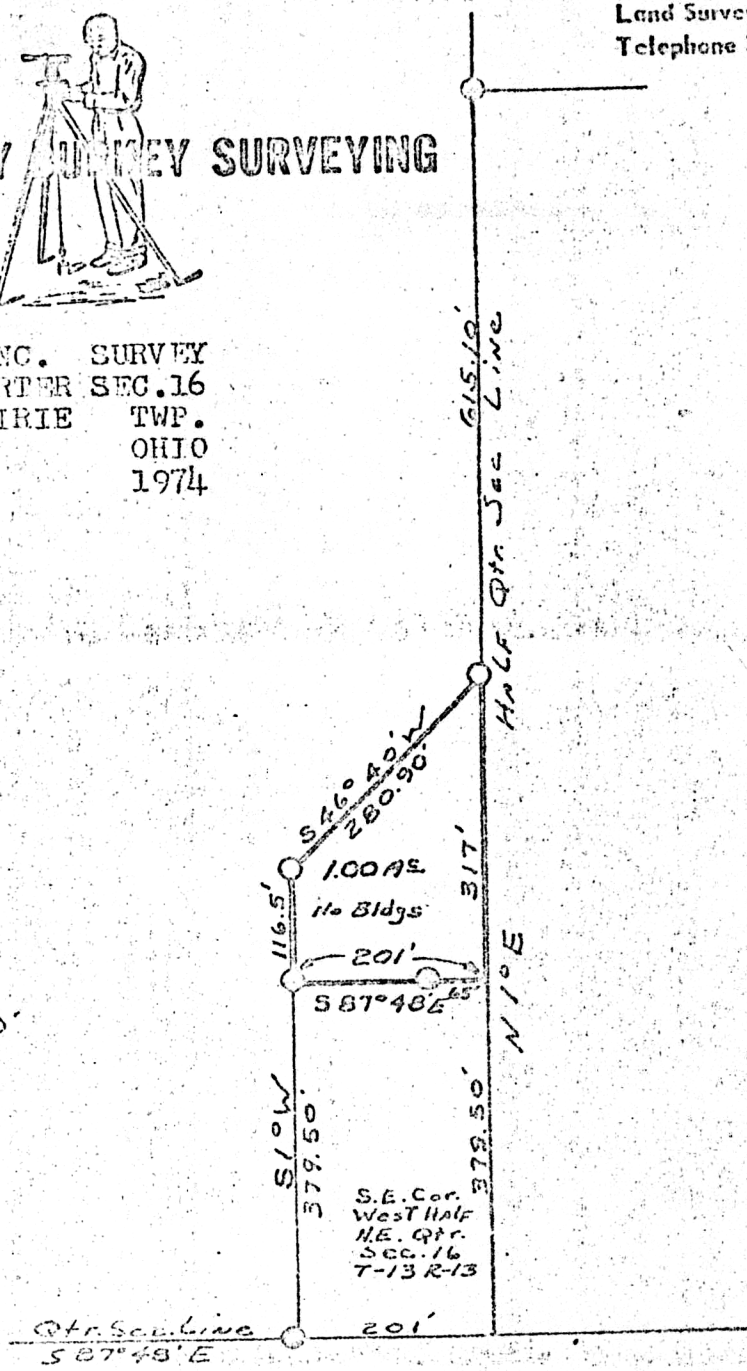

3240 Shelly Blvd.
Weoster, Ohio 44691

Land Surveying
Telephone 345-7785

WM. TERRY BURNEY SURVEYING

FAMPERED BEEF EXPORTS, INC. SURVEY
WEST HALF NORTH EAST QUARTER SEC. 16
TOWNSHIP 13 RANGE 13 PRAIRIE TWP.
HOLMES COUNTY, OHIO
COMPLETED MARCH 2, 1974

○ Pin Set
○ Pin Fd
Scale 1" = 200'

I CERTIFY THIS SURVEY TO BE CORRECT
TO THE BEST OF MY KNOWLEDGE AND BELIEF.

SIGNED William T. Burney
WILLIAM T. BURNEY
REGISTERED SURVEYOR #5107
STATE OF OHIO

101389

REC'D: April 15, 1974