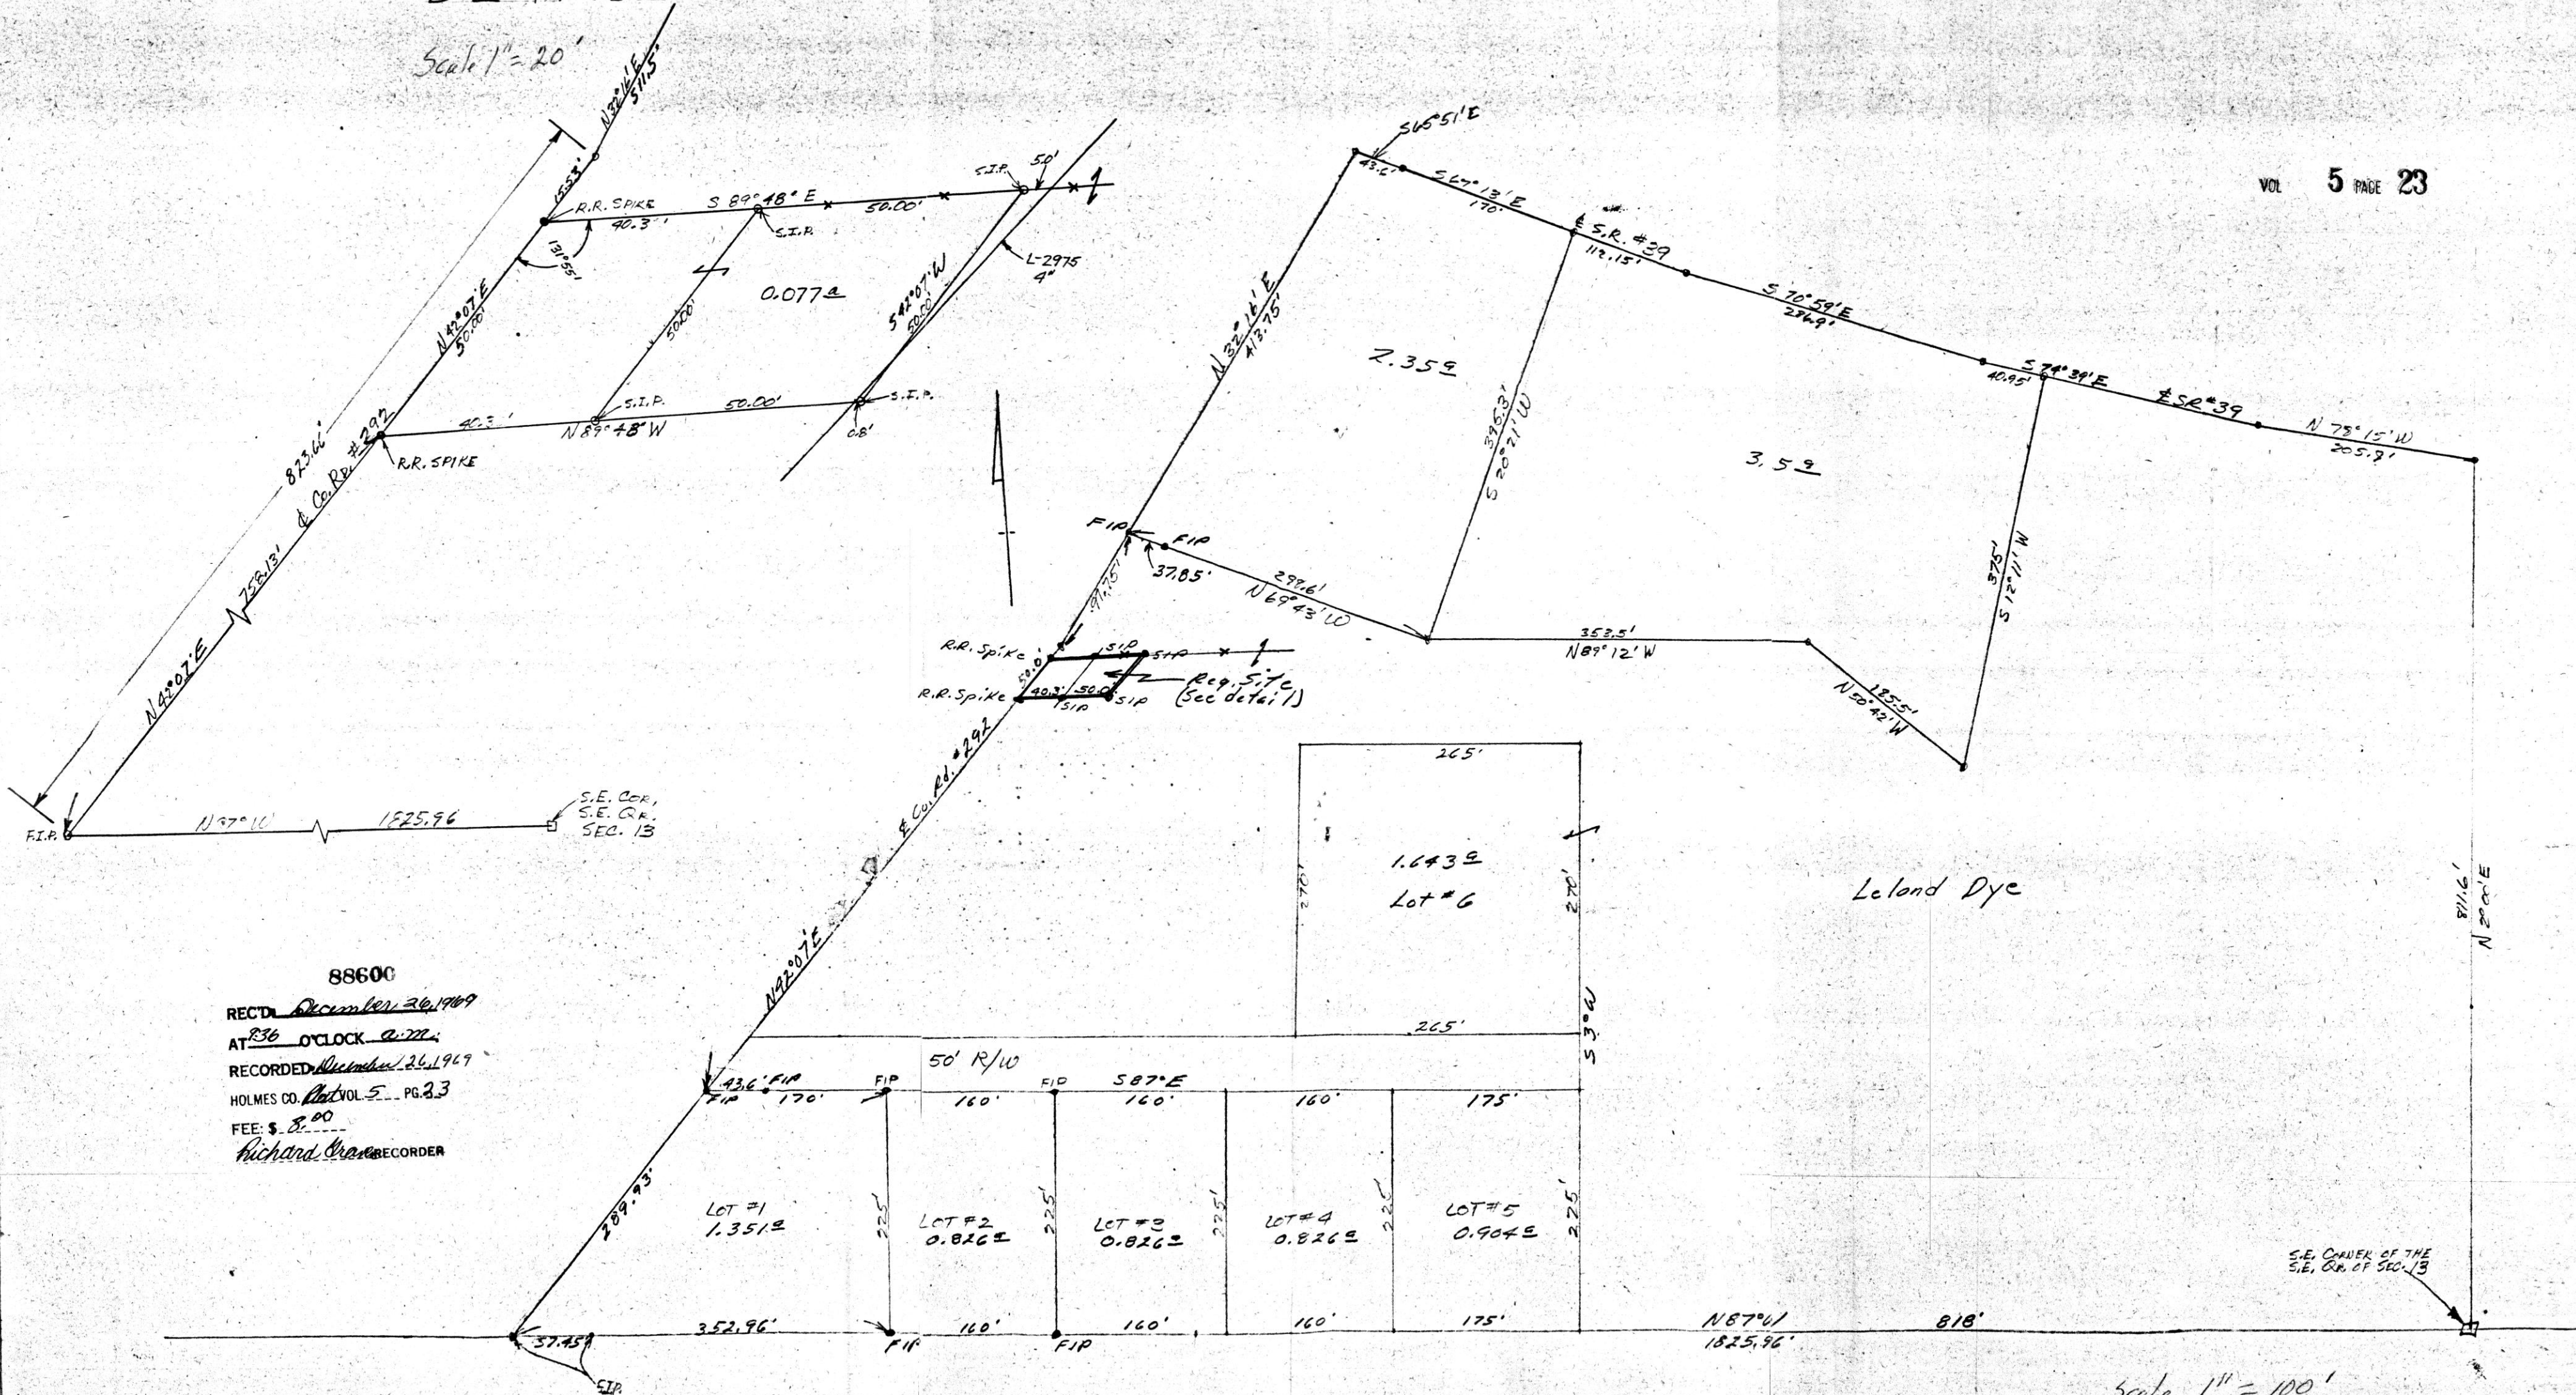

DETAIL

Scale 1" = 20'

88600
 REC'D December 26, 1969
 AT 2:36 O'CLOCK P.M.
 RECORDED December 26, 1969
 HOLMES CO. Plat VOL 5 PG. 23
 FEE: \$ 8.00
 Richard [Signature] RECORDER

Scale 1" = 100'