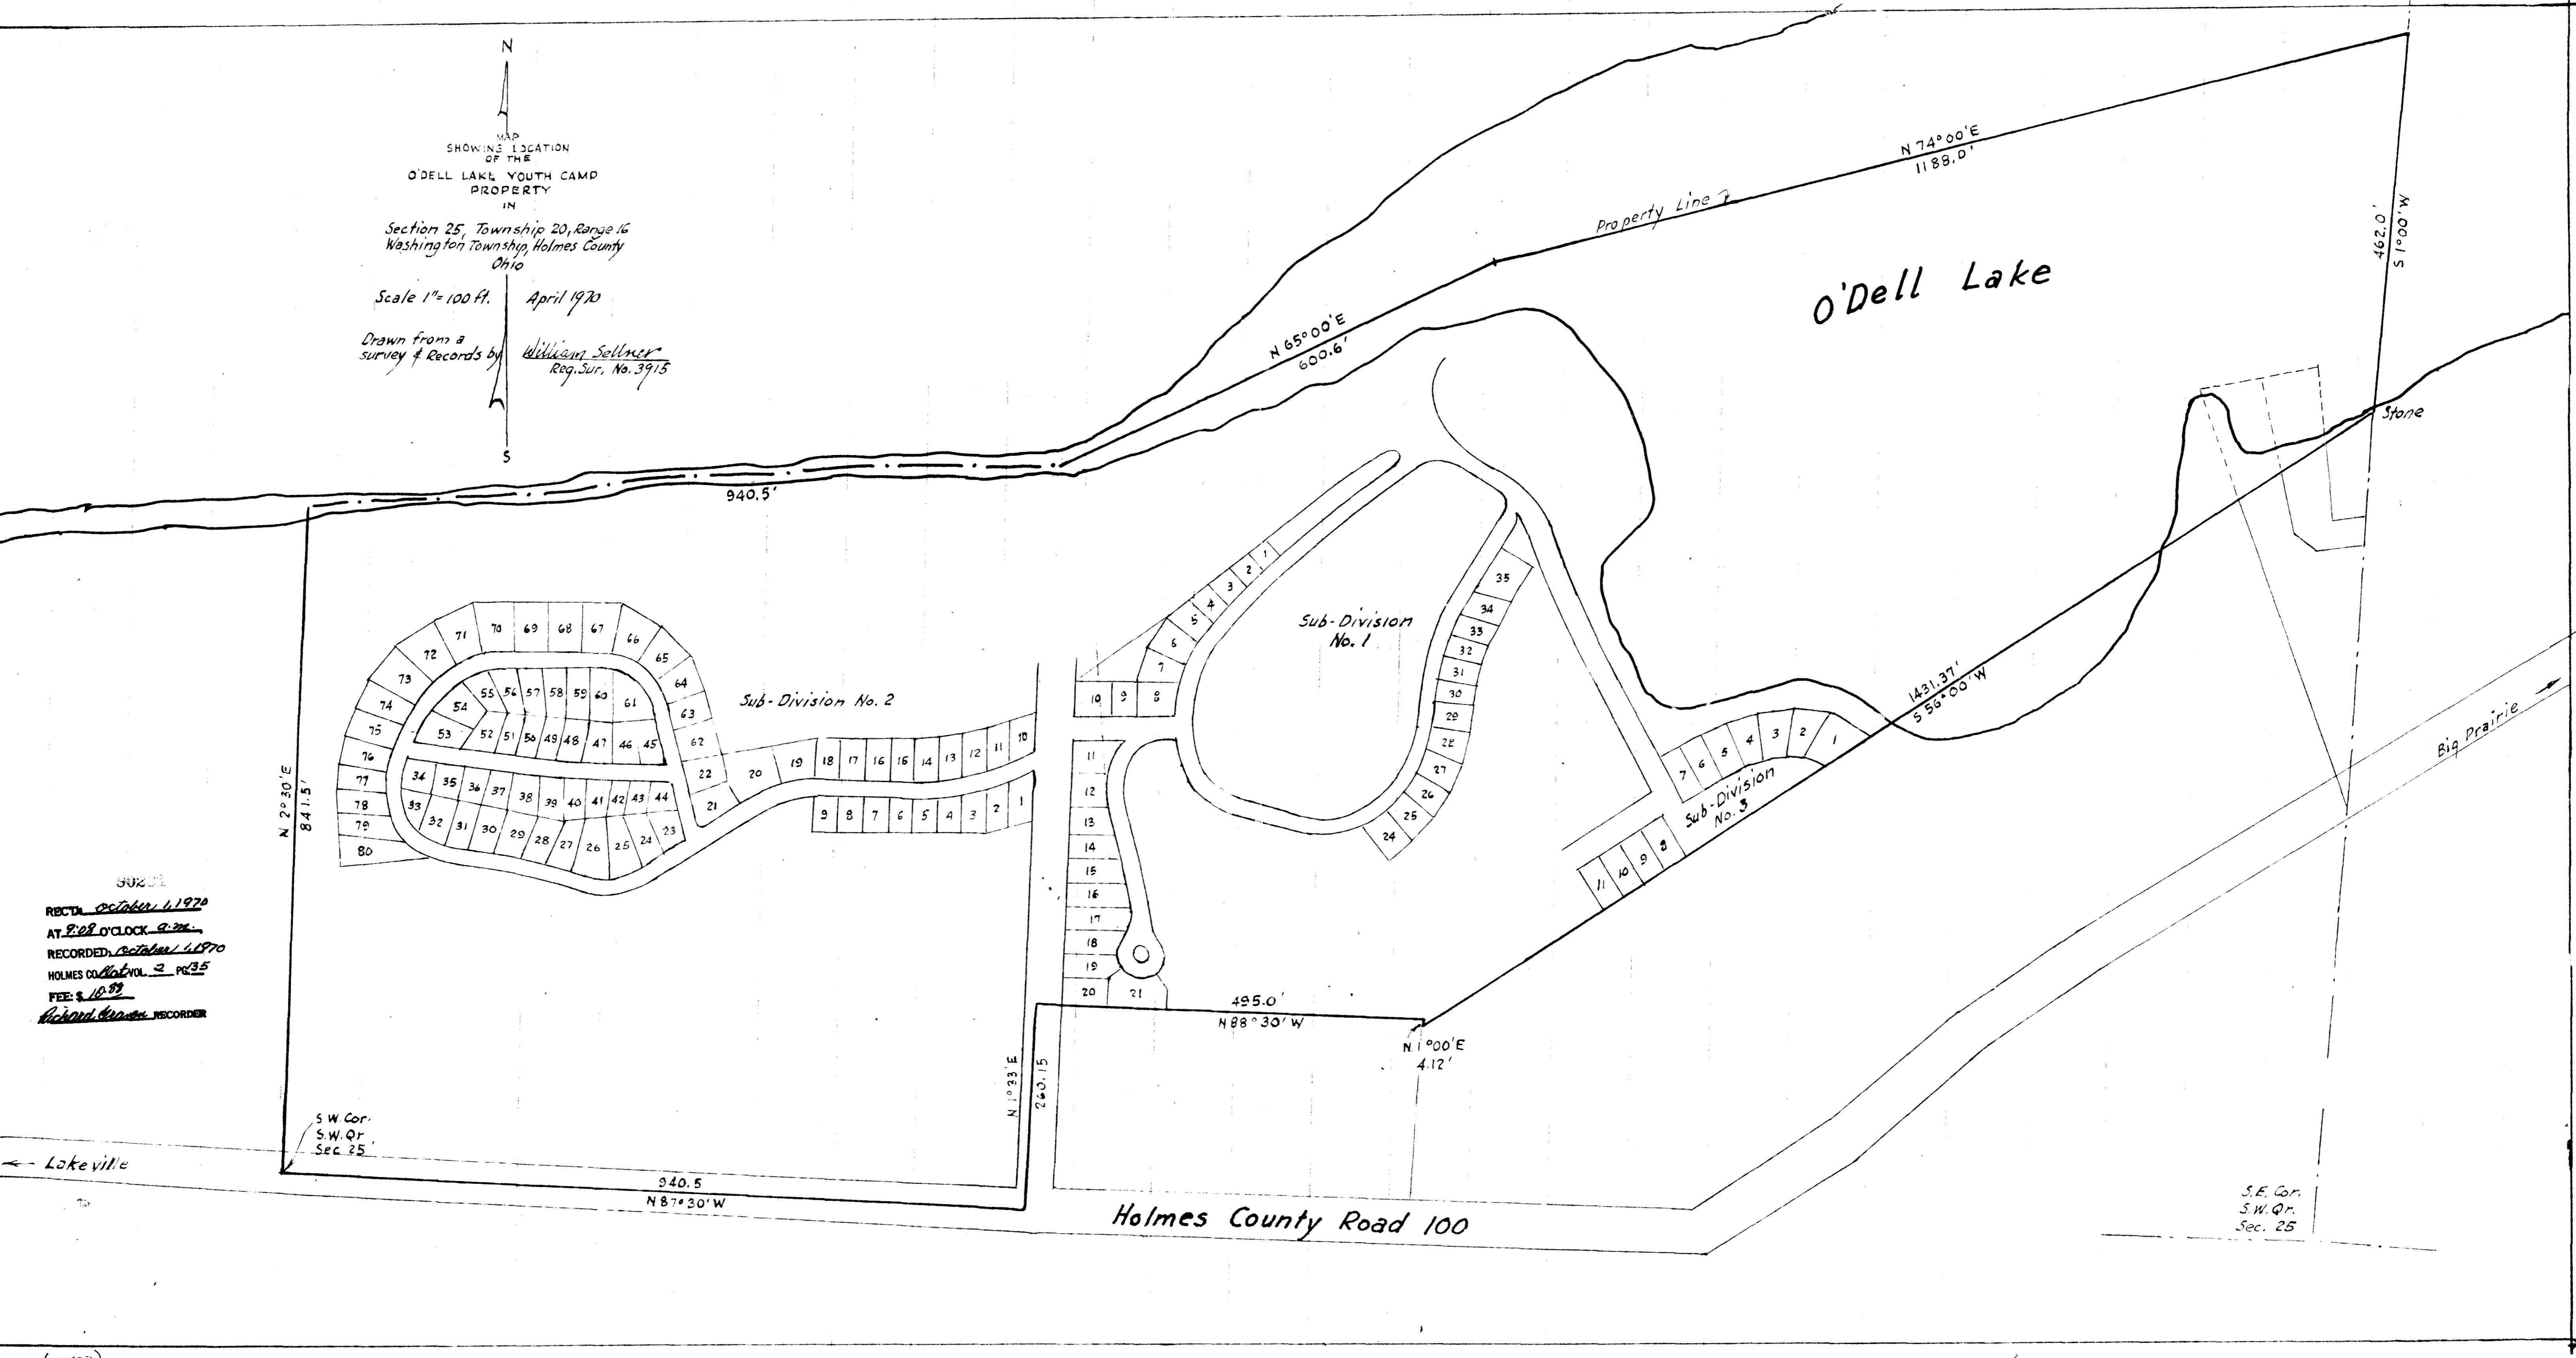

MAP
SHOWING LOCATION
OF THE
O'DELL LAKE YOUTH CAMP
PROPERTY
IN

Section 25, Township 20, Range 16
Washington Township, Holmes County
Ohio

Scale 1" = 100 ft. April 1970

Drawn from a
survey & Records by William Sellner
Reg. Sur. No. 3915

SURVEY
RECTA October 1, 1970
AT 2:08 O'CLOCK P.M.
RECORDED, October 4, 1970
HOLMES CO. VOL. 2, PG. 35
FEE: \$ 10.00
Richard Green, RECORDER

S.W. Cor.
S.W. Qr.
Sec. 25

S.E. Cor.
S.W. Qr.
Sec. 25