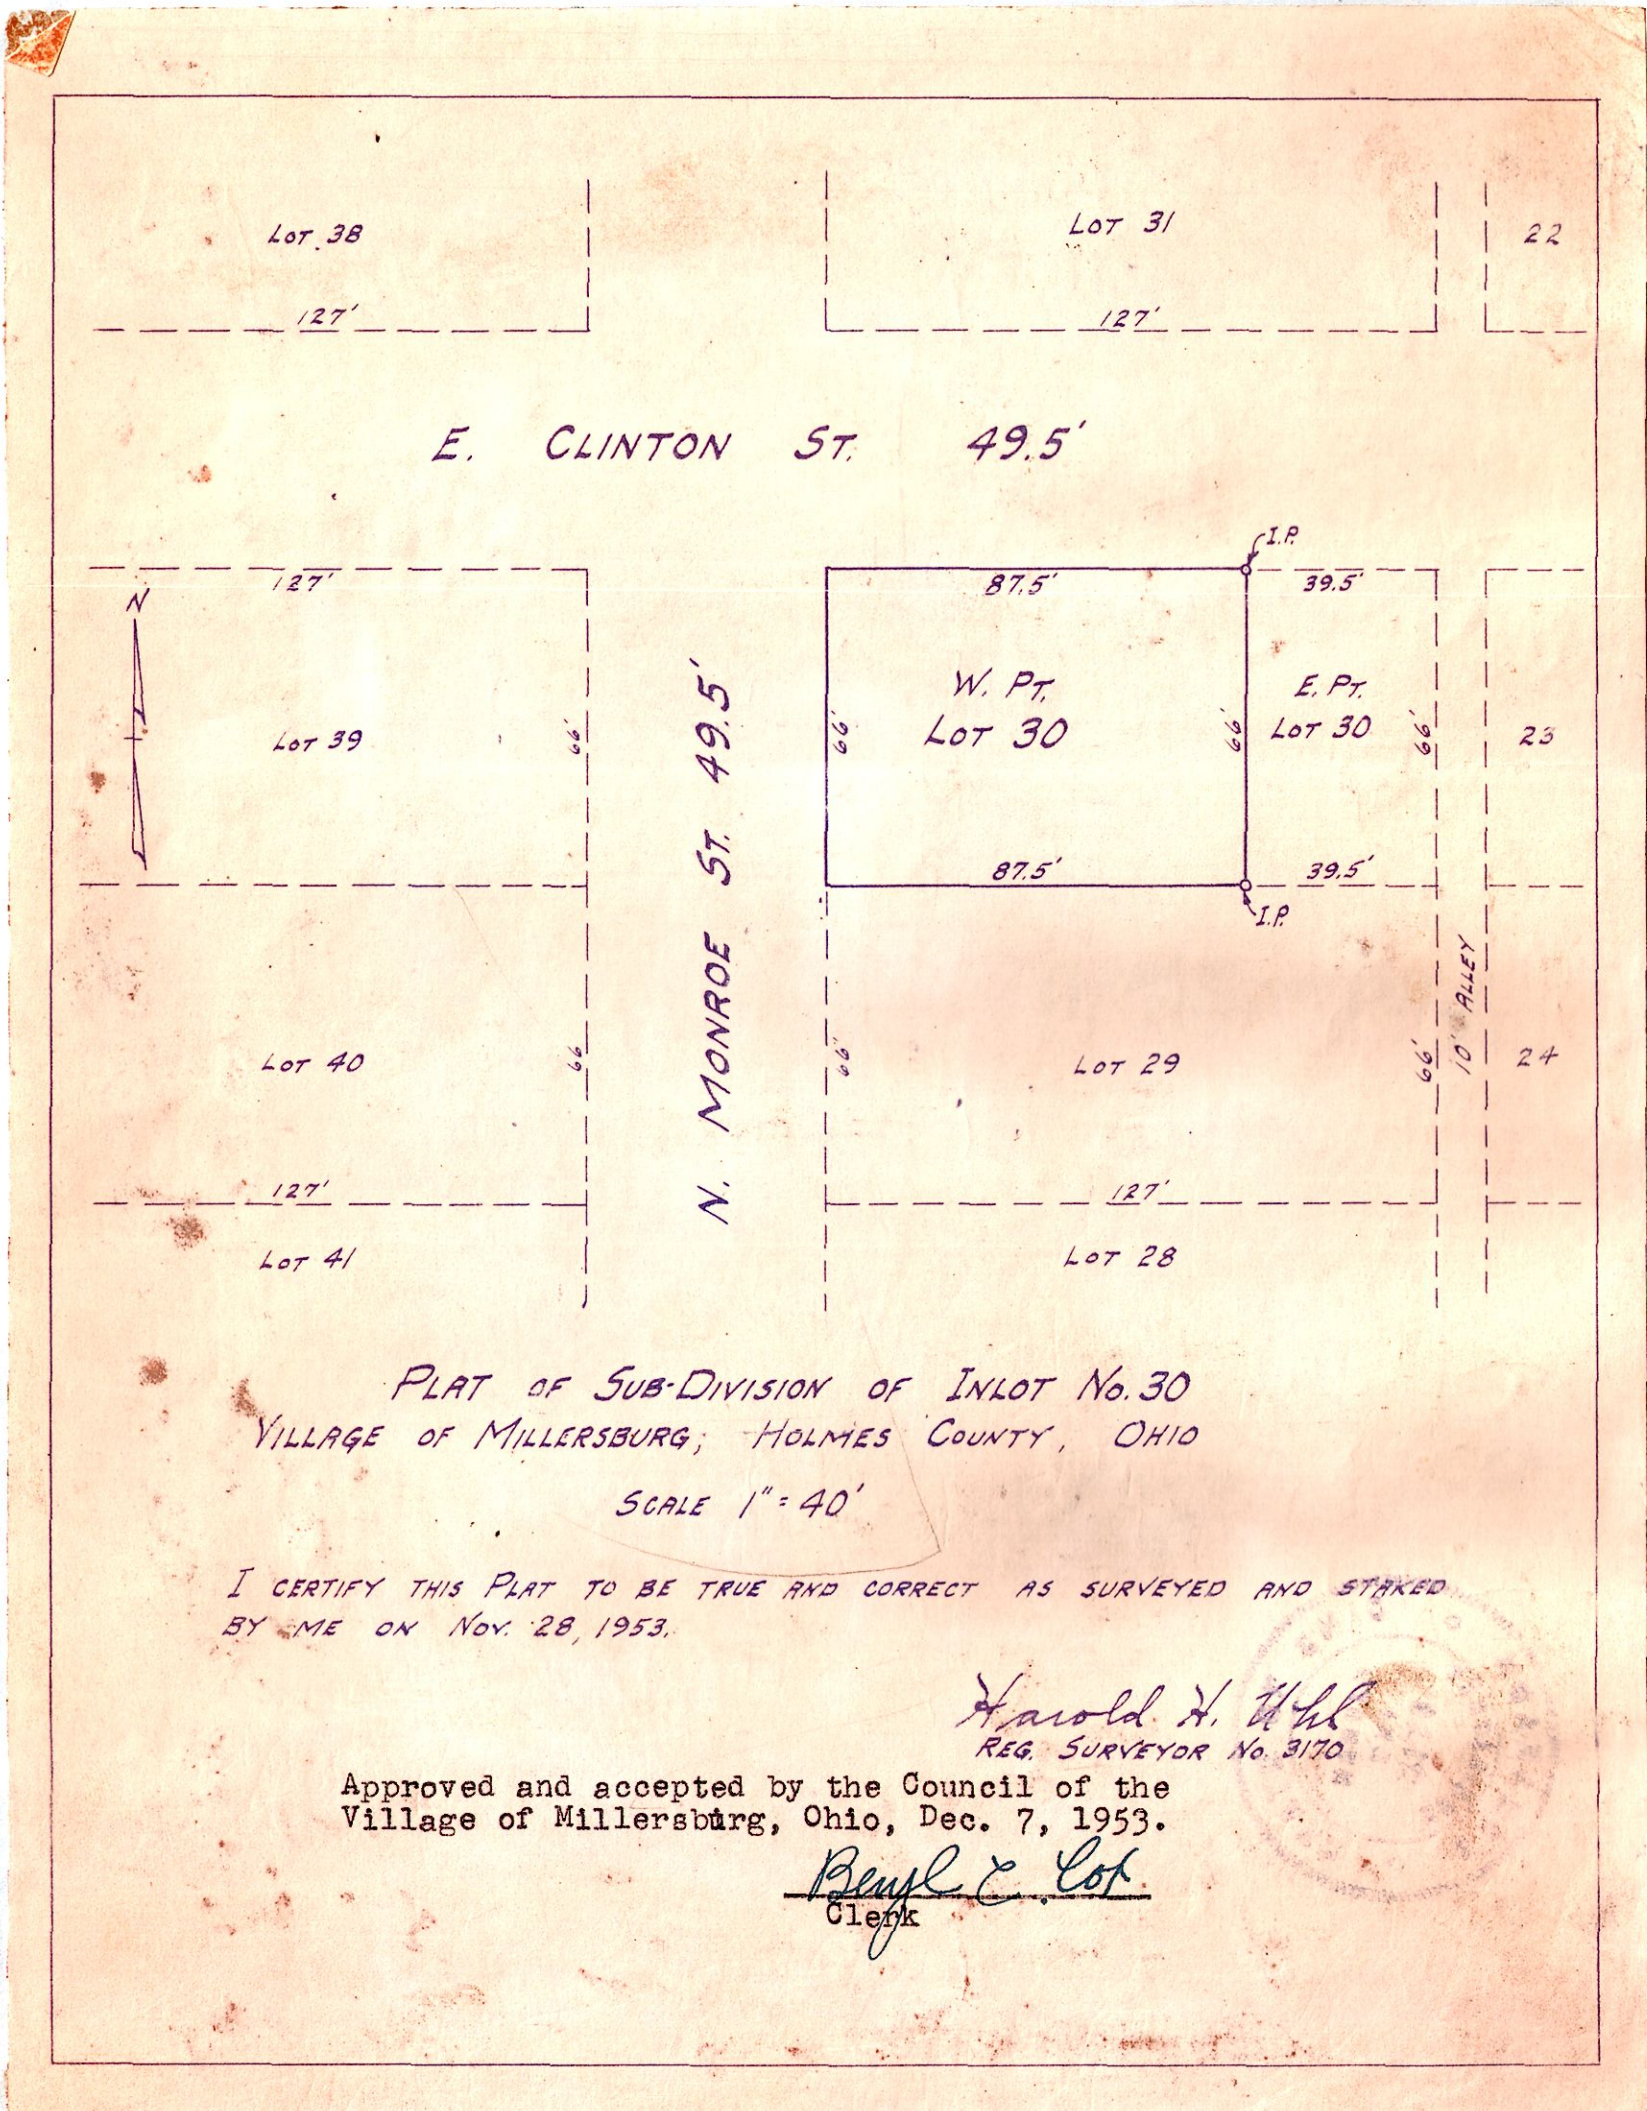

PLAT OF SUB-DIVISION OF INLOT N^o 30 VILLAGE OF MILLERSBURG - HOLMES COUNTY, OHIO.

PLAT OF SUB-DIVISION OF INLOT No. 30
VILLAGE OF MILLERSBURG; HOLMES COUNTY, OHIO
SCALE 1" = 40'

I CERTIFY THIS PLAT TO BE TRUE AND CORRECT AS SURVEYED AND STAKED BY ME ON NOV. 28, 1953.

Harold H. White
REG. SURVEYOR No. 3170

Approved and accepted by the Council of the Village of Millersburg, Ohio, Dec. 7, 1953.

Beulah C. Cot
Clerk

RECEIVED Feb. 19, 1954
AT 2:00 O'CLOCK P.M.
RECORDED Feb. 19, 1954
IN HOLMES COUNTY
RECORD OF PLATS VOL. 1
PAGE 416
Evelyn Anderson RECORDER
RECORDERS FEE \$1.00