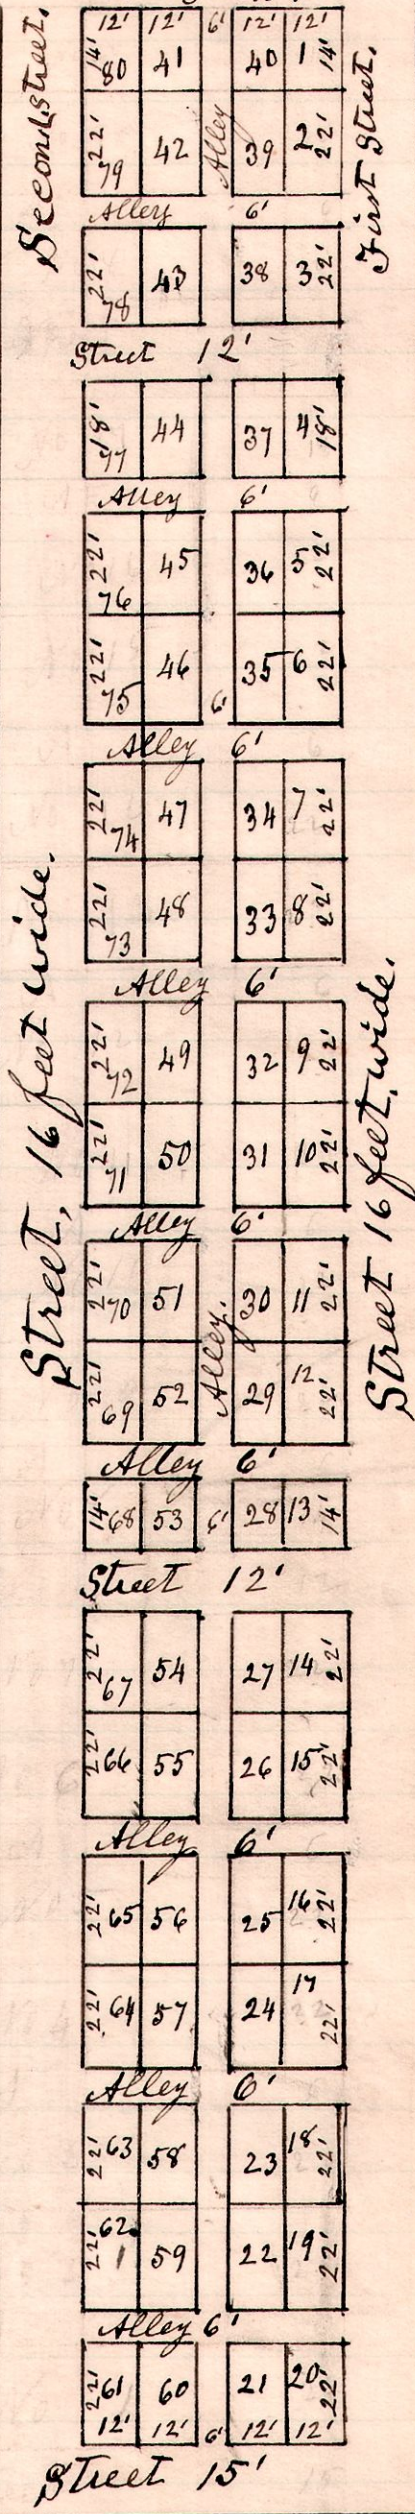

Half Section Line.

B 14 3A

No 515.

A Survey of cemetery lots in Prairie cemetery, in Prairie Township, one mile north of the village of Holmesville, and located on the north east part of the South west quarter of Section 34, Township 14 Range 13. The lots are an addition to old cemetery. Said cemetery is the Prairie Township Cemetery and is controlled, and under the supervision of the Township Trustees of said Prairie Township. August 11 1903.

H. H. Robinson
County Surveyor.

North Street, 12 feet wide.

Range No 1.

These lots are on the east side of a 4 acre tract bought from Heifer crew, and immediately west of old cemetery grounds