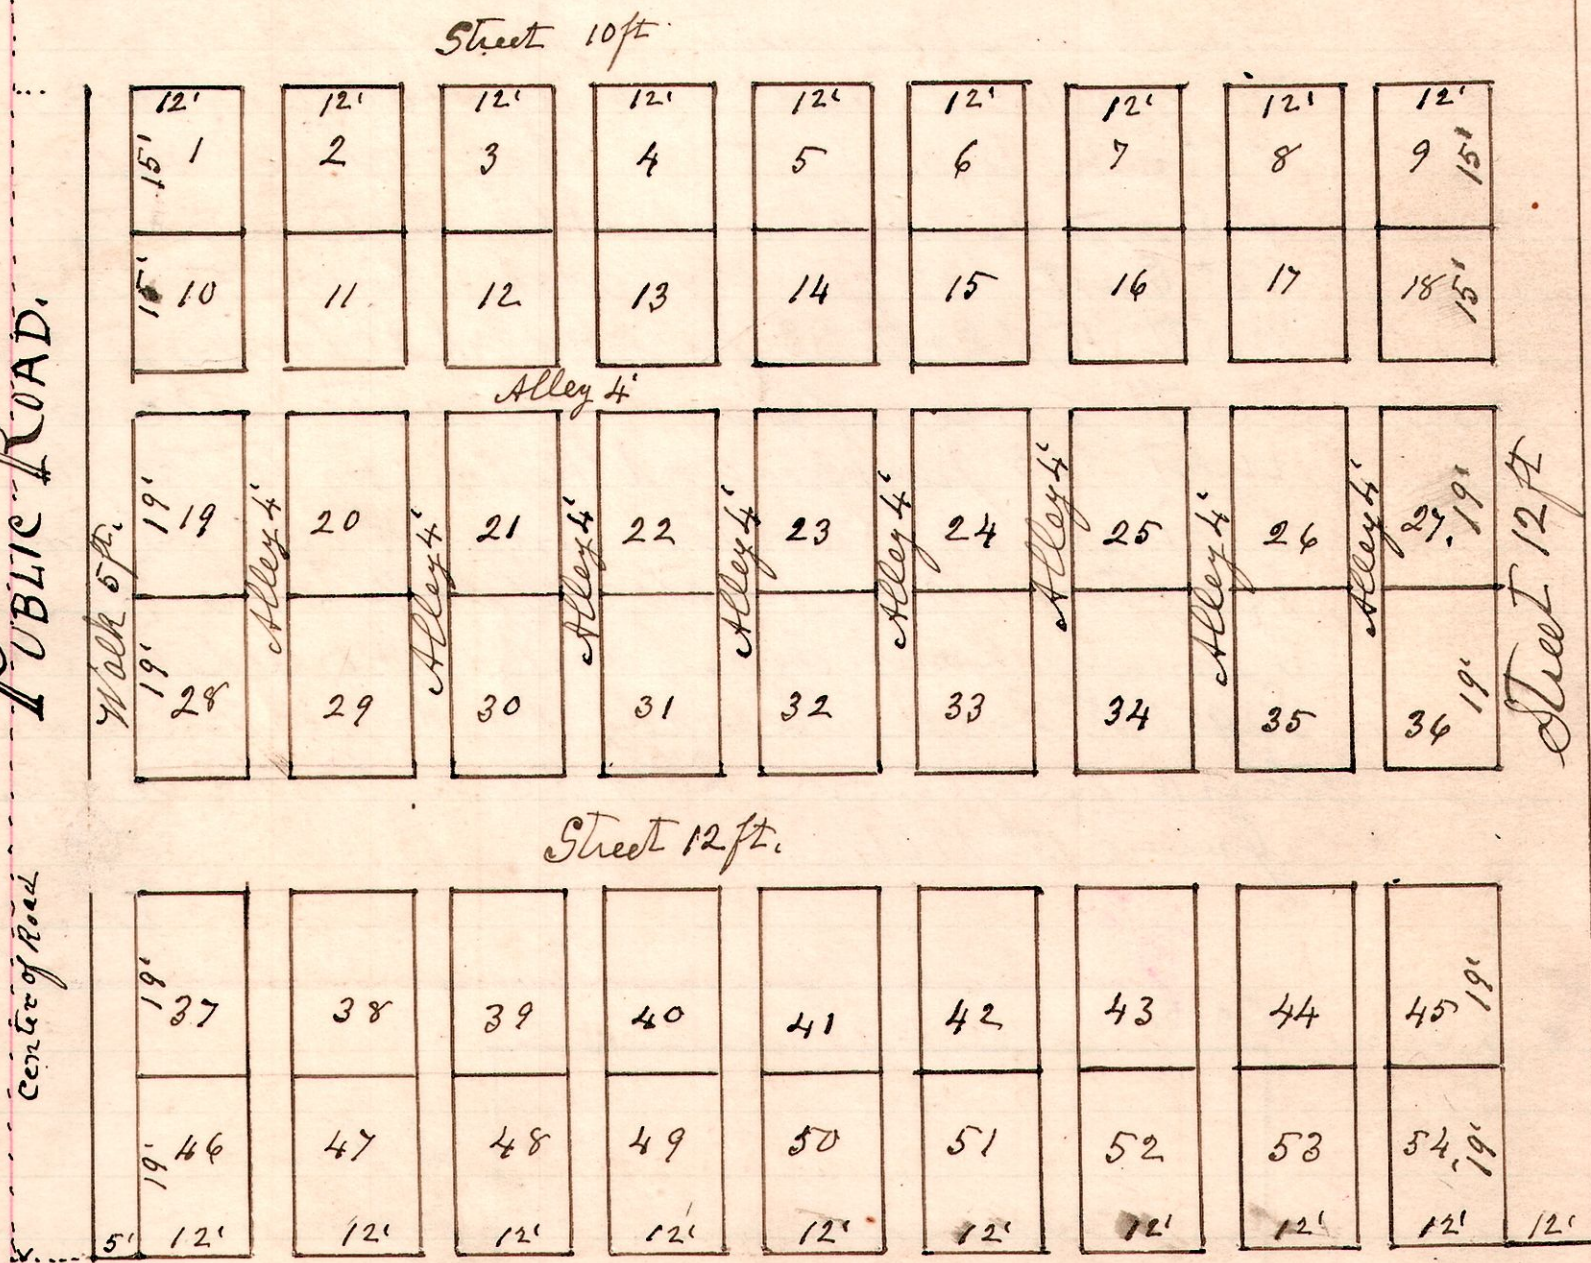

7 8 lot 6.

No 306.

N

7.98
 18
 6284
 798
 2426

Lutheran Church,
 Monroe Township.

The above represents the lots, streets and Alleys of the first addition to West View Cemetery, located on lot No 6, 4th gr. & 9. R. 8, in Monroe Tp, as surveyed by me June 18th 1901. For J. F. Ahl, Evan D Bowen, W. C. Netherow, Oscar Korns and Rollin Ahl Trustees of said cemetery Association.
 H. H. Robinson
 County Surveyor

SW corner lot 6.