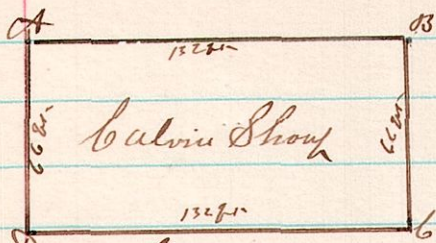

449 7 8 Low lot 64 in Millersburg, O.

A Survey made for Calvin Shoup of the Lot No 64 in the Village of Millersburg, Ohio April 22<sup>d</sup> 1885 from the corner stones at Court House and Wells corner

James C. Calhoun  
County Surveyor

7 8 22 E 2 SW 4

A Survey made dividing the East half of the South West Quarter Section 22 7 8 R 7 for Sarah Casey and Irvine Patterson after legal notice had been served upon the latter party all interested parties were present Surveyed March 24<sup>th</sup> 1885