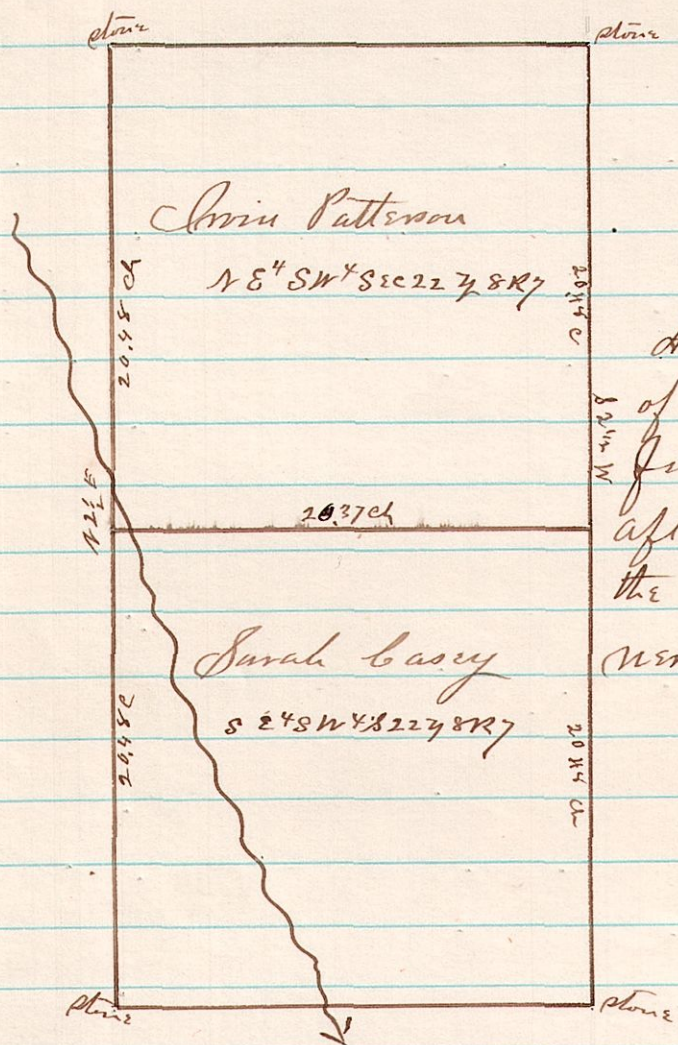

449 7 8 Low lot 64 in Millersburg, O.

A Survey made for Calvin Shoup of the Lot No 64 in the Village of Millersburg, Ohio April 22<sup>d</sup> 1885 from the corner stones at Court House and Wells corner

James C. Calhoun  
County Surveyor

7 8 22 E 2 SW 4

A Survey made dividing the East half of the South West Quarter Section 22 7 8 R 7 for Sarah Casey and Irvine Patterson after legal notice had been served upon the latter party all interested parties were present Surveyed March 24<sup>th</sup> 1885

James C. Calhoun  
County Surveyor