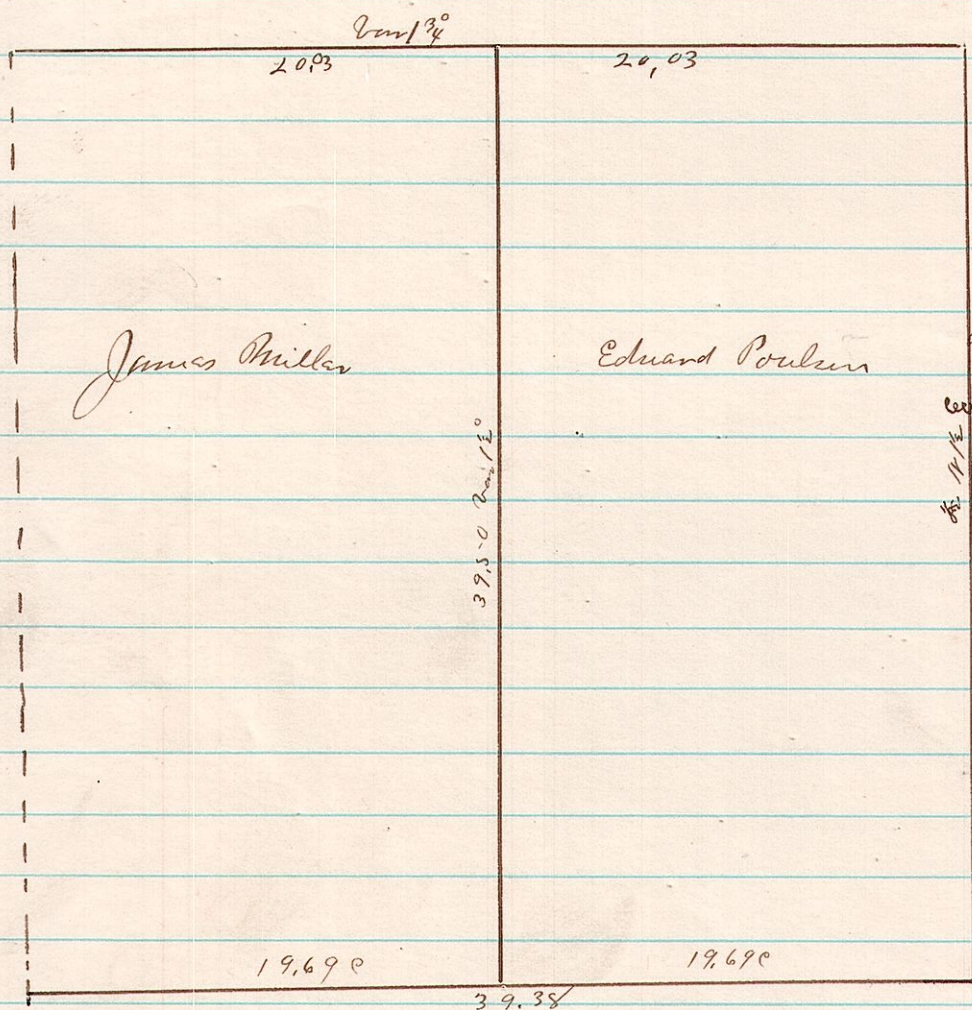

412

7 9 Lots 11, 12 & 13 Millersburg O.

A Survey made for the Town Council & Mrs. Mcnamara of lots around Lots 11, 12 & 13 in Millersburg Ohio Surveyed April 24 1884

James C. Calhoun County Surveyor

413

13 14 34 NW 1/4

A Survey made for Eduard Poulsen and James Miller dividing equally the NW 1/4 Sec 34 T. 14 R. 13 Surveyed May 13 1884

James C. Calhoun County Surveyor

414

9 9 24 18

A Survey made of Lot 18 1/4 in Tp 9 R 9 for George Reese and others on the 20th day of May 1884 J. C. Calhoun County Surveyor