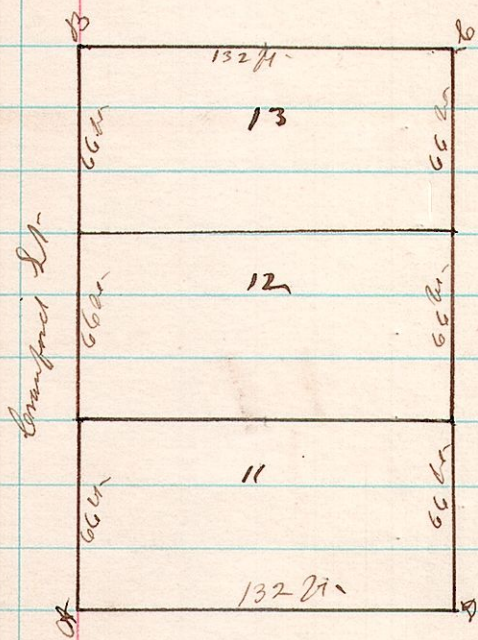

412

7 9 Lots 11, 12 & 13 Millersburg O.

A Survey made for the Town Council & Mrs. Mcnamara of lots around Lots 11, 12 & 13 in Millersburg Ohio Surveyed April 24 1884

James C. Calhoun County Surveyor

413

13 14 34 NW 1/4

A Survey made for Eduard Poulsen and James Miller dividing equally the NW 1/4 Sec 34 T. 14 R. 13 Surveyed May 13 1884

James C. Calhoun County Surveyor

414

9 9 24 18

A Survey made of Lot 18 1/4 in Tp 9 R 9 for George Reese and others on the 20th day of May 1884 J. C. Calhoun County Surveyor