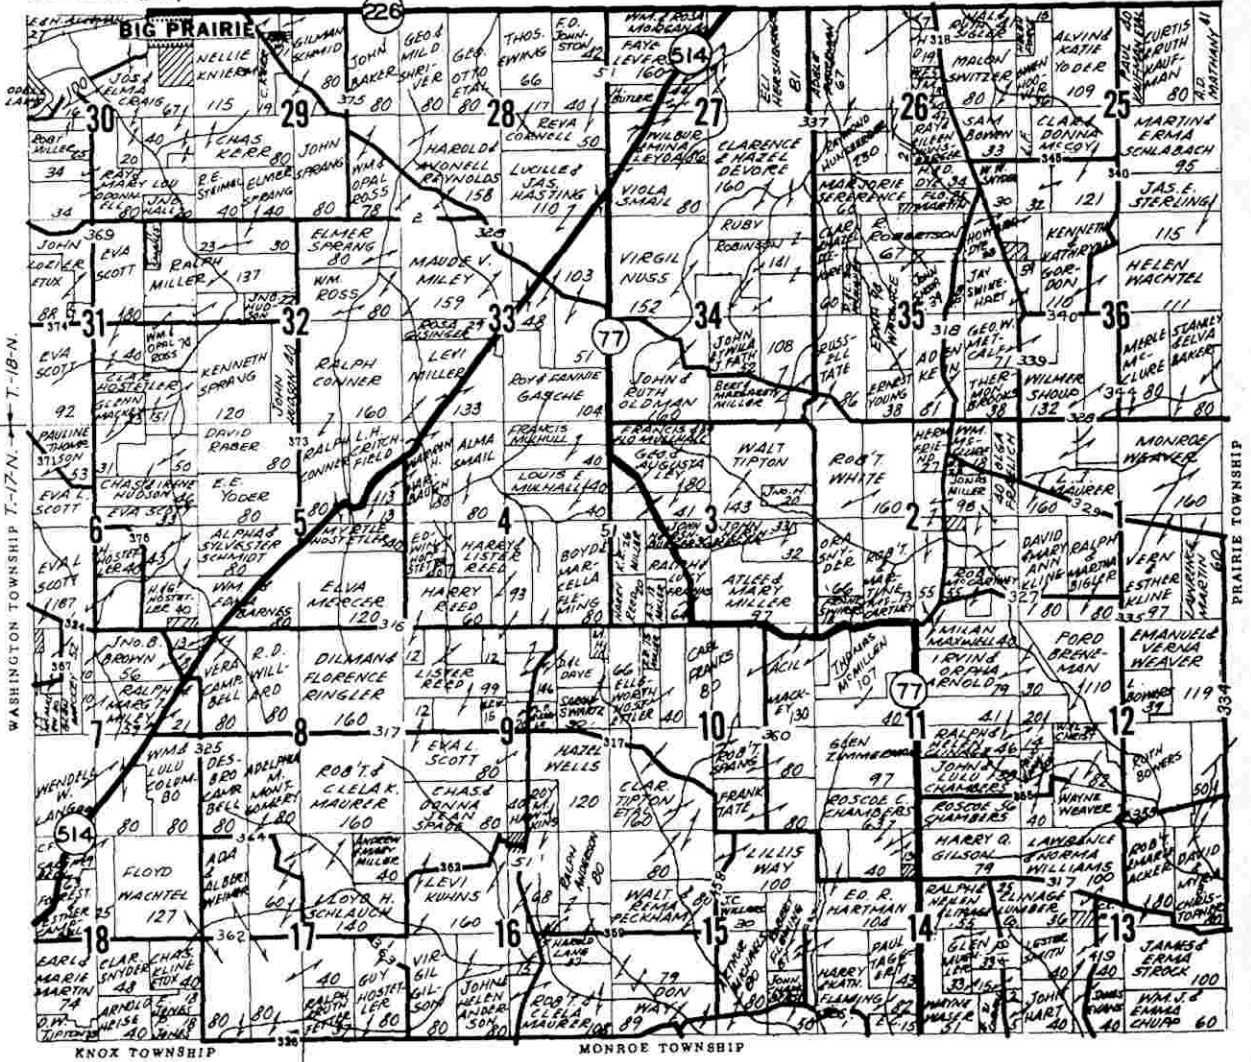

TOWNSHIP 17-18-N RANGE 14-W

RIPLEY

Federal or State Highways
County or Township Roads
Railways

WAYNE COUNTY

WASHINGTON TOWNSHIP T-17-N

PRAIRIE TOWNSHIP

KNOX TOWNSHIP

MONROE TOWNSHIP