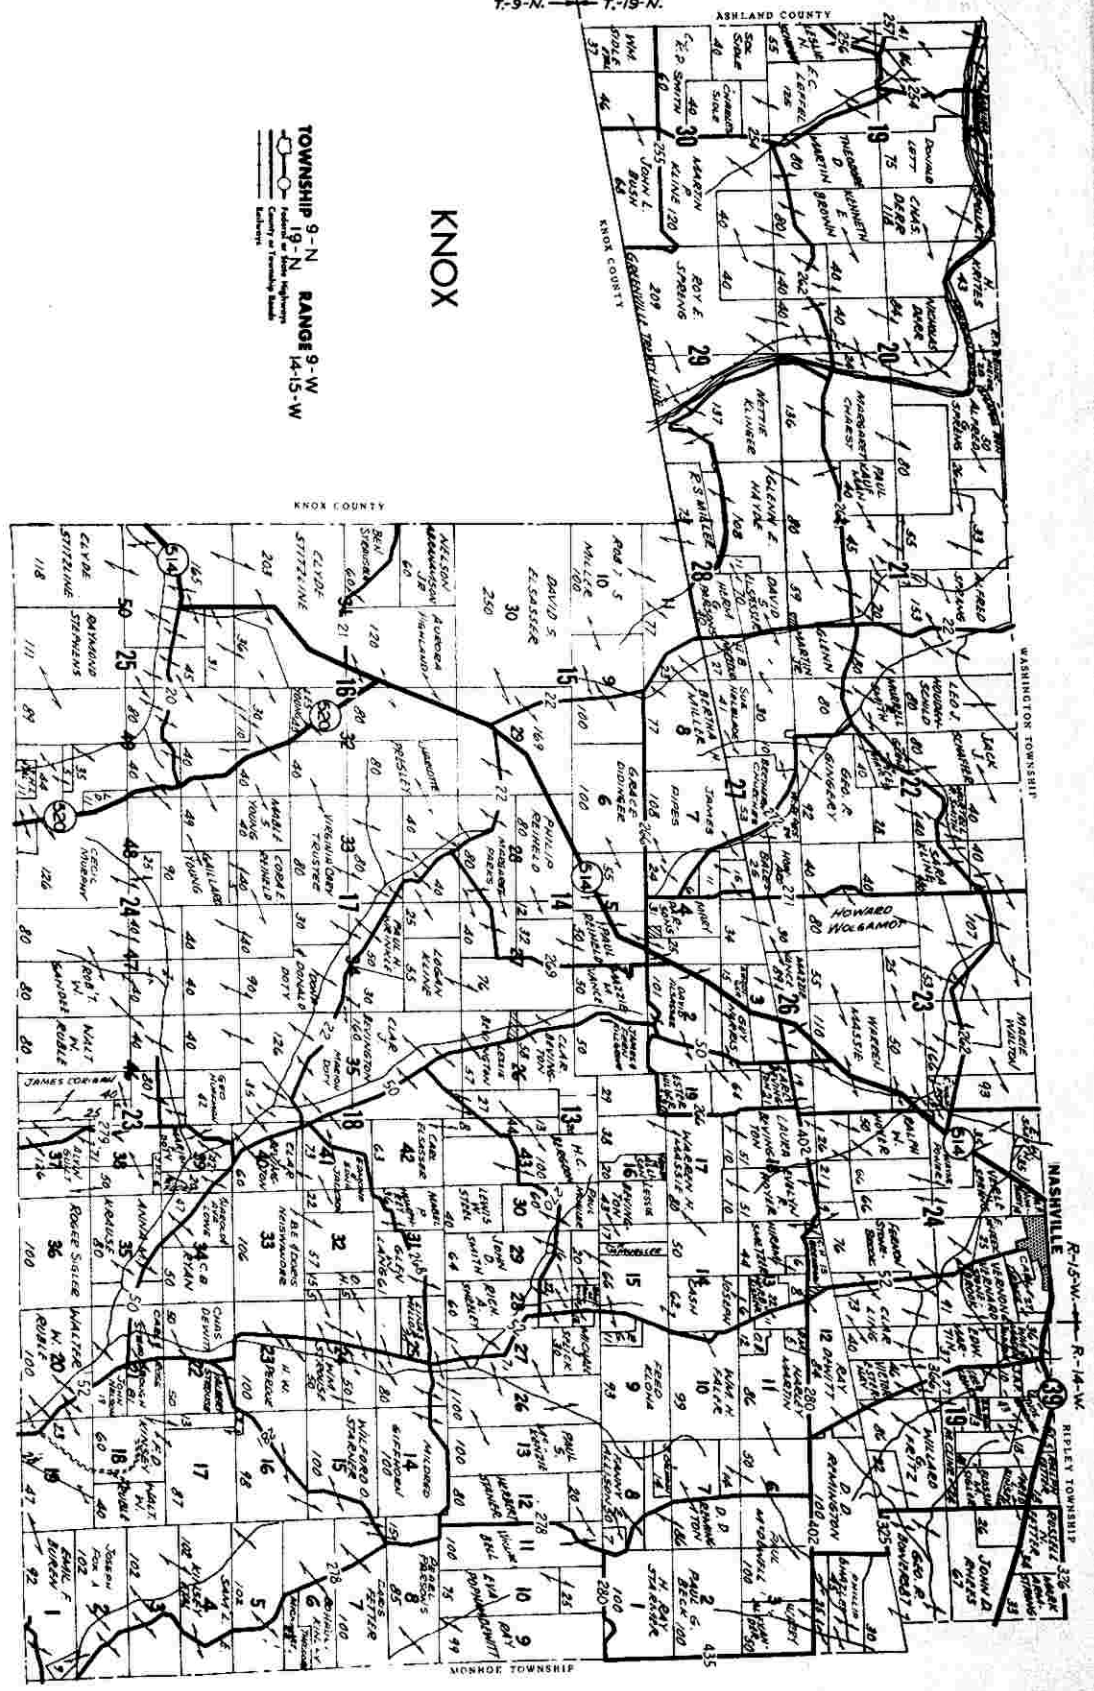

T-9-N. T-19-N.

ASHLAND COUNTY

KNOX COUNTY

# KNOX

TOWNSHIP 9-N RANGE 9-W  
County of Knox, Tennessee  
March 1880

WASHINGTON TOWNSHIP

NASHVILLE

R-15-W. R-14-W.

MONROE TOWNSHIP

MONROE TOWNSHIP