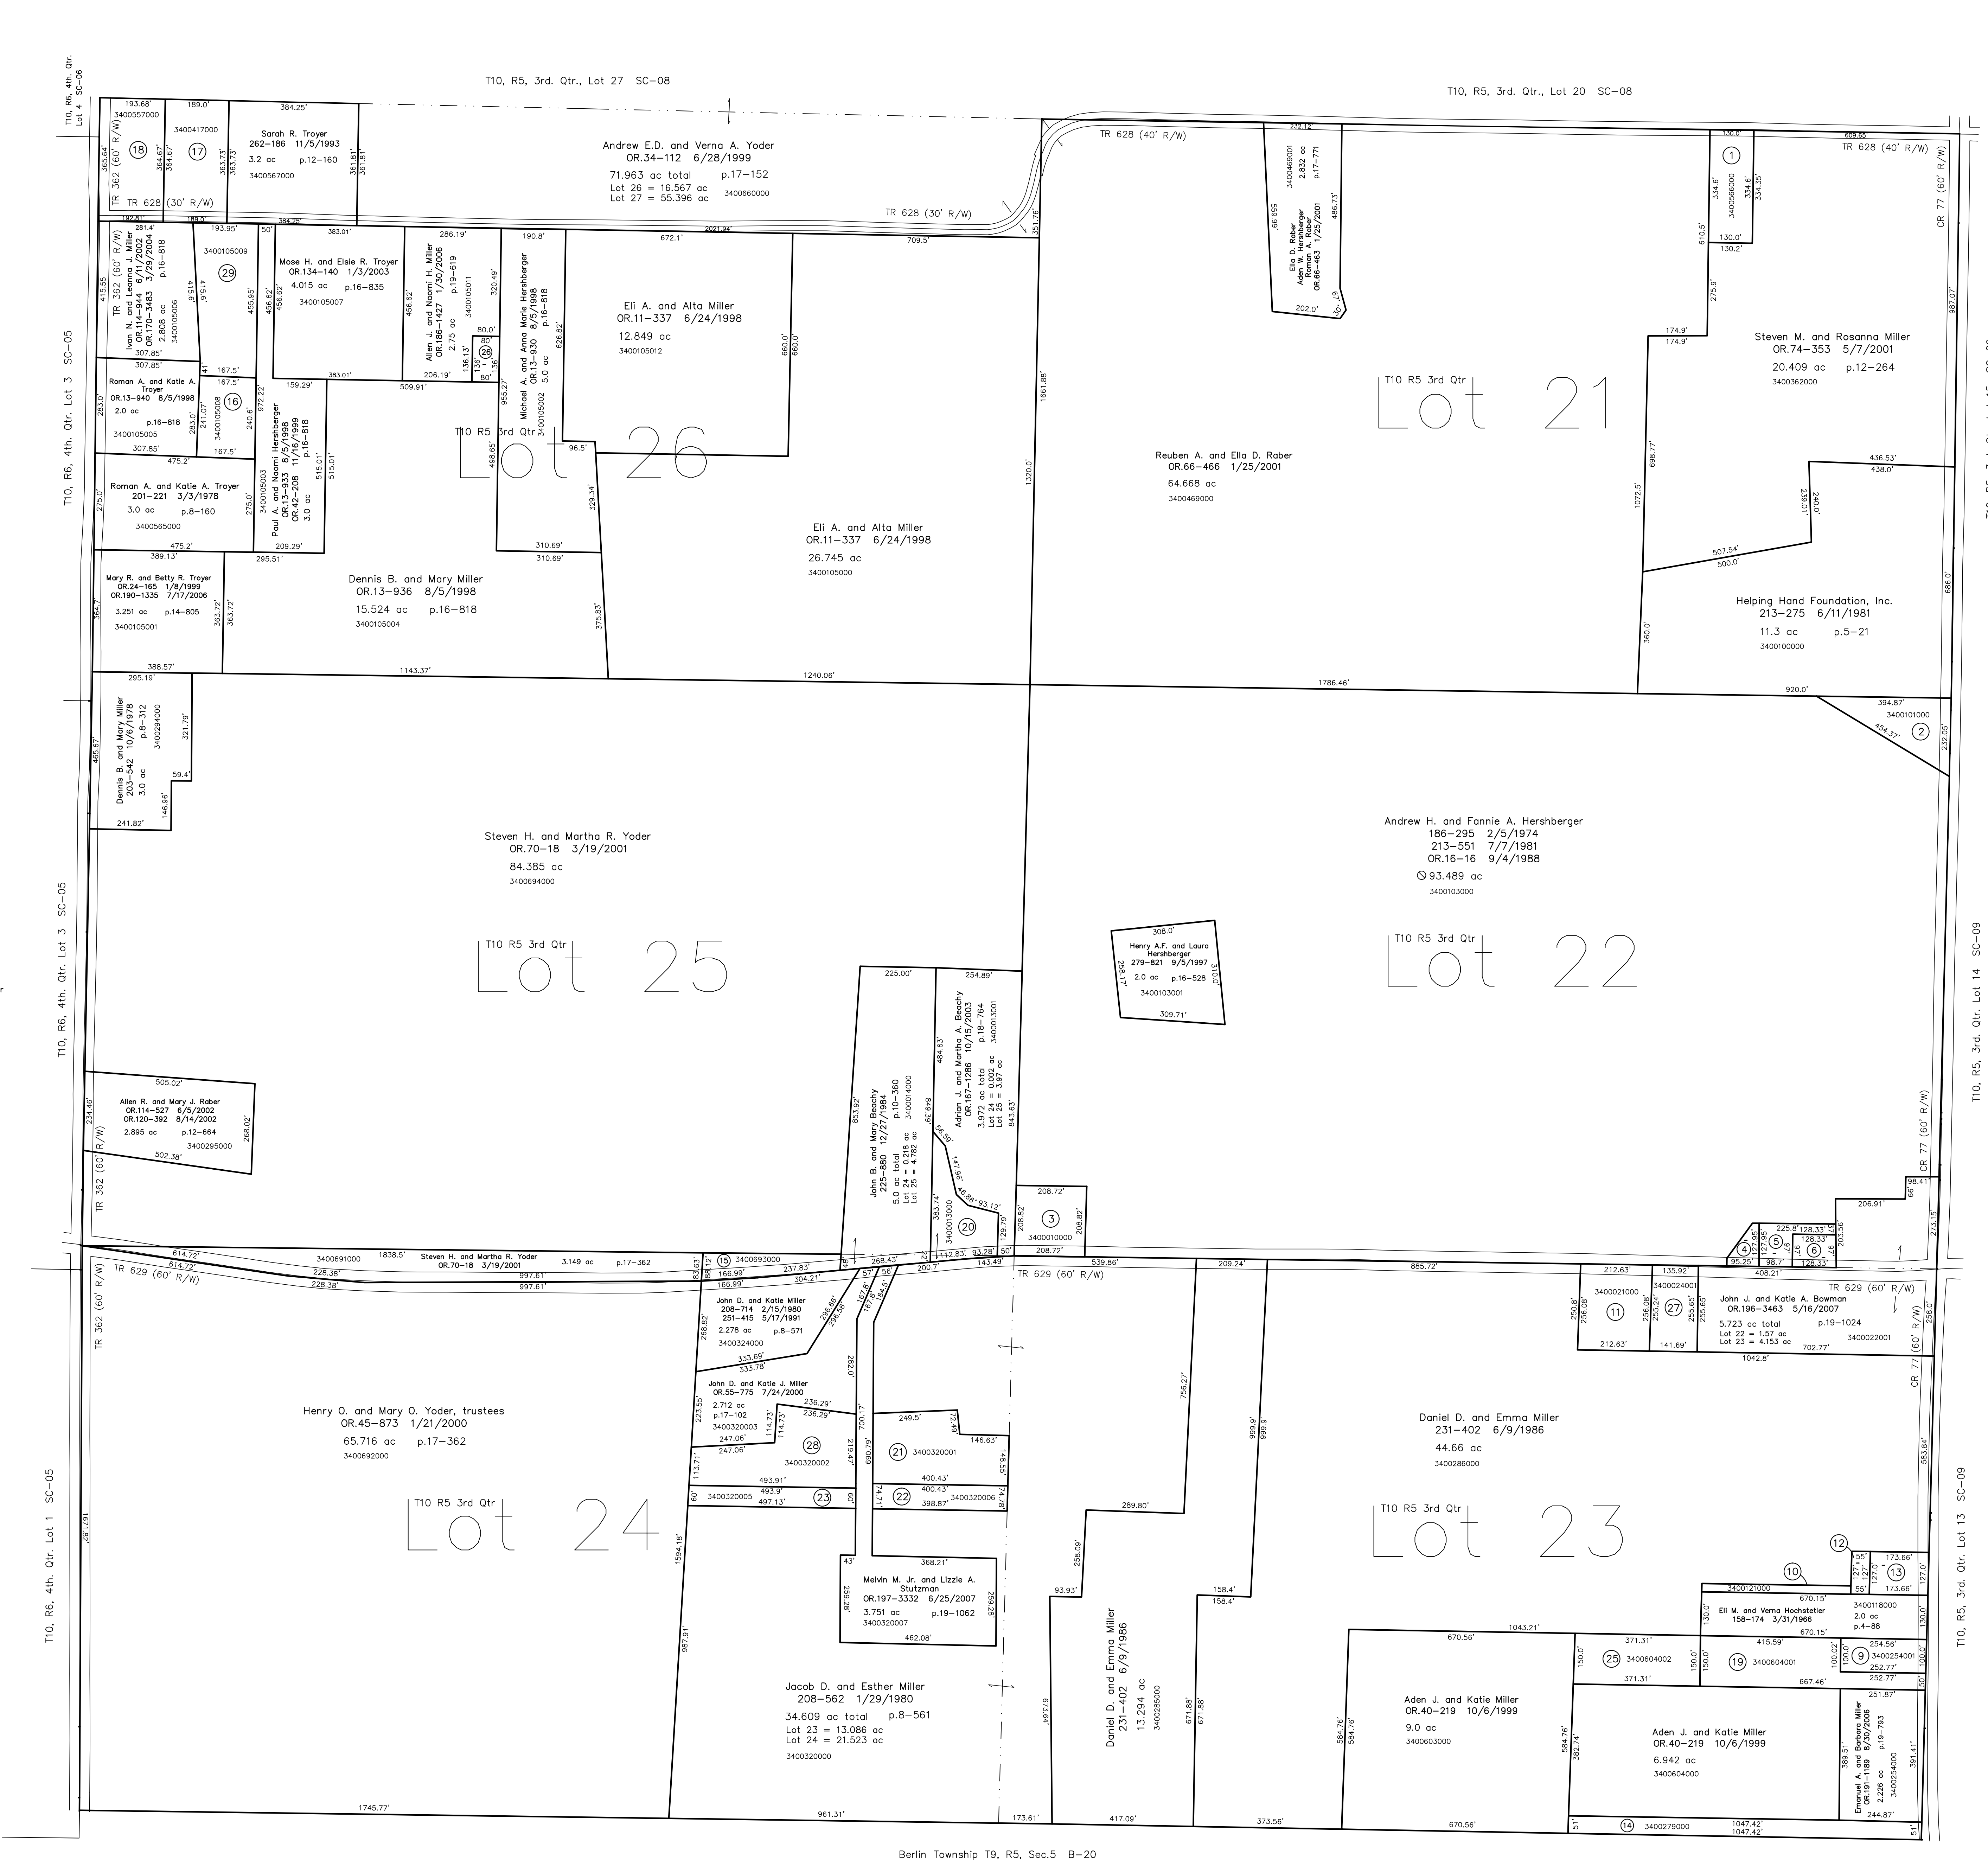

- 3400566000 ① Willis R. and Debra O. Troyer
  OR.189-3019 8/22/2006
  1.0 ac p.5-140
- 3400101000 ② Helping Hands Foundation, Inc.
  230-897 4/18/1986
  1.052 ac p.10-502
- 3400100000 ③ John B. and Mary C. Beachy
  277-85 2/7/1997
  1.001 ac p.12-759
- 3400103002 ④ Wayne E. Hochstetler and H.W. Chairco
  OR.16-21 9/4/1986
  0.189 ac p.16-852
- 3400123000 ⑤ Wayne E. Hochstetler and H.W. Chairco
  244-493 8/24/1989
  0.415 ac p.8-159
- 3400122000 ⑥ Wayne E. Hochstetler and H.W. Chairco
  244-493 8/24/1989
  0.286 ac
- 340023000 ⑦ Joseph H. and Anna Bowman
  137-245 4/1/1958
  277-259 2/21/1997
  0.87 ac
- 3400222000 ⑧ Joseph H. and Anna Bowman
  137-245 4/1/1958
  277-259 2/21/1997
  0.9 ac
- 3400254001 ⑨ Eli M. and Verna Hochstetler
  OR.100-389 1/19/2002
  0.582 ac p.18-182
- 3400121000 ⑩ Eli M. and Verna Hochstetler
  244-493 8/24/1989
  0.25 ac p.8-385
- 340021000 ⑪ Daniel J. and Amanda Bowman
  211-851 1/5/1980
  1.25 ac p.8-703
- 3400119000 ⑫ Eli M. and Verna Hochstetler
  201-592 7/20/1976
  0.16 ac p.8-176
- 3400120000 ⑬ Eli M. and Verna Hochstetler
  201-592 7/20/1976
  0.51 ac
- 3400279000 ⑭ Christ J. and Elaine Marie Yoder
  OR.205-2294 7/10/2008
  1.25 ac p.19-1338
- 3400693000 ⑮ Steven H. and Martha R. Yoder
  OR.70-18 3/19/2001
  0.66 ac p.8-531
- 3400105008 ⑯ Paul A. and Naomi Hershberger
  OR.24-788 1/21/1999
  OR.42-208 11/16/1999
  0.926 ac p.16-984
- 3400417000 ⑰ Fred D. Rober and Freda R. Miller
  250-488 2/22/1991
  252-647 9/5/1991
  1.58 ac p.12-603
- 3400557000 ⑱ Mose H. and Elaine R. Troyer
  260-196 1/25/1991
  1.62 ac p.12-603
- 3400604001 ⑲ Roy U. and Anna Yoder
  OR.144-331 4/3/2003
  1.721 ac p.16-579
- 340013000 ⑳ John B. and Mary Beachy
  215-775 12/22/1981
  OR.168-1666 12/1/2003
  1.028 ac p.8-949
- 3400320001 ㉑ Alvin J. and Ida M. Miller
  OR.2-324 1/27/1998
  1.758 ac p.16-641
- 3400320006 ㉒ Alvin J. and Ida M. Miller
  OR.178-1016 2/16/2005
  0.686 ac p.19-312
- 3400320005 ㉓ Daniel J. and Mary Miller
  OR.178-1014 2/16/2005
  0.683 ac p.19-312
- 0000000000 ㉔ not used
- 3400604002 ㉕ Roy U. and Anna Yoder
  OR.183-1500 9/21/2005
  1.279 ac p.19-503
- 3400105010 ㉖ Michael A. and Anna Marie Hershberger
  OR.186-1425 1/30/2006
  0.25 ac p.19-619
- 340024001 ㉗ Henry D. Bowman
  OR.198-3461 5/16/2007
  0.814 ac p.19-1024
- 3400320002 ㉘ Daniel J. and Mary Miller
  OR.31-445 5/12/1999
  1.979 ac p.17-102
- 3400105009 ㉙ Fred D. and Freda R. Rober
  OR.154-211 6/23/2003
  1.882 ac p.16-984

Last Revision: 7/10/2008
T-10, R-5, 3rd. Qtr.
Lots 21,22,23,24,25,26
Salt Creek Twp.
Holmes County, Ohio

Ⓞ new survey required for next transfer

SC-07