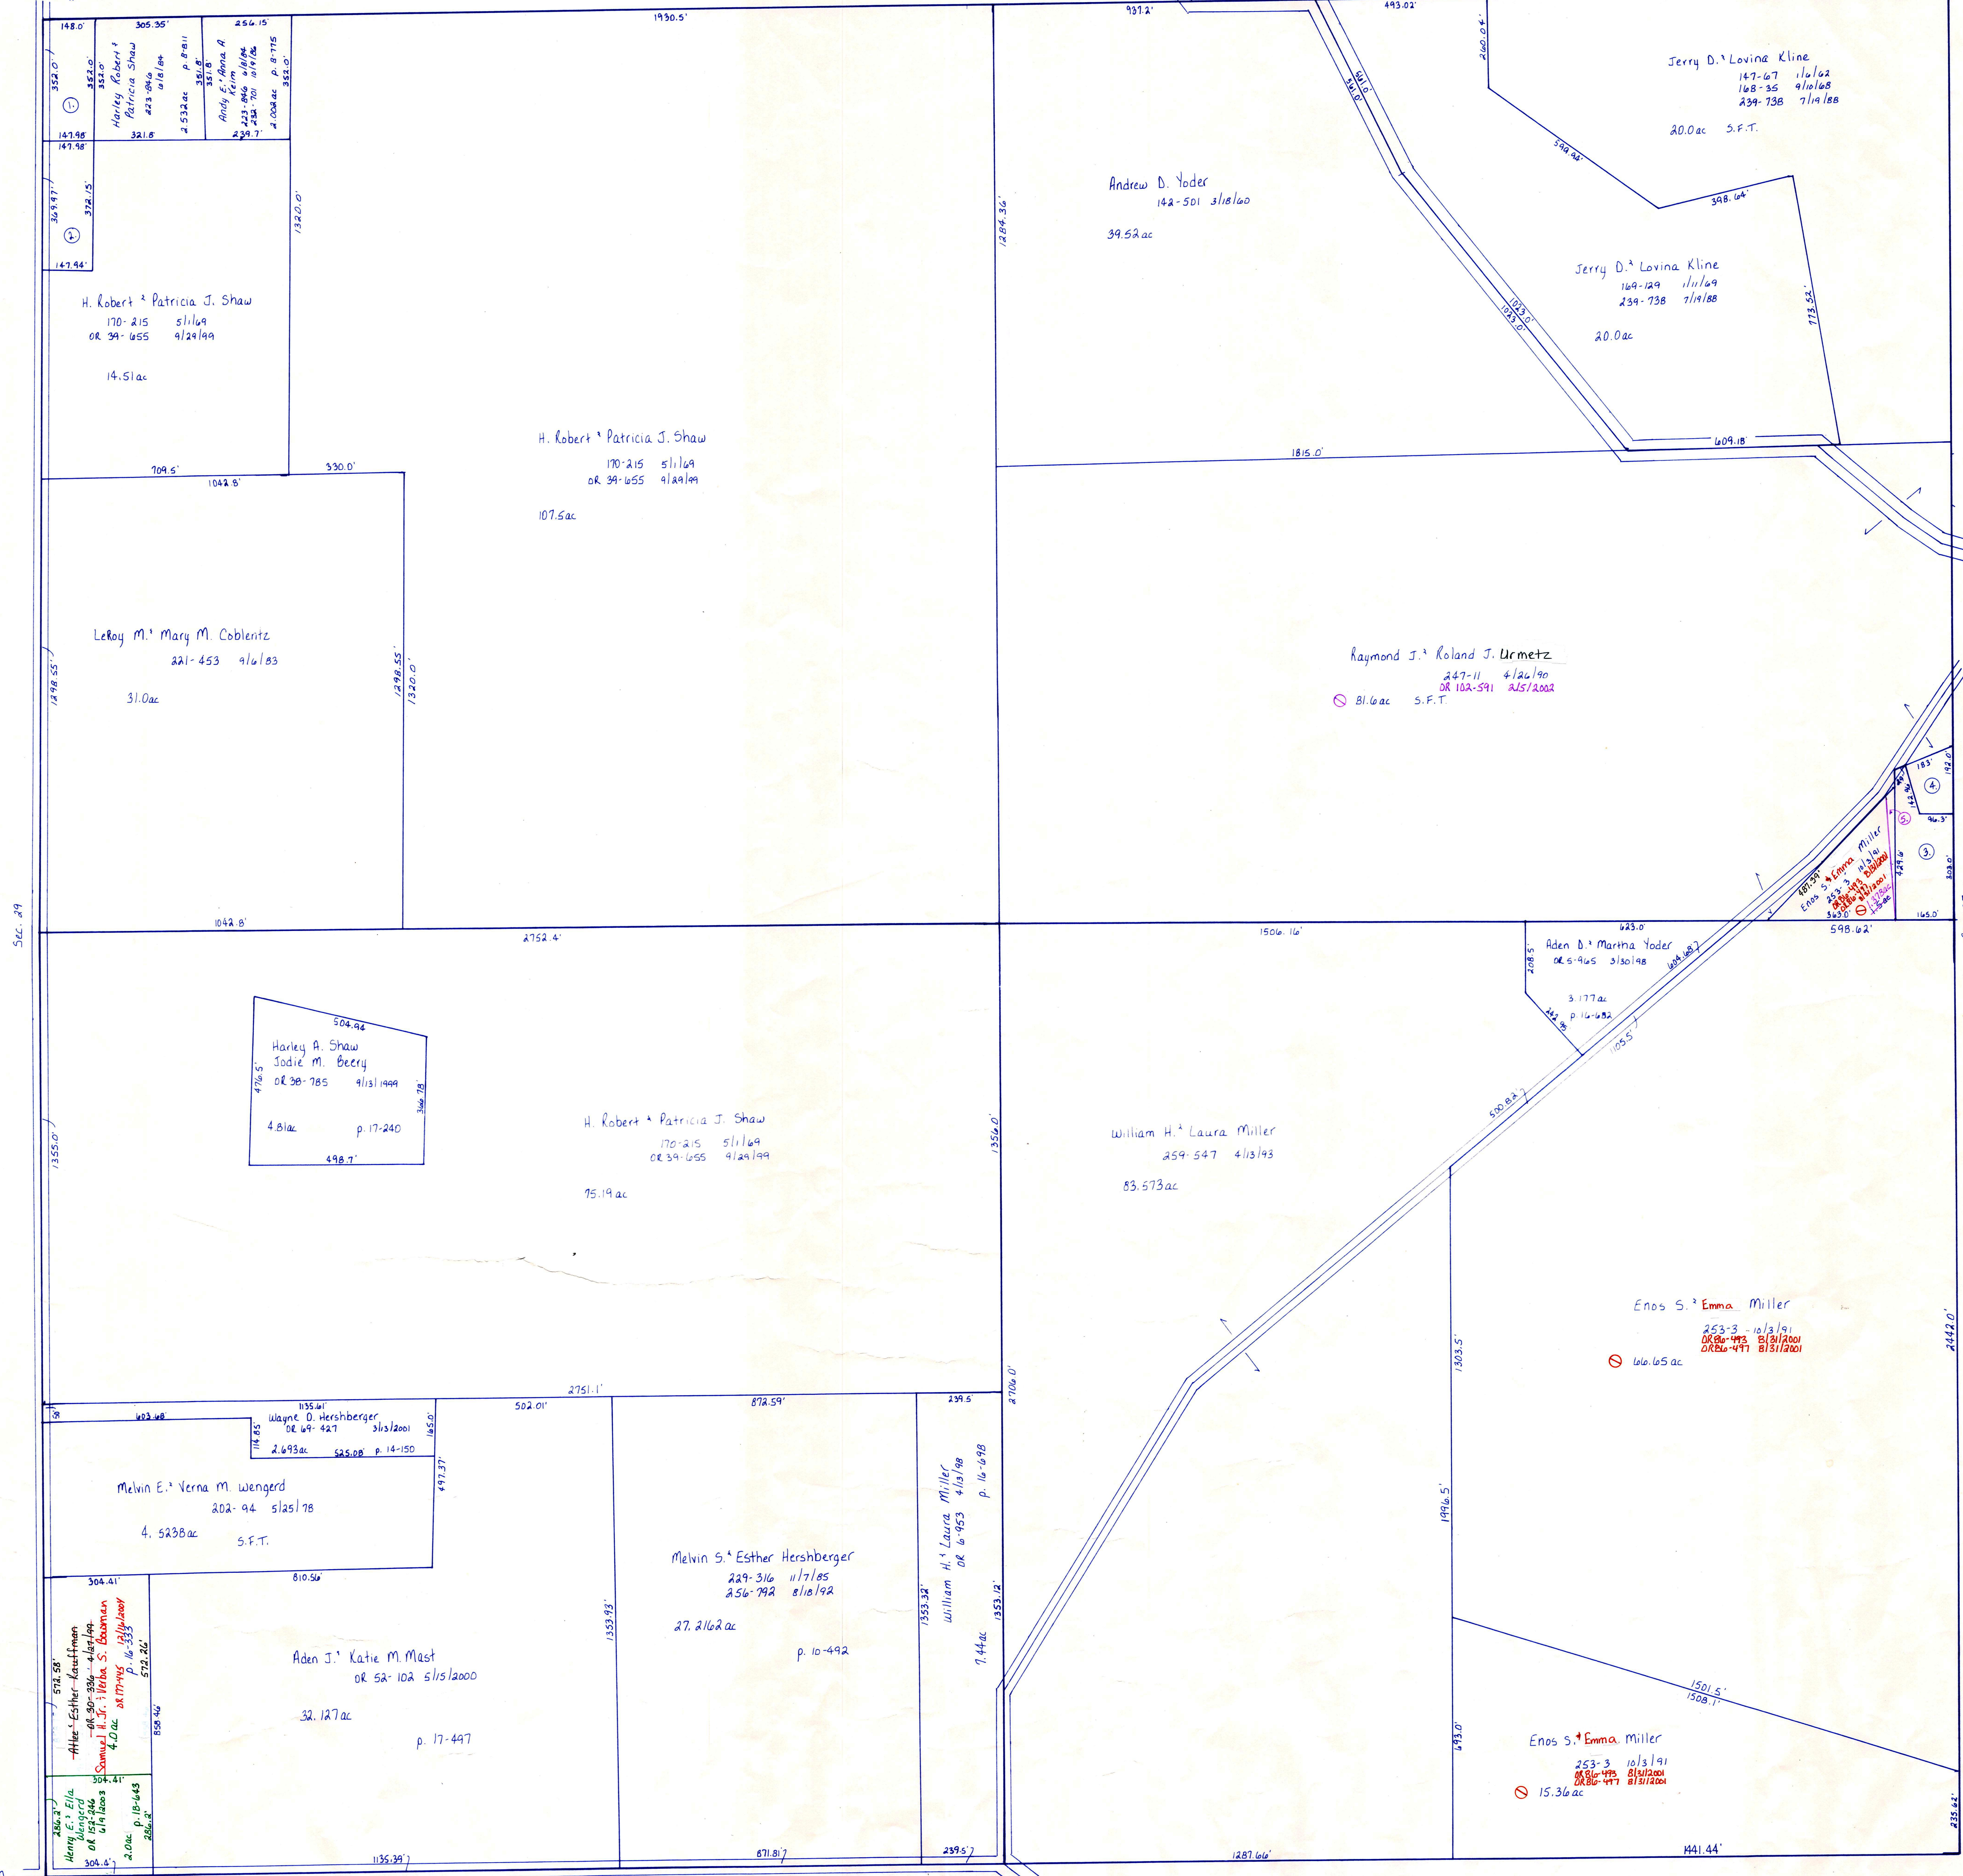

T.H. 209
Dist. T.H. 209
No Record

Wayne County

T.H. 208
Dist. T.H. 208
No Record

Sec. 29

Sec. 27

Sec. 33

T.H. 207
Dist. T.H. 207
No Record

T.H. 210
Dist. T.H. 210
No Record

T-15, R-12, Sec. 28
SALT CREEK TWP.
HOLMES CO., OHIO SCALE: 1" = 200'

SC-22