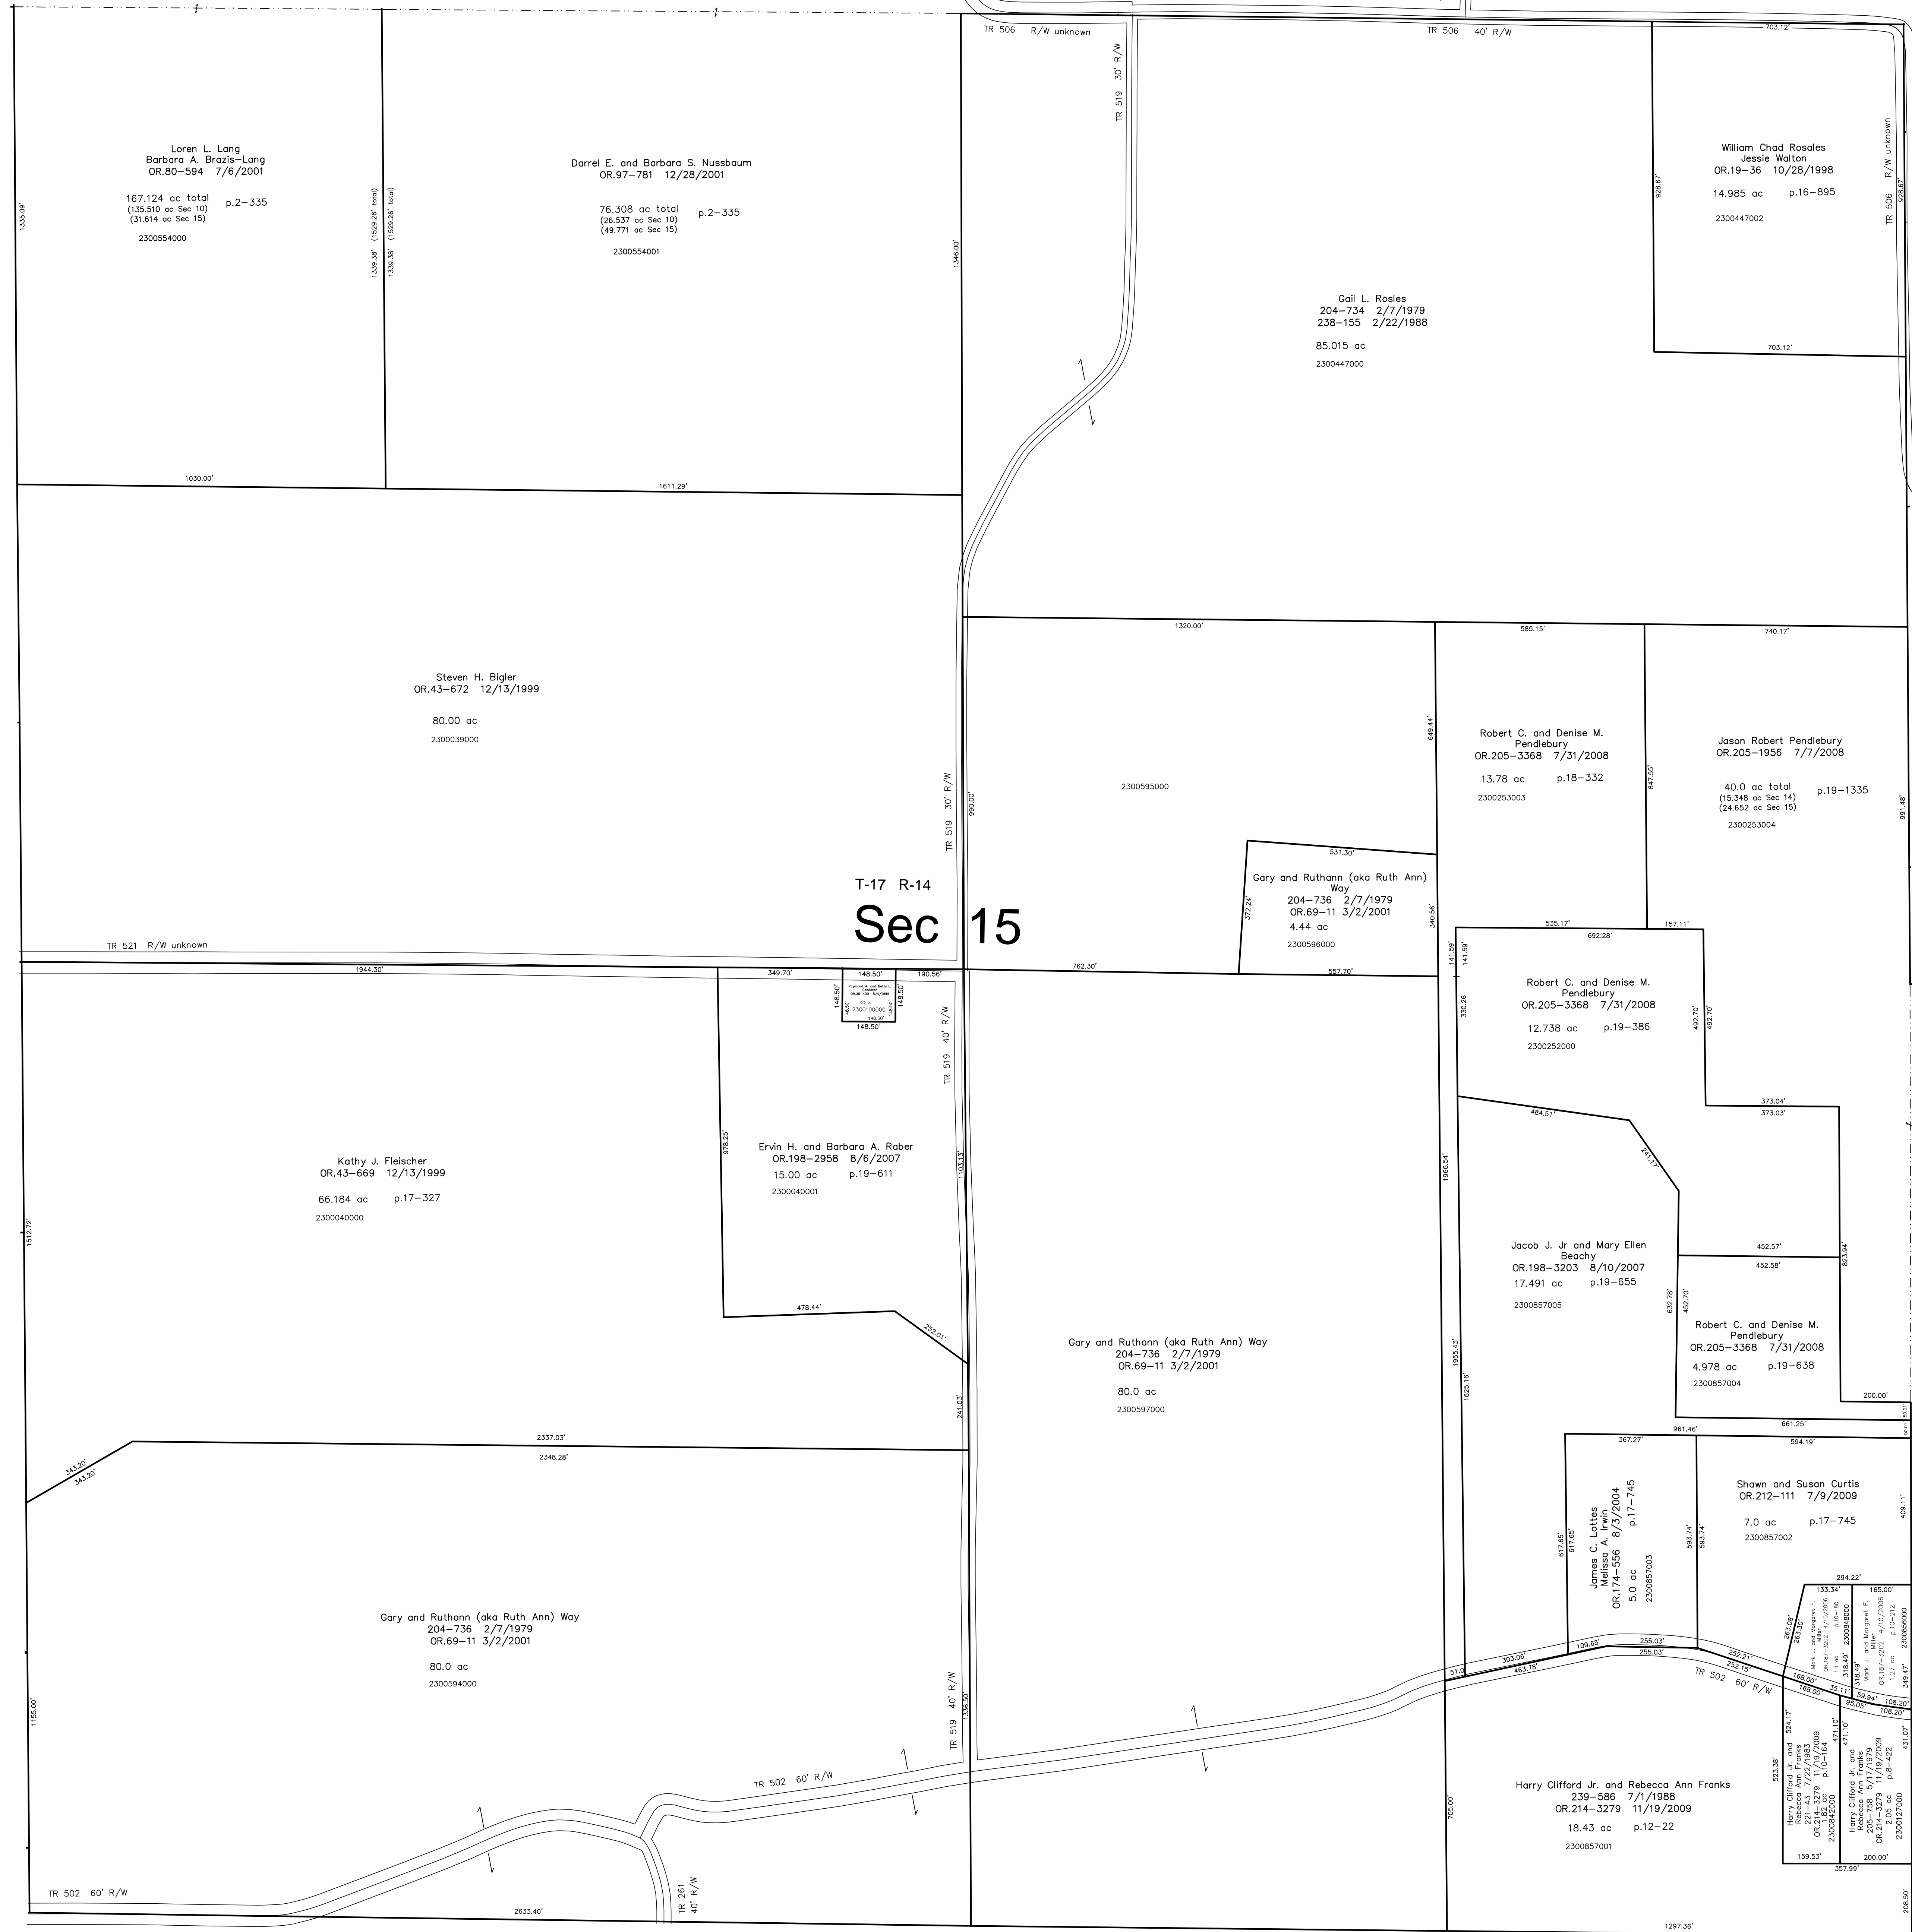

Ripley Township (RP-17)
Section 10 T-17 R-14

TR 506
40' R/W

Ripley Township (RP-21)
Section 14 T-17 R-14

Ripley Township (RP-11)
Section 16 T-17 R-14

Monroe Township (M-26)
Section 22 T-17 R-14

Last Revision: 11/19/2009

T-17, R-14, Section 15
Ripley Twp.
Holmes County, Ohio

S.F.T. new survey required
for next transfer

RP-16