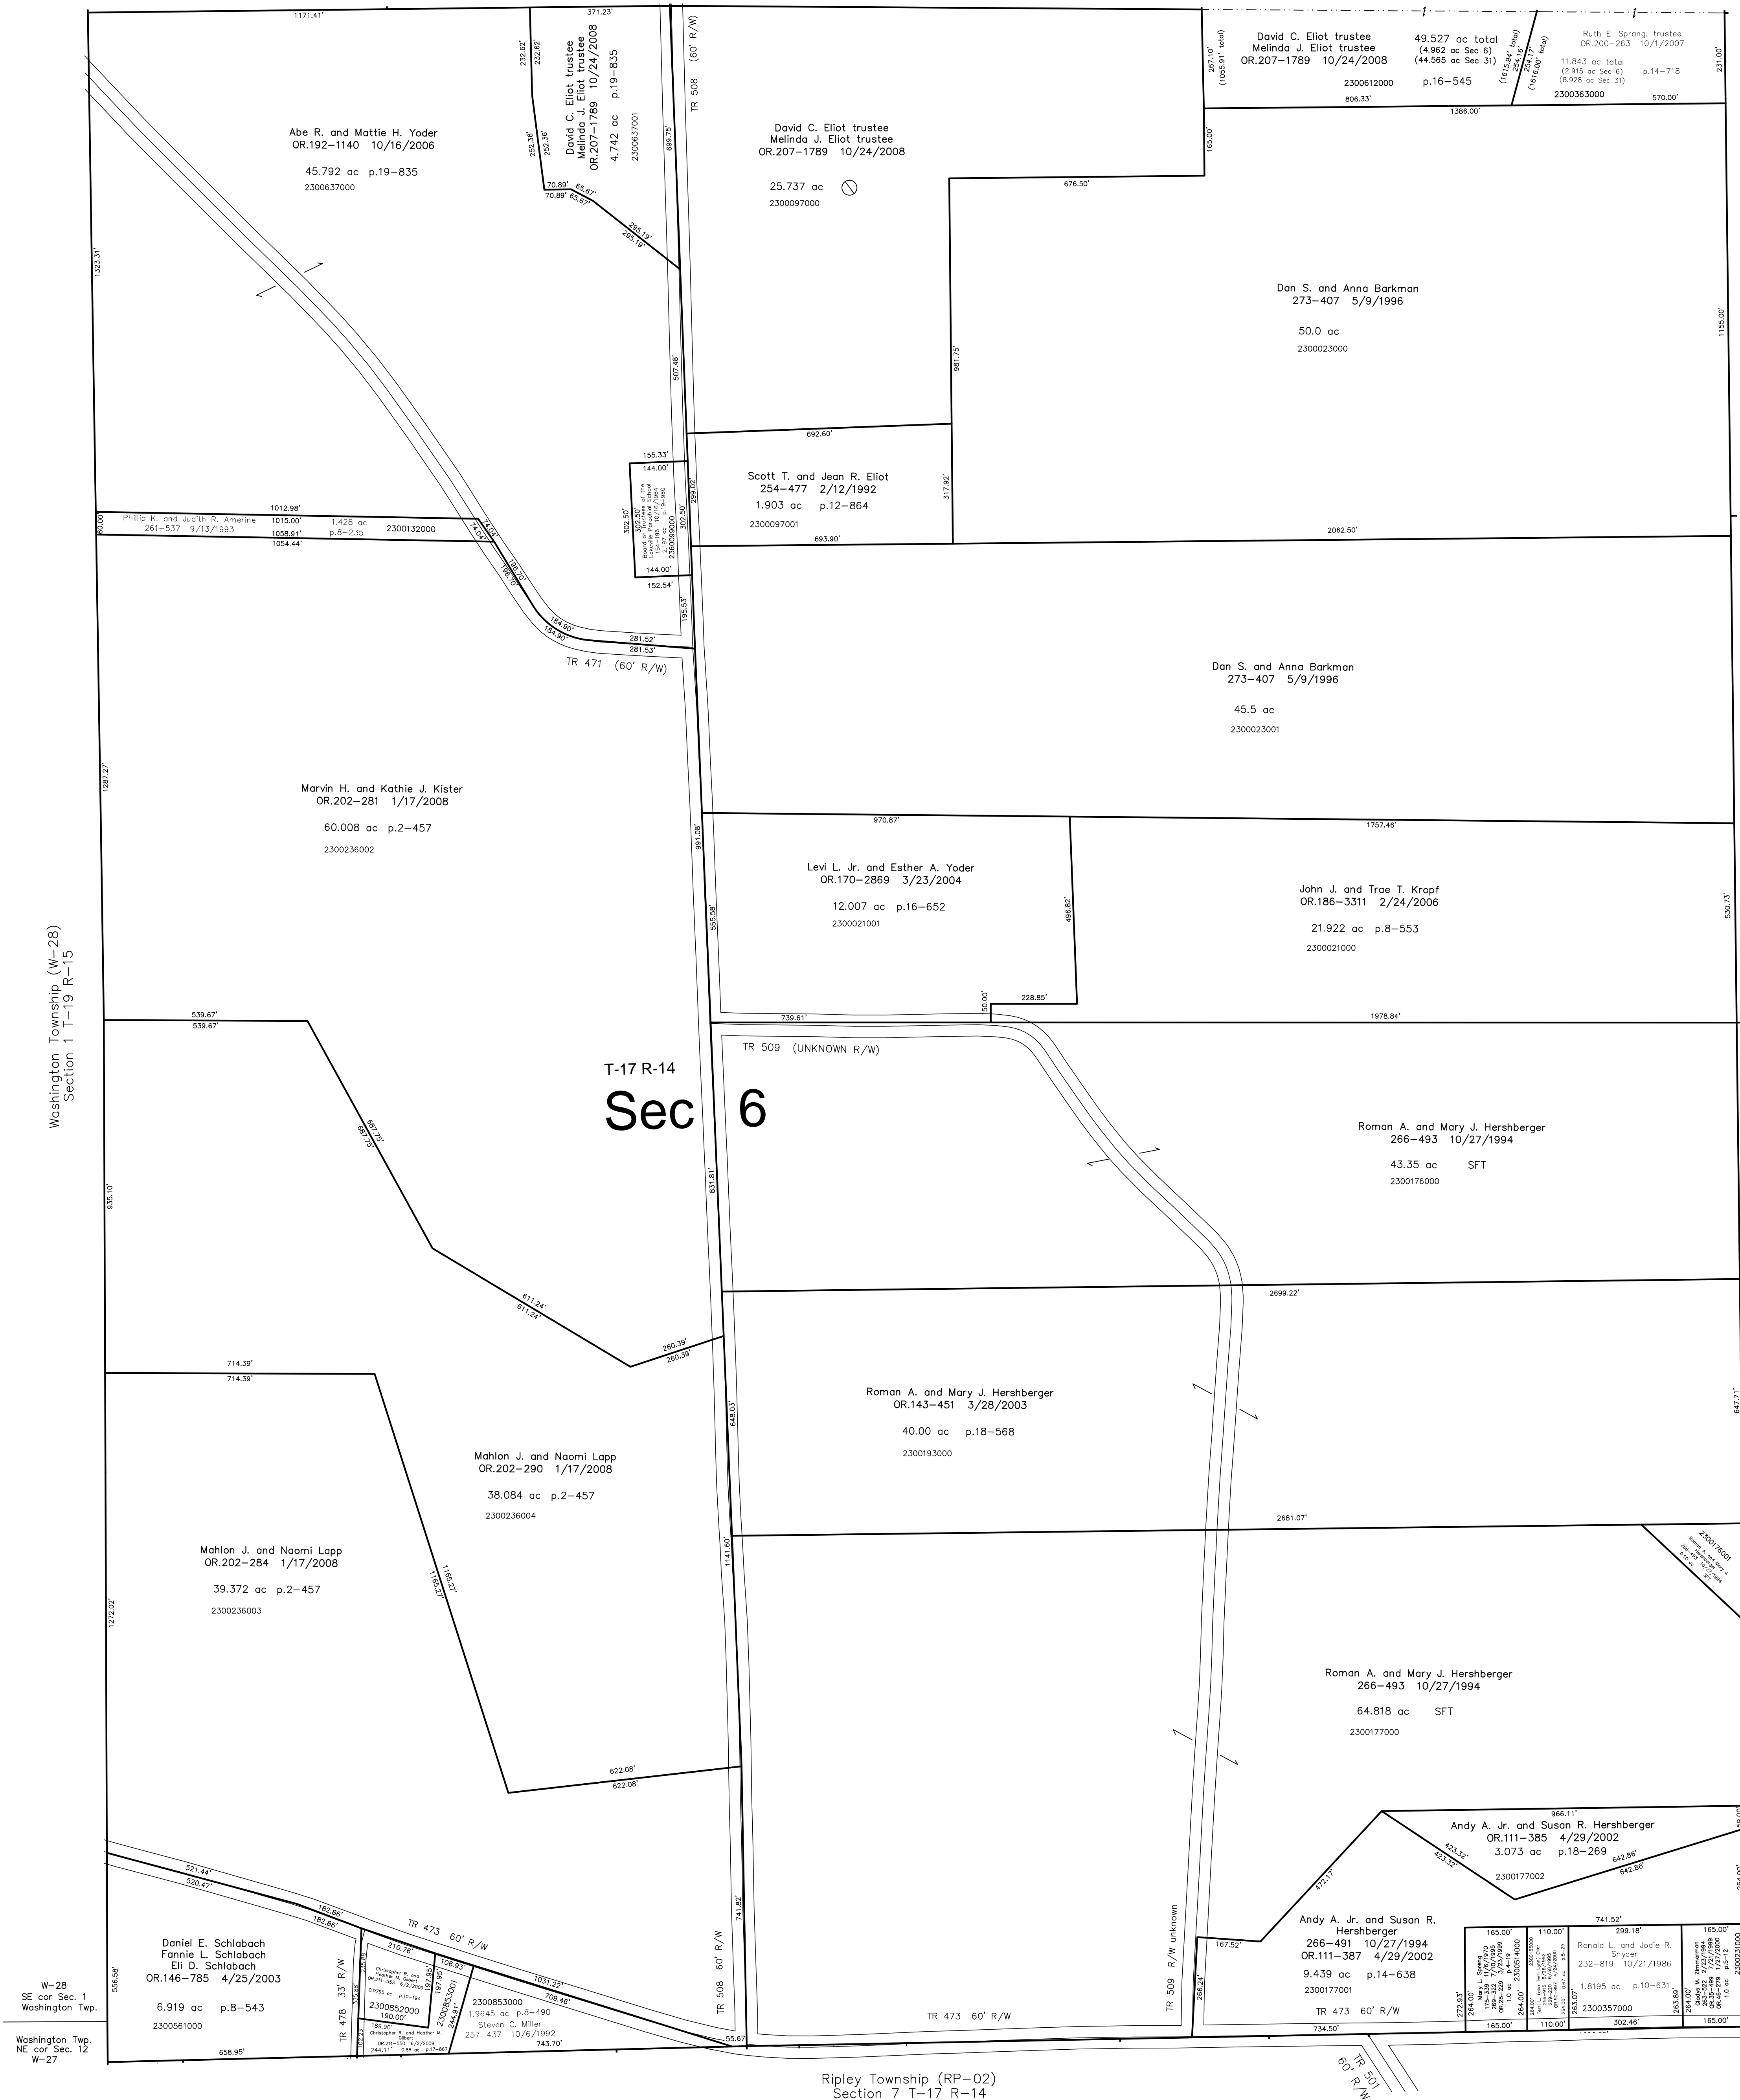

Ripley Township (RP-04)
Section 31 T-18 R-14

Ripley Township (RP-08)
Section 5 T-17 R-14

Last Revision: 6/2/2009

T-17, R-14, Section 6
Ripley Twp.
Holmes County, Ohio

RP-03

S.F.T. new survey required
for next transfer