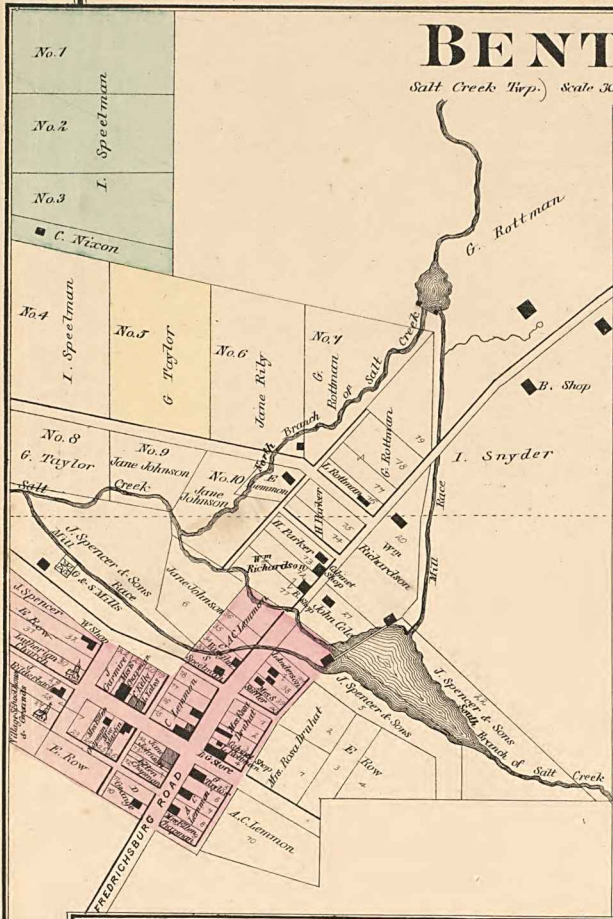

BENTON

Salt Creek Twp. Scale 300 feet to an Inch