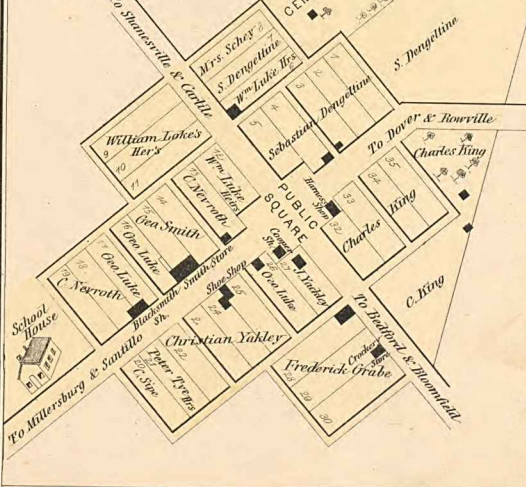

Farmerstown Adv. Business Directory,