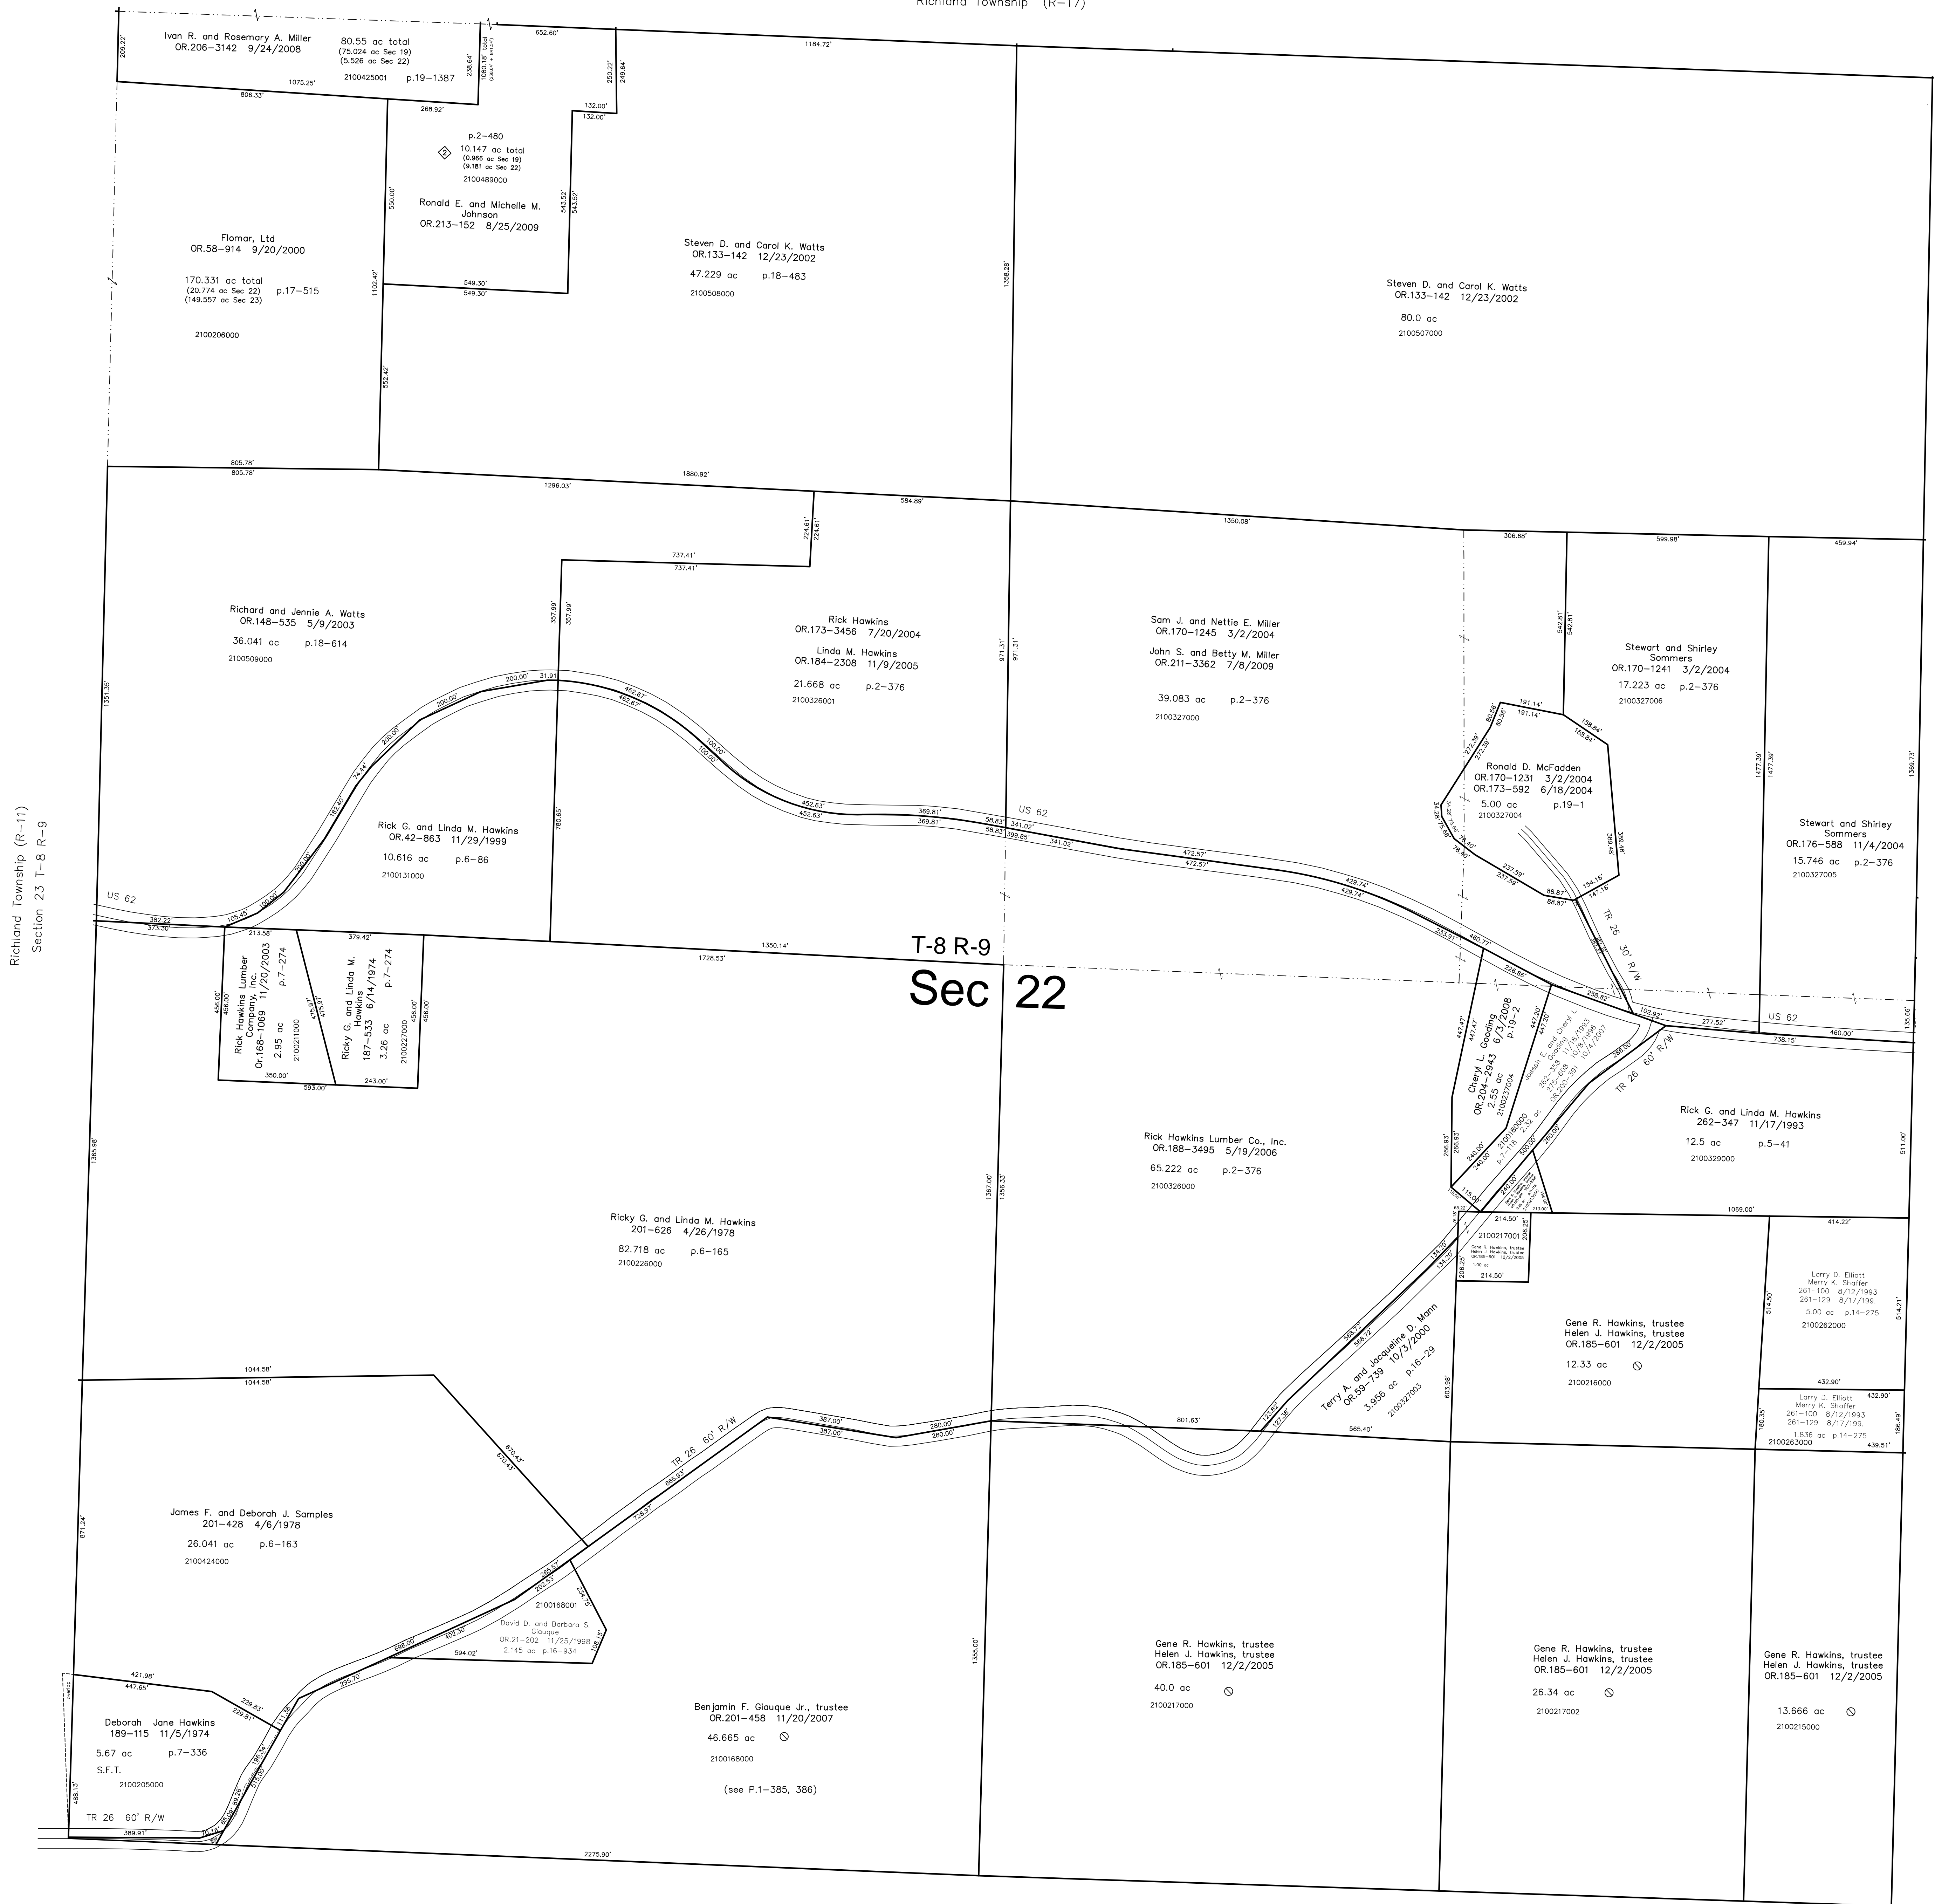

Section 19 T-8 R-9
Richland Township (R-17)

T-8 R-9
Sec 22

Richland Township (R-11)
Section 23 T-8 R-9

Richland Township (R-21)
Section 21 T-8 R-9

Section 2 T-7 R-9
Tiverton Township
Coshocton County, Ohio

Hidden Falls Subdivision
p.2-480 plotted 7/10/2009

S.F.T. new survey required
for next transfer

Last Revision: 8/25/2009

T-8, R-9, Section 22
Richland Twp.
Holmes County, Ohio

R-16