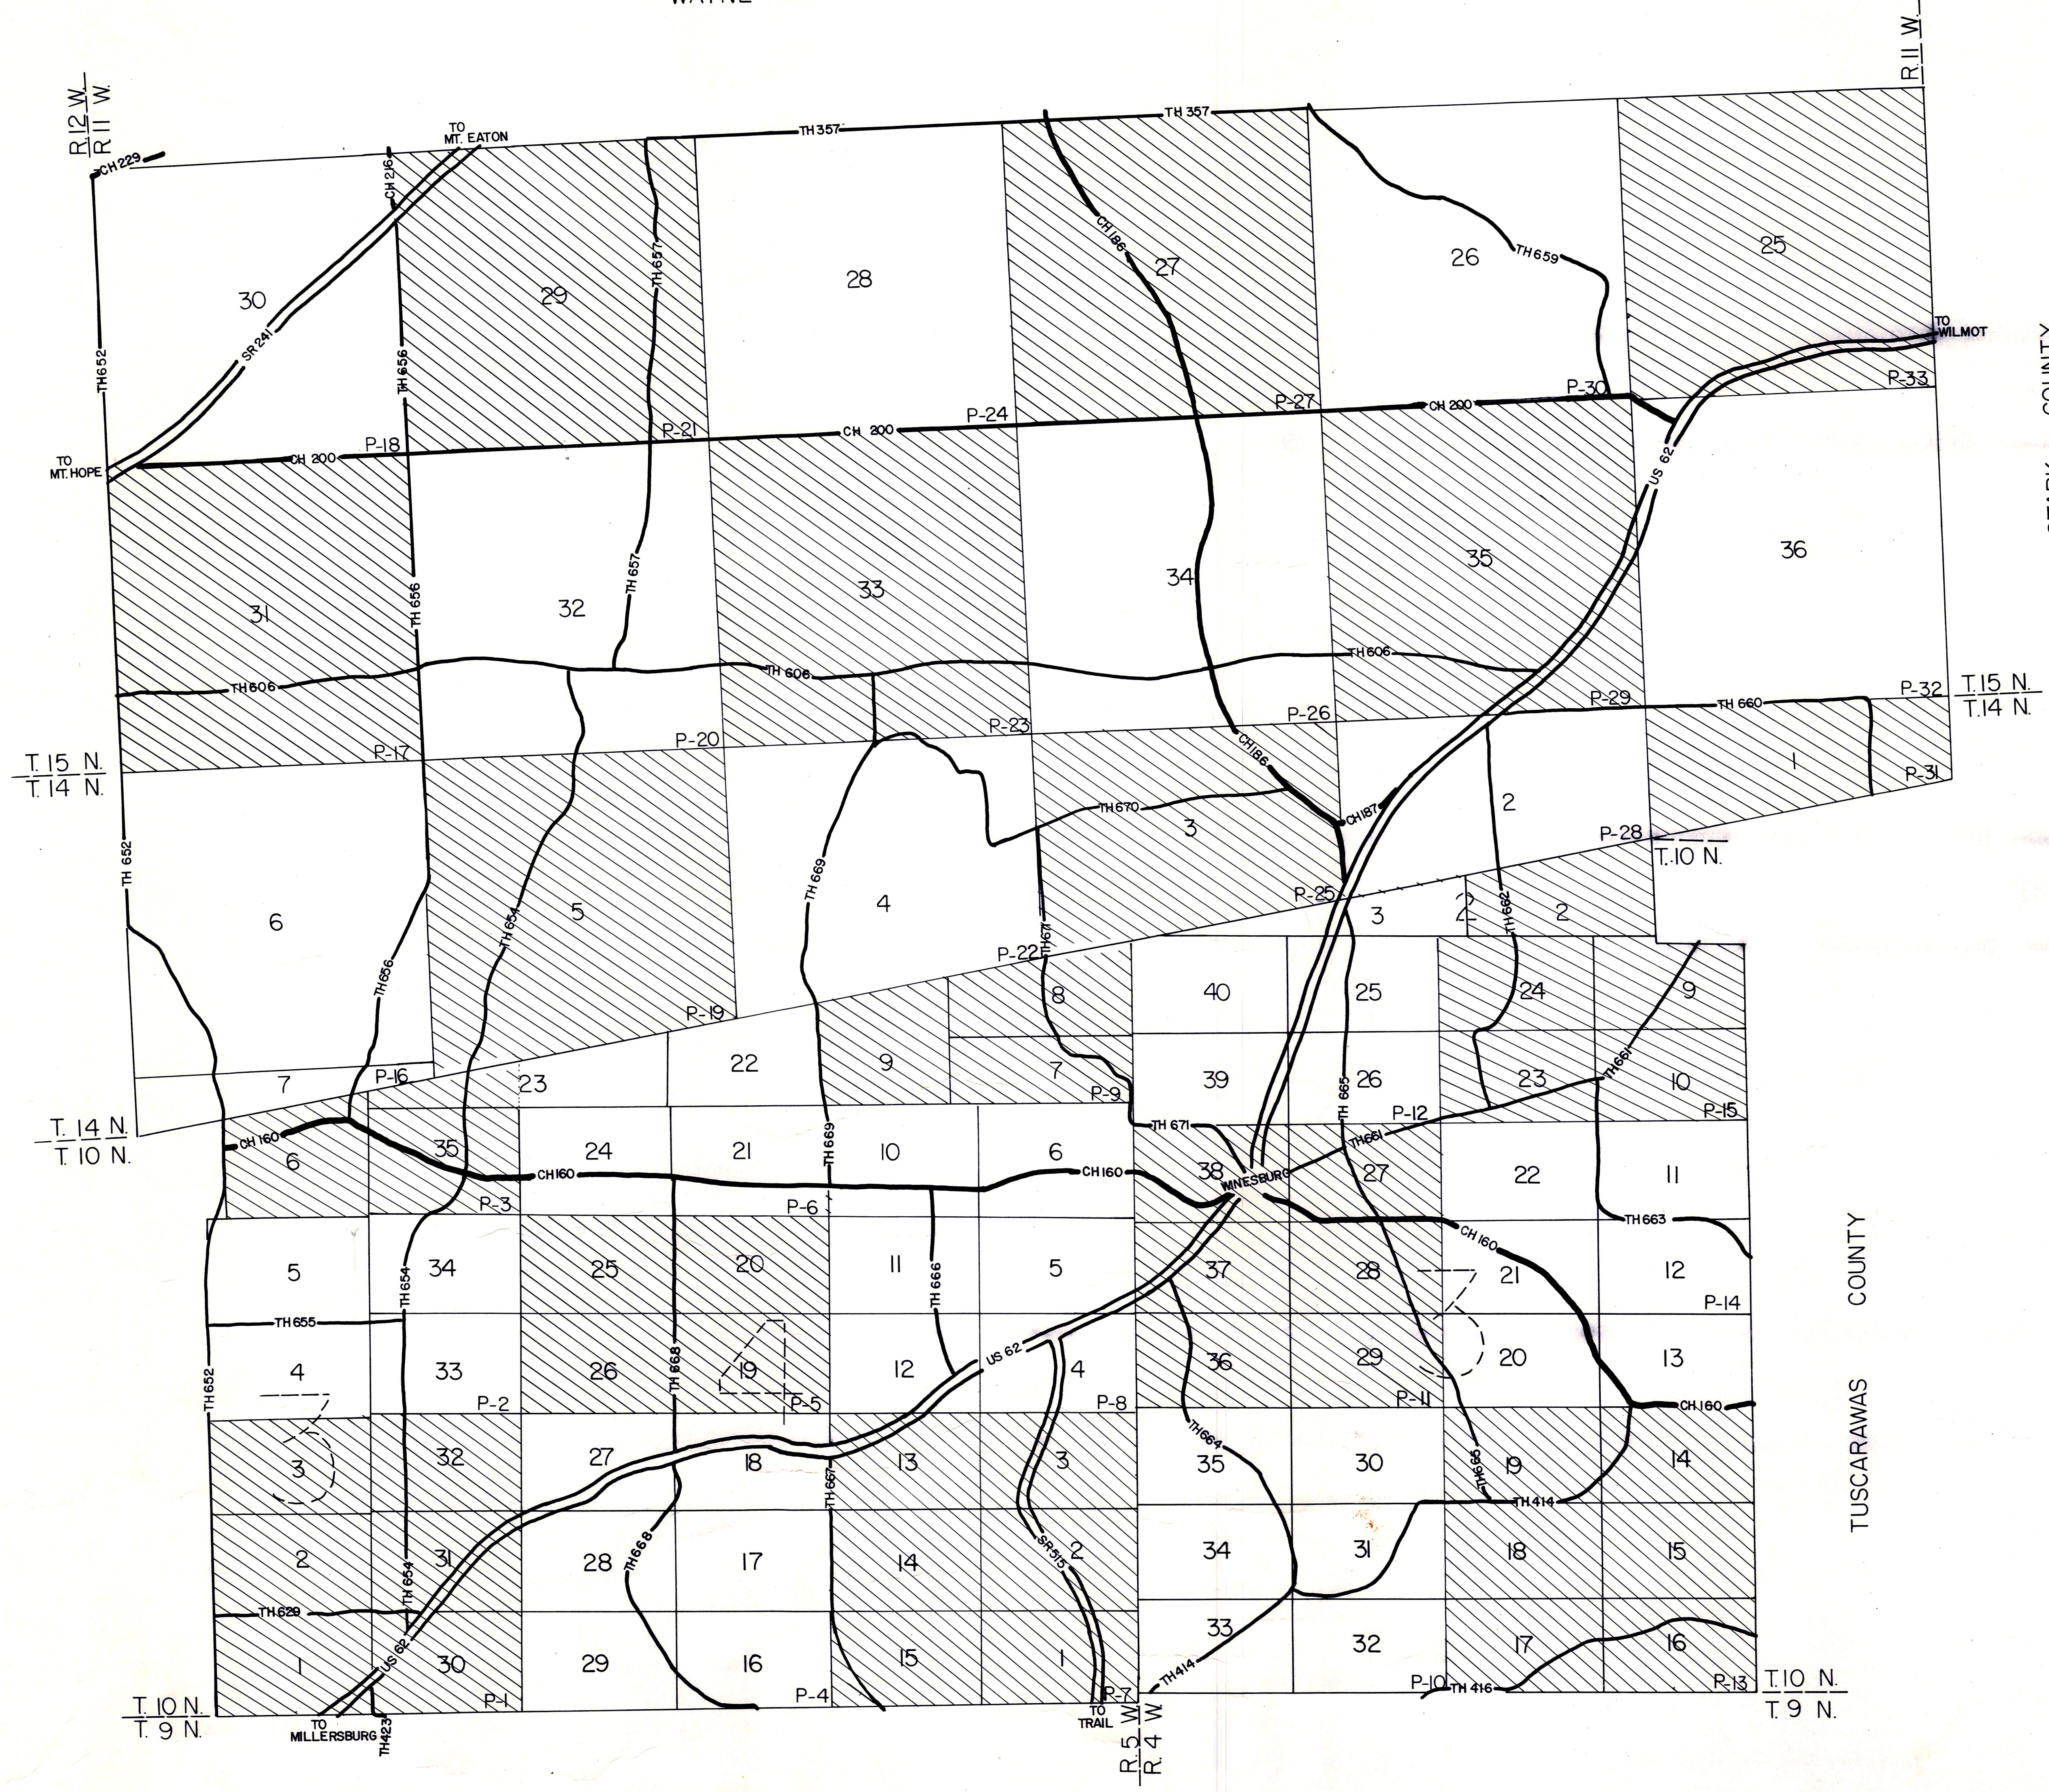

WAYNE COUNTY

STARK COUNTY

TUSCARAWAS COUNTY

WALNUTCREEK TOWNSHIP

PAINT TOWNSHIP

PRINTED 11.195