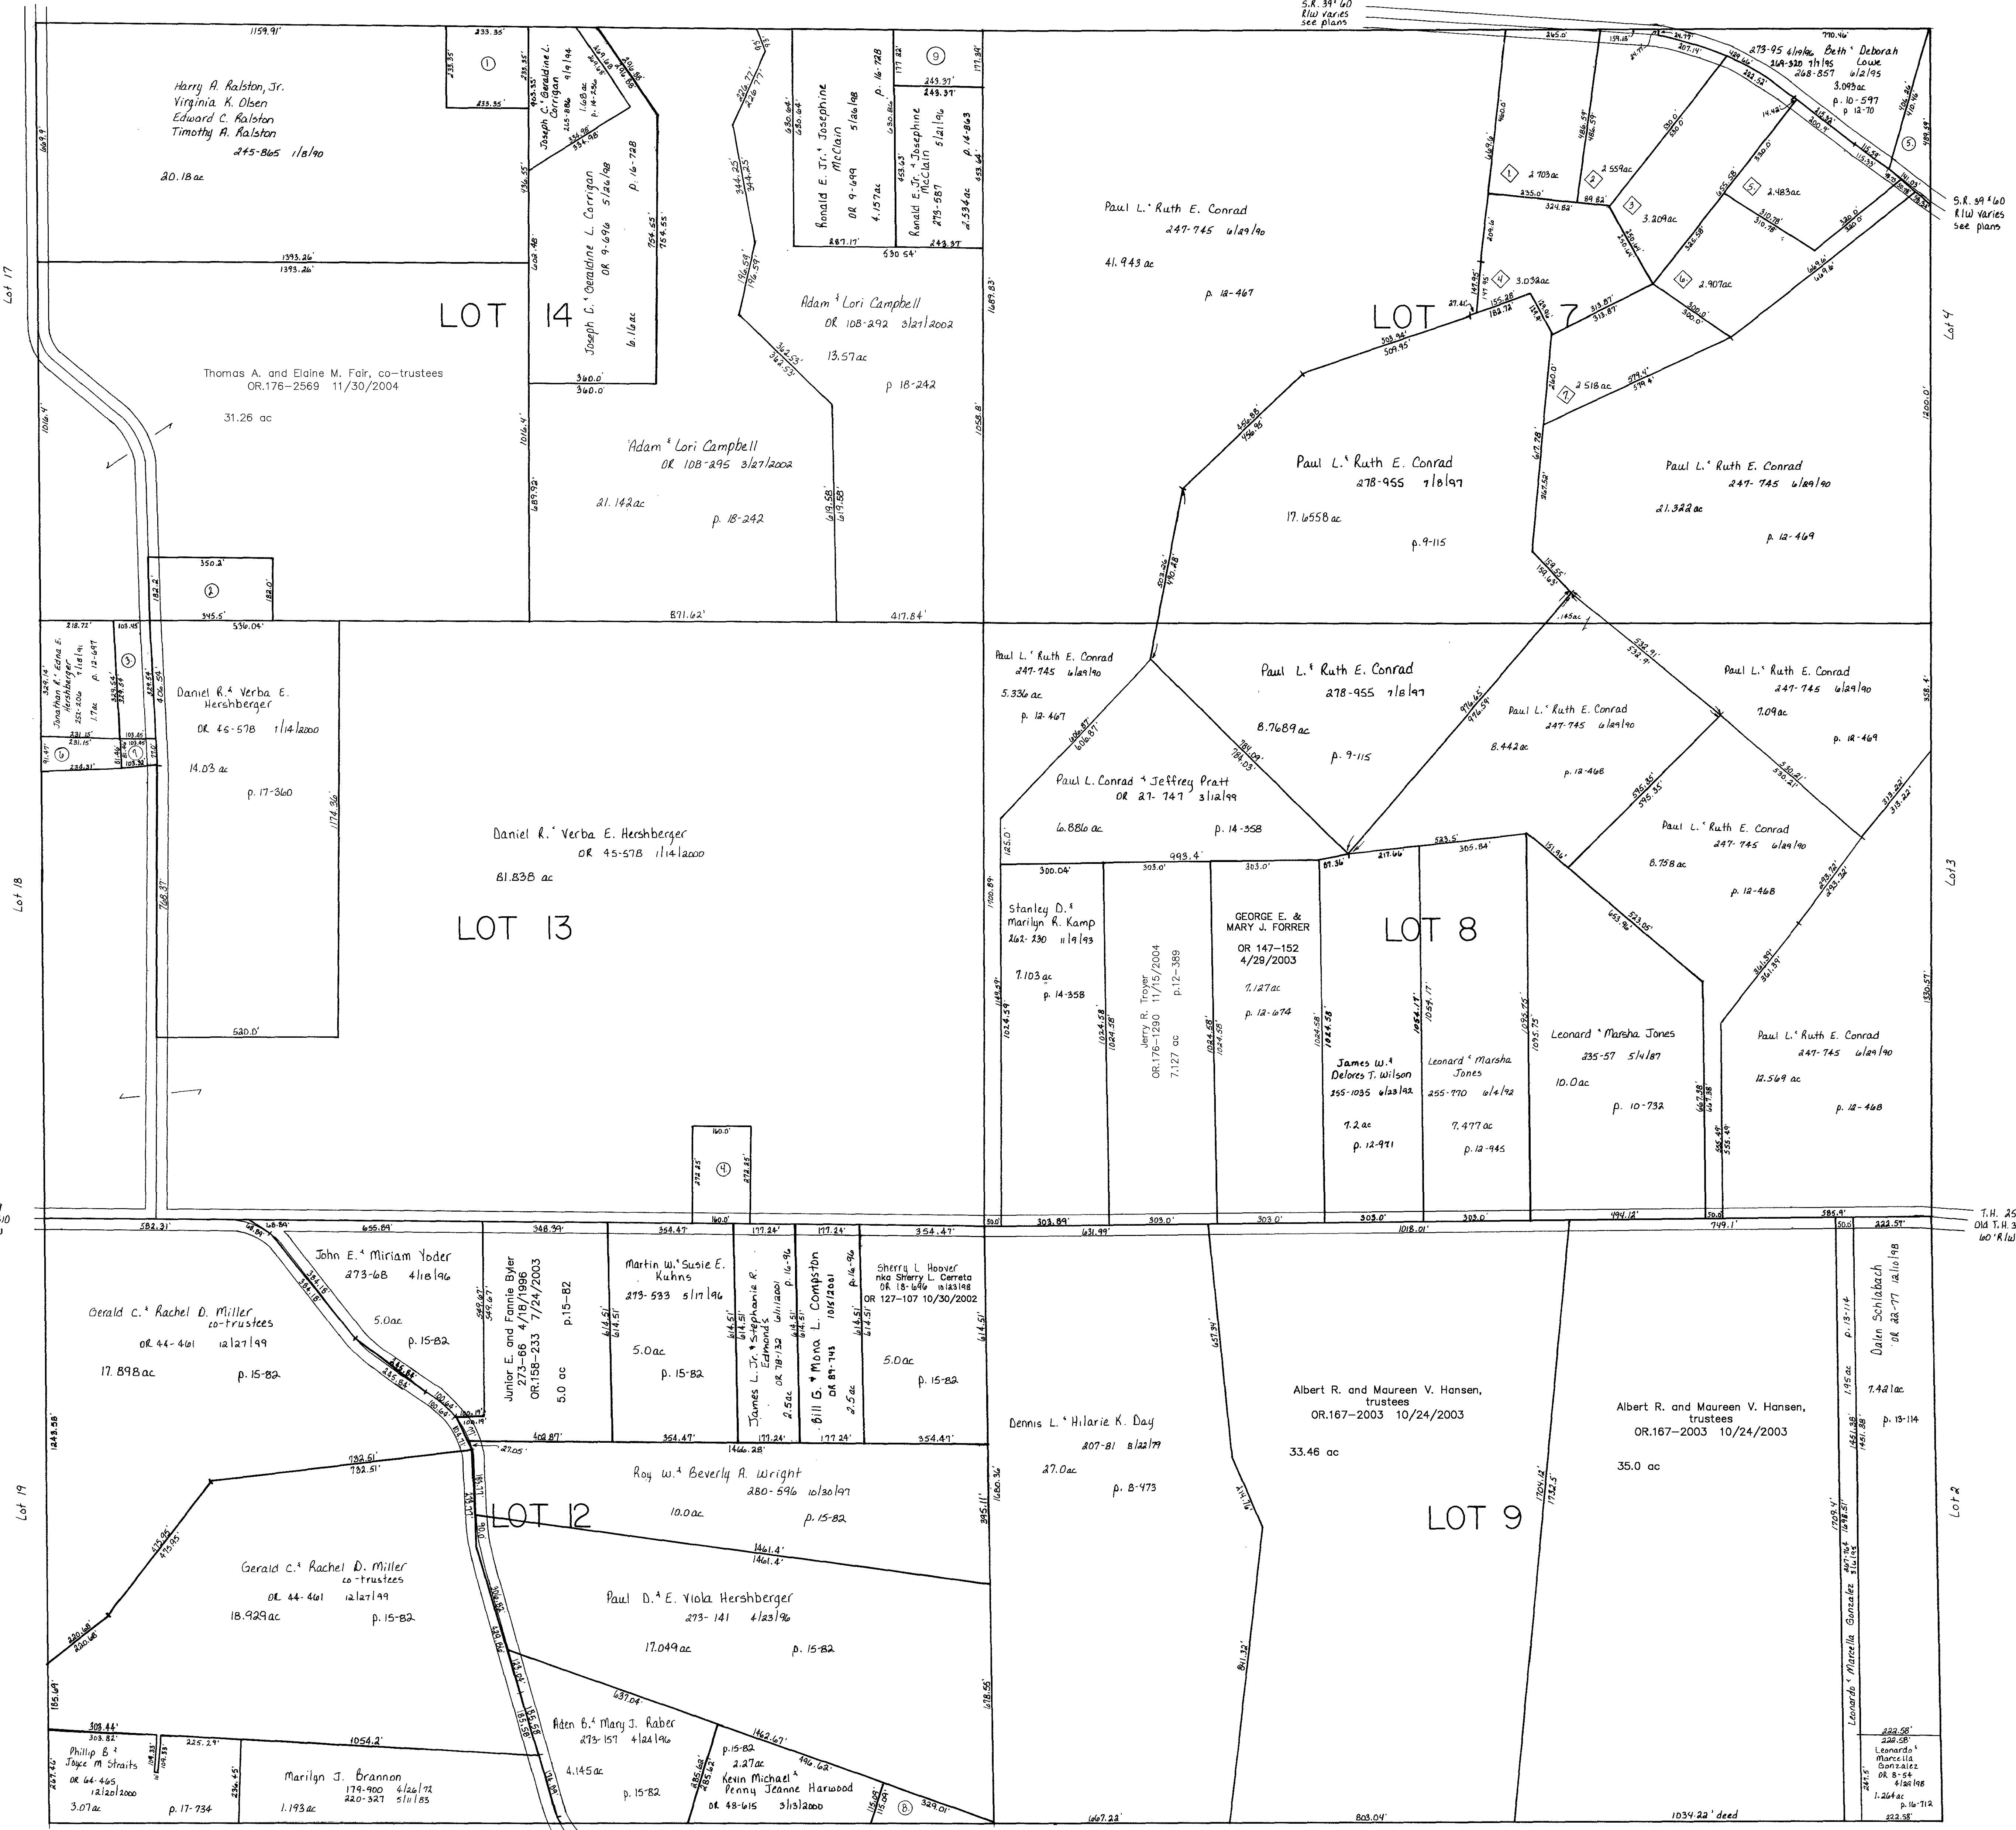

T.H. 257
Old T.H. 452
60' R/W

T.H. 259
Old T.H. 310
60' R/W

Lot 19

Lot 11

Lot 17

Lot 18

Lot 10

◇ The Graven Farm Allotment No. 1
Plat 2-210 Platted in 1868 M-8A

T-9, R-8, 2nd. Qtr.
lots 7, 8, 9, 12, 13, 14
MONROE TWP.

SCALE: 1" = 200'

Last Revision: 11/30/2004

M-88