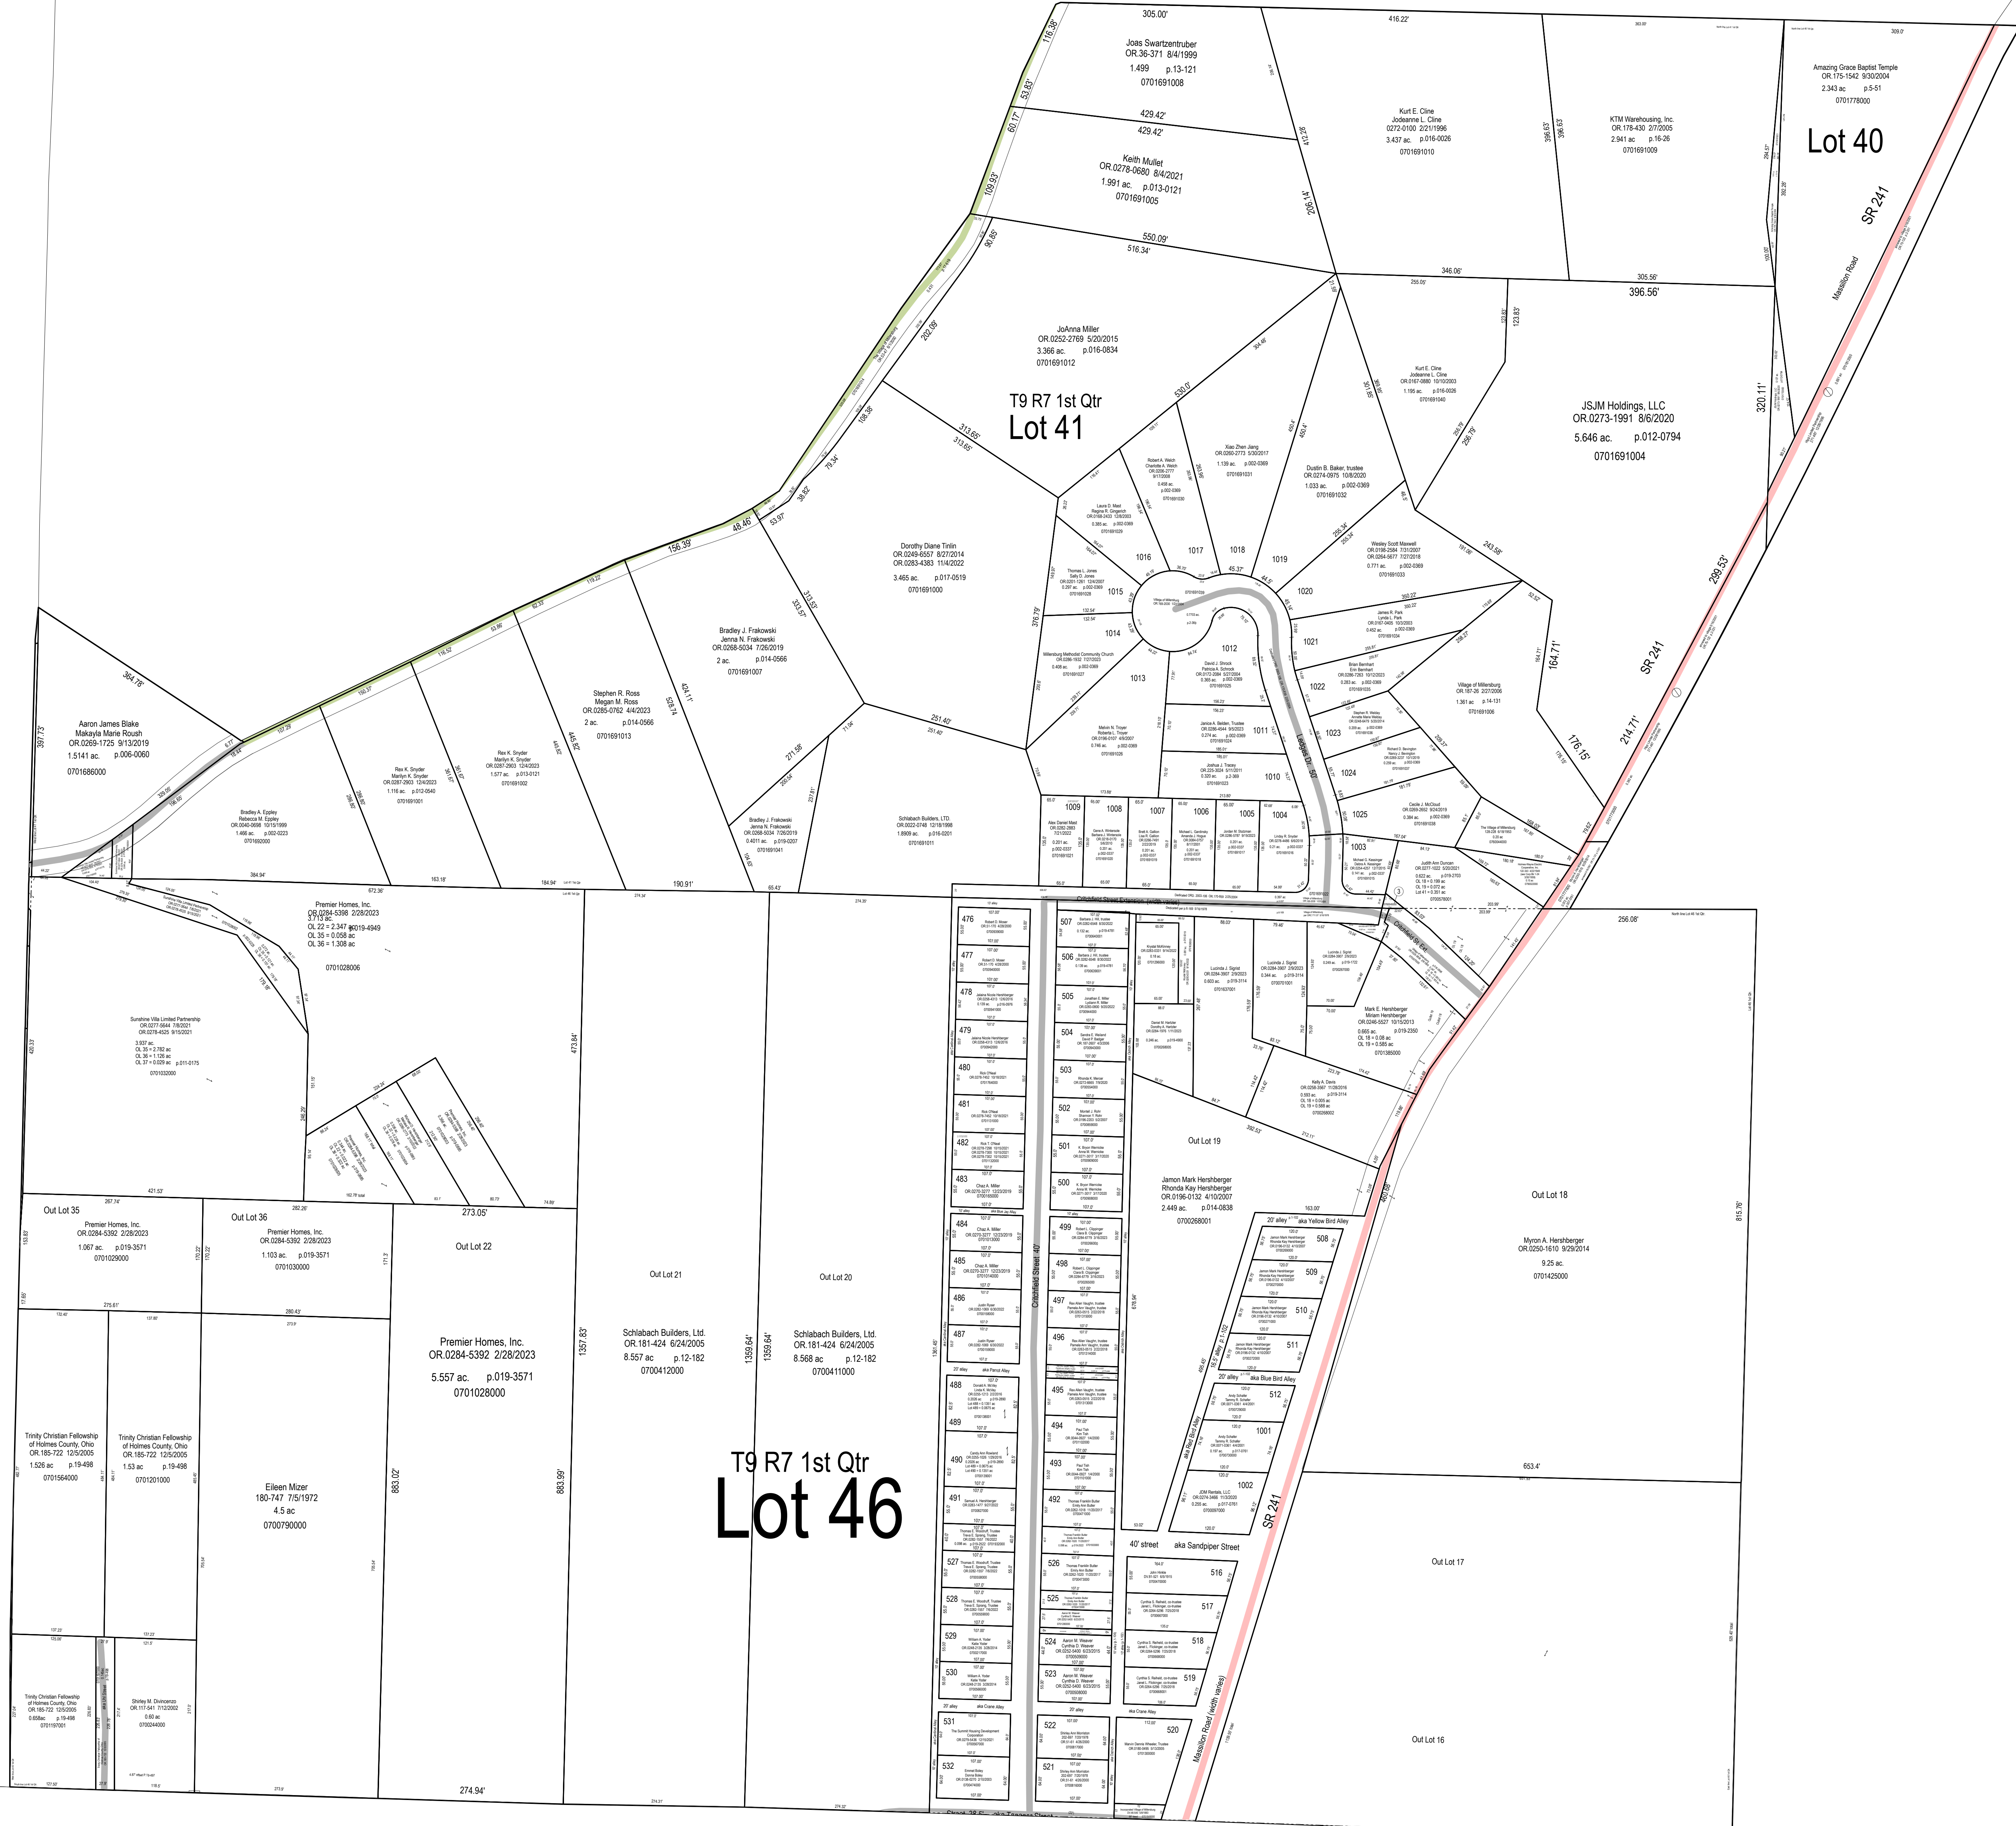

MV-12

MV-15

MV-14

MV-01

MV-03

MV-04

Lot 40

T9 R7 1st Qtr
Lot 41

T9 R7 1st Qtr
Lot 46

Village of Millersburg
Lots 40, 41 & 46
1st Qtr., T-9, R-7
Hardy Twp.
Holmes County, Ohio

MV-02

S.F.T.
new survey required for next transfer

Last Revision: 12/29/2023