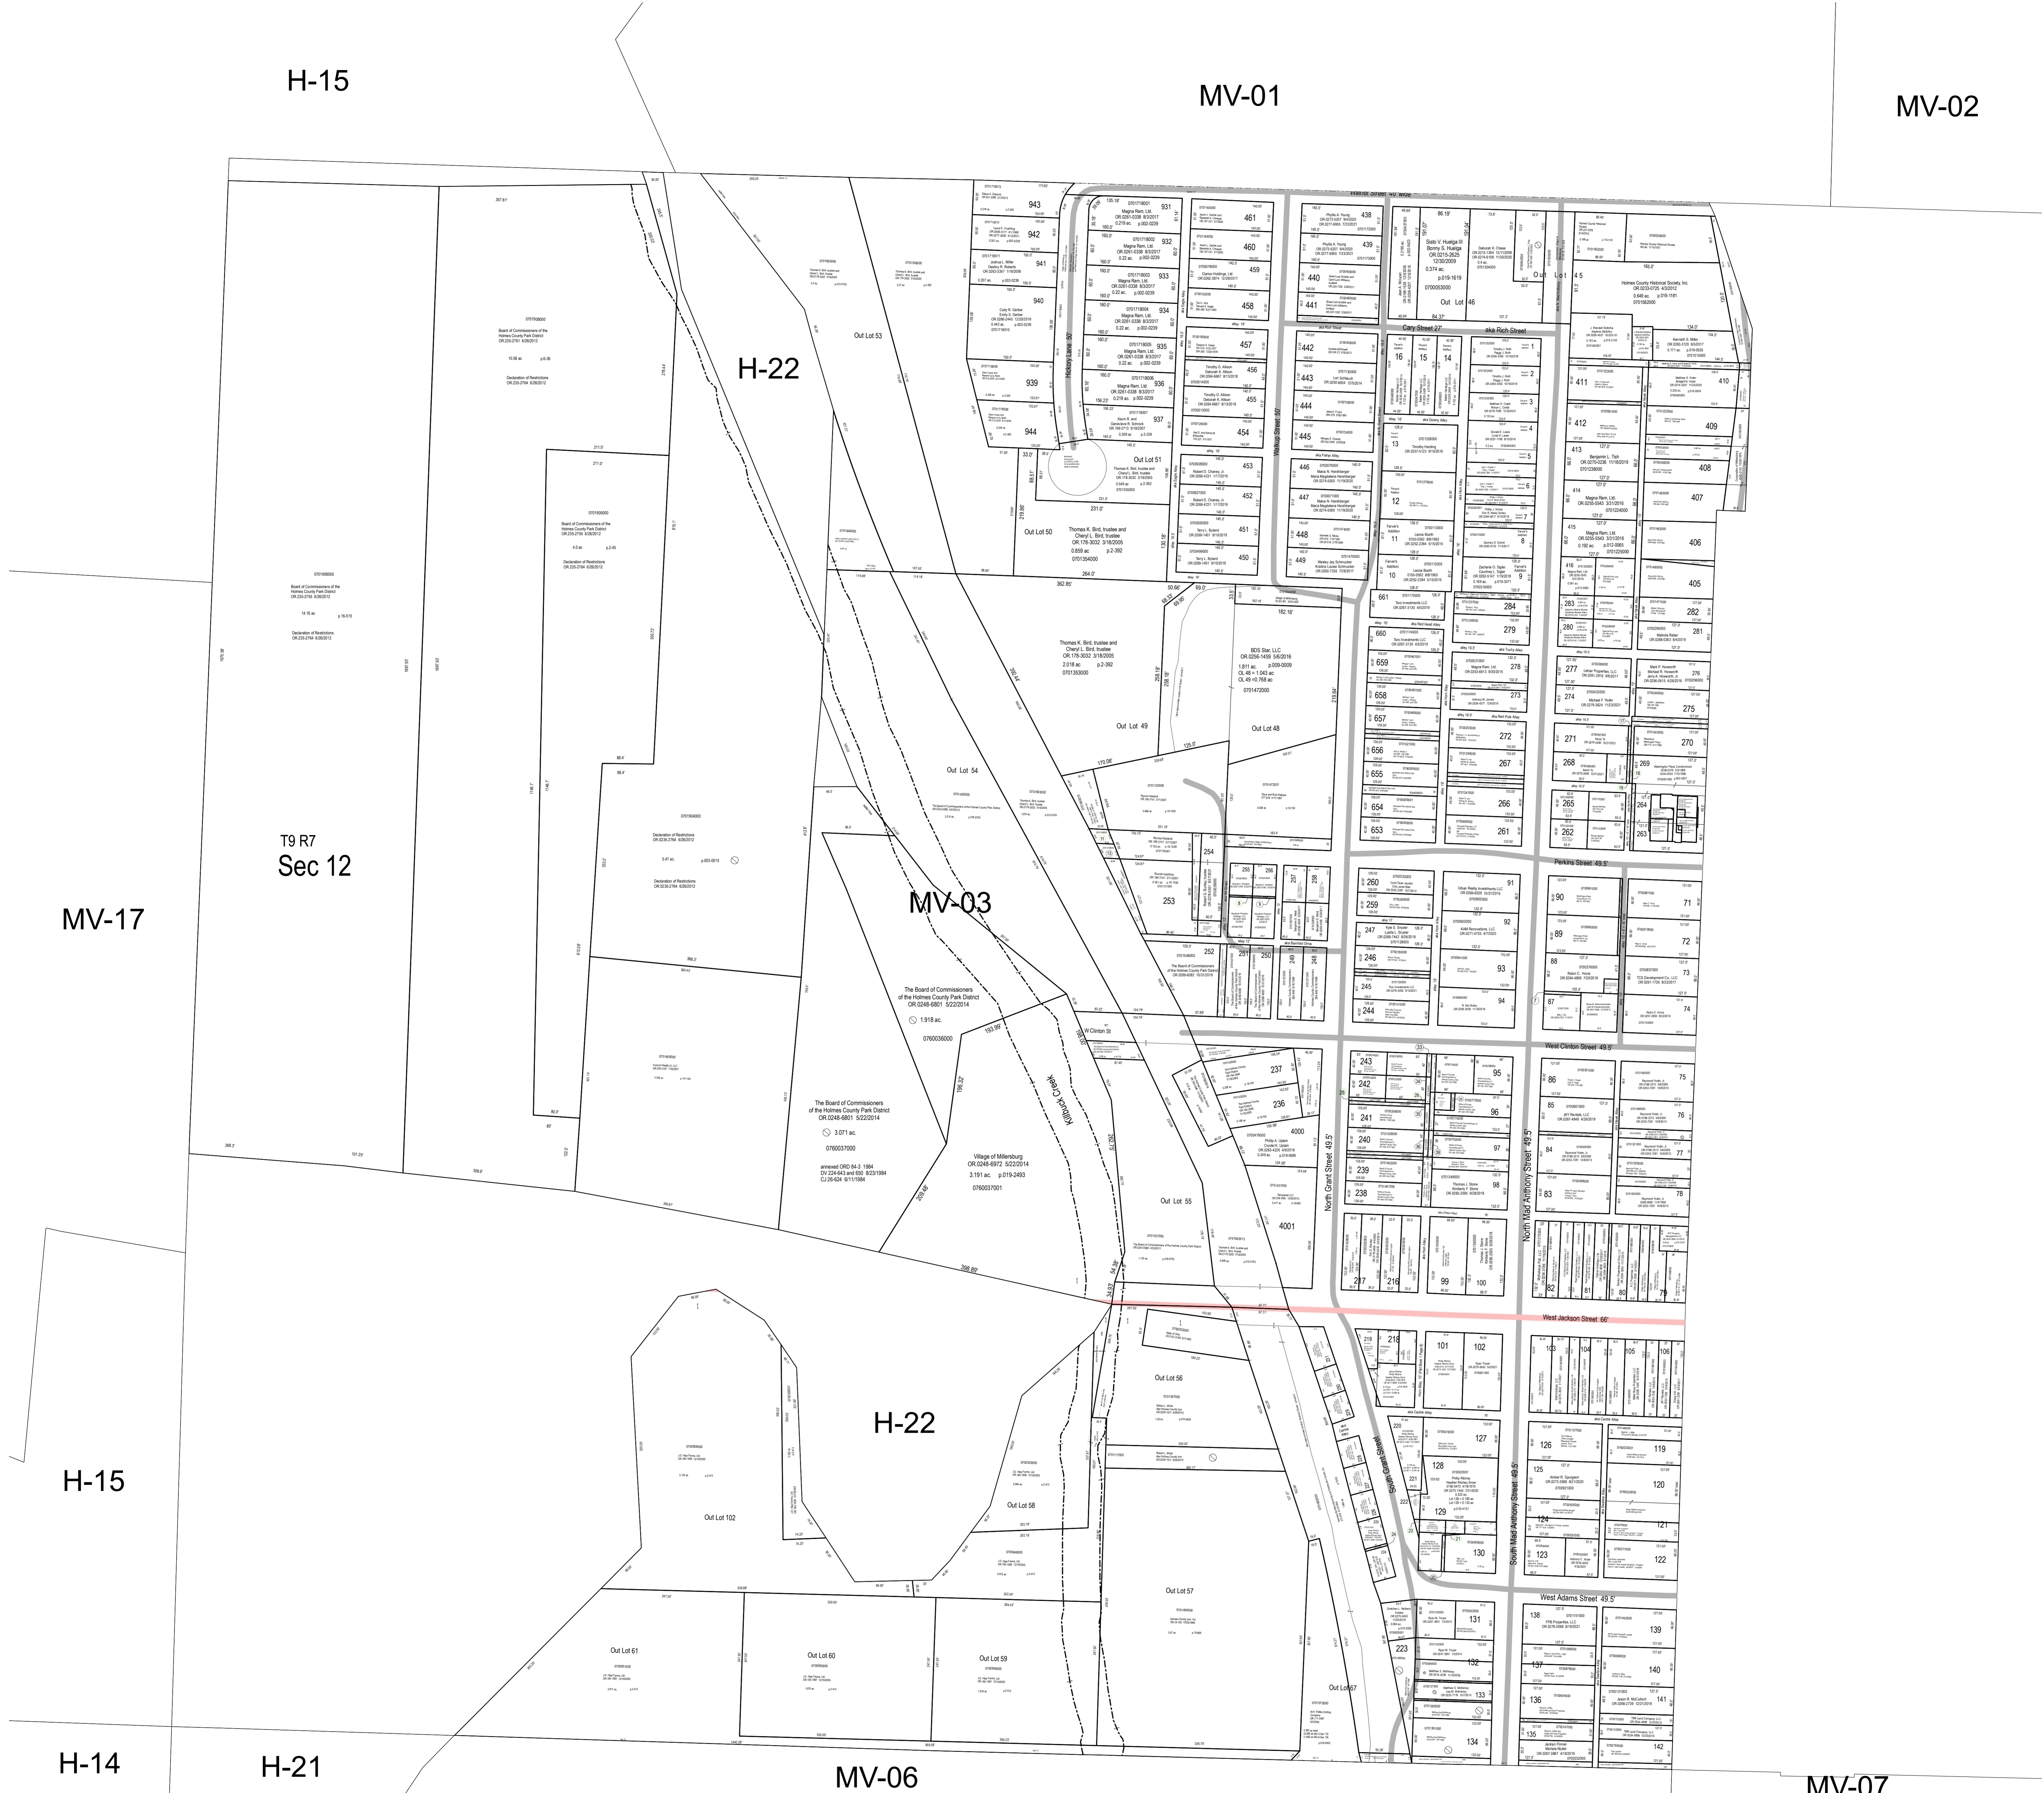

H-15

MV-01

MV-02

MV-17

T9 R7
Sec 12

MV-03

H-15

H-14

H-21

MV-06

MV-07

S.F.T.
new survey required
for next transfer

Last Revision: 1/5/2022

Village of Millersburg
Sec 12, T-9, R-7
Hardy Twp.
Holmes County, Ohio

MV-03