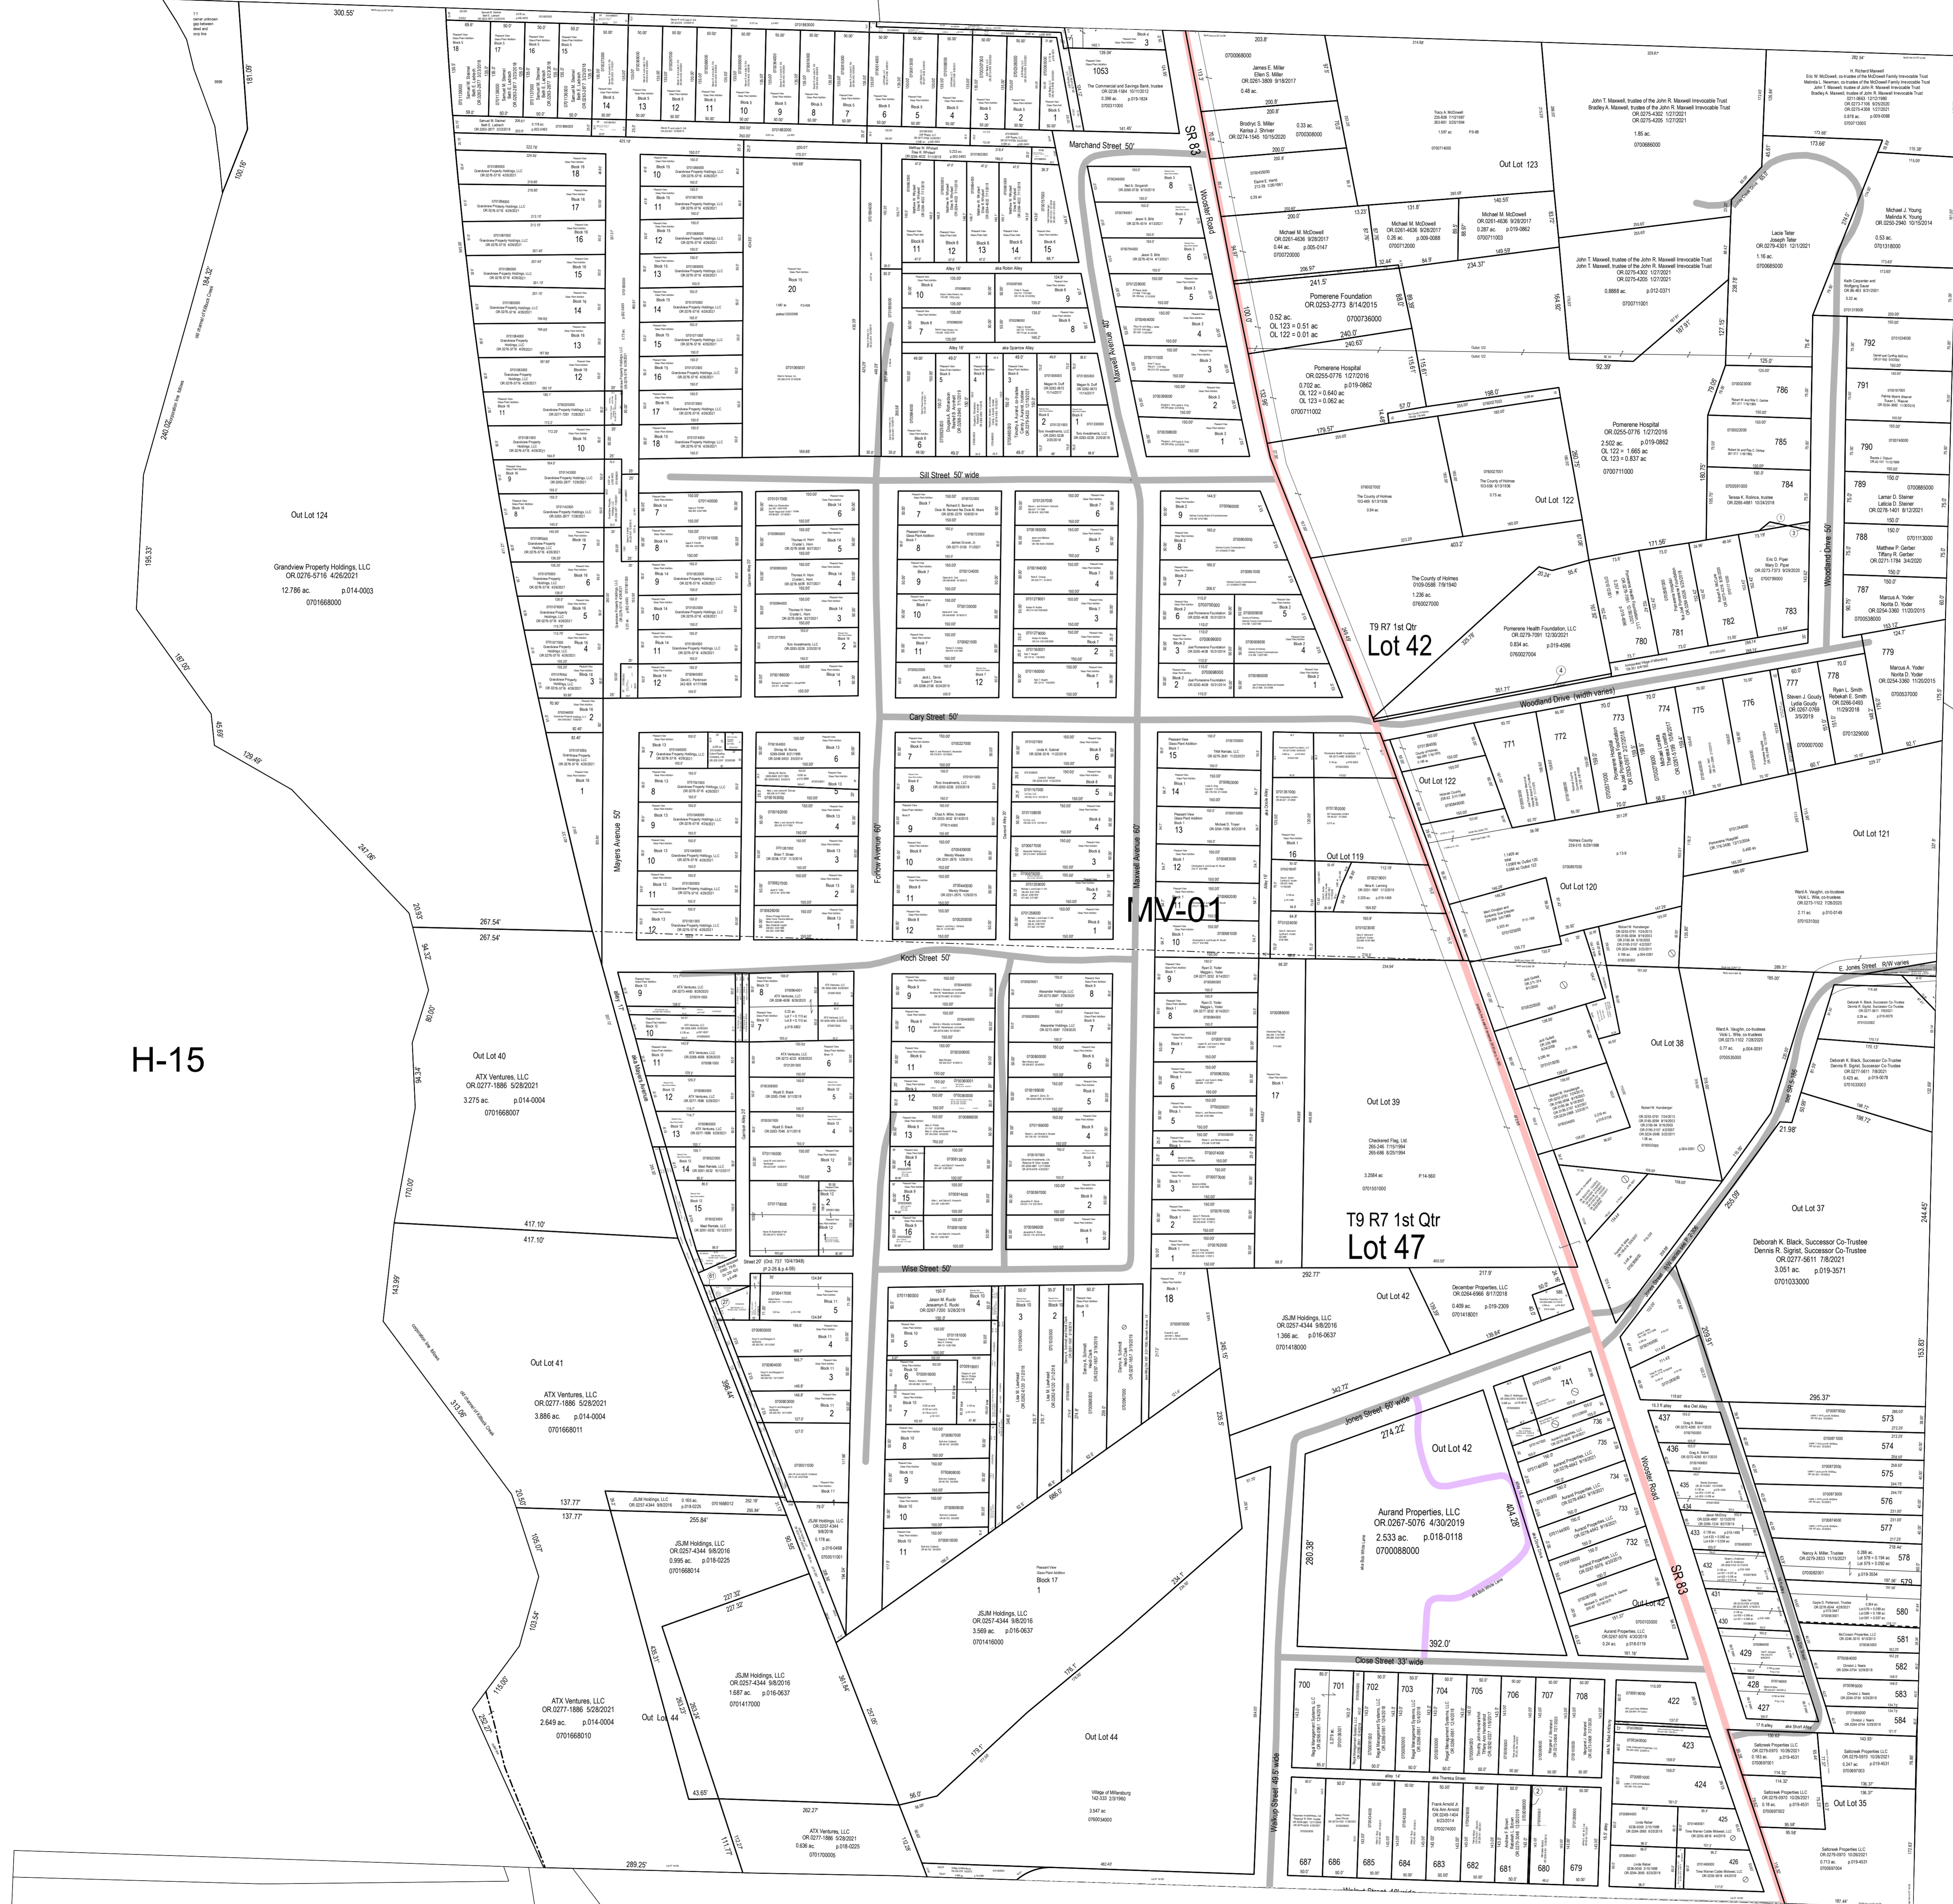

H-16

H-23

MV-12

MV-15

H-22

H-15

MV-02

MV-03

MV-03

Last Revision: 1/5/2022

Village of Millersburg
Lots 42 & 47
1st Qtr., T-9, R-7
Hardy Twp.
Holmes County, Ohio

MV-01