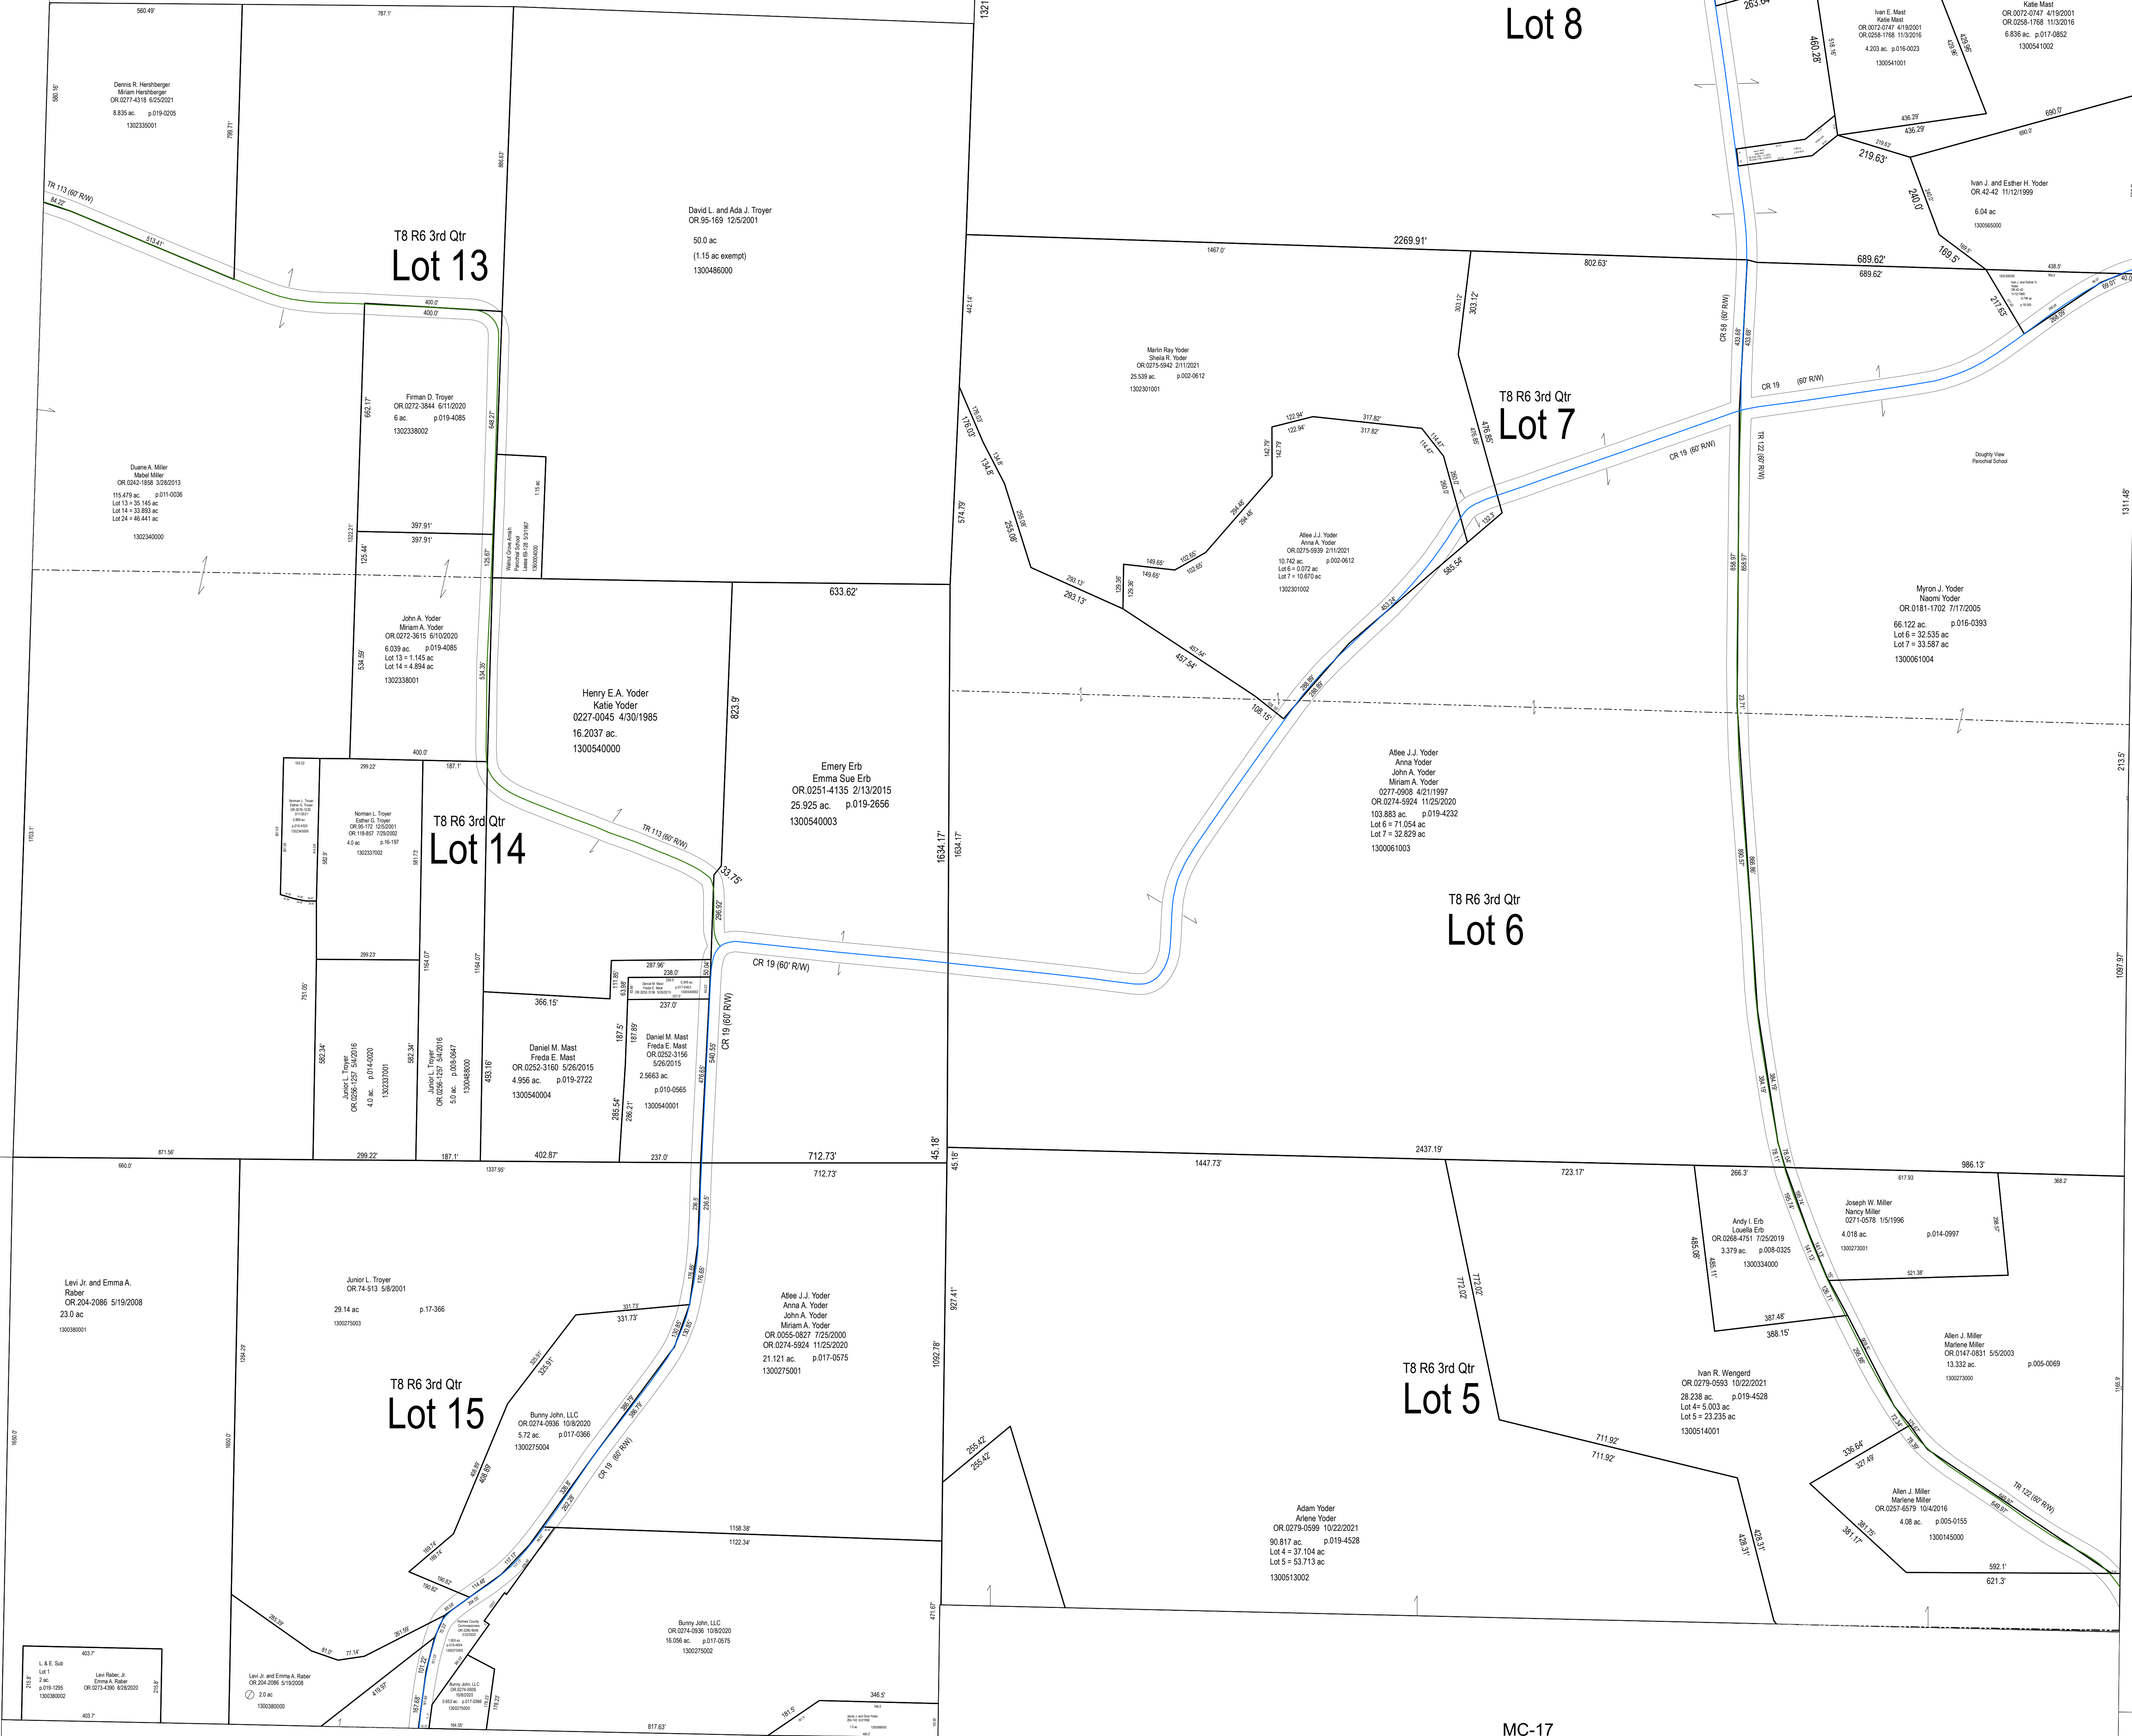

T8 R6 3rd Qtr
Lot 8

T8 R6 3rd Qtr
Lot 7

T8 R6 3rd Qtr
Lot 6

T8 R6 3rd Qtr
Lot 5

T8 R6 3rd Qtr
Lot 13

T8 R6 3rd Qtr
Lot 14

T8 R6 3rd Qtr
Lot 15

S.F.T.
new survey required for next transfer

Last Revision: 1/3/2023

**Lots 5, 6, 7 & 8
Lots 13, 14 & 15
3rd Qtr., T-8, R-6
Mechanic Twp.
Holmes County, Ohio**

MC-18