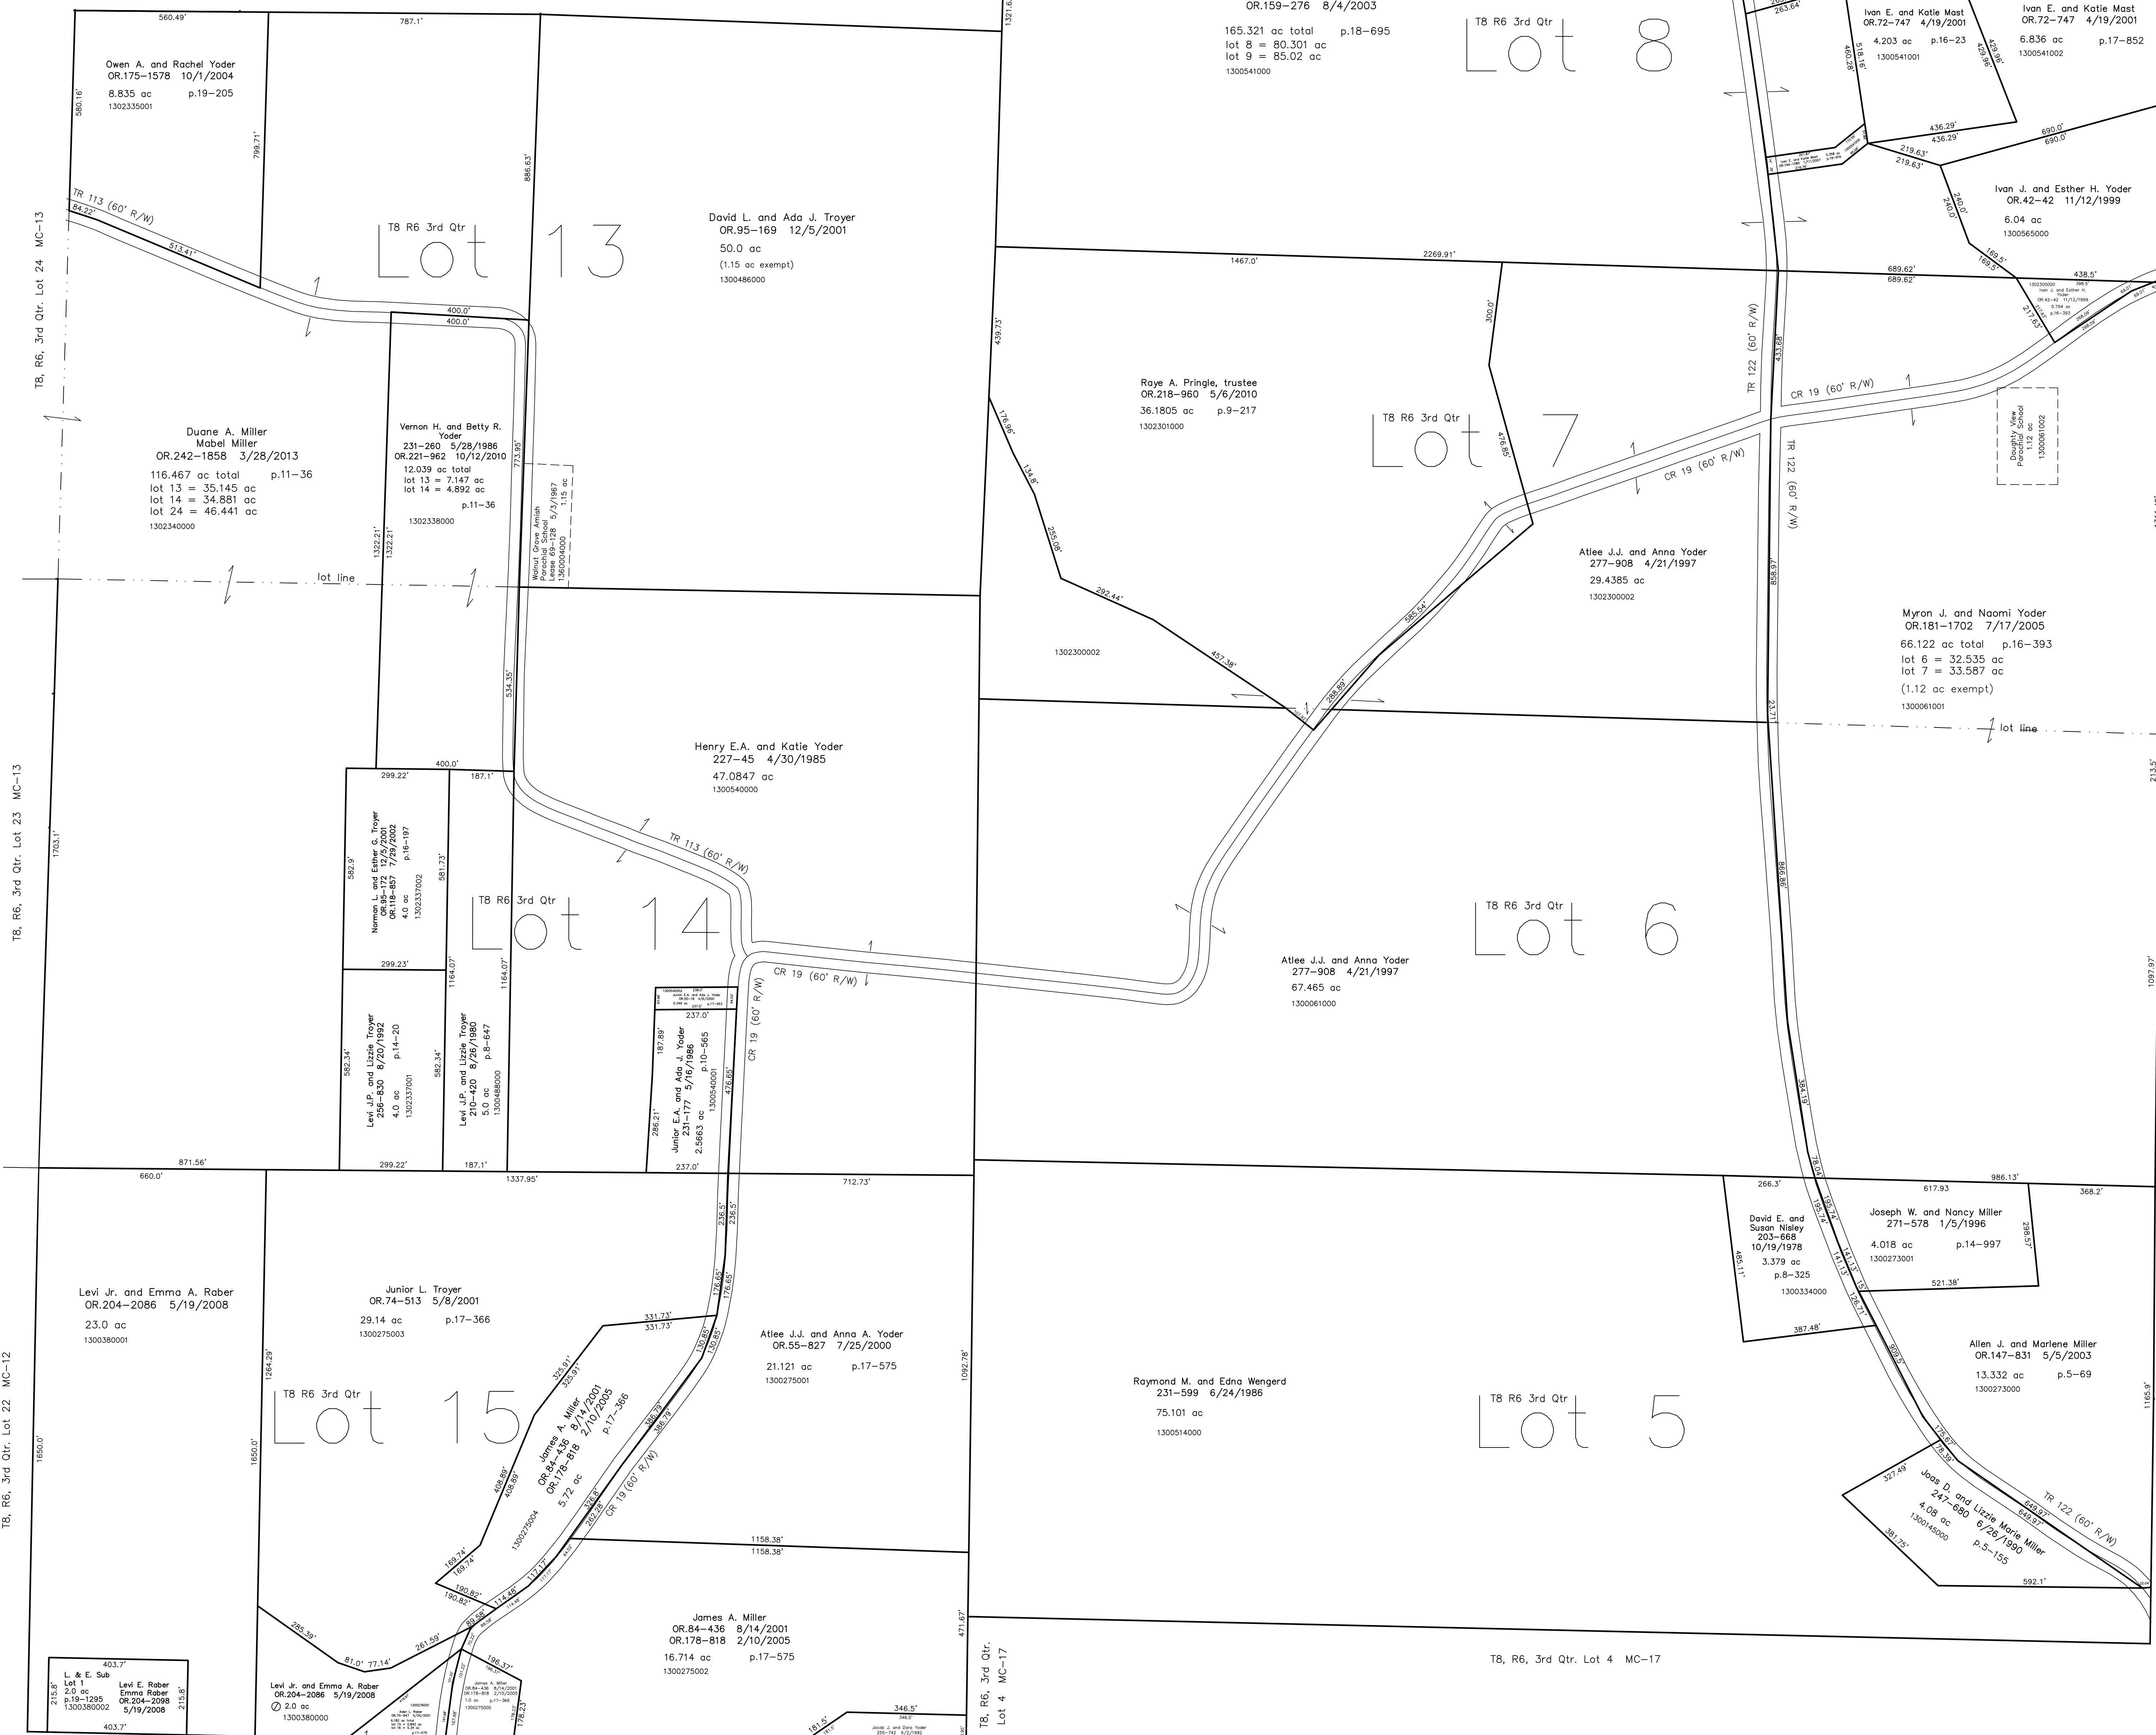

Lot 13

Lot 8

Lot 7

Lot 6

Lot 5

Lot 15

Lot 14

T8, R6, 3rd Qtr. Lot 12 MC-19

T8, R6, 3rd Qtr. Lot 9 MC-19

T8, R6, 3rd Qtr. Lot 23 MC-13

T8, R6, 3rd Qtr. Lot 22 MC-12

T8, R6, 3rd Qtr. Lot 13 MC-25

T8, R6, 3rd Qtr. Lot 16 MC-17

L. & E. Subdivision Plat 19-1295 Platted 4/24/2008

Last Revision: 3/28/2013

T-8, R-6, 3rd.Qtr. Lots 5,6,7,8,13,14,15 Mechanic Twp. Holmes County, Ohio

new survey required for next transfer

MC-18