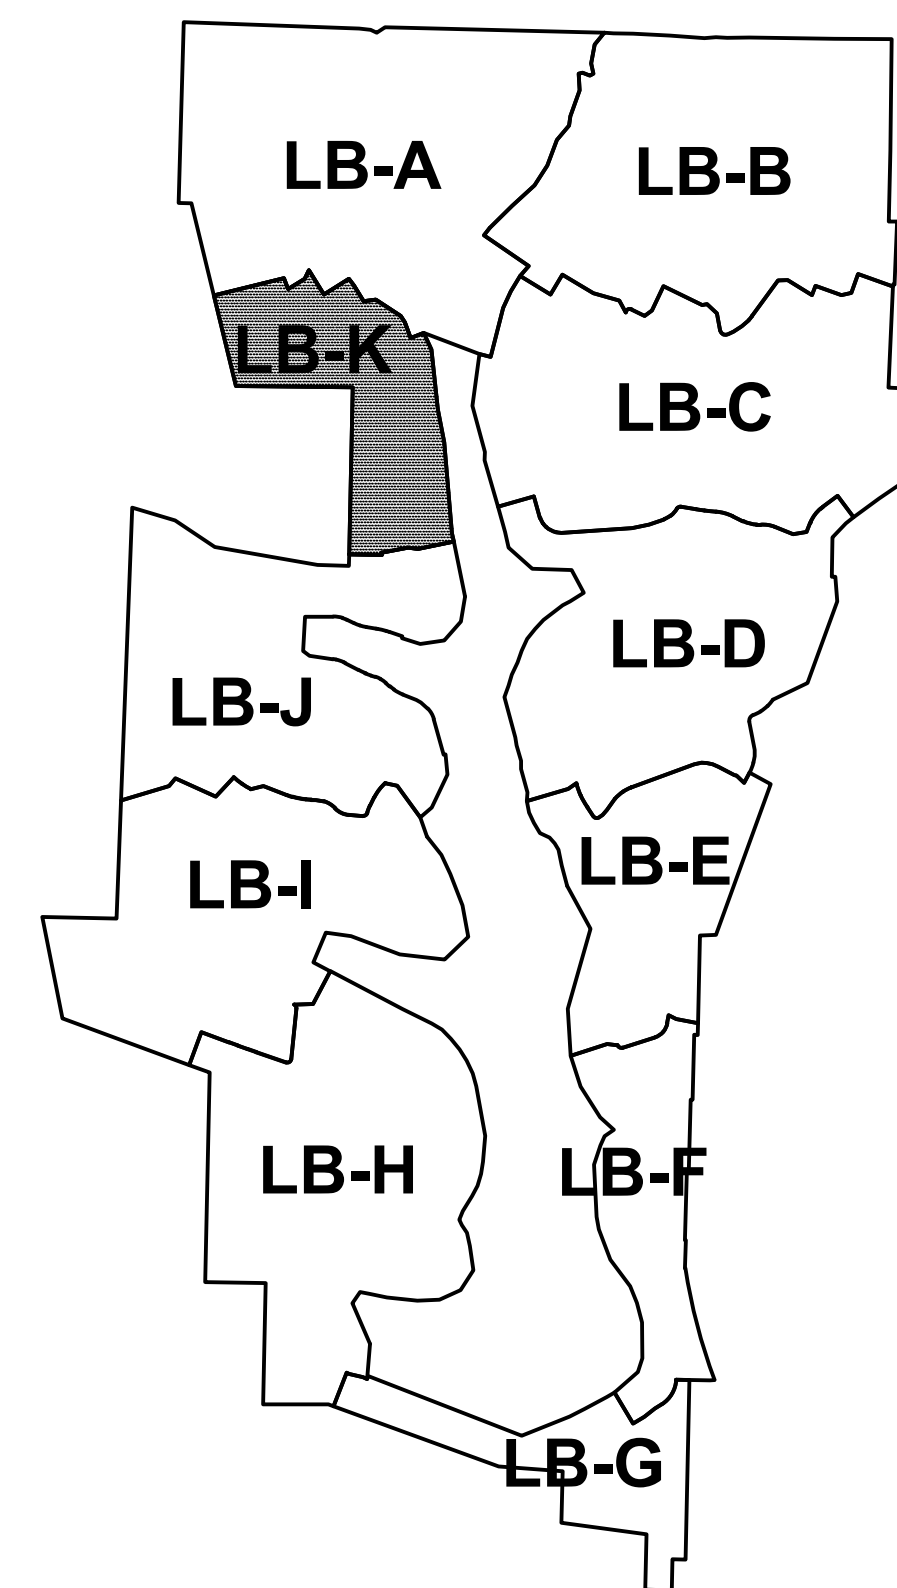

Last Revision: 11/13/2013

LAKE BUCKHORN SUBDIVISION
(PLAT SHEET 11)

MECHANIC TWP.
HOLMES COUNTY, OHIO

LB-K