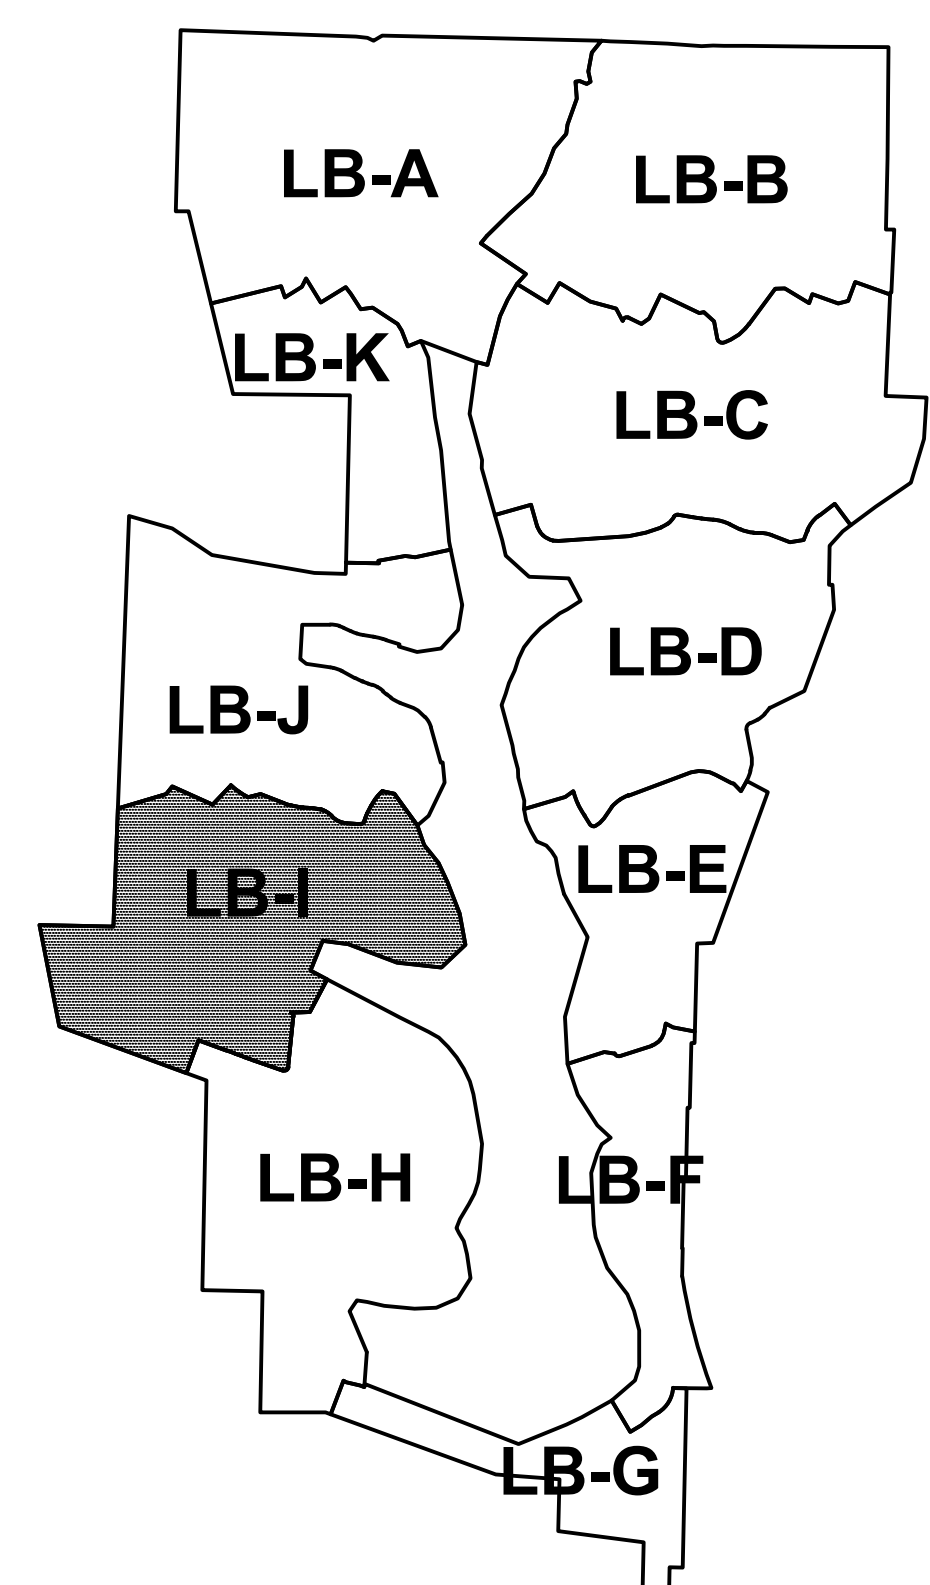

Last Revision: 10/29/2013

LAKE BUCKHORN SUBDIVISION
(PLAT SHEET 16)

MECHANIC TWP. HOLMES COUNTY, OHIO

LB-I