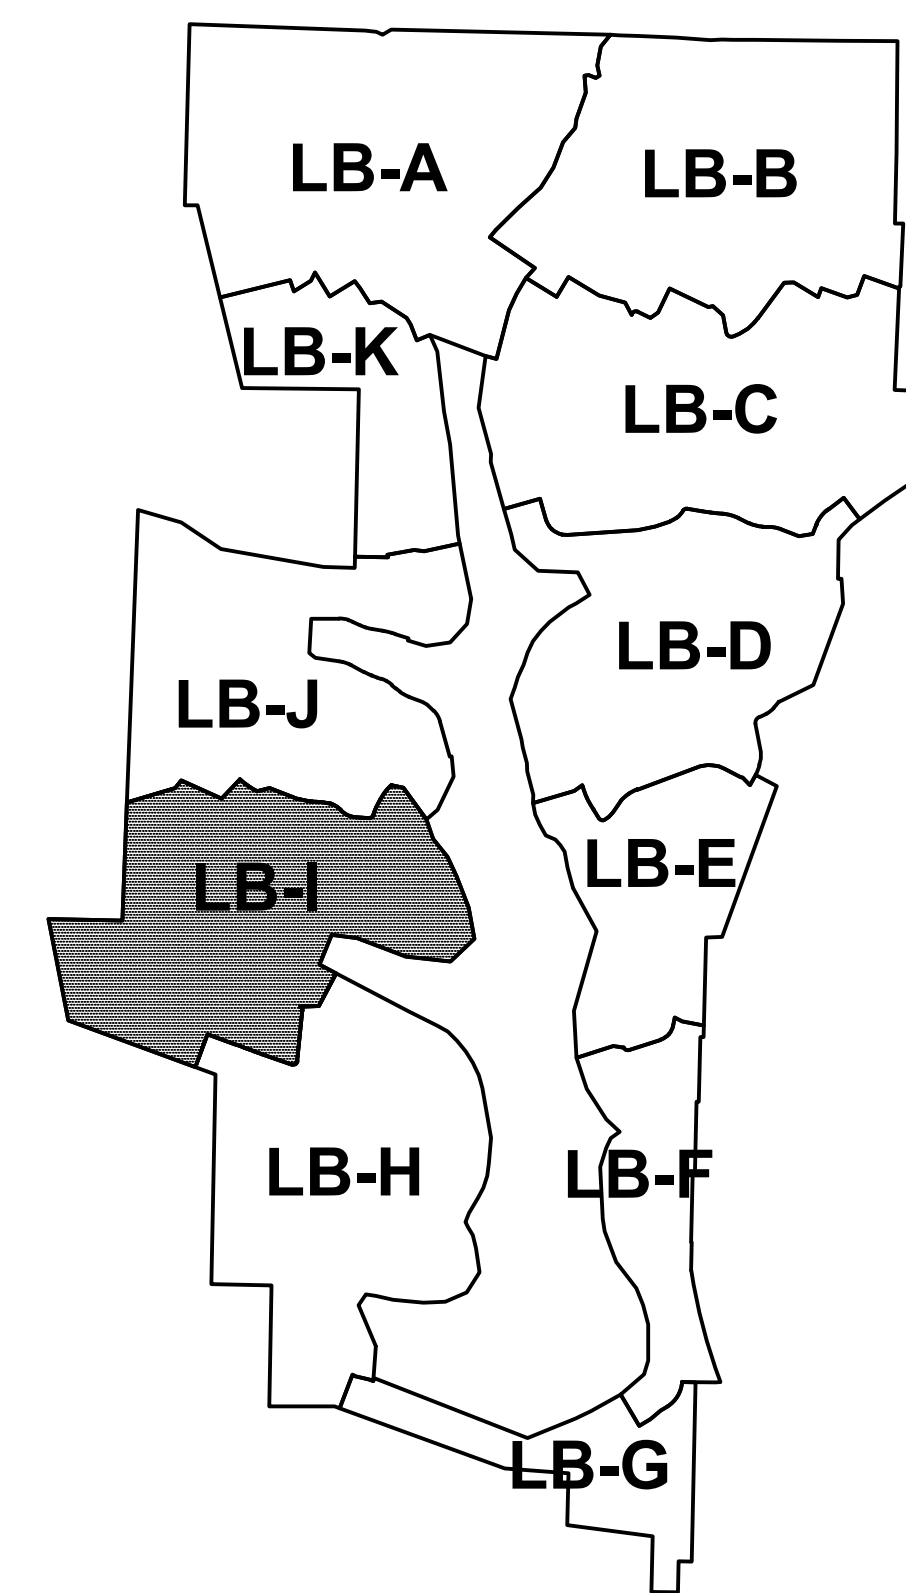

Last Revision: 10/26/2012

LAKE BUCKHORN SUBDIVISION
(PLAT SHEET 16)

MECHANIC TWP.
HOLMES COUNTY, OHIO

LB-I