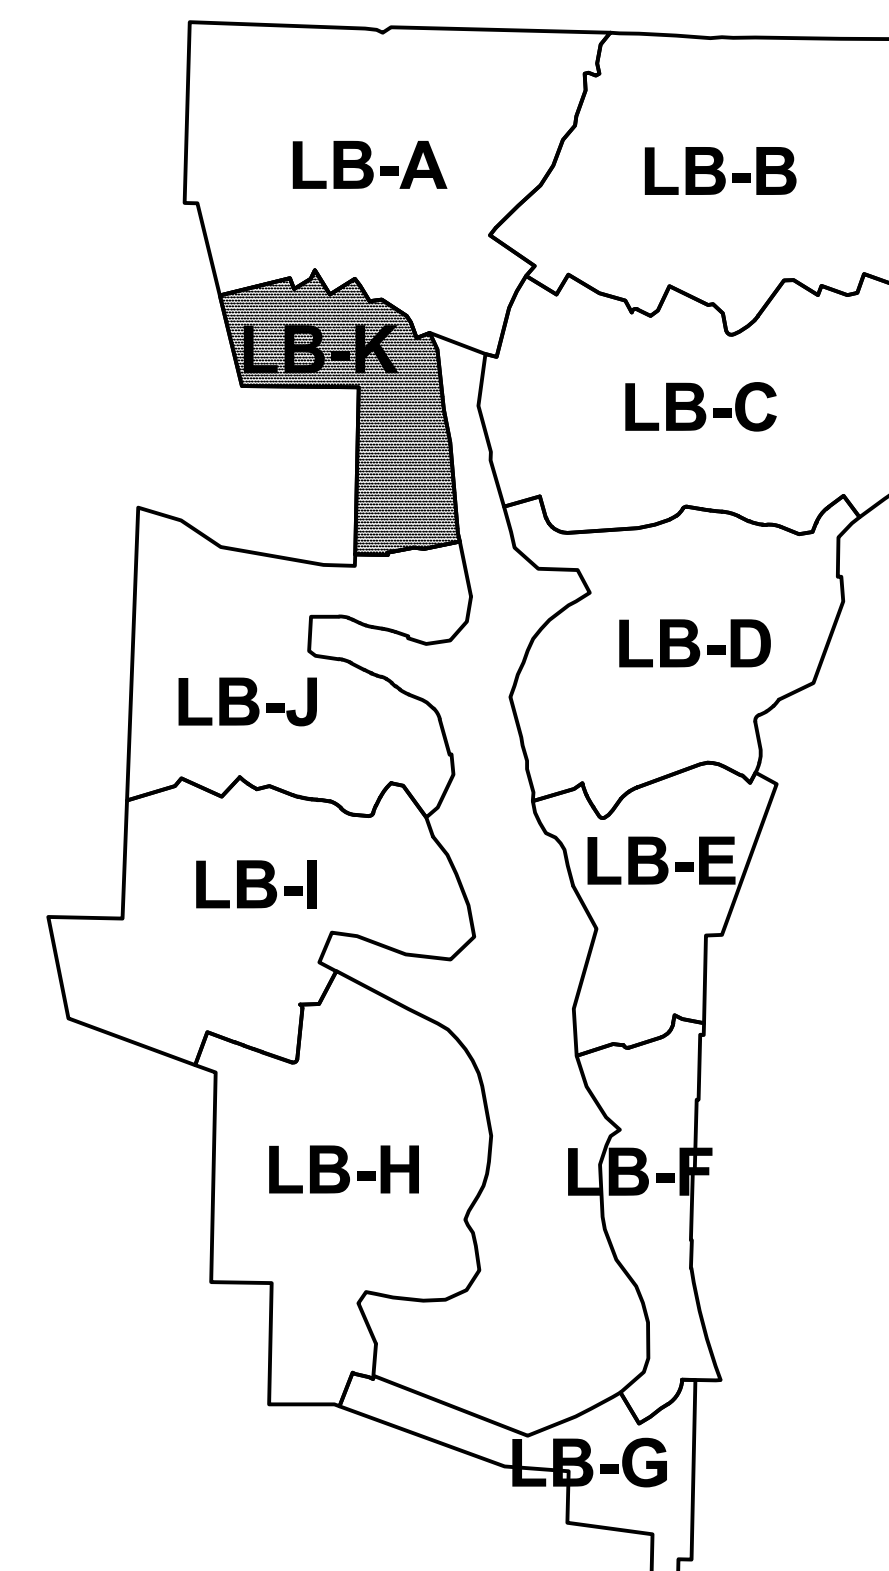

Last Revision: 7/15/2011

**LAKE BUCKHORN
SUBDIVISION
(PLAT SHEET 11)**

**MECHANIC TWP.
HOLMES COUNTY, OHIO**

LB-K