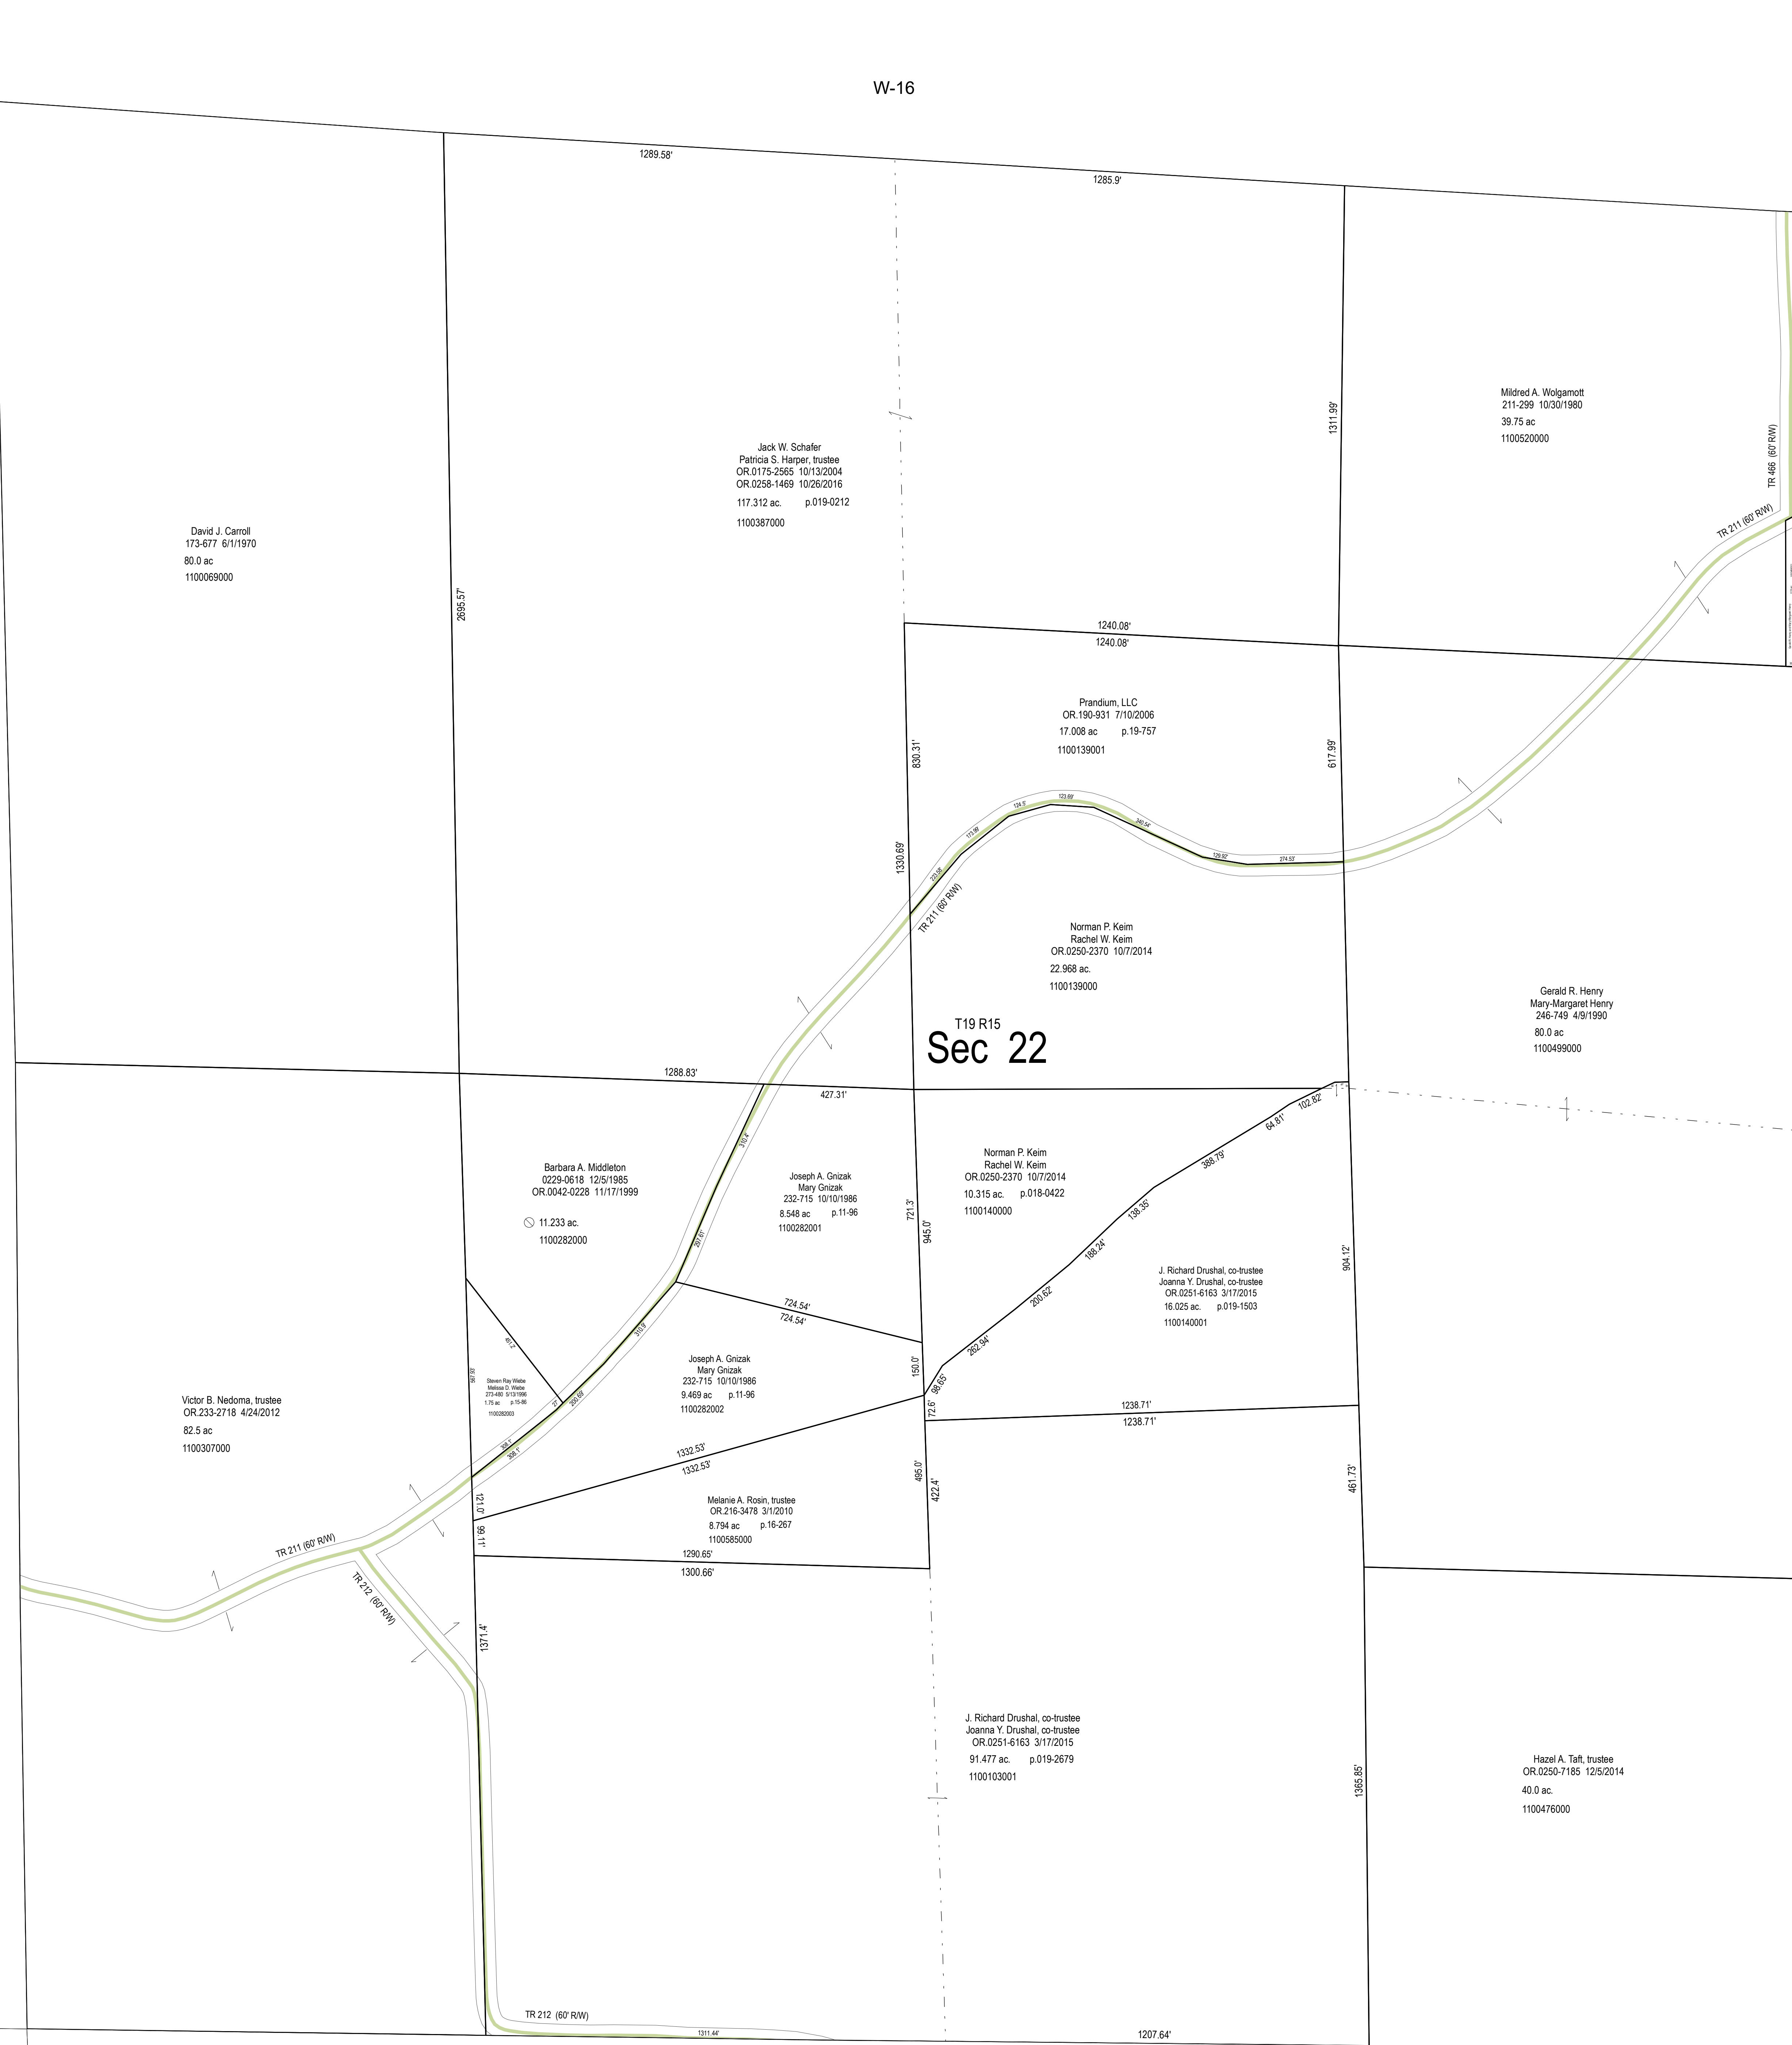

W-11

W-16

W-21

KX-30

KX-34

KX-30

KX-31

KX-12

S.F.T.
new survey required
for next transfer

Last Revision: 1/3/2019

Sec. 22, T-19, R-15
Knox Twp.
Holmes County, Ohio

KX-32