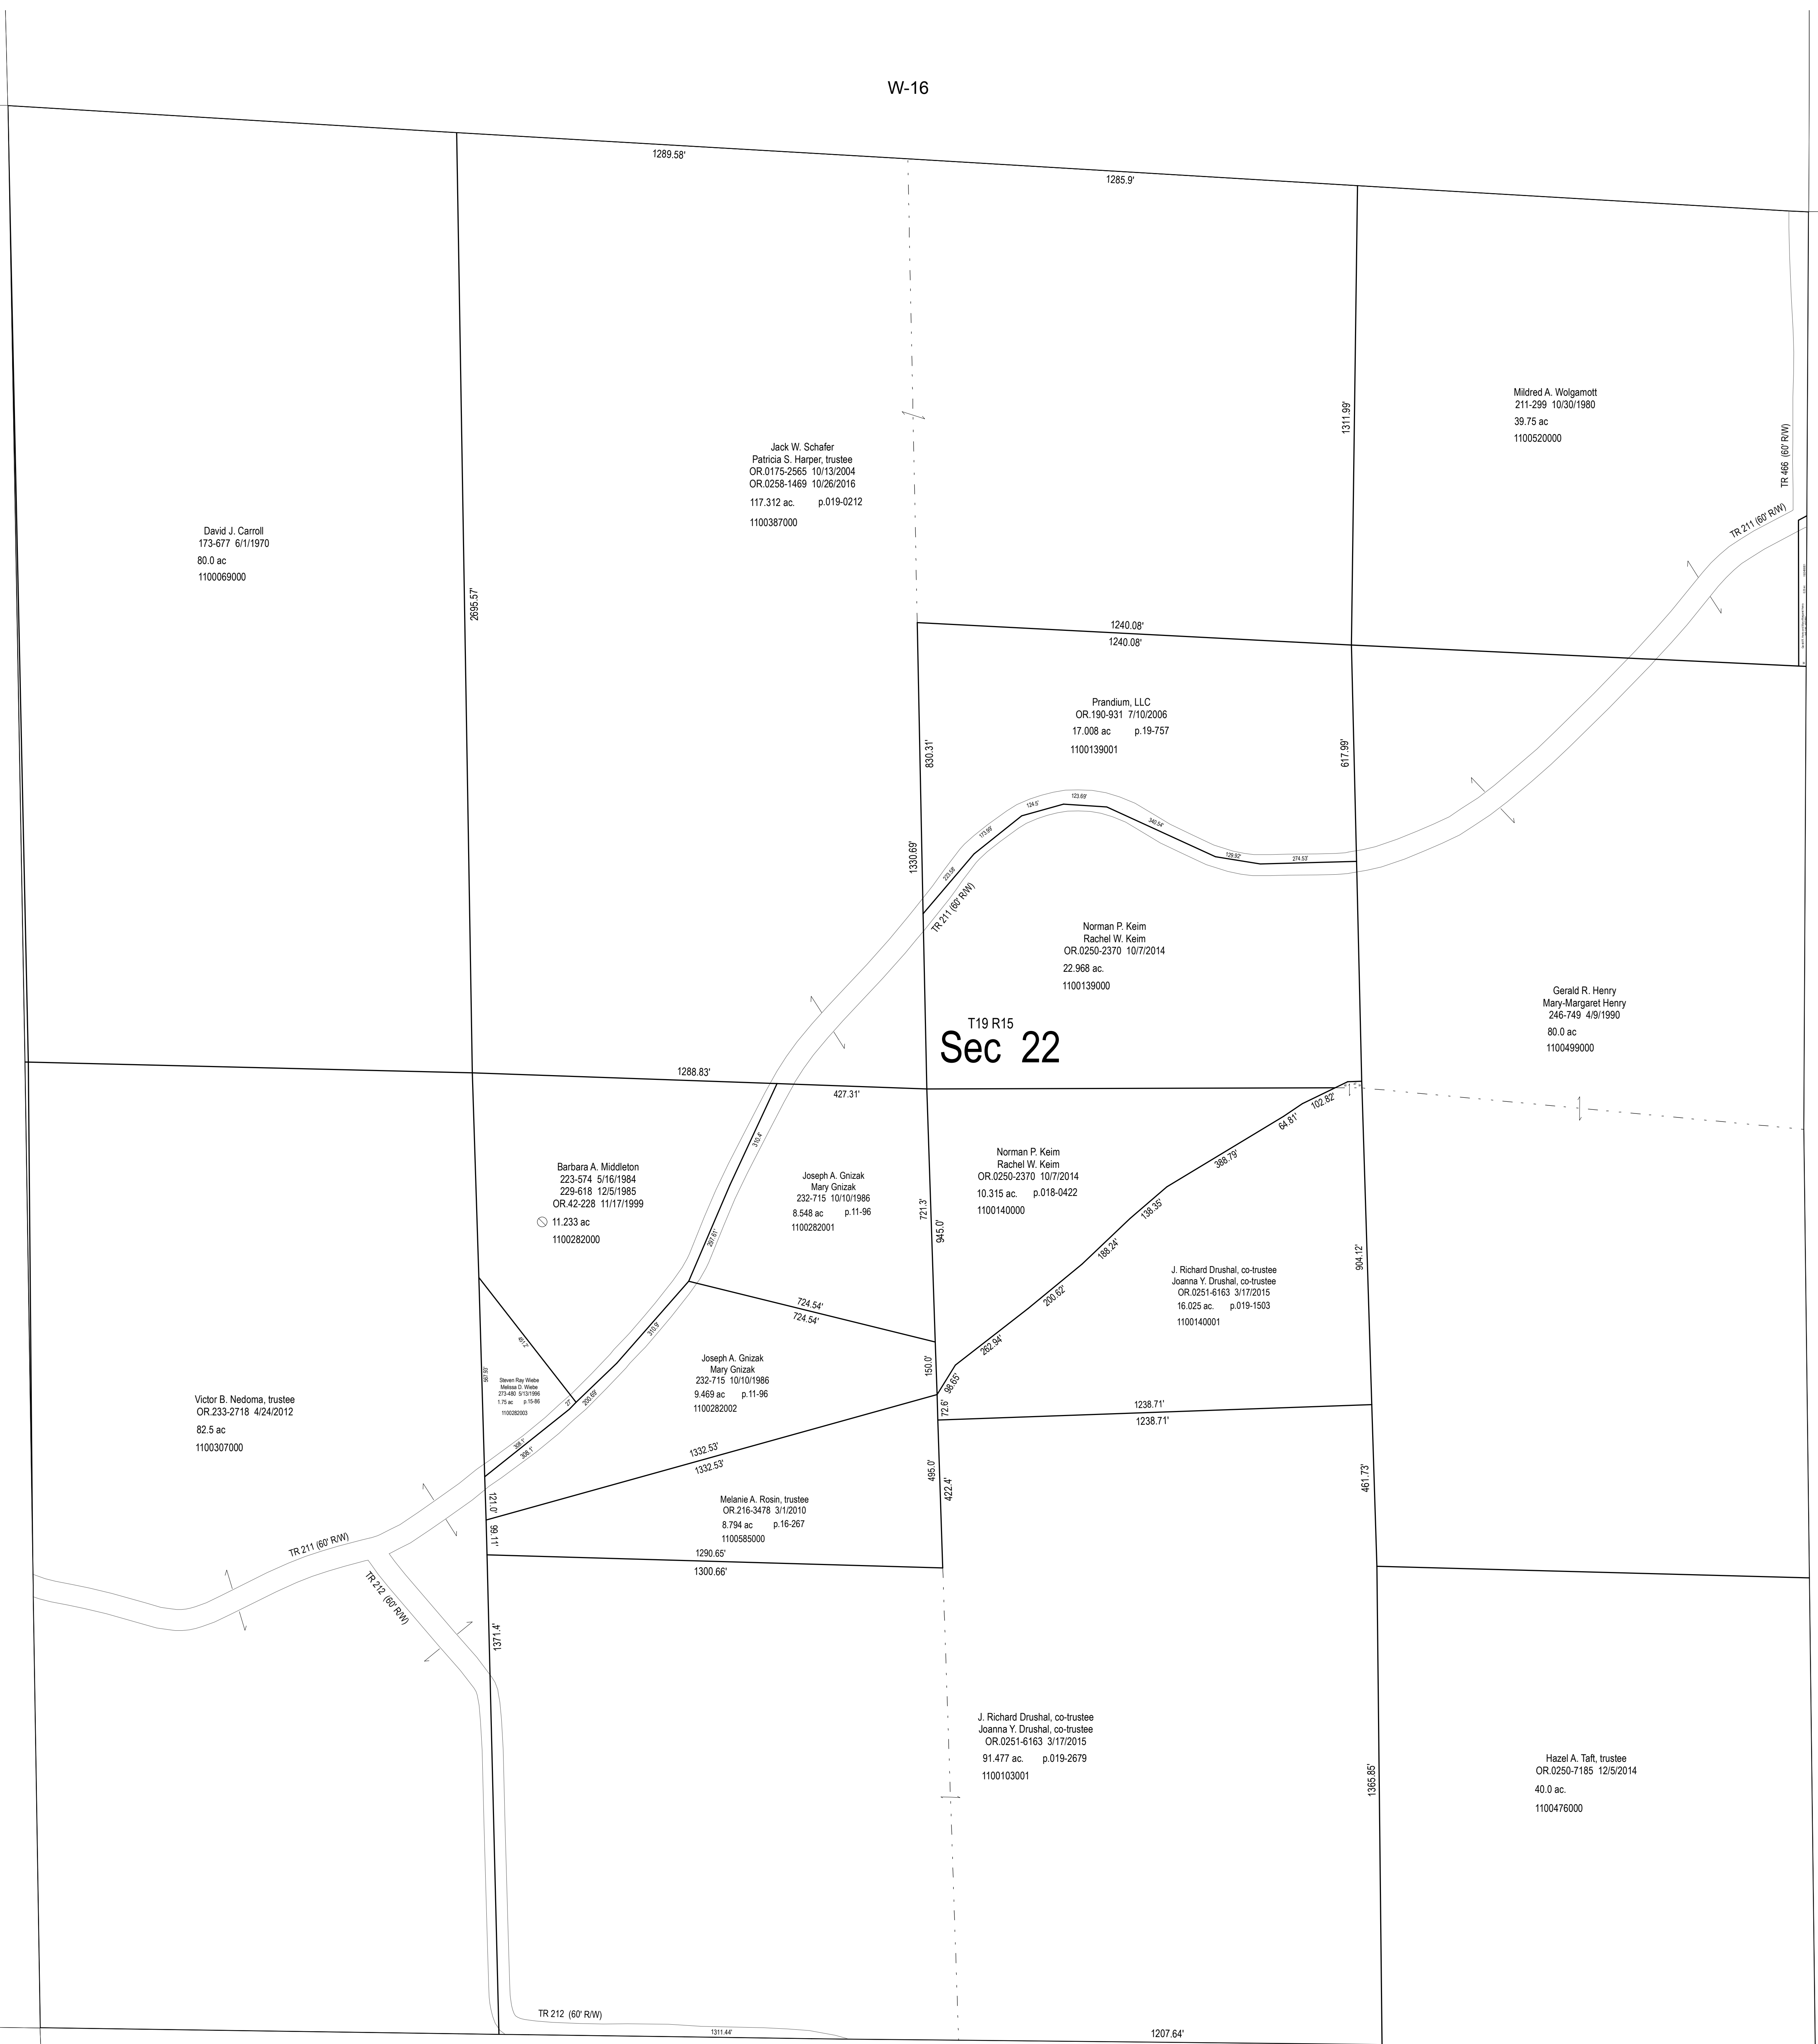

W-11

W-16

W-21

KX-30

KX-34

KX-29

KX-31

KX-12

S.F.T.
new survey required for next transfer

Last Revision: 12/30/2016

Sec. 22, T-19, R-15
Knox Twp.
Holmes County, Ohio

KX-32