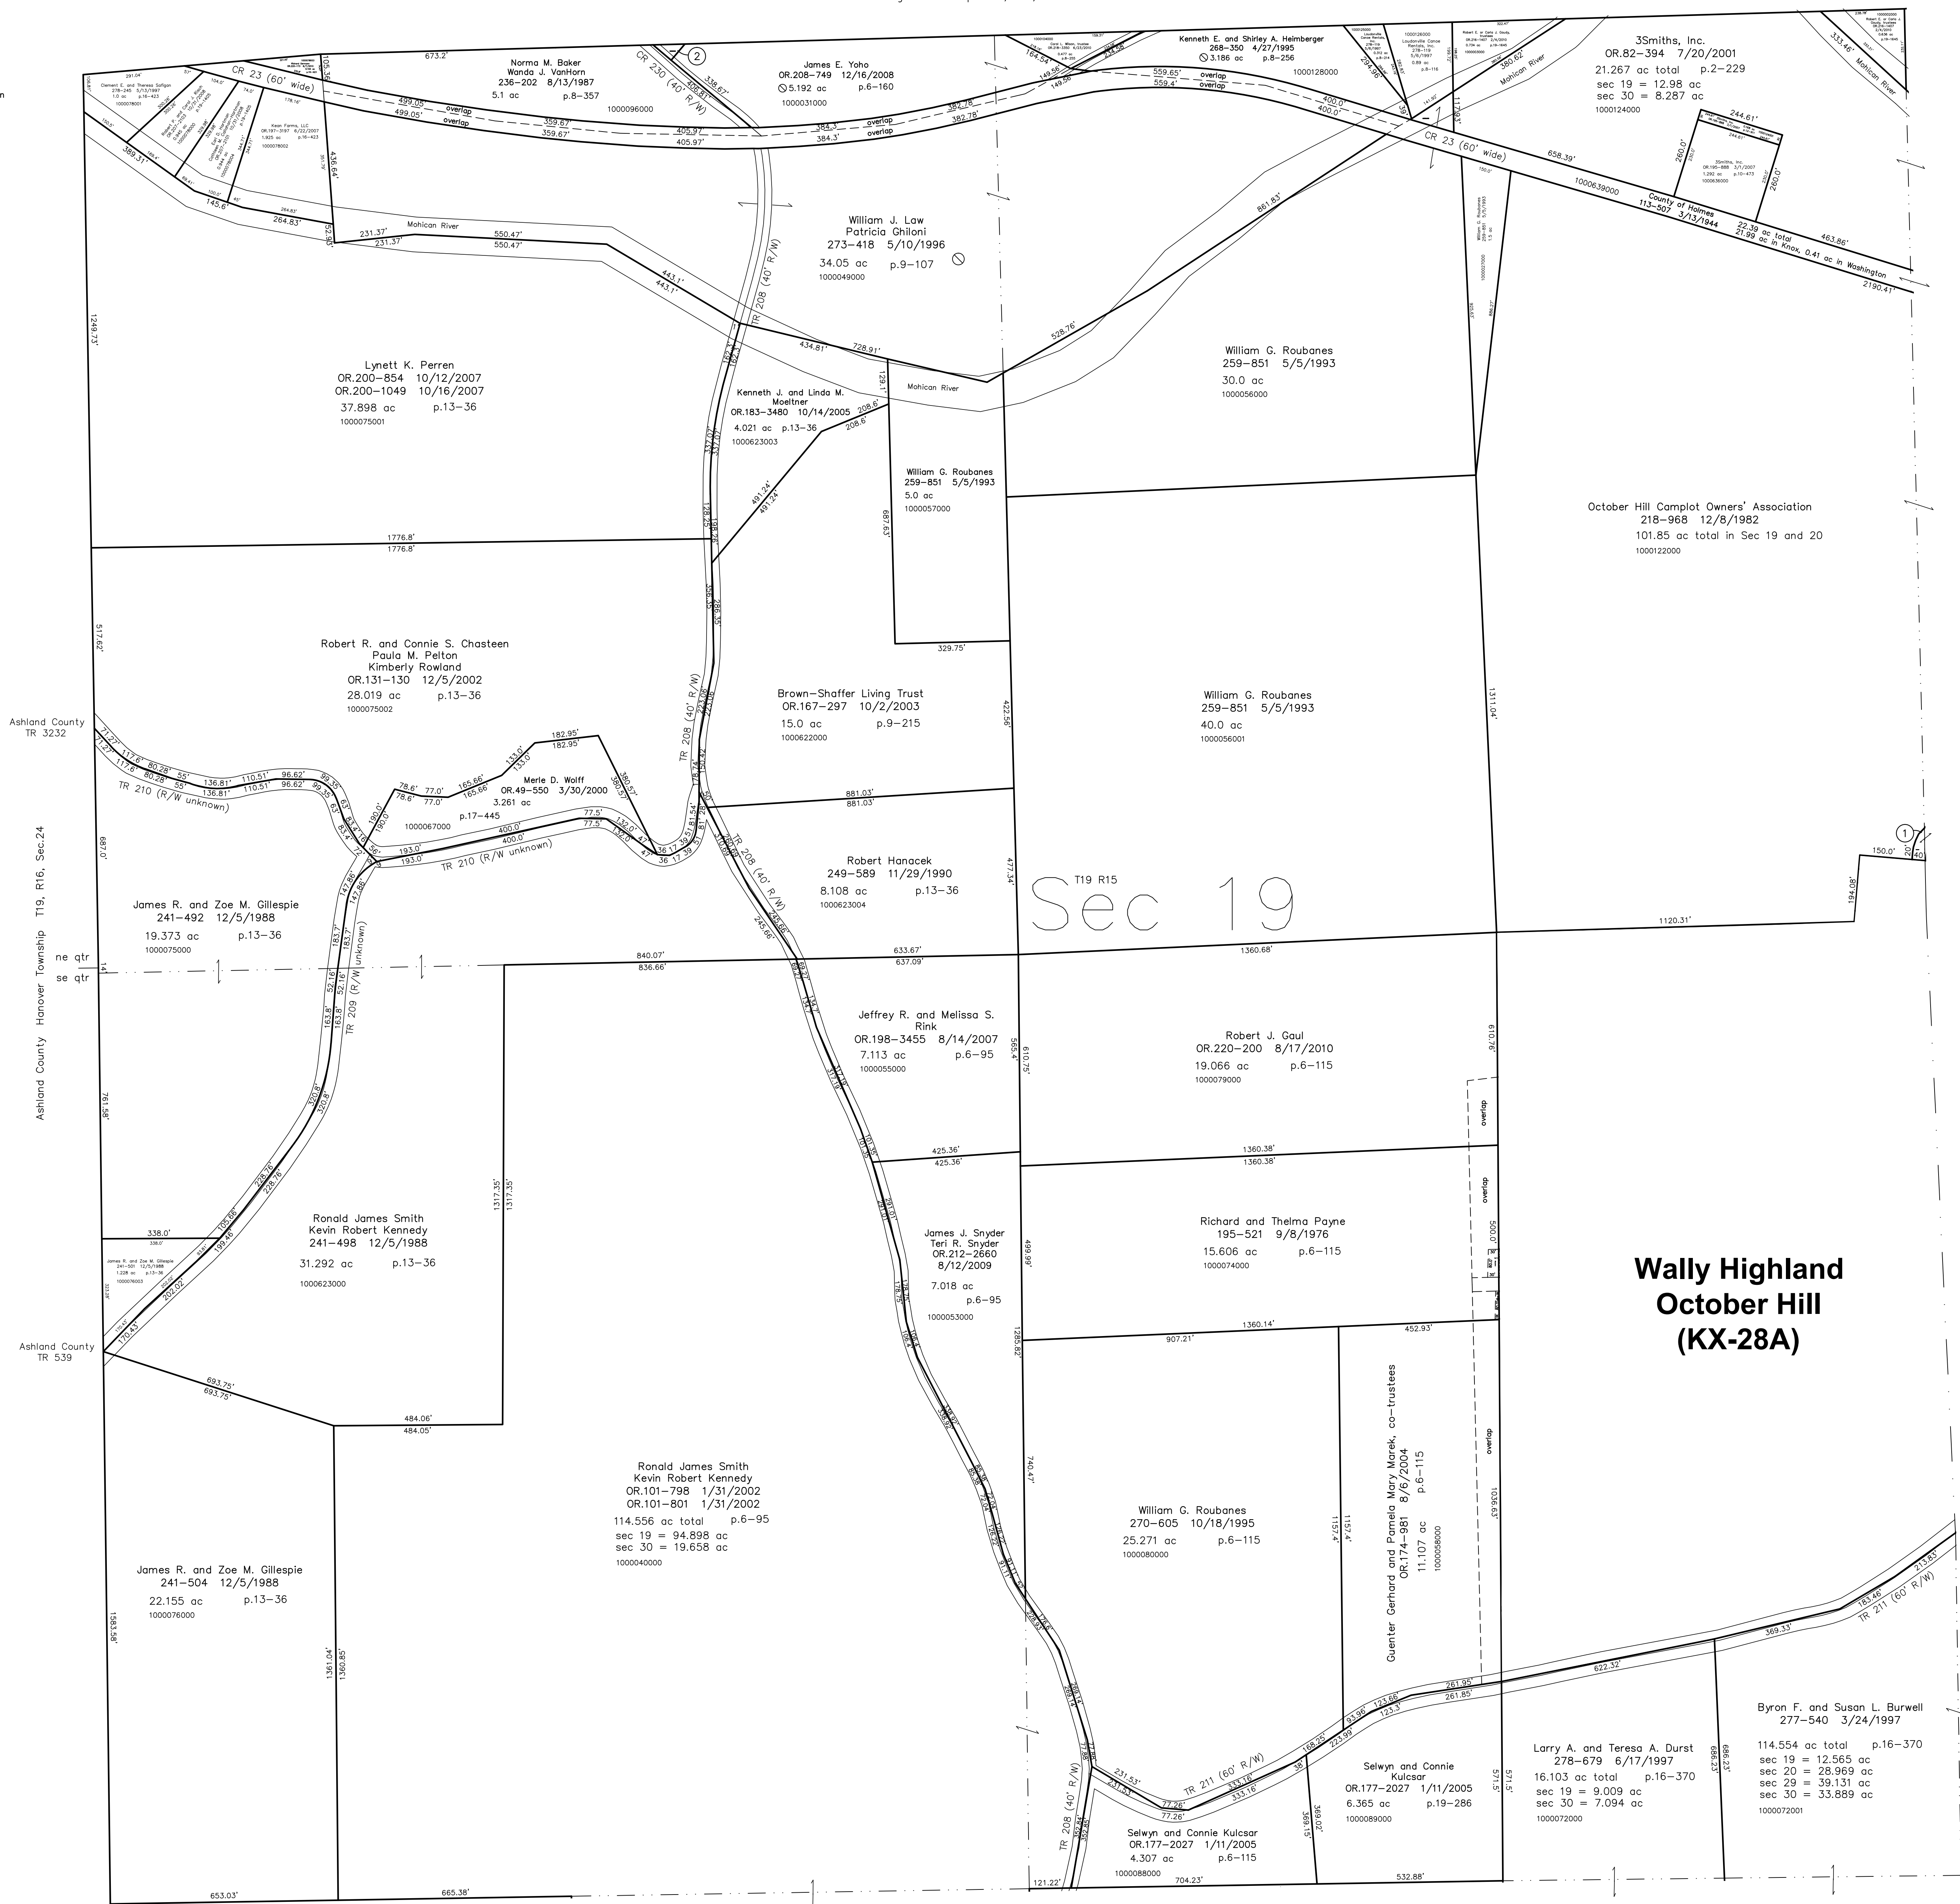

- 100015000 ① October Hill Camplot Owners' Association
  216-875 4/27/1982
  0.052 ac
- 1000031001 ② James Yoho aka James E. Yoho
  OR.208-746 12/16/2008
  0.048 ac p.19-1429

T19 R15
Sec 19

Wally Highland
October Hill
(KX-28A)

T19, R15, Sec.30 KX-25

Last Revision: 8/17/2010
T-19, R-15, Sec. 19
Knox Twp.
Holmes County, Ohio

new survey required for next transfer

KX-26