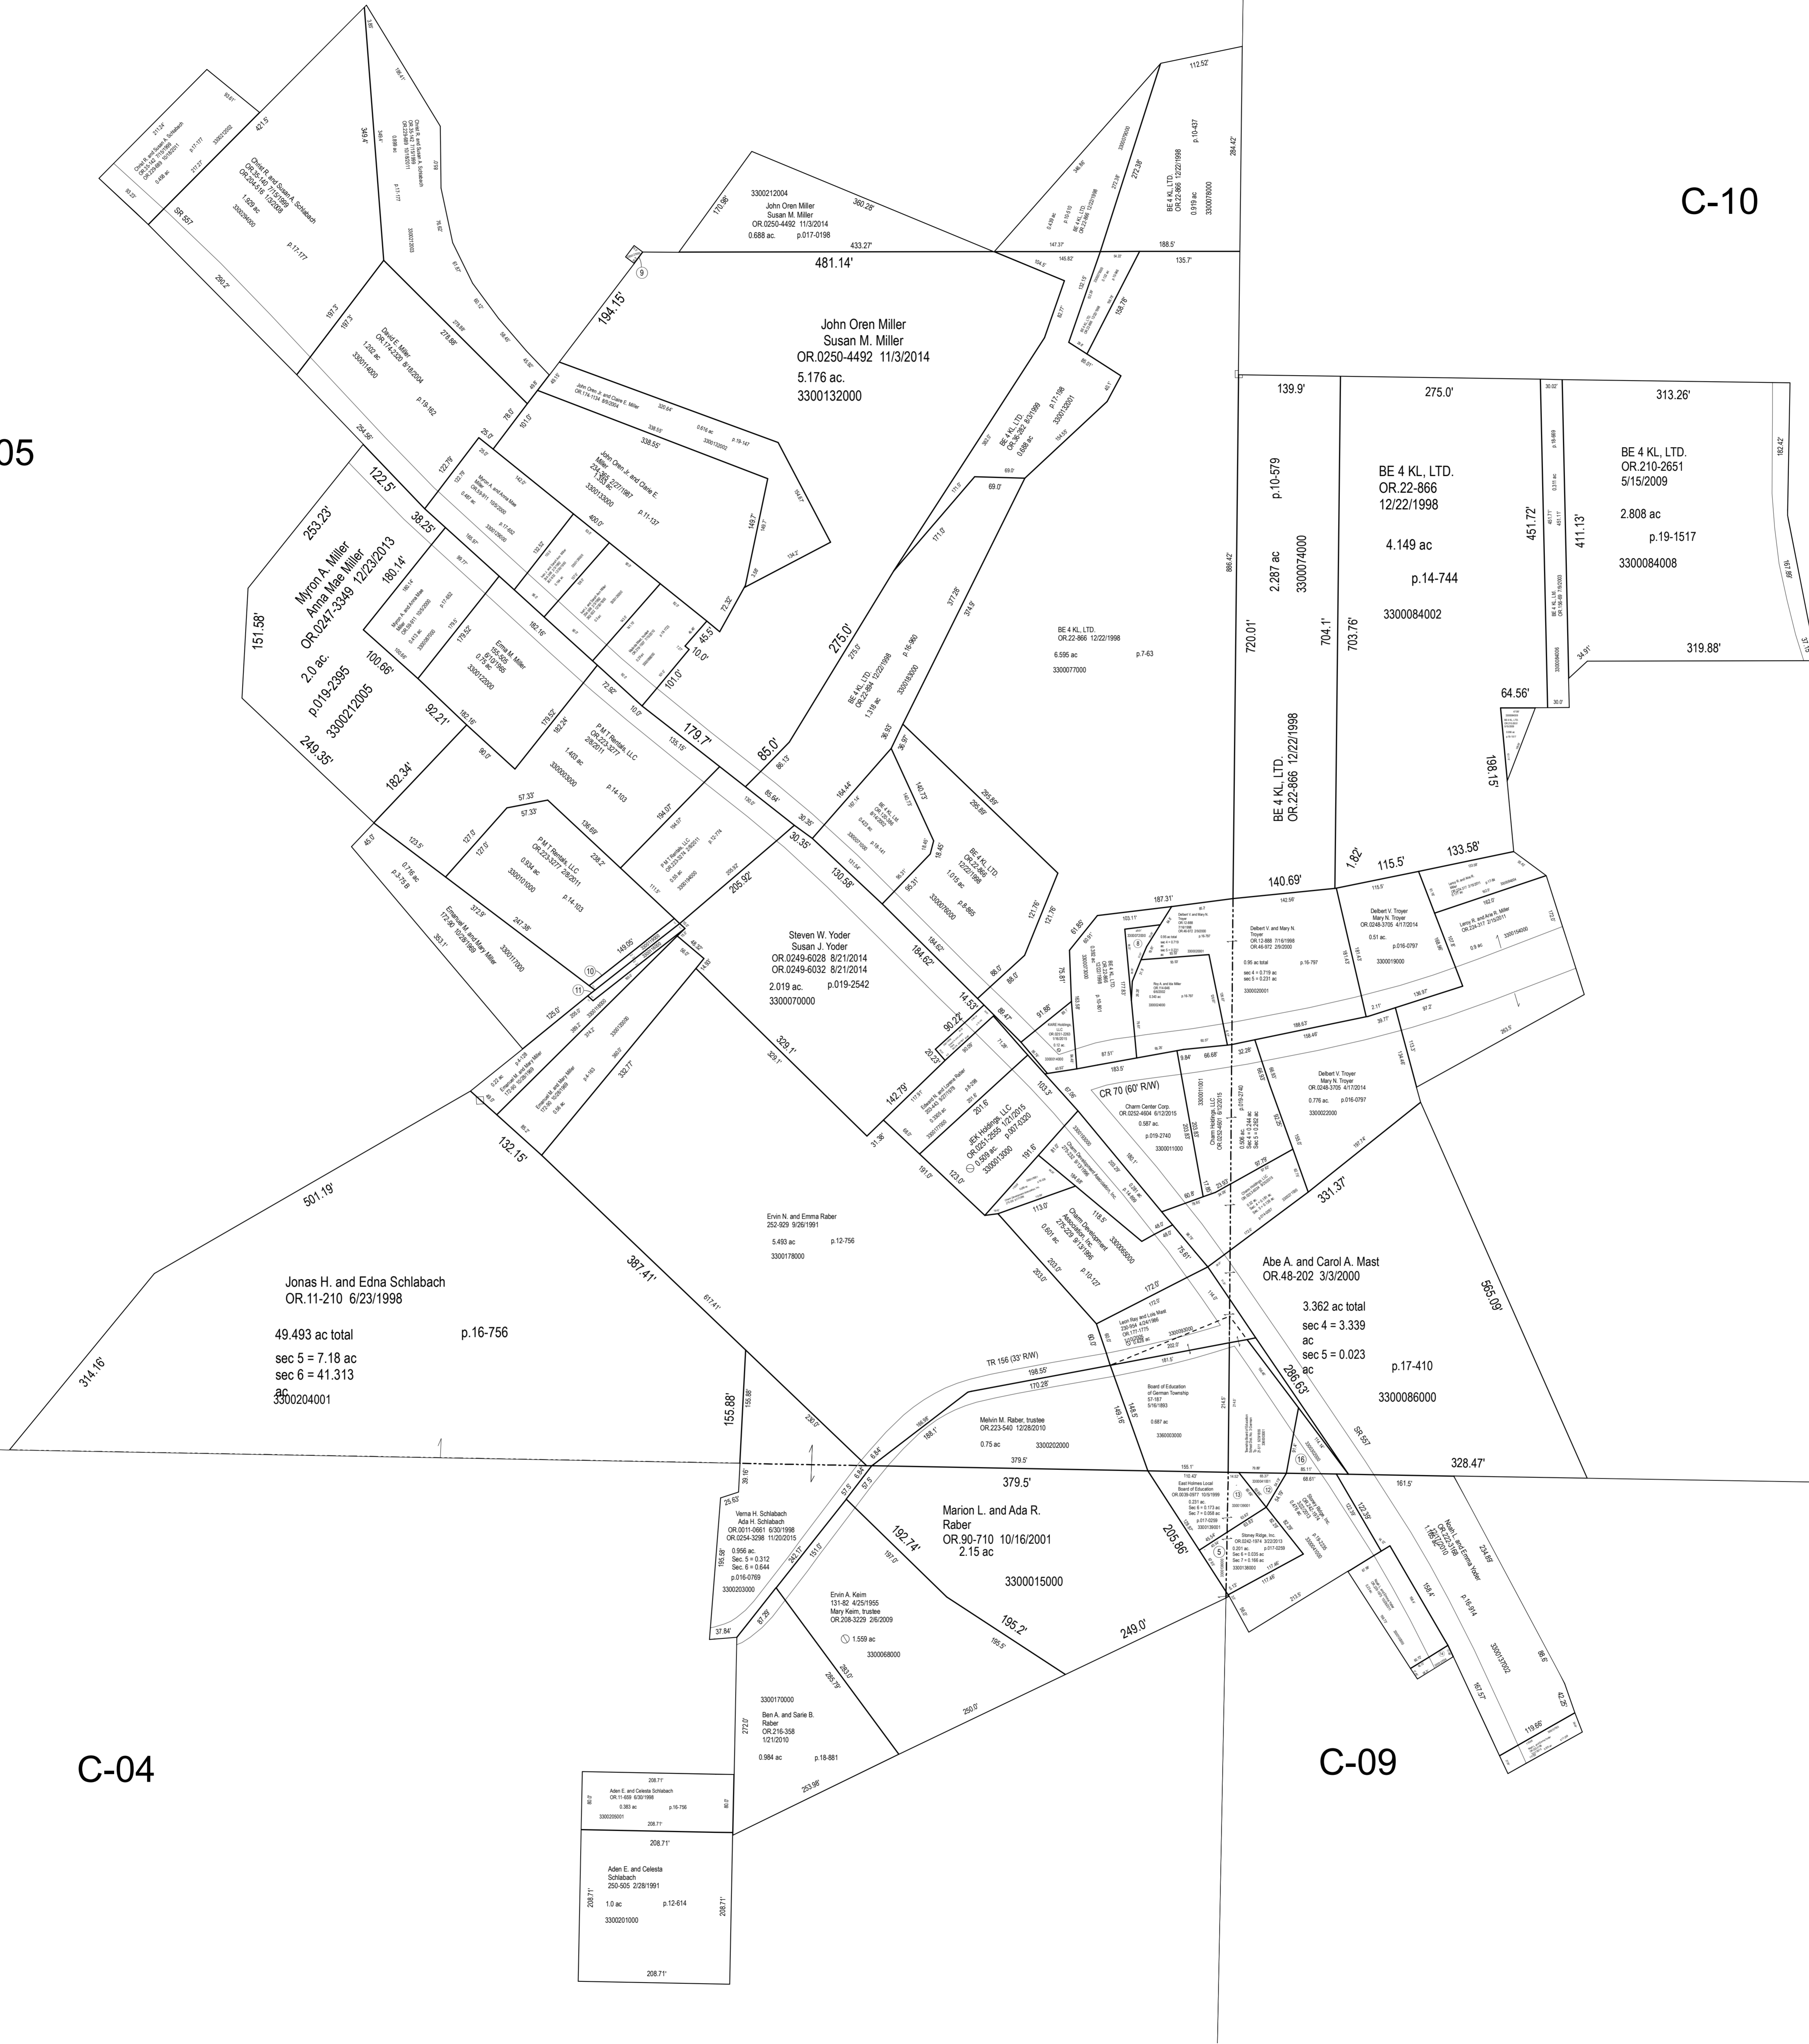

C-05

C-10

C-04

C-09

S.F.T.
new survey required for next transfer

Last Revision: 12/31/2015

Charm Village
Part Sec 4, 5, 6 and 7
T-8, R-5
Clark Twp.
Holmes County, Ohio

C-05A