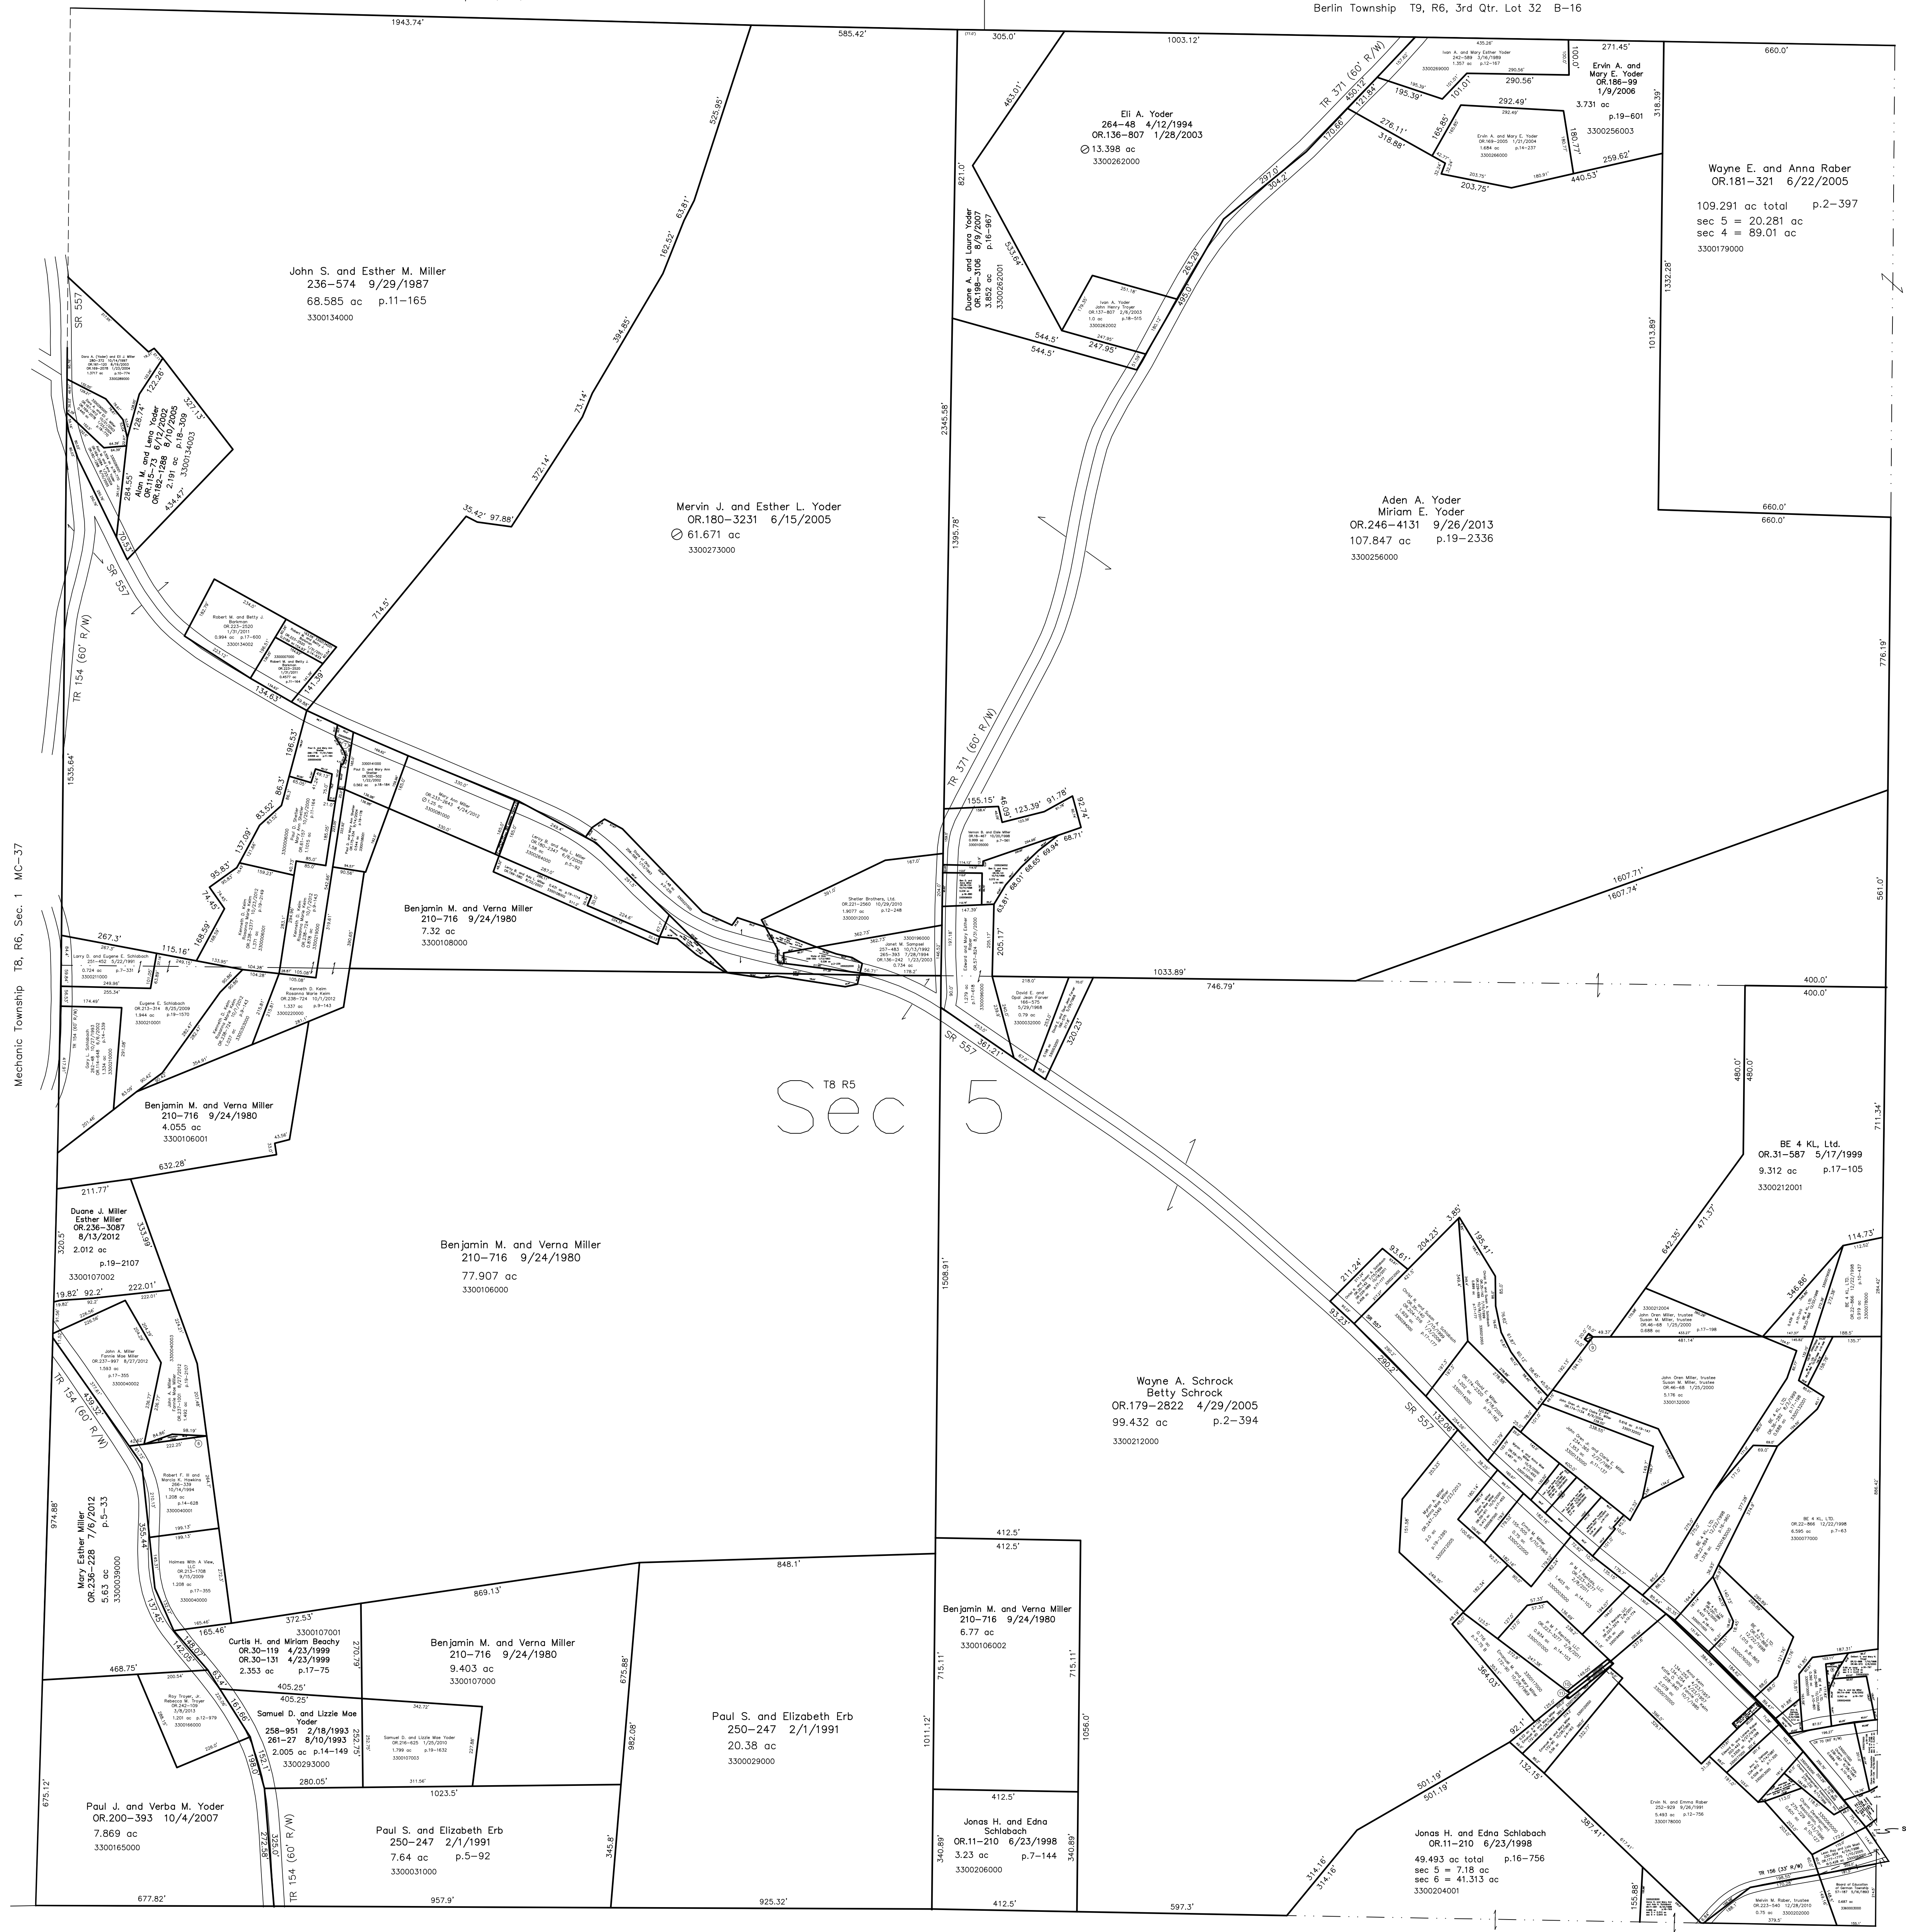

- 3300040004 ⑥ Robert F. and Marcia K. Hawkins
  OR.53-654 6/13/2000
  0.036 ac p.17-375
- 3300050000 ⑦ Paul D. and Mary Ann Shetter
  265-778 11/21/1994
  0.102 ac p.11-164
- 3300072000 ⑧ BE 4 KL, LTD.
  OR.22-865 12/22/1998
  0.041 ac p.14-513
- 3300127000 ⑨ Wayne A. and Betty Schrock
  OR.217-361 3/17/2010
  0.0089 ac p.17-652
- 3300119000 ⑩ Emanuel M. and Mary Miller
  172-90 10/28/1969
  0.037 ac p.3-71 B
- 3300116000 ⑪ Emanuel M. and Mary Miller
  172-90 10/28/1969
  0.038 ac p.3-77 B

Mechanic Township T8, R6, Sec. 1 MC-37

Sec 5

T8, R5, Sec. 6 C-04

T8, R5, Sec. 4 C-10

Last Revision: 12/23/2013

T-8, R-5, Sec.5
Charm Village
Clark Twp.
Holmes County, Ohio

⊙ new survey required for next transfer

C-05