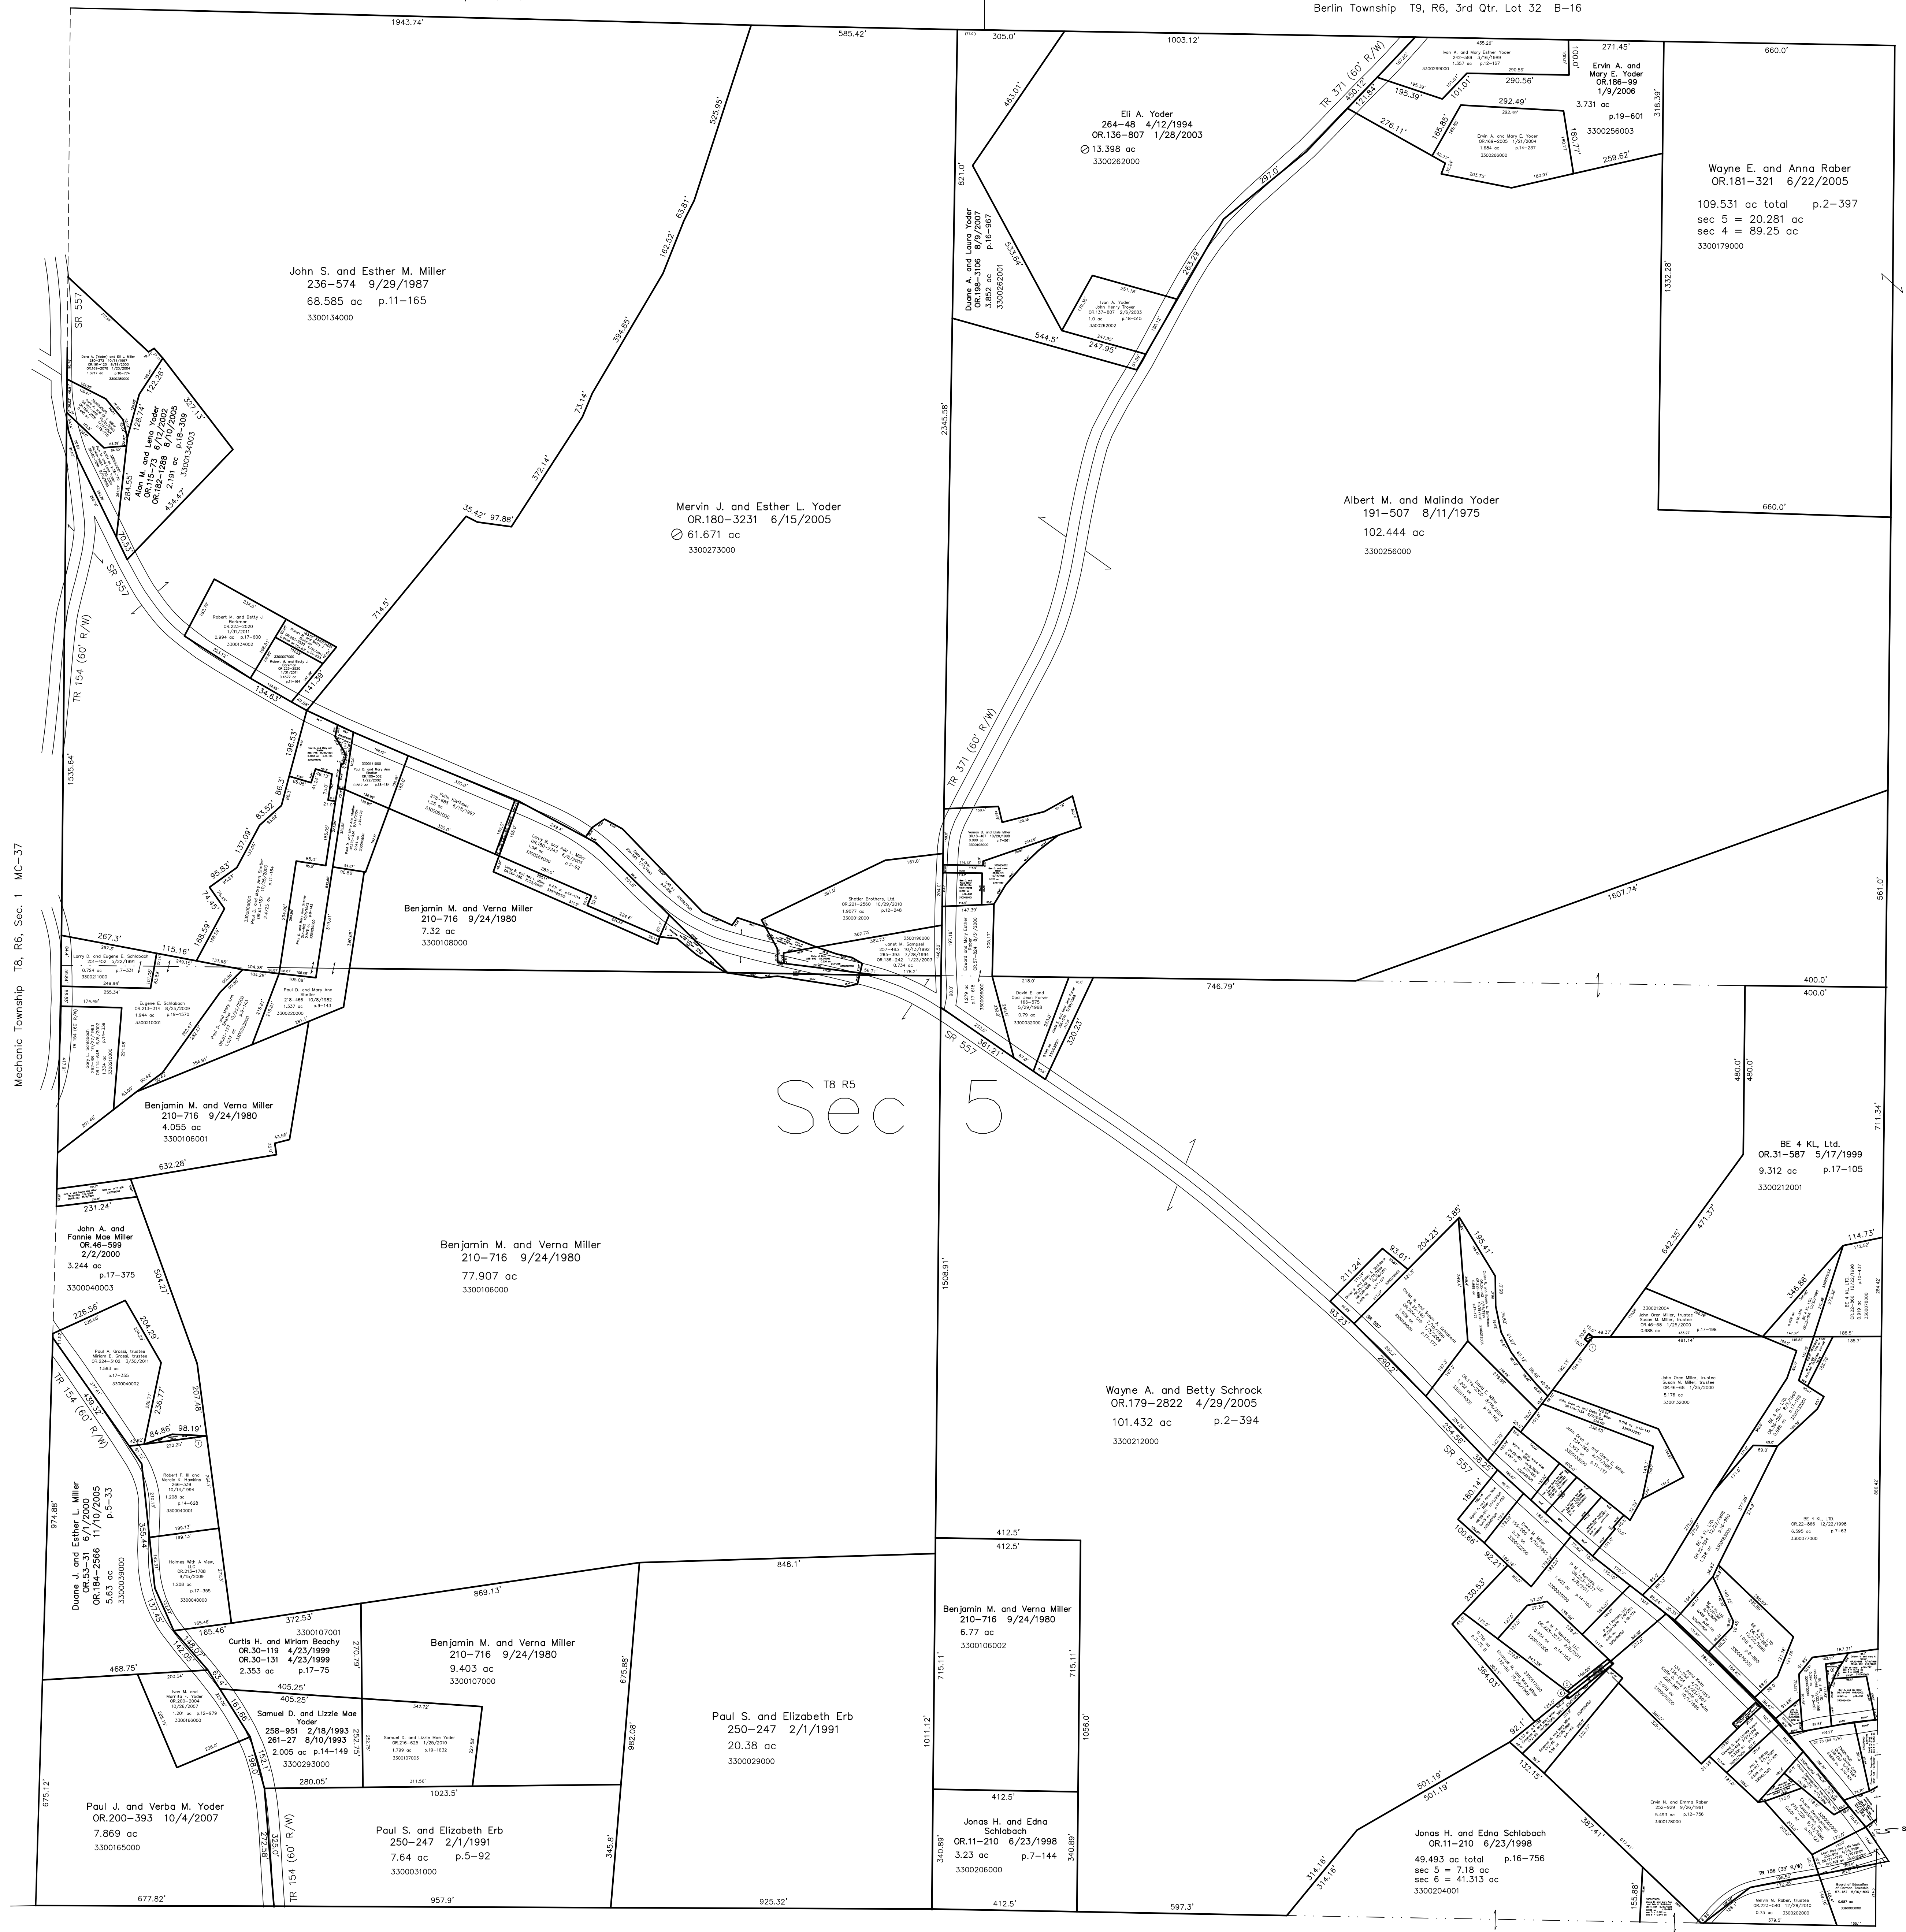

Mechanic Township T8, R6, Sec. 1 MC-37

Sec 5

T8, R5, Sec. 4 C-10

T8, R5, Sec. 6 C-04

Last Revision: 10/18/2011

T-8, R-5, Sec.5
Charm Village
Clark Twp.
Holmes County, Ohio

⊙ new survey required for next transfer

C-05