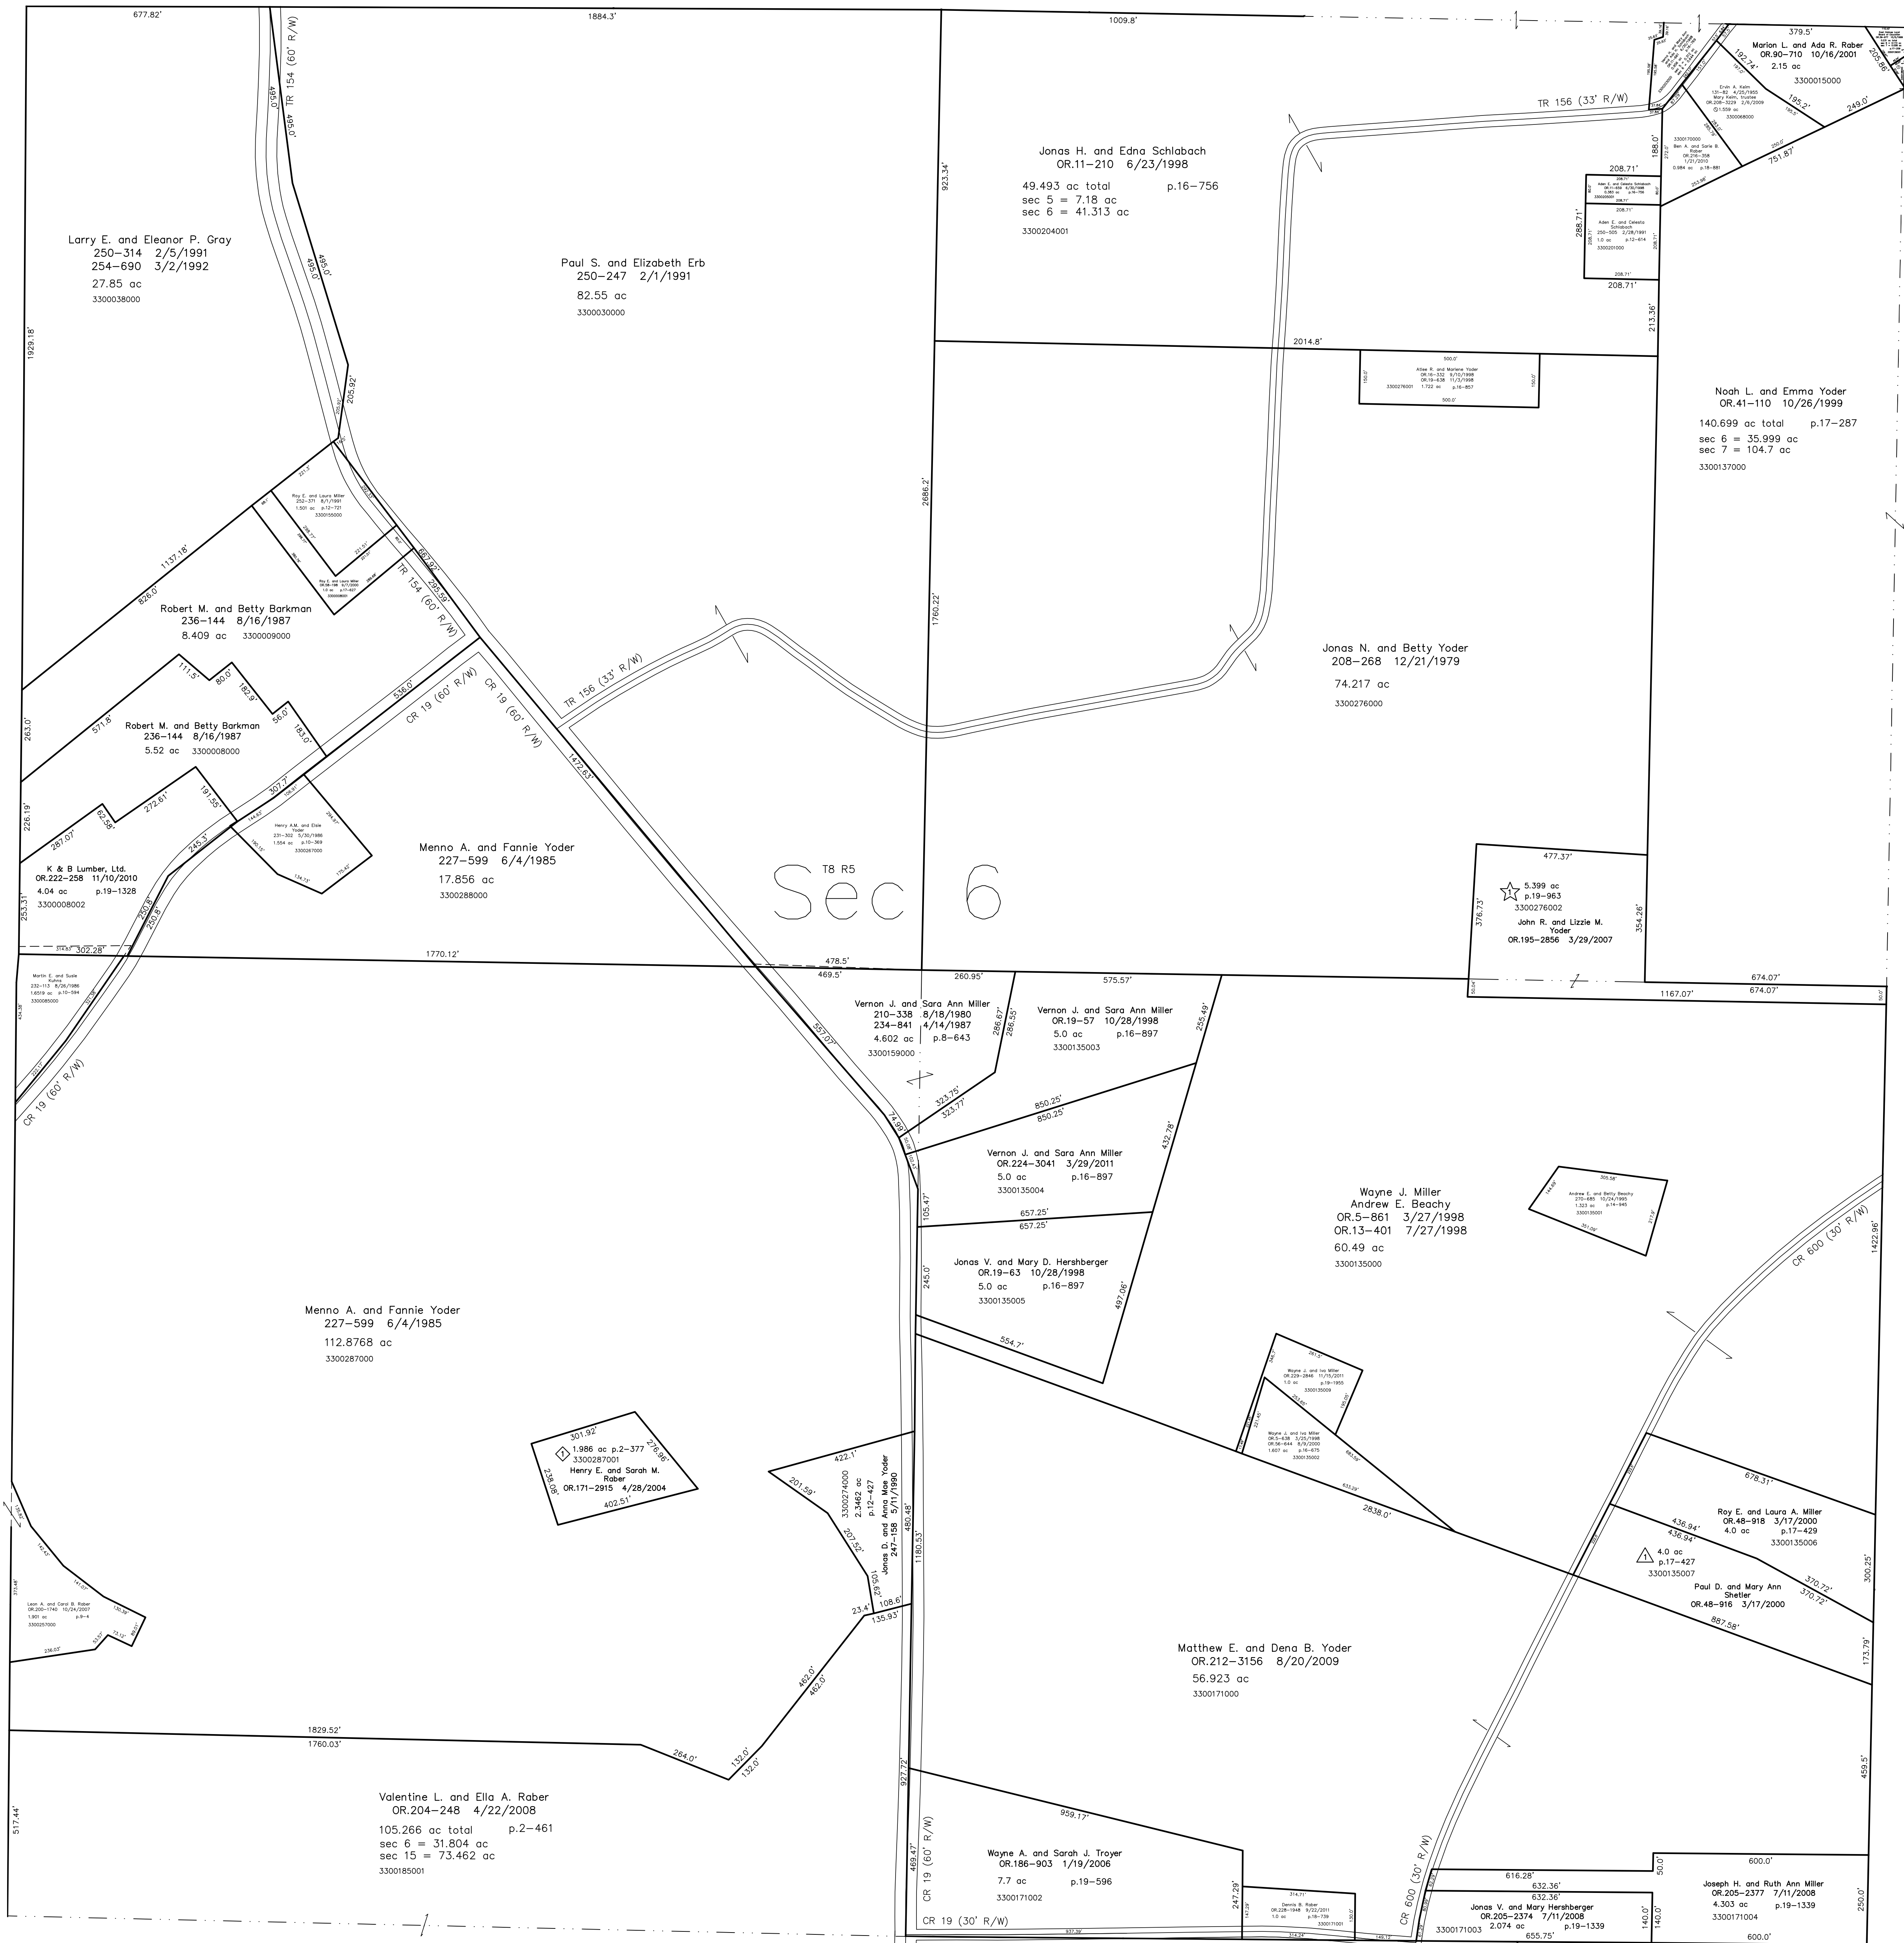

3300138000 Eric A. Guggisberg
OR.39-979 10/5/1999
0.035 ac p.17-259

Mechanic Township T8, R6, Sec. 10 MC-36

T8, R5, Sec. 7 C-9

- Doughty View Subdivision No.1
  Plat 2-377 Platted 4/2/2004
- ☆ J.L. Subdivision
  Plat 19-963 Platted 3/14/2007
- △ P. & M. Acres Allotment No.1
  Plat 17-427 Platted 3/16/2000

○ new survey required for next transfer

Last Revision: 11/15/2011

T-8, R-5, Sec.6
Clark Twp.
Holmes County, Ohio

C-04