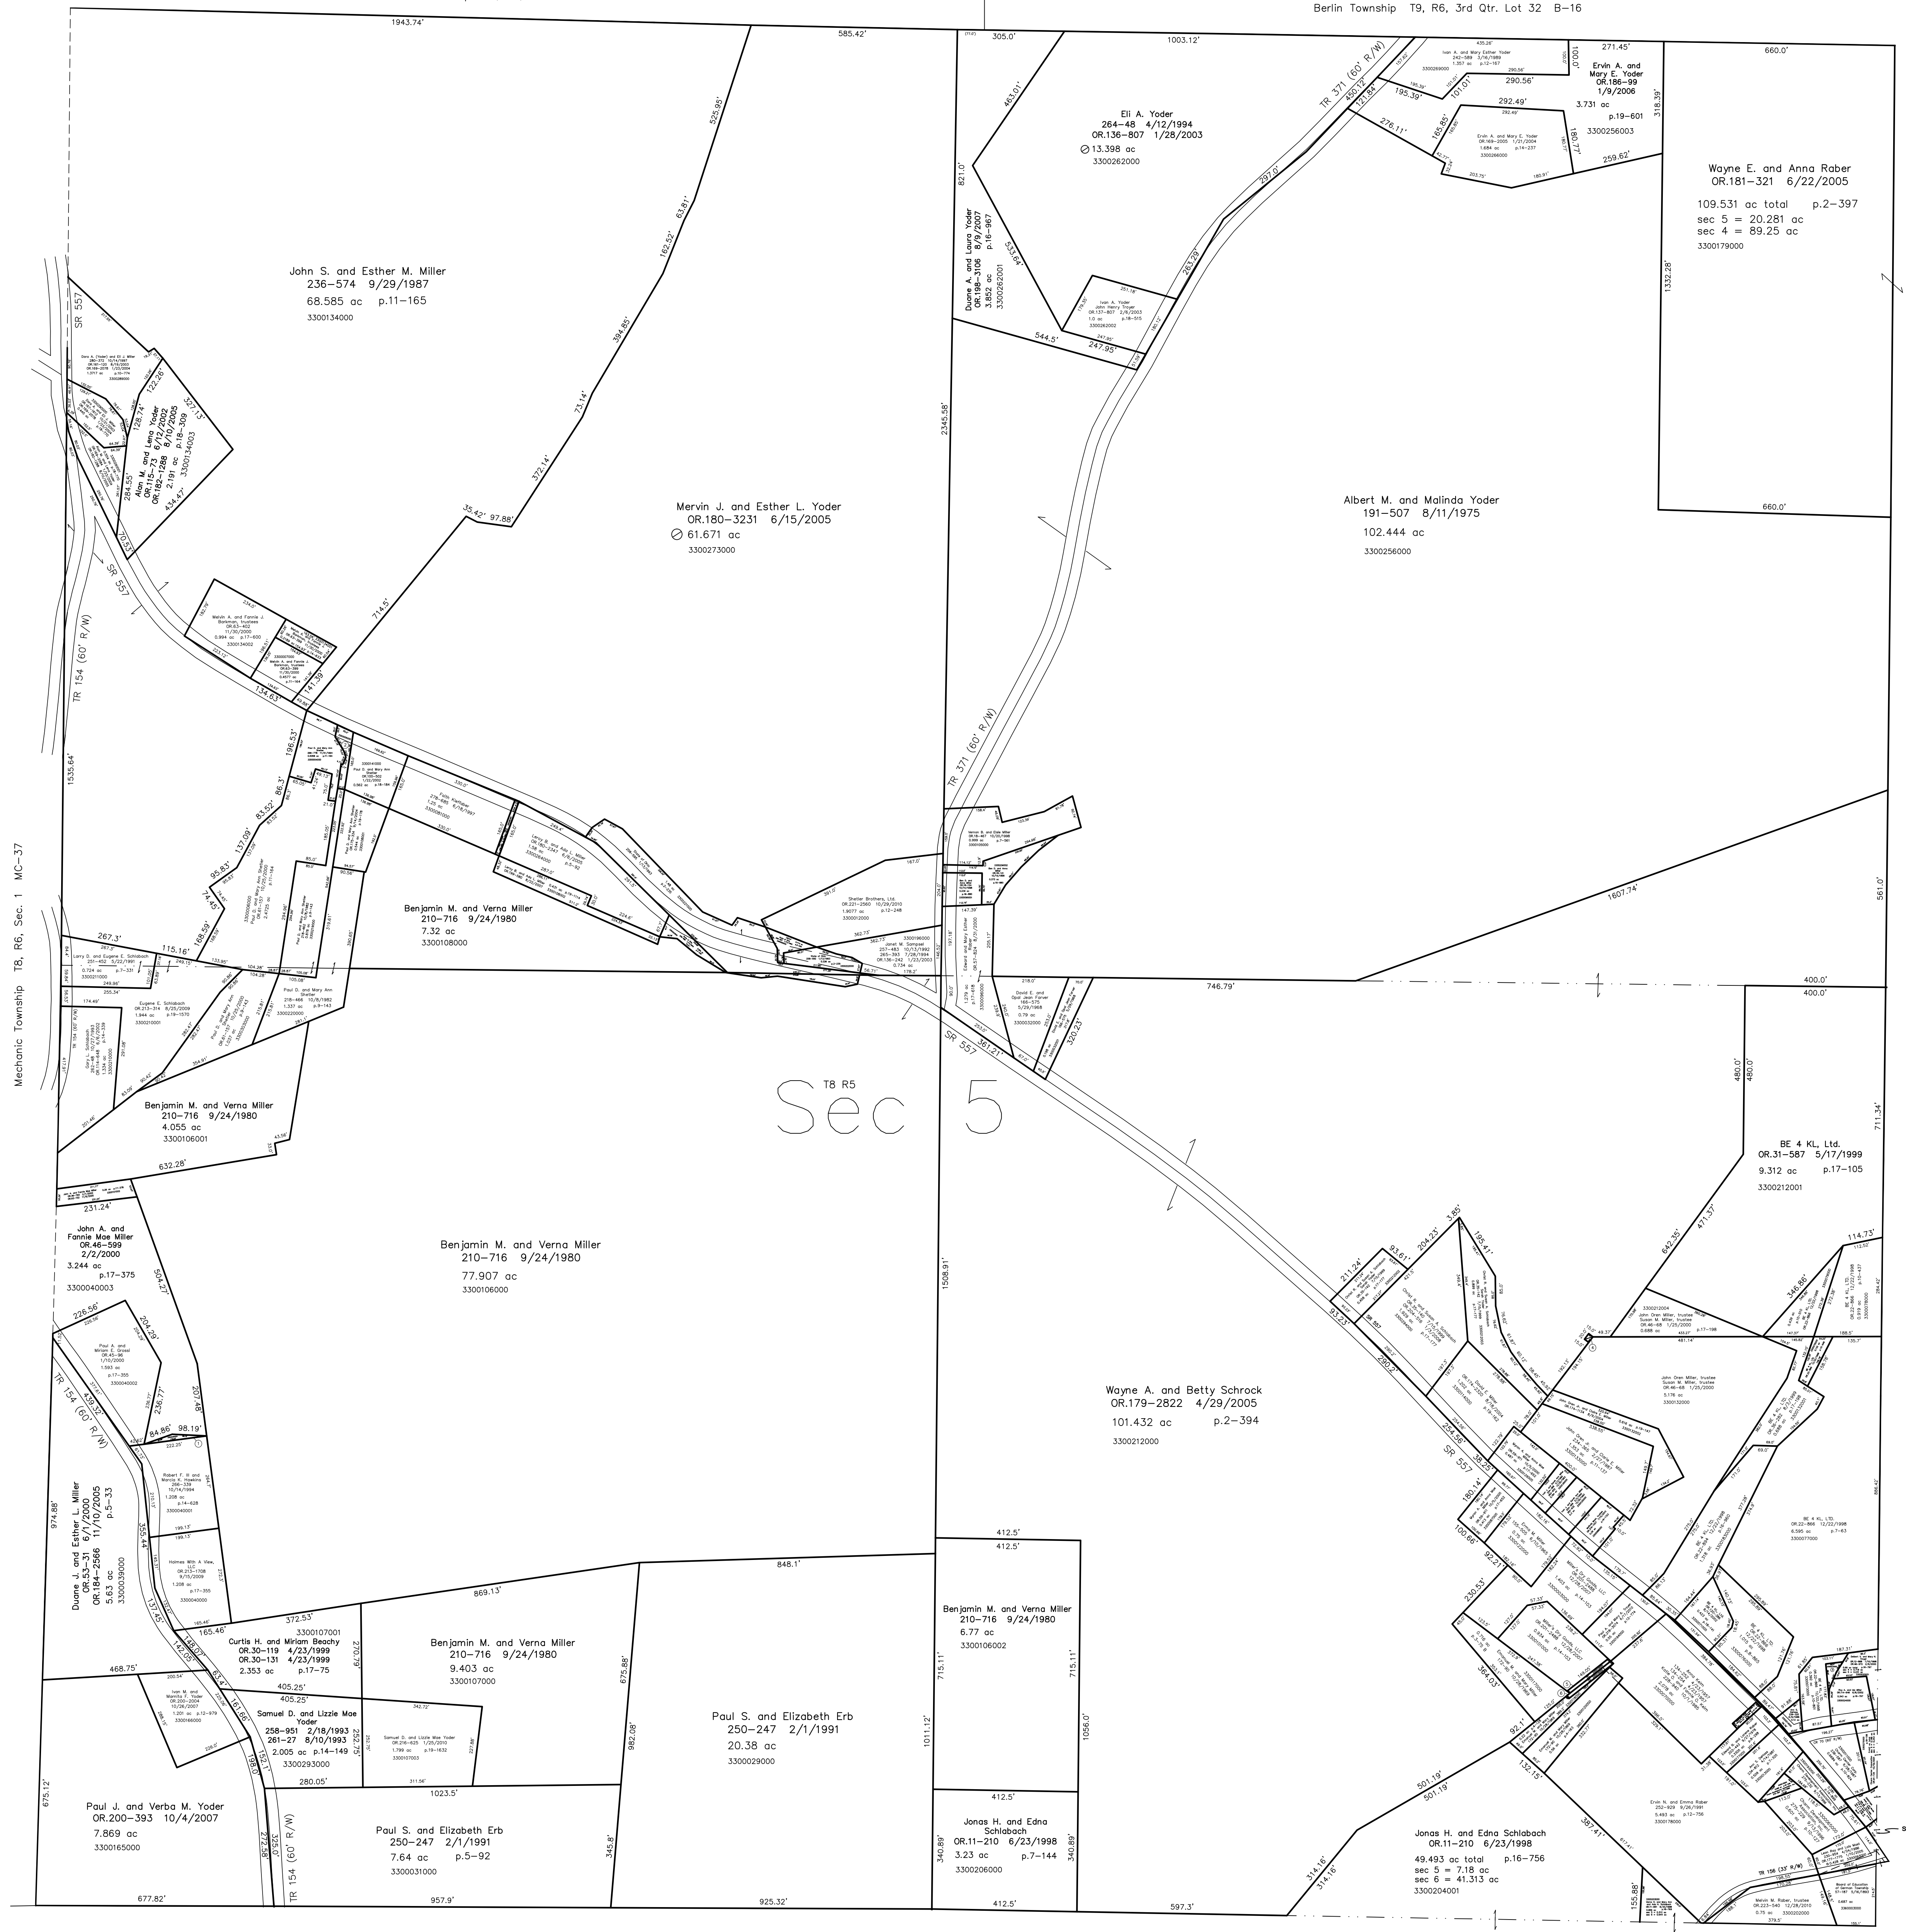

- 3300040004 ① Robert F. and Marcia K. Hawkins
  OR.53-654 6/13/2000
  0.036 ac p.17-375
- 3300050000 ② Paul D. and Mary Ann Shetter
  265-778 11/21/1994
  0.102 ac p.11-164
- 3300072000 ③ BE 4 KL, LTD.
  OR.22-865 12/22/1998
  0.041 ac p.14-513
- 3300127000 ④ Wayne A. and Betty Schrock
  OR.217-361 3/17/2010
  0.0089 ac p.17-652
- 3300190000 ⑤ Emanuel M. and Mary Miller
  172-90 10/28/1969
  0.037 ac p.3-71 B
- 3300160000 ⑥ Emanuel M. and Mary Miller
  172-90 10/28/1969
  0.038 ac p.3-77 B

Mechanic Township T8, R6, Sec. 1 MC-37

Sec 5

T8, R5, Sec. 4 C-10

T8, R5, Sec. 6 C-04

Last Revision: 12/28/2010

T-8, R-5, Sec.5
Charm Village
Clark Twp.
Holmes County, Ohio

⊙ new survey required for next transfer

C-05