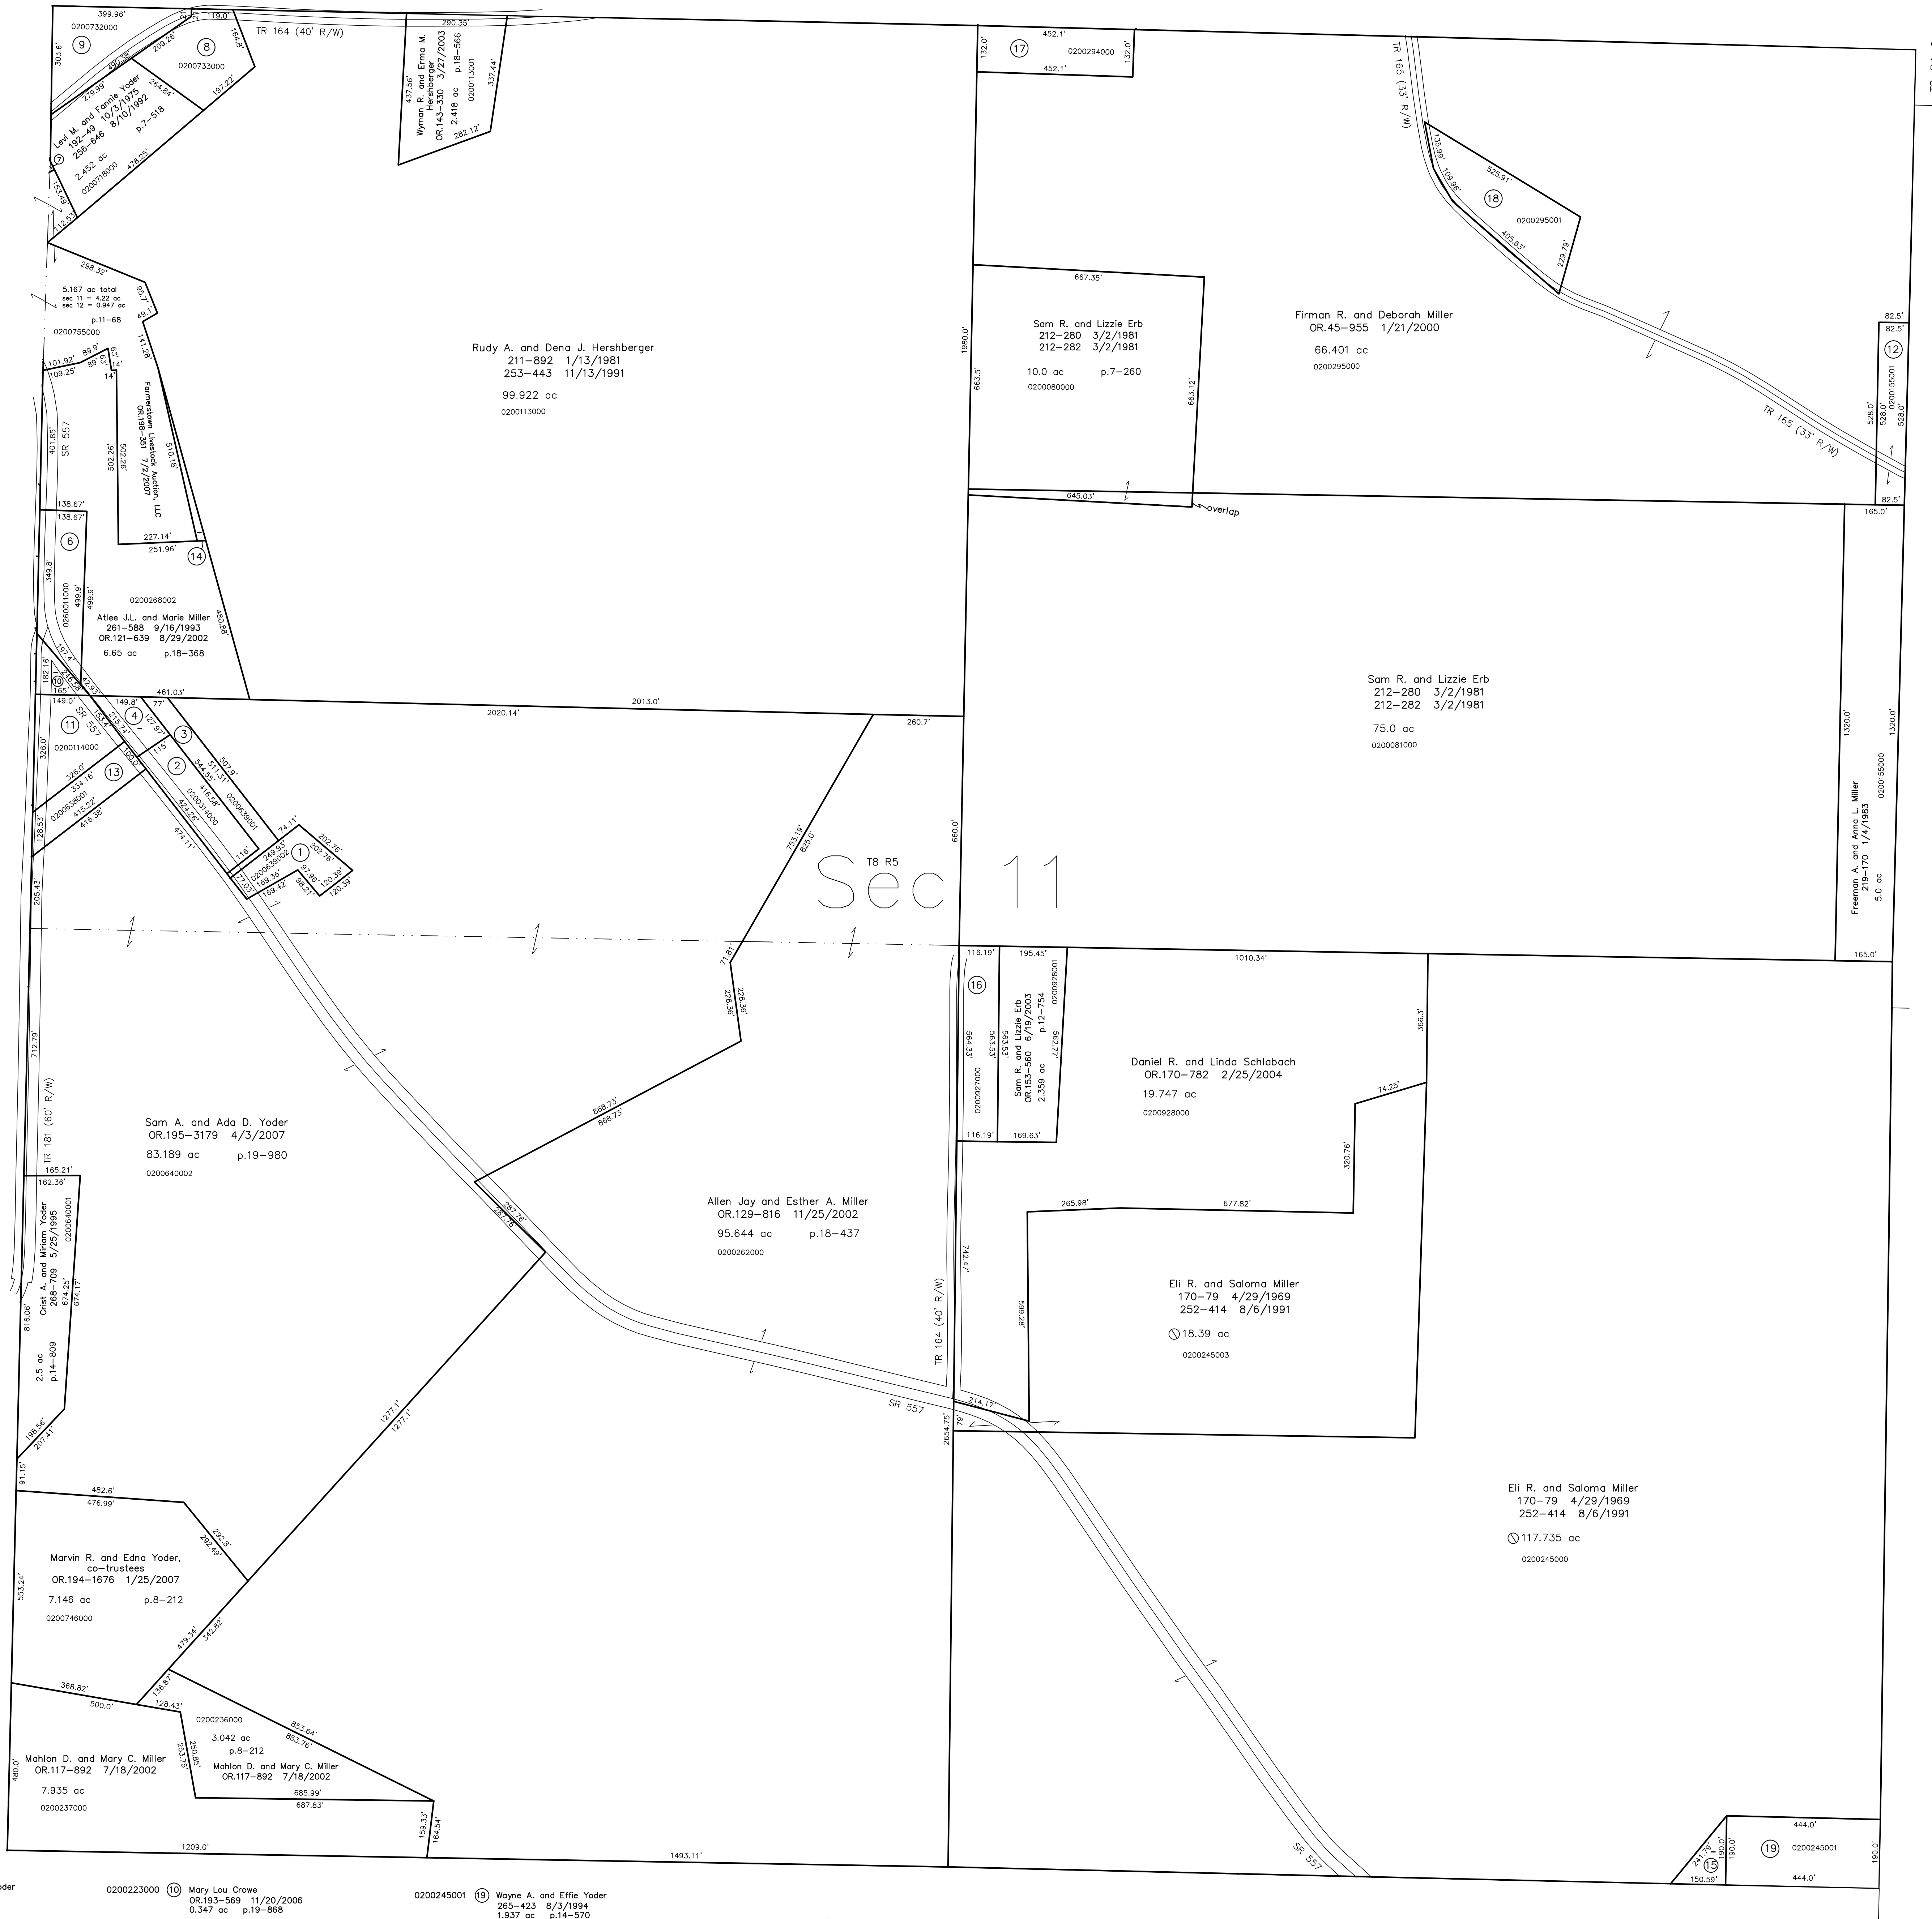

T8, R5, Sec. 12 C-18

T8, R4, Sec. 6 C-29

T8, R4, Sec. 15 C-28

Sec 11

- 0200639002 ① Esta A. and Verna A. Yoder
  254-591 2/25/1992
  255-609 5/22/1992
  0.808 ac p.12-870
- 0200314000 ② Emanuel H. and Fannie E. Yoder
  239-136 5/24/1988
  1.118 ac p.12-3
- 0200639001 ③ Emanuel H. and Fannie E. Yoder
  245-581 12/7/1989
  0.775 ac p.12-343
- 0200315000 ④ Mose C. Miller
  165-533 2/27/1968
  OR.174-785 8/4/2004
  0.859 ac p.4-159
- 0000000000 ⑤ not used
- 0260011000 ⑥ Farmerstown Parochial School
  214-328 8/25/1981
  1.25 ac p.7-394
- 0200755001 ⑦ Levi M. and Fannie Yoder
  257-1022 11/24/1992
  0.004 ac p.14-91
- 0200733000 ⑧ Reuben R. and Susie Hershberger
  OR.105-285 2/28/2002
  1.3 ac p.3-12
- 0200732000 ⑨ Amos D. and Lydian Yoder
  234-375 2/27/1987
  1.49 ac
- 0200223000 ⑩ Mary Lou Crowe
  OR.193-569 11/20/2006
  0.347 ac p.19-868
- 0200114000 ⑪ Edwin A. and Laura Yoder
  234-814 4/14/1987
  262-947 1/4/1984
  1.217 ac
- 0200155001 ⑫ Freeman A. and Anna L. Miller
  219-170 1/4/1983
  1.0 ac
- 0200638001 ⑬ Edwin A. and Laura Yoder
  274-744 8/13/1996
  0.86 ac p.16-187
- 0200268000 ⑭ Atlee J.L. and Marie Miller
  261-588 9/16/1993
  OR.121-639 8/29/2002
  0.143 ac p.18-368
- 0200245002 ⑮ Wayne A. and Effie Yoder
  OR.152-244 6/9/2003
  0.328 ac p.18-642
- 0200927000 ⑯ Sam R. and Lizzie Erb
  OR.153-260 6/18/2003
  1.504 ac p.10-322
- 0200294000 ⑰ Firman R. and Deborah Miller
  OR.45-955 1/21/2000
  1.4 ac
- 0200295001 ⑱ Lloyd M. and Beno and Leona Sue Miller
  OR.45-953 1/21/2000
  1.949 ac p.17-364
- 0200245001 ⑲ Wayne A. and Effie Yoder
  265-423 8/3/1994
  1.937 ac p.14-570

new survey required for next transfer

Last Revision: 7/2/2007
T-8, R-5, Sec.11
Clark Twp.
Holmes County, Ohio

C-23