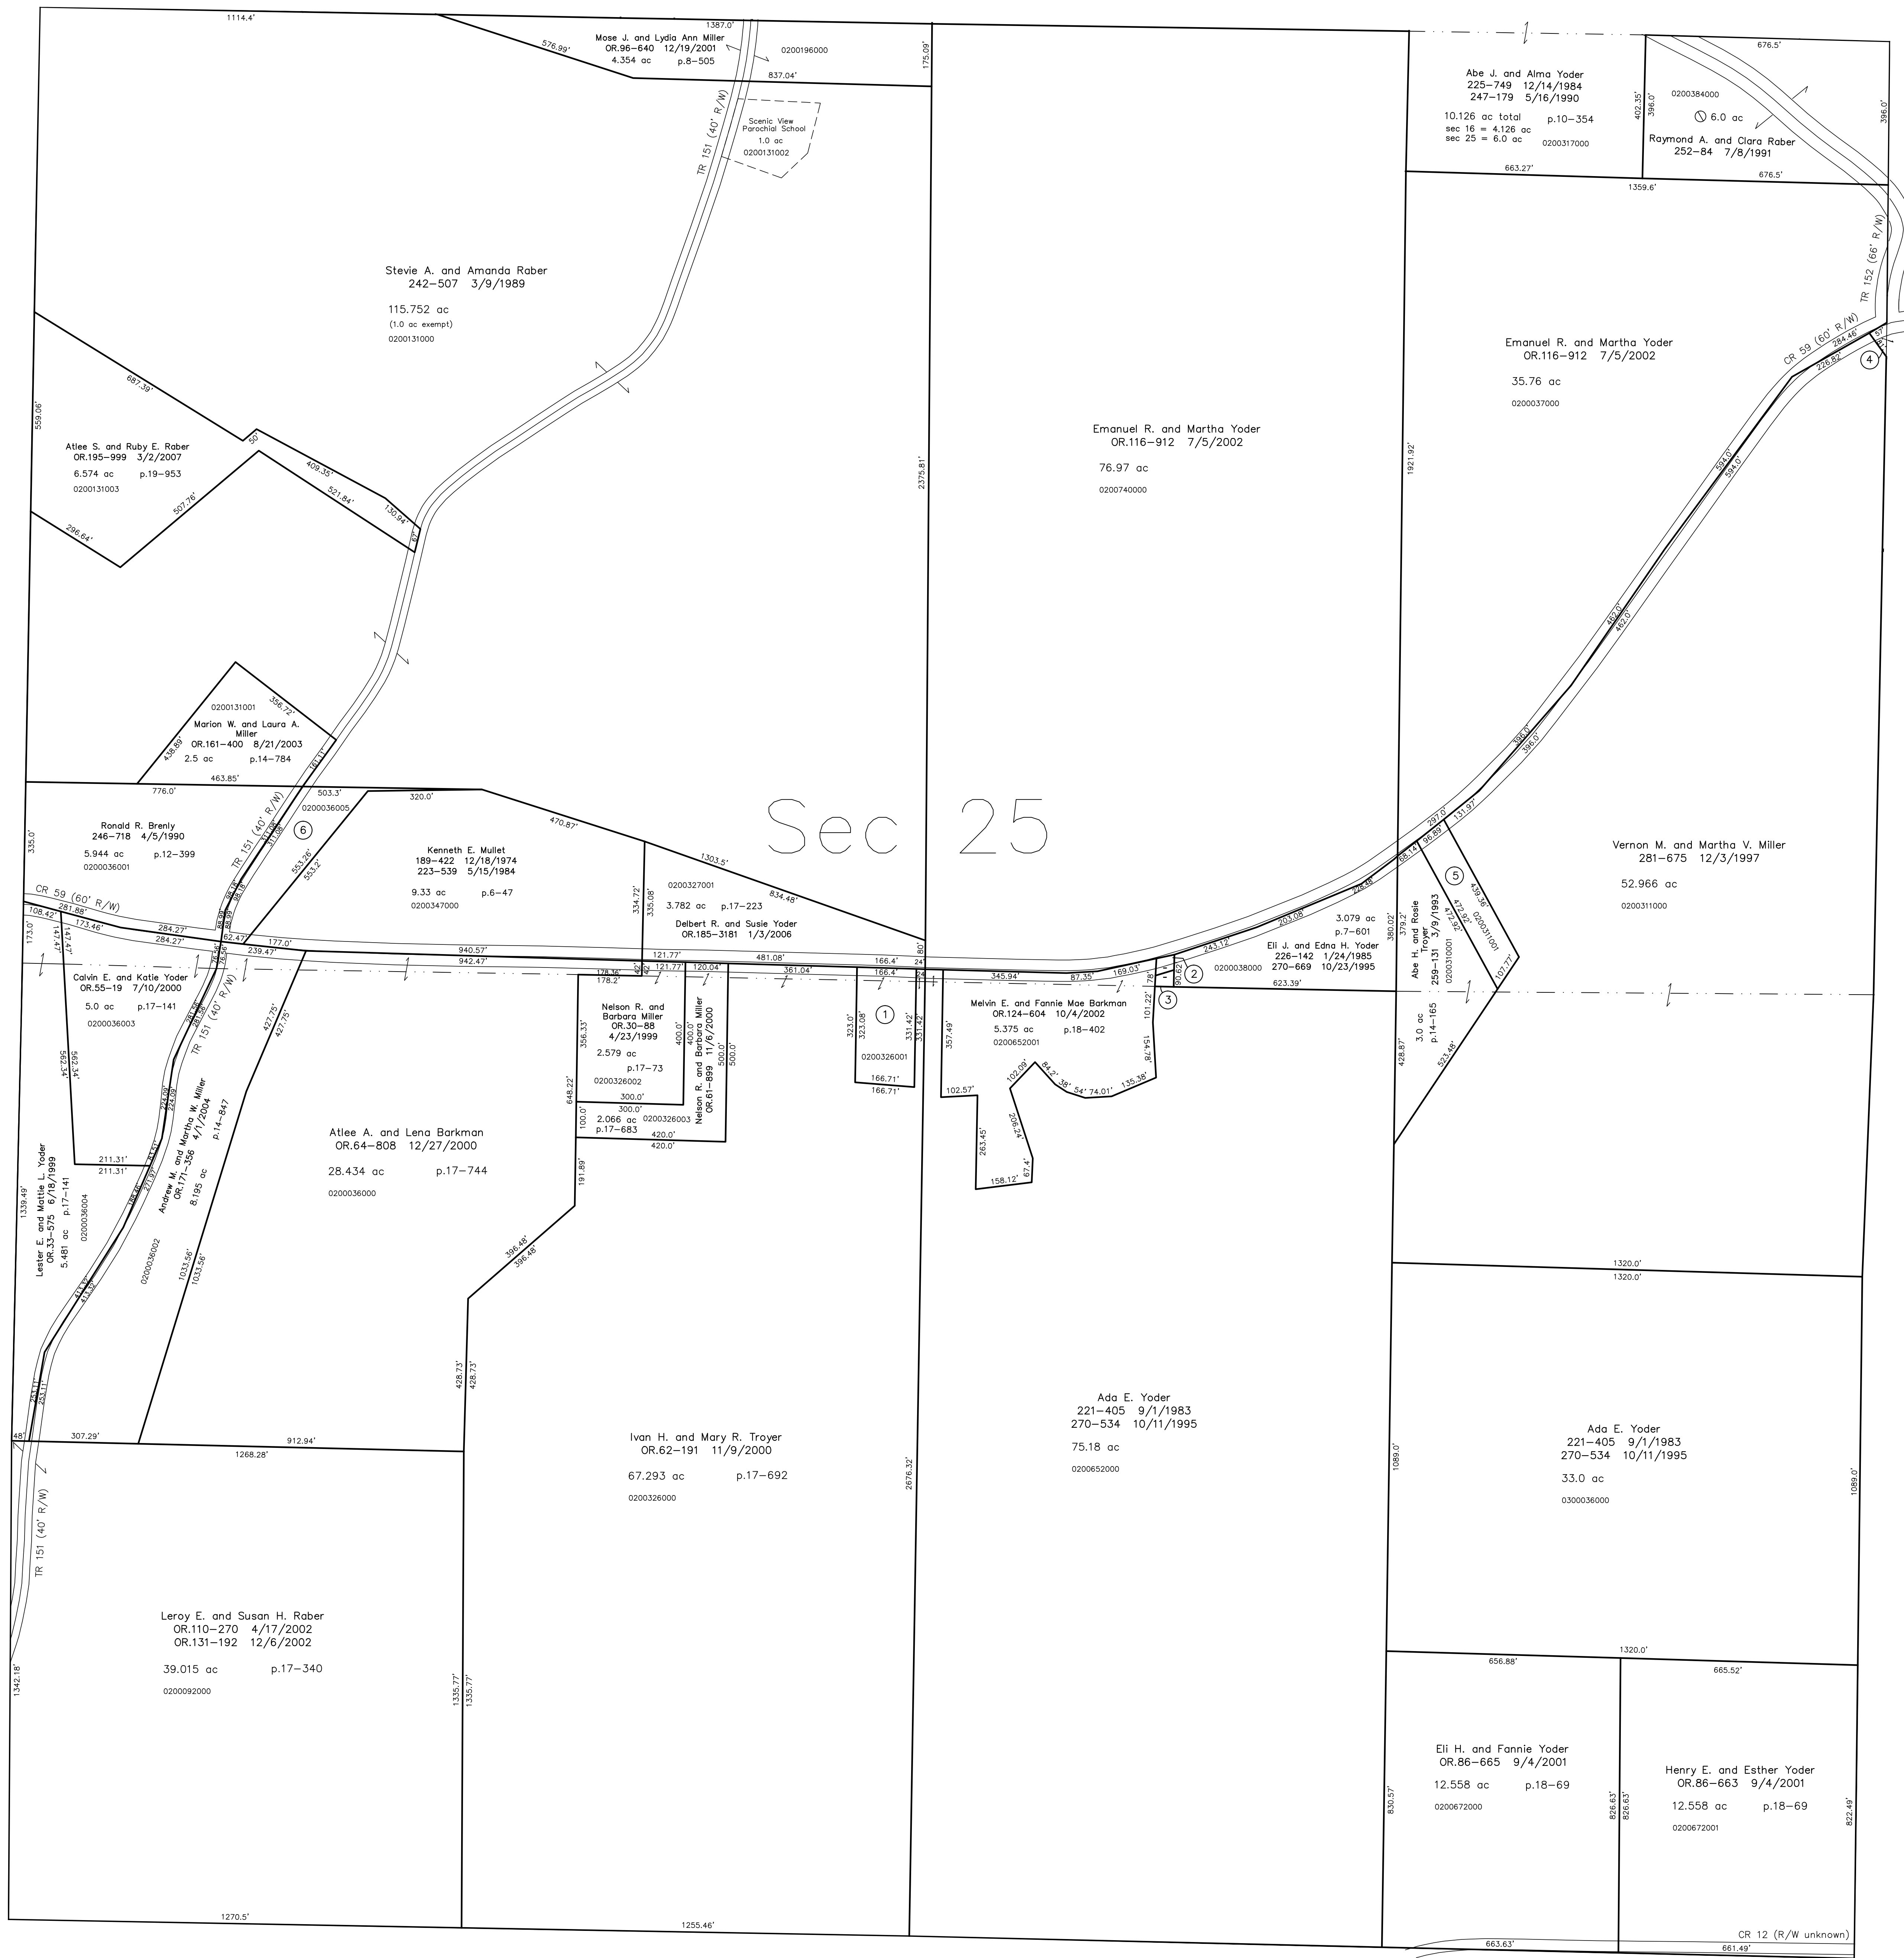

Mechanic Township T8, R6, Sec. 21 MC-33

T8, R5, Sec. 24 C-06

Coshocton County

⊙ new survey required
for next transfer

Last Revision: 3/2/2007

T-8, R-5, Sec.25
Clark Twp.
Holmes County, Ohio

C-01