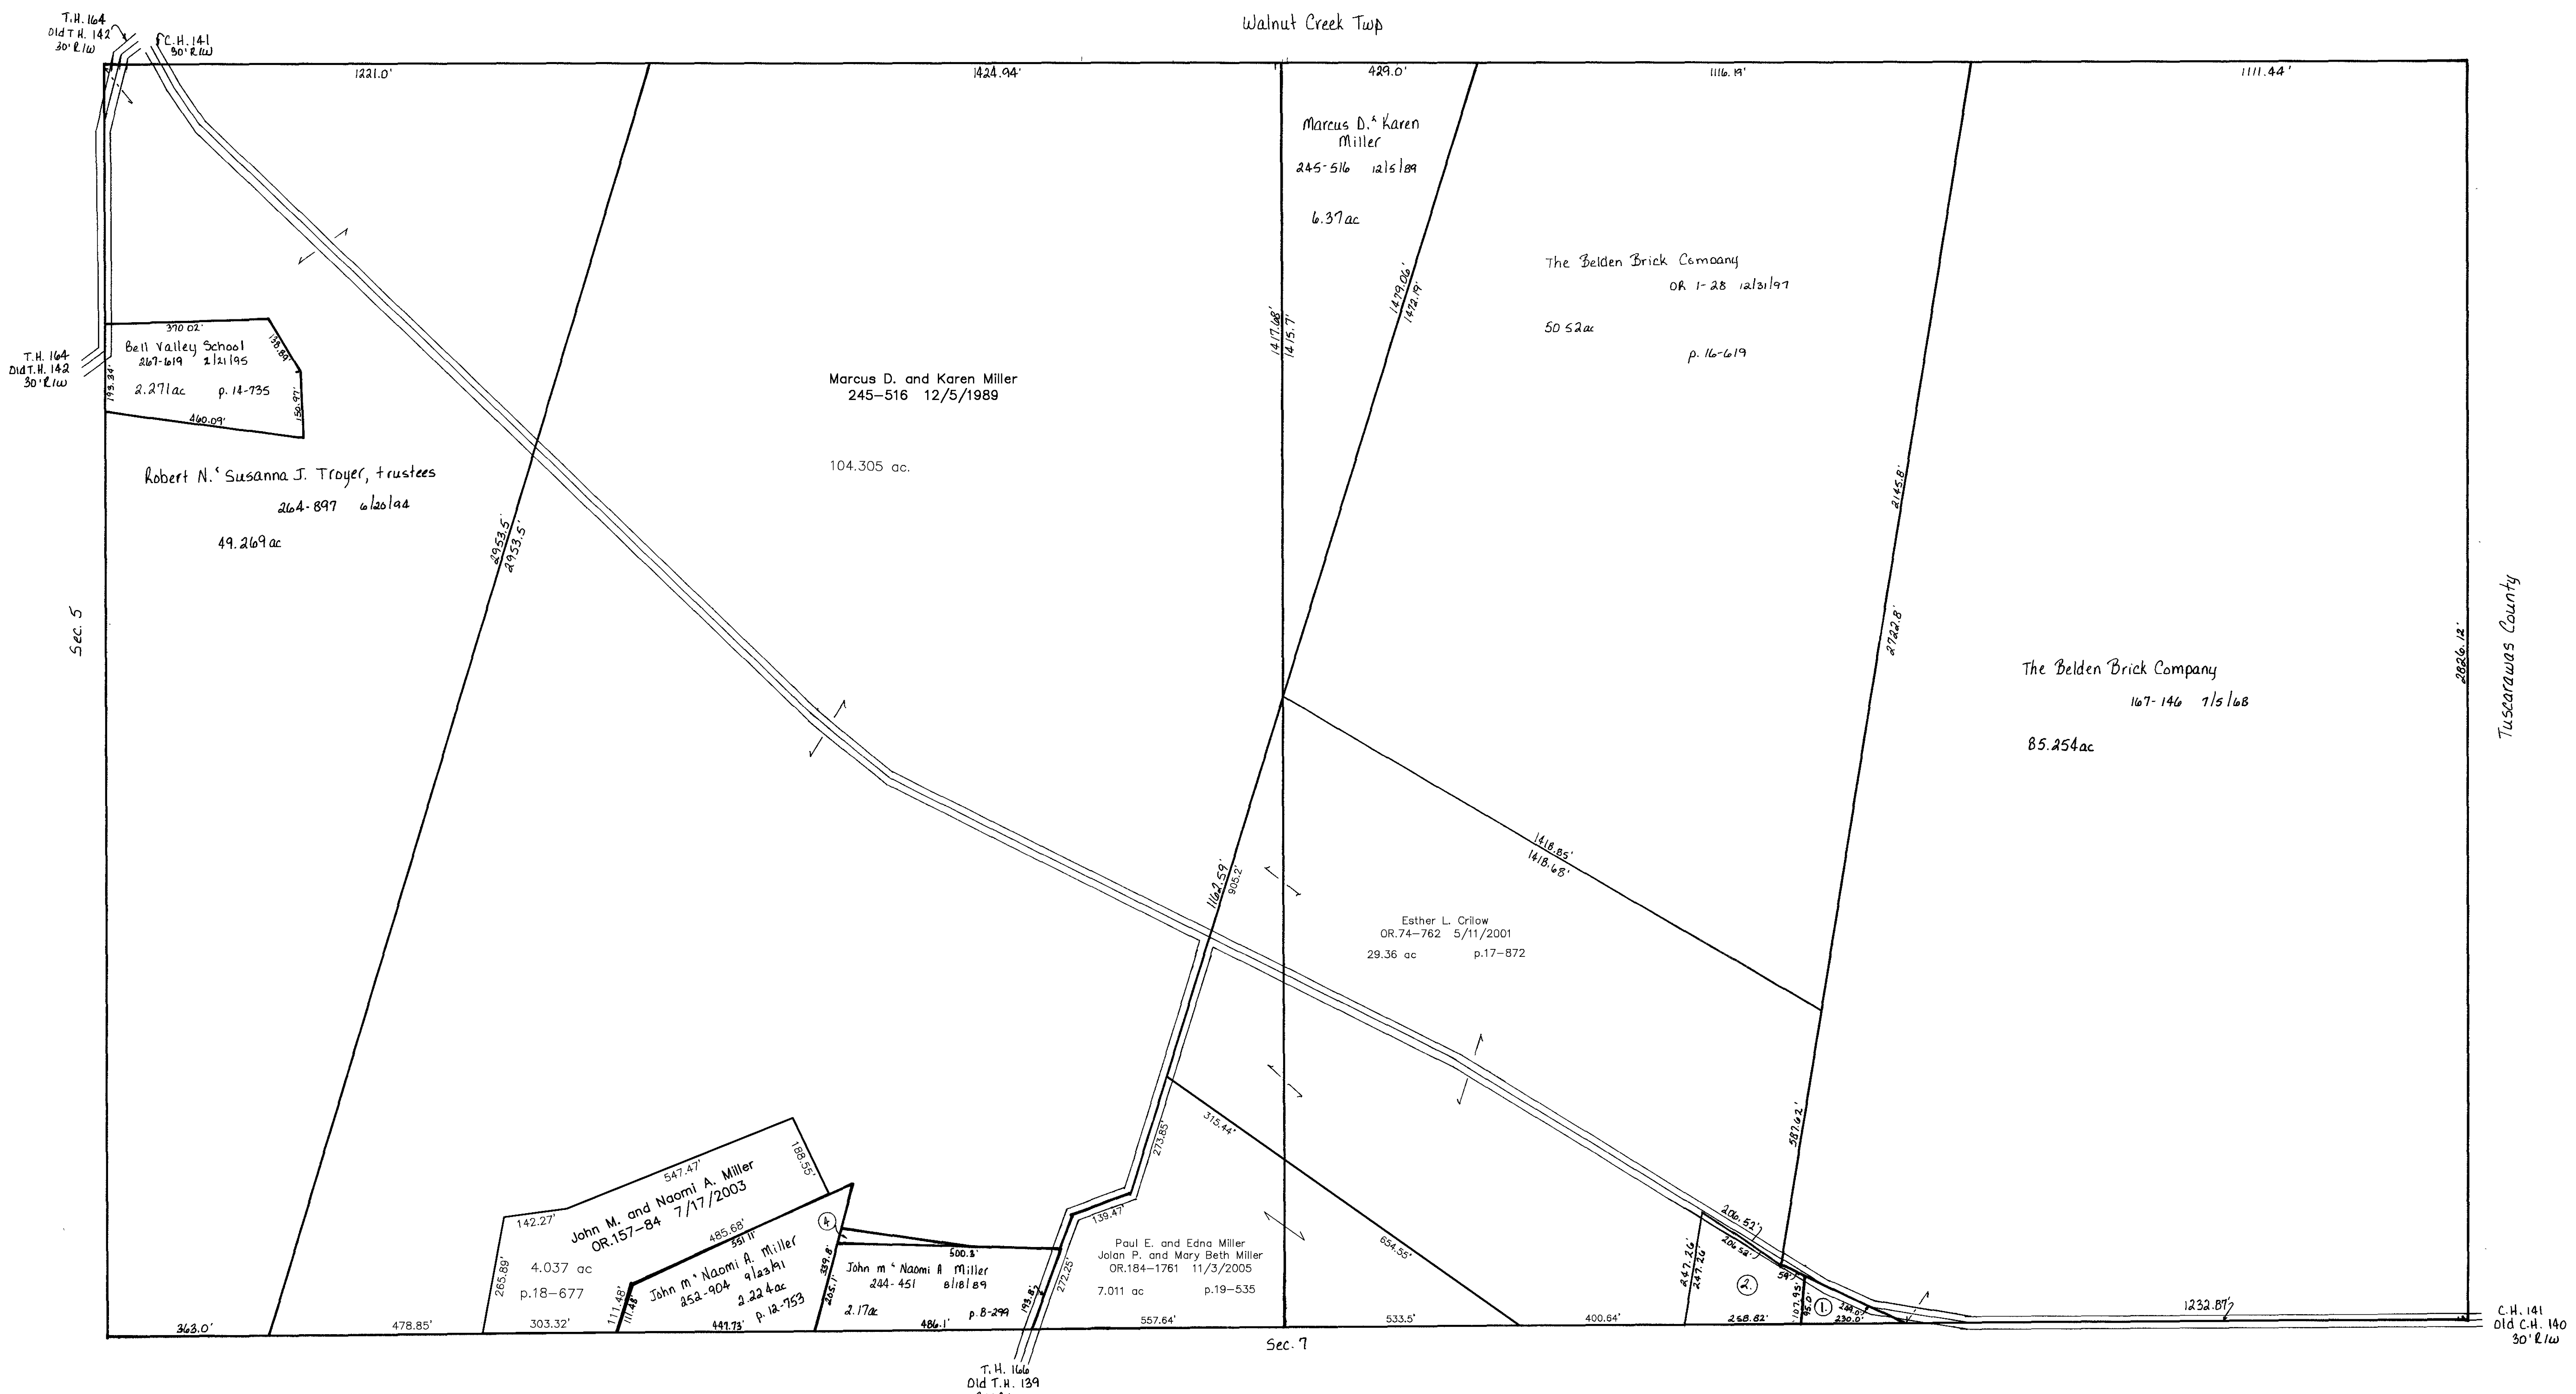

Walnut Creek Twp

- ① TROYER ROBERT A. AND RUBY ELLEN
  OR.0049-424 3/28/2000
  0.25 ac
- ② BROOKS FORREST E. JR. AND KAREN A.
  OR.0071-647 4/9/2001
  1.0 ac p.17-843
- ③ Not used
- ④ MILLER JOHN M. AND NAOMI
  267-405 1/25/1995
  0.094 ac p.14-713

Last Revision: 11/3/2005

T- 8, R-4, Sec. 4
Clark Township

Holmes County, Ohio scale: 1"=200'

C-35