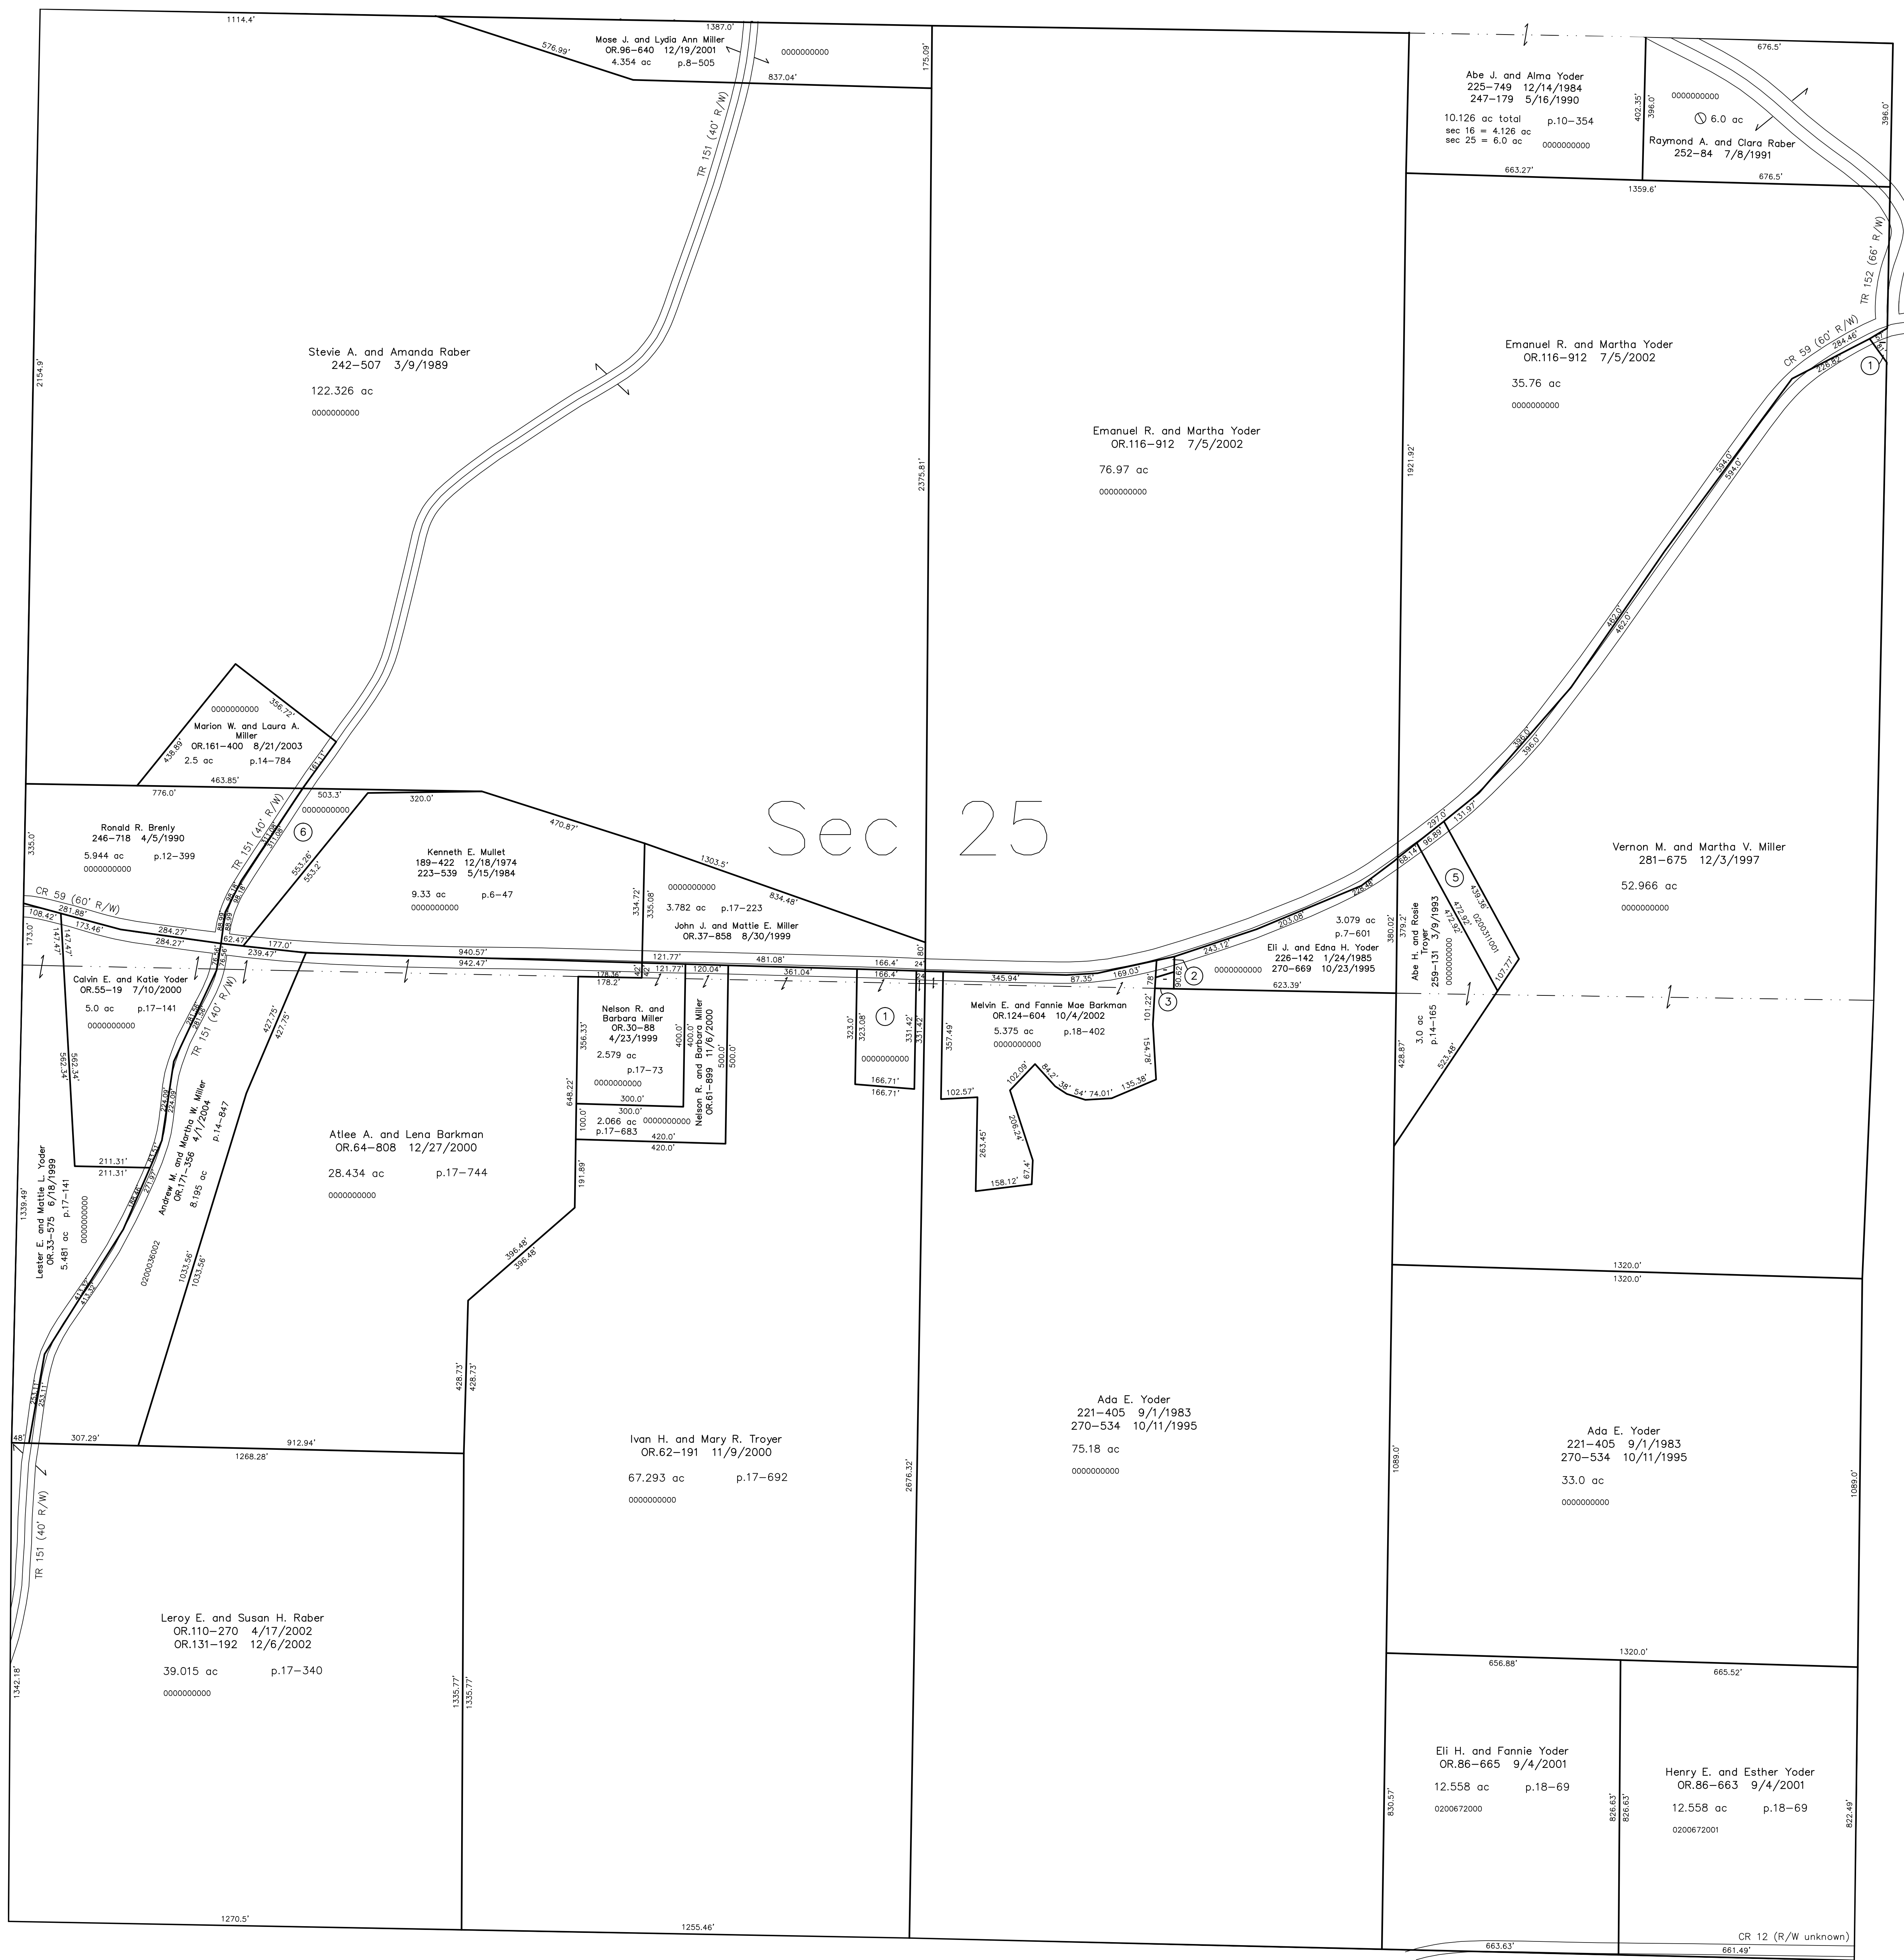

Mechanic Township T8, R6, Sec. 21 MC-33

T8, R5, Sec. 24 C-06

Coshocton County

⊙ new survey required
○ for next transfer

Last Revision: 5/1/2004

T-8, R5, Sec.25
Clark Twp.
Holmes County, Ohio

C-01