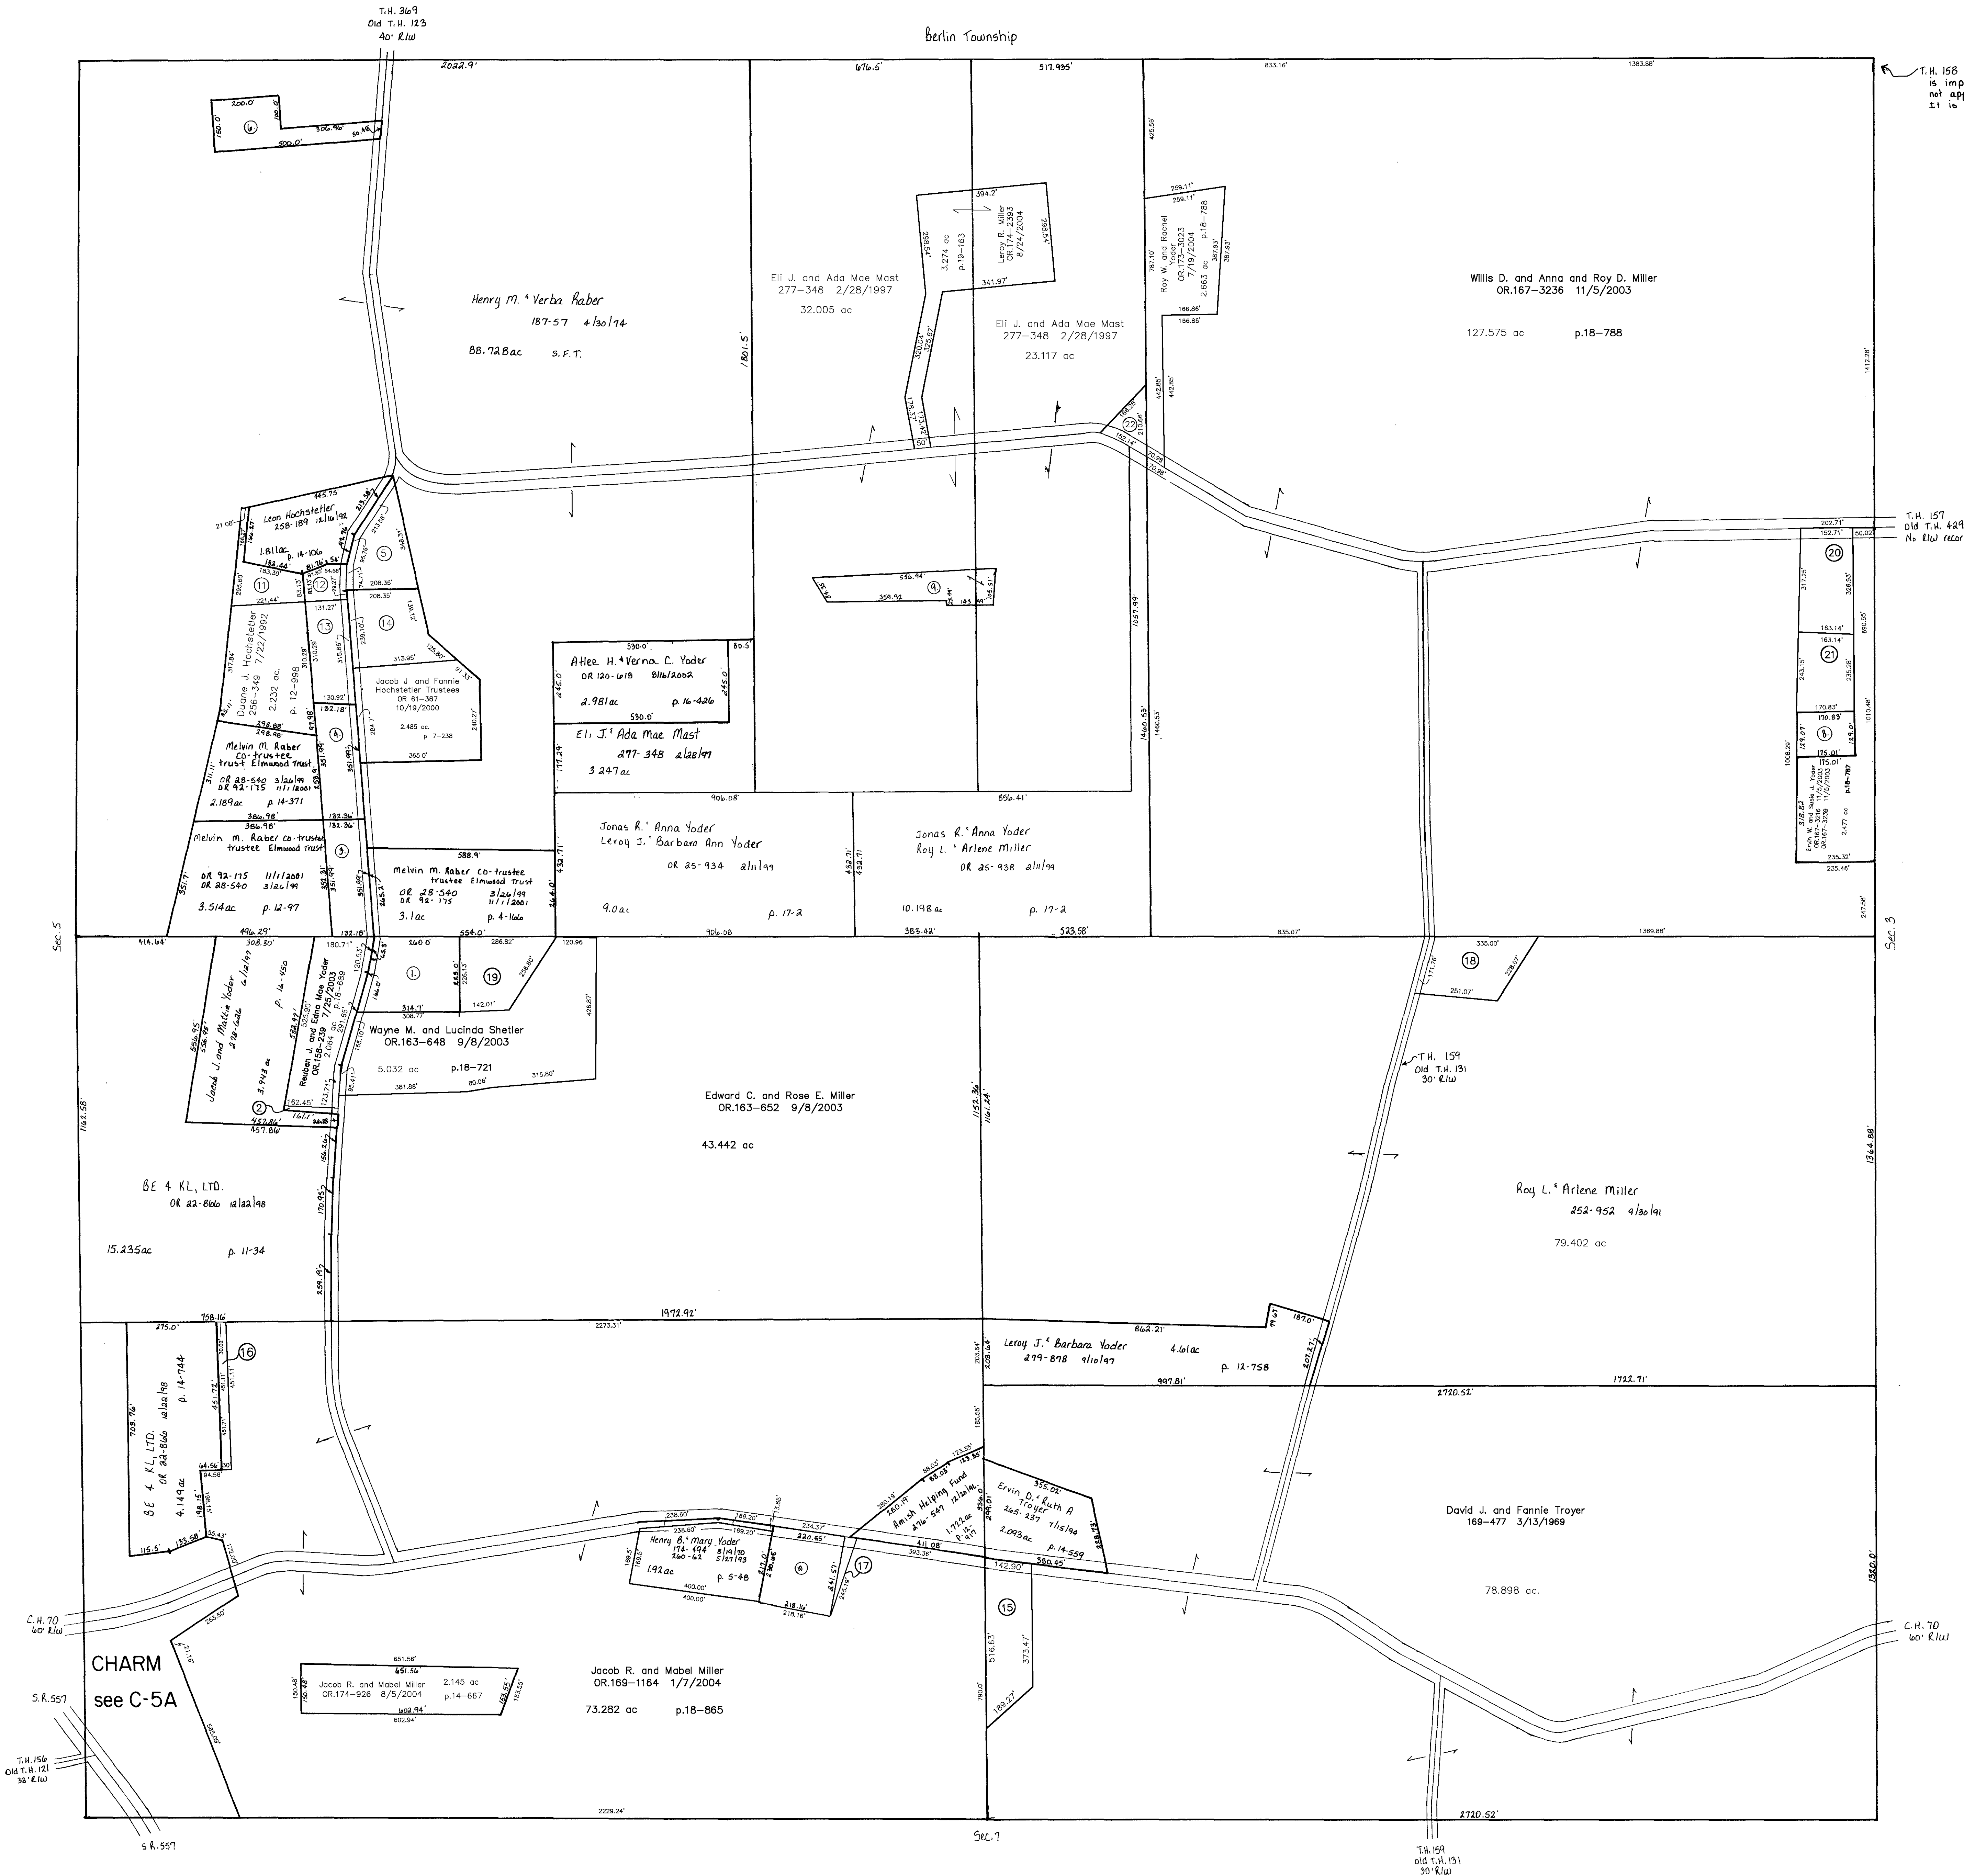

Berlin Township

T.H. 156 (old T.H. 152) is impossible and does not appear on the aerial. It is somewhere in this area.

T.H. 157 Old T.H. 429 No. E/W record

T.H. 159 Old T.H. 151 No. E/W

T.H. 159 Old T.H. 151 No. E/W

Updated: 9/1/2004

T-8, R-5, Sec. 4
Clark Township

Holmes County, Ohio scale: 1" = 200'

C-10