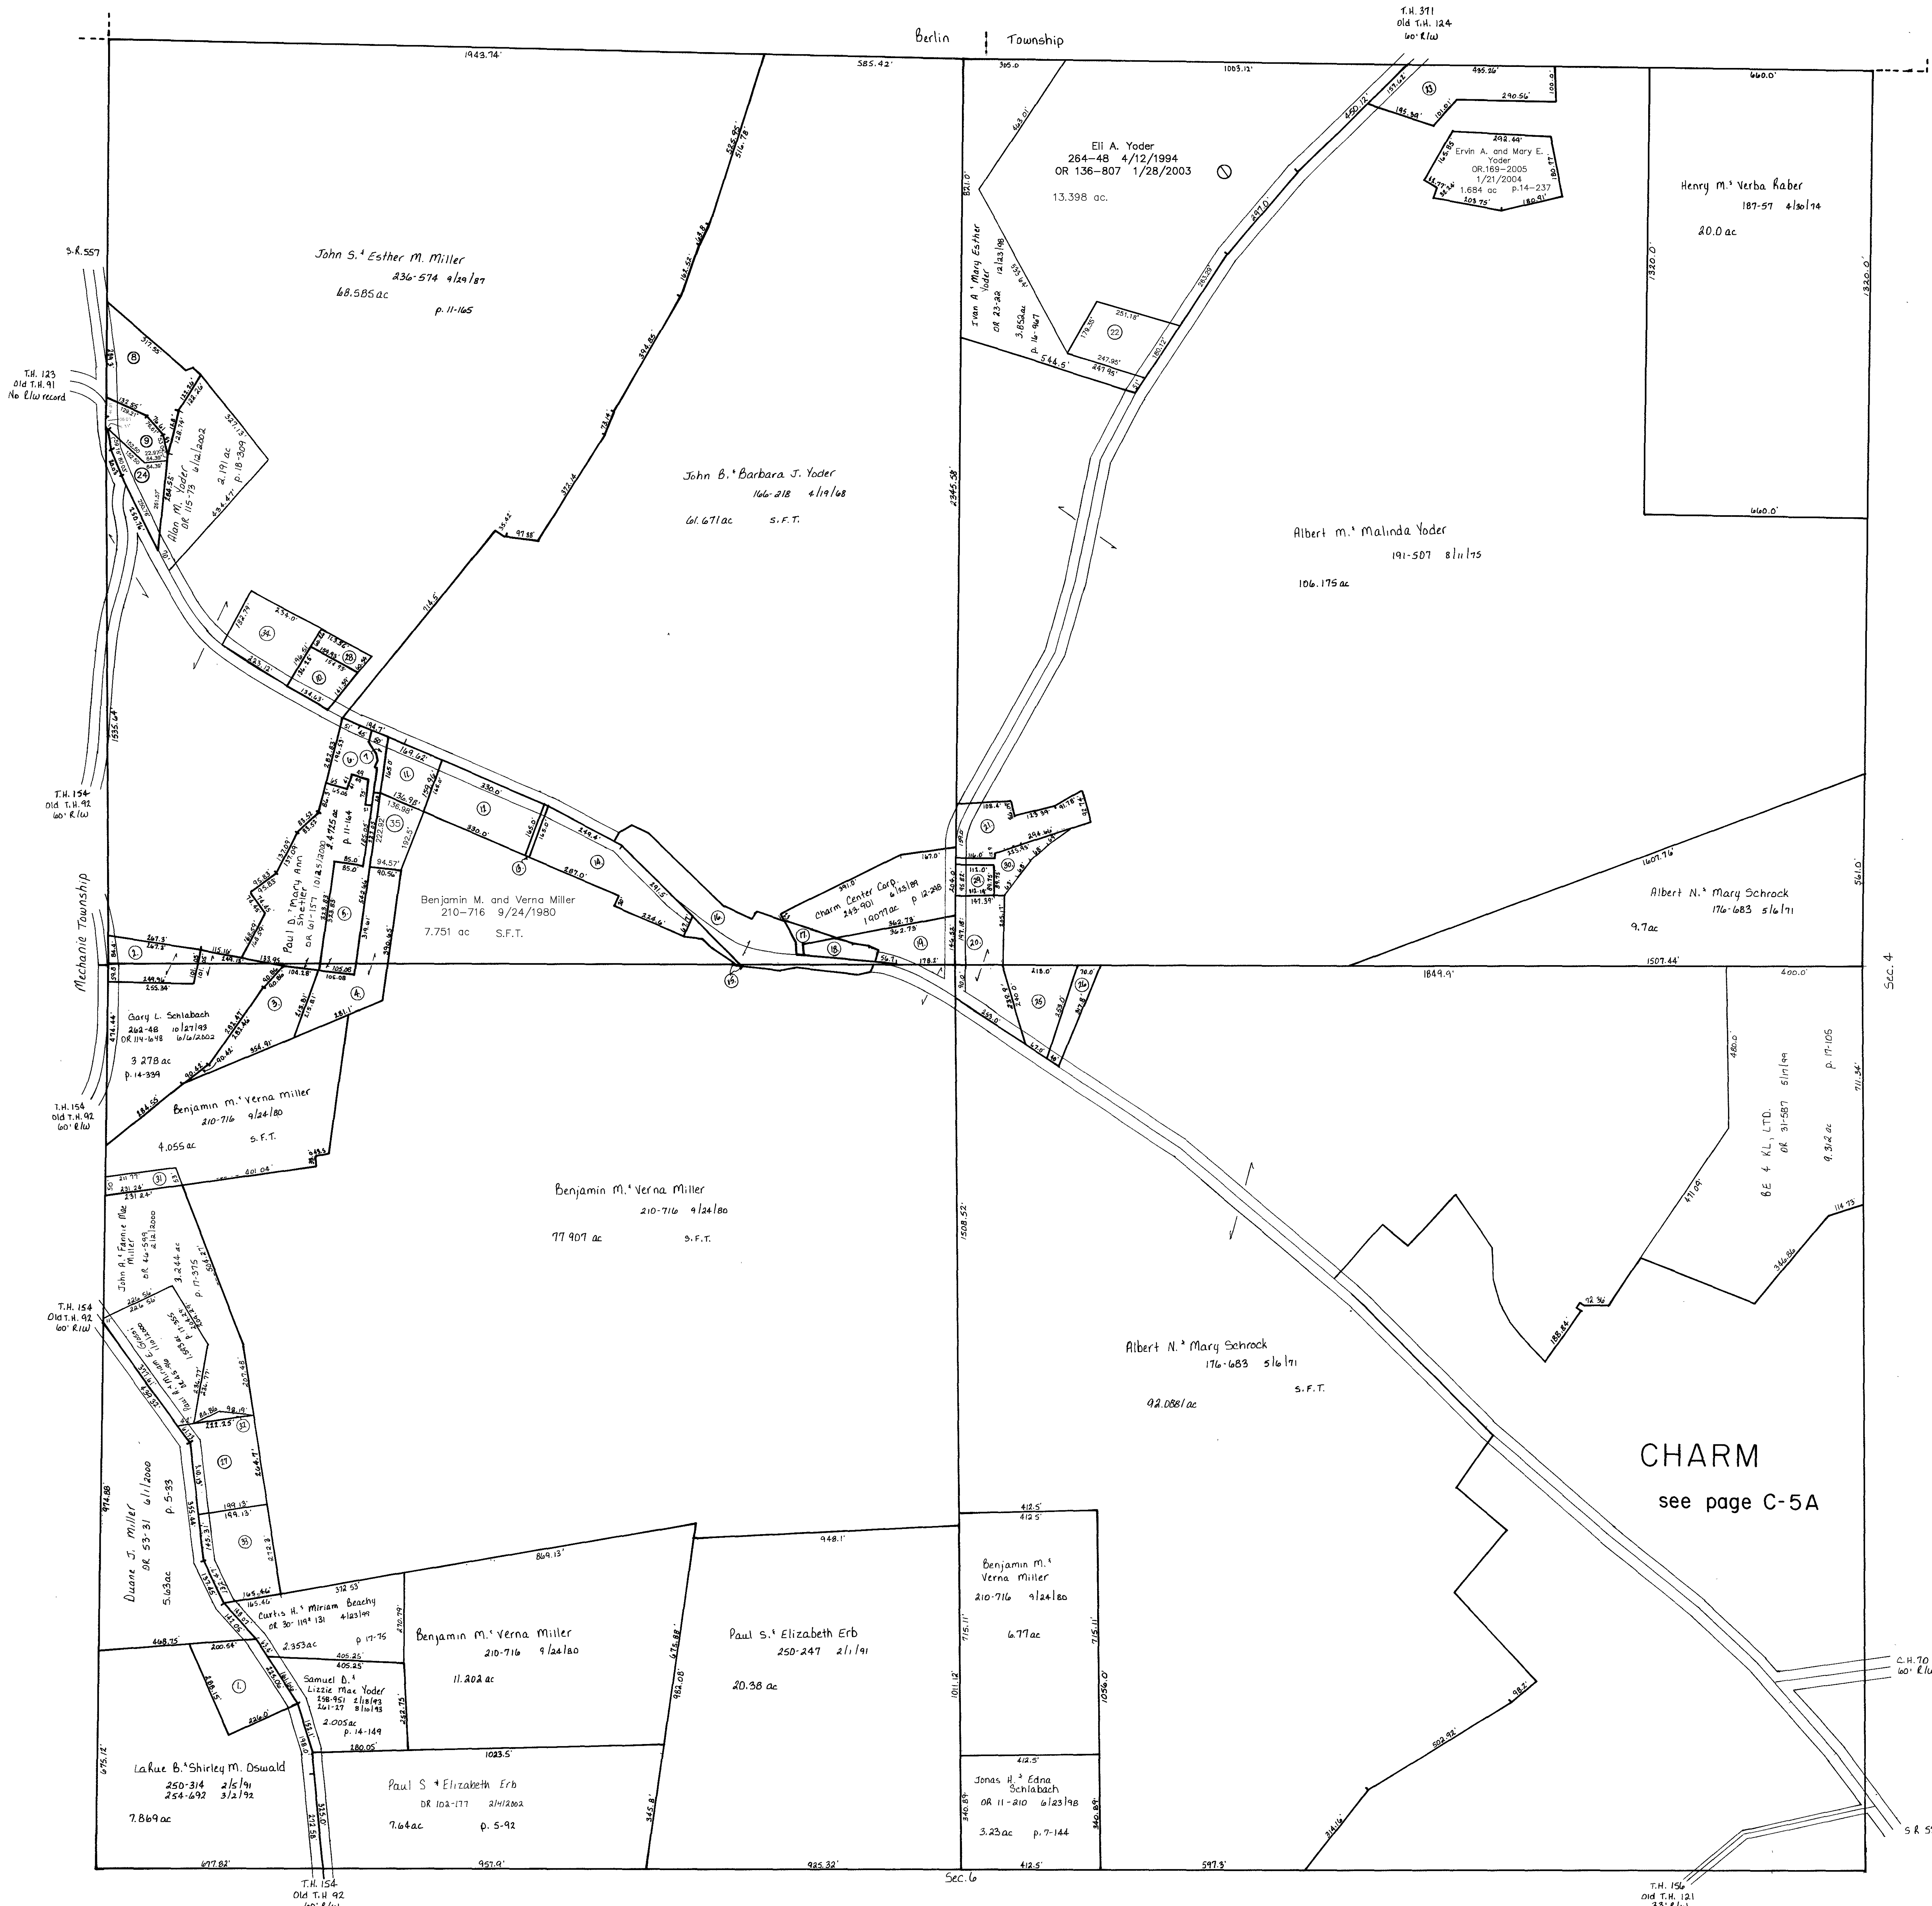

Berlin Township

T.H. 311
Old T.H. 124
60' E/W

CHARM
see page C-5A

Updated: 10/1/2004

T-8, R-5, Sec. 5
Clark Township

Holmes County, Ohio scale: 1" = 200'

C-5