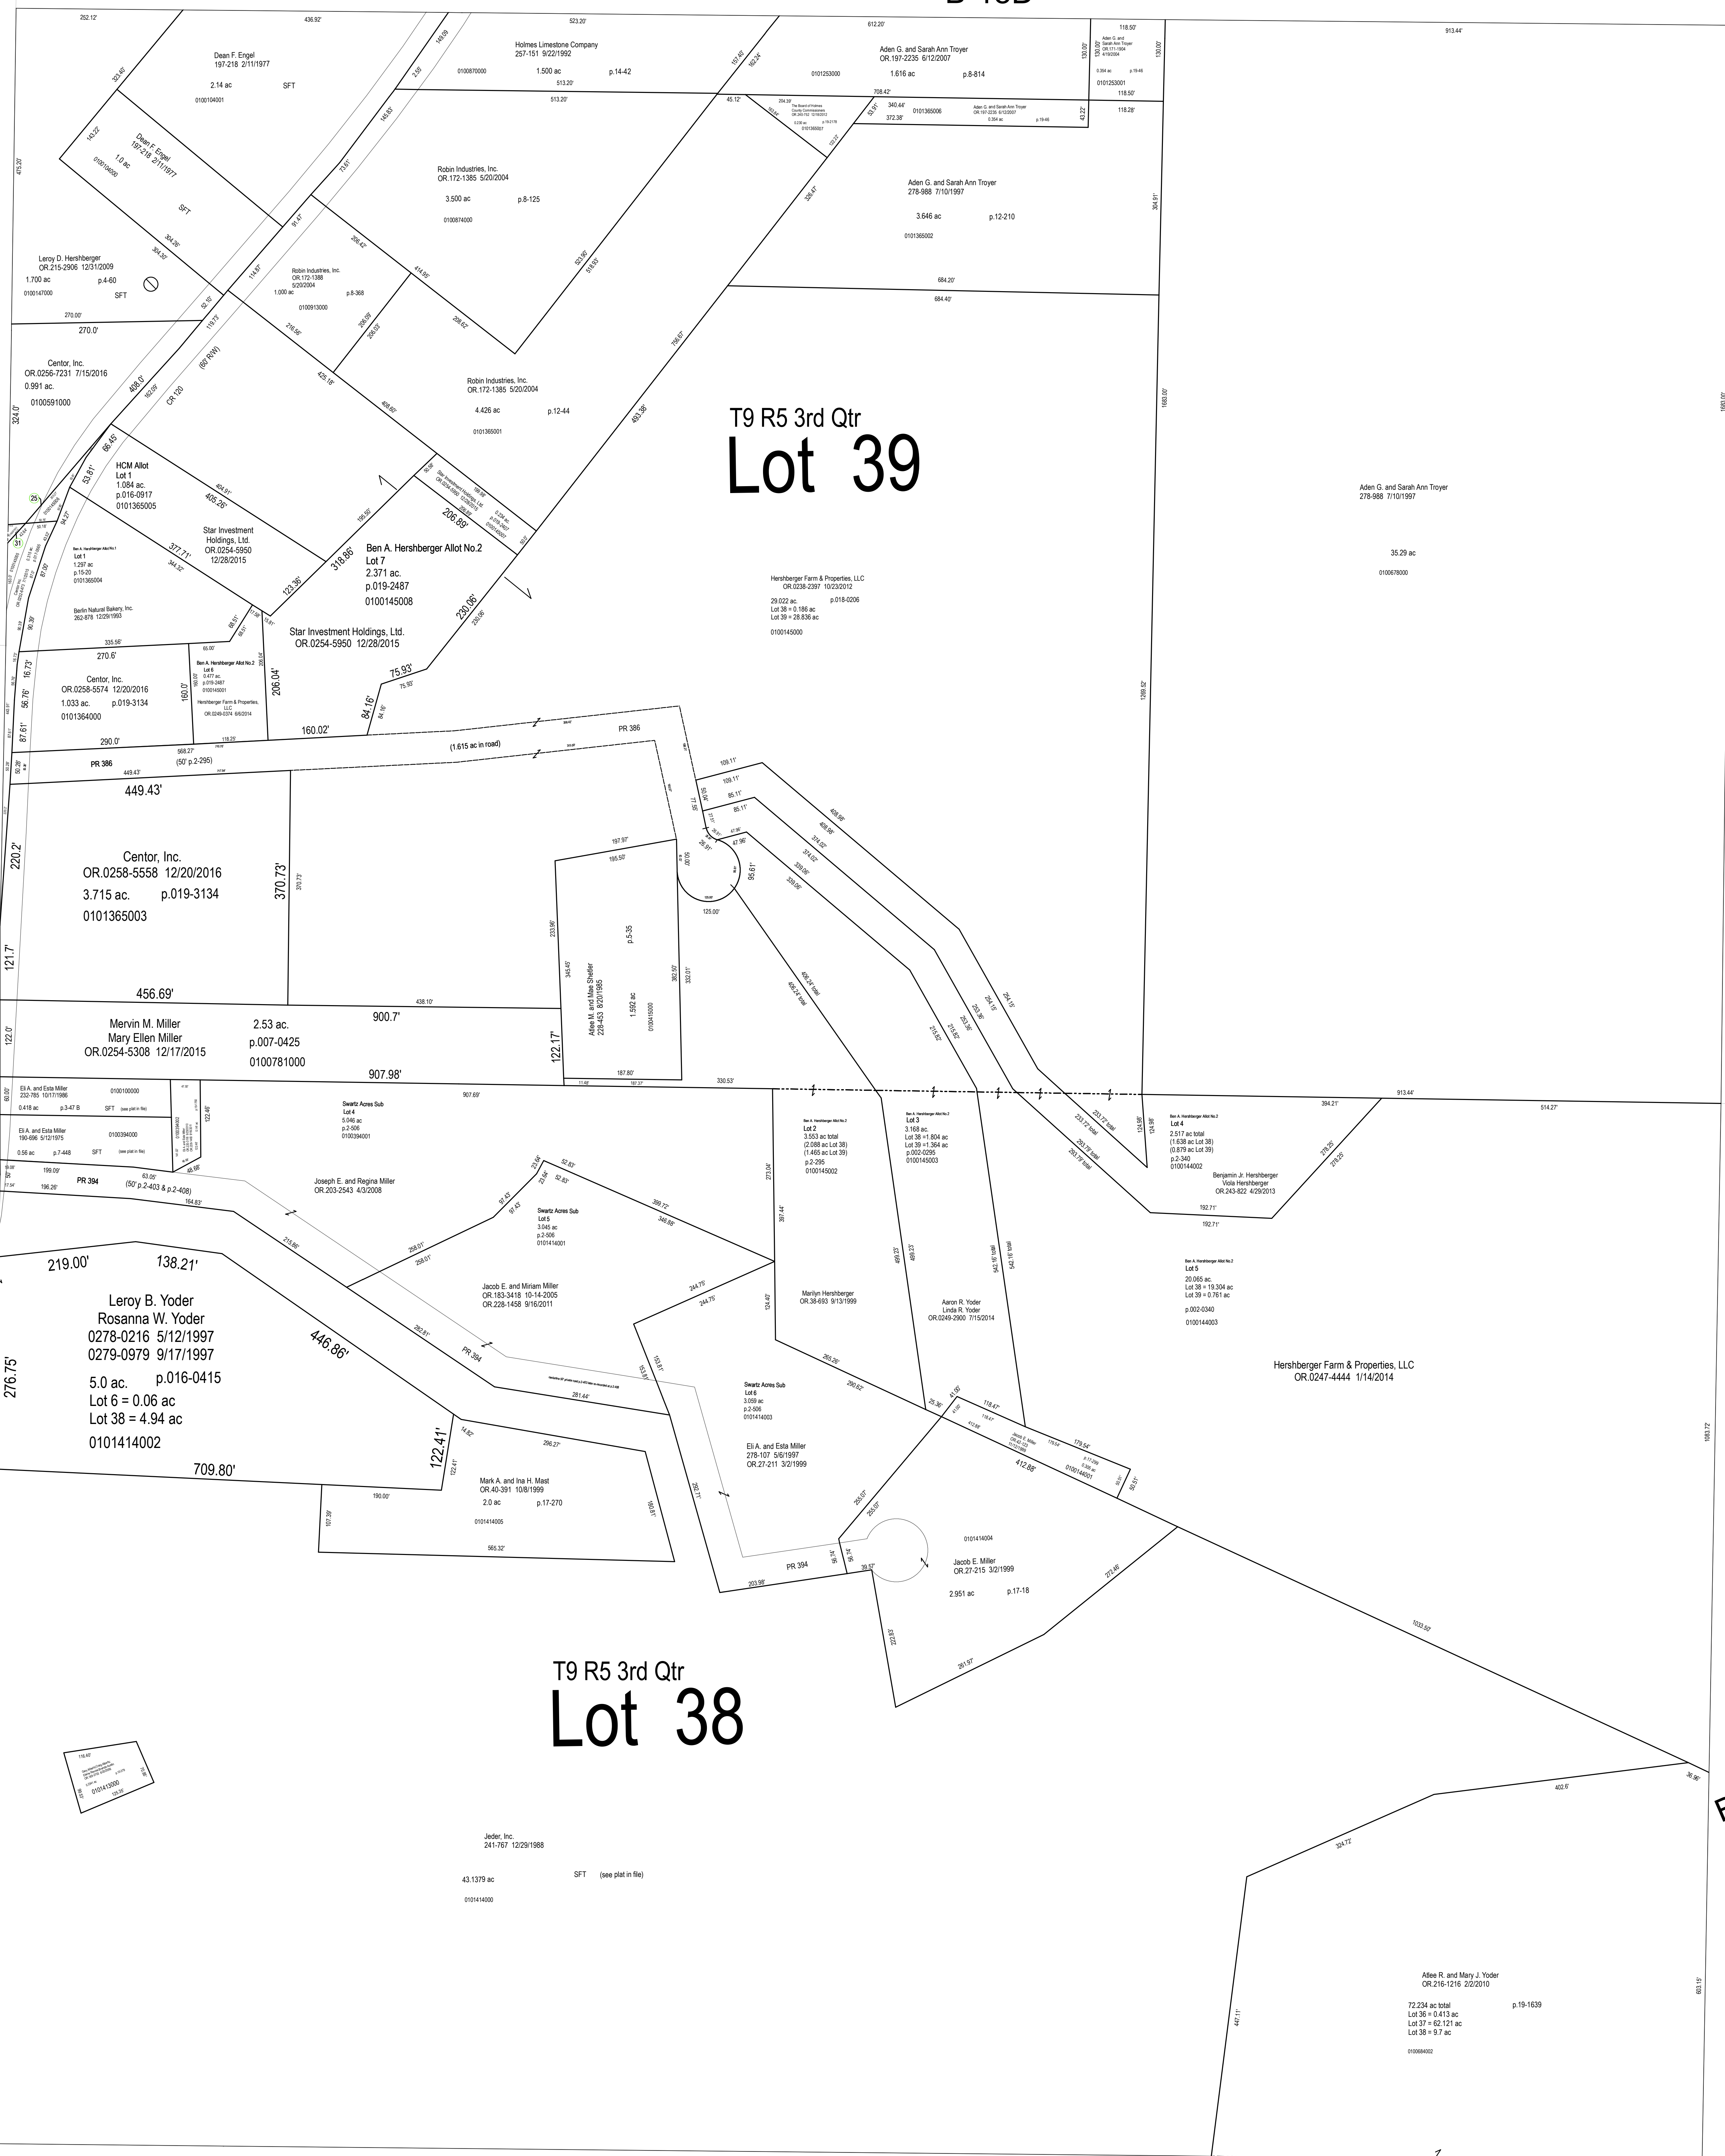

B-18D

B-13C

B-18C

T9 R5 3rd Qtr
Lot 39

T9 R5 3rd Qtr
Lot 38

S.F.T.
new survey required for next transfer

Last Revision: 12/30/2016

Lots 38 & 39
3rd Qtr., T-9, R-5
Berlin Twp.
Holmes County, Ohio

B-17A